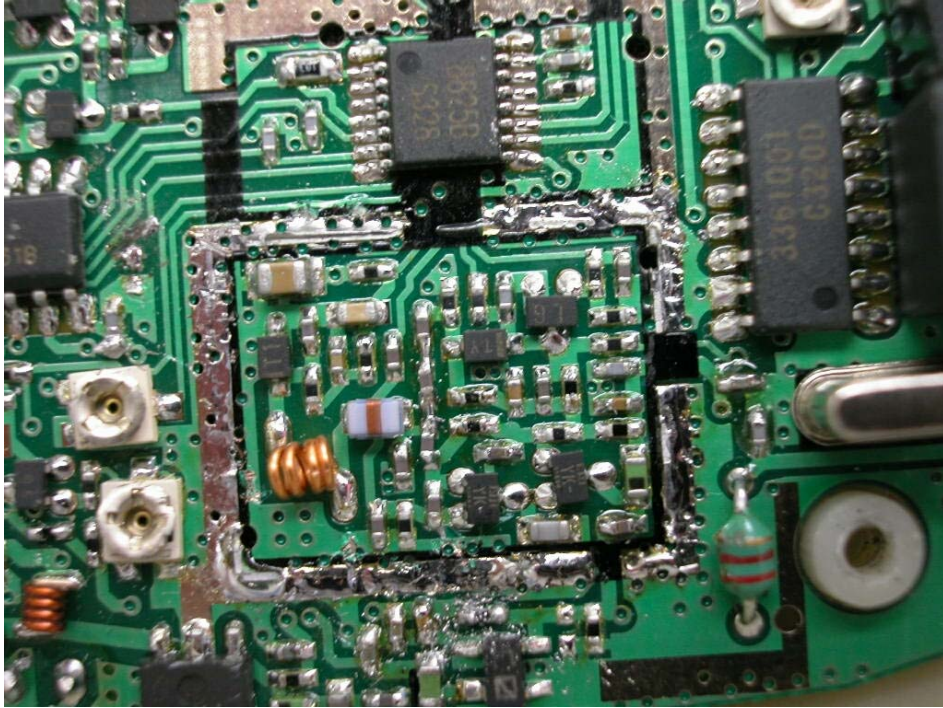

Test Setup

FCC ID : K7GT8230

Internal Photo – 1

Internal Photo - 2

Test Setup

FCC ID : K7GT8230

Internal Photo - 3

Internal Photo - 4