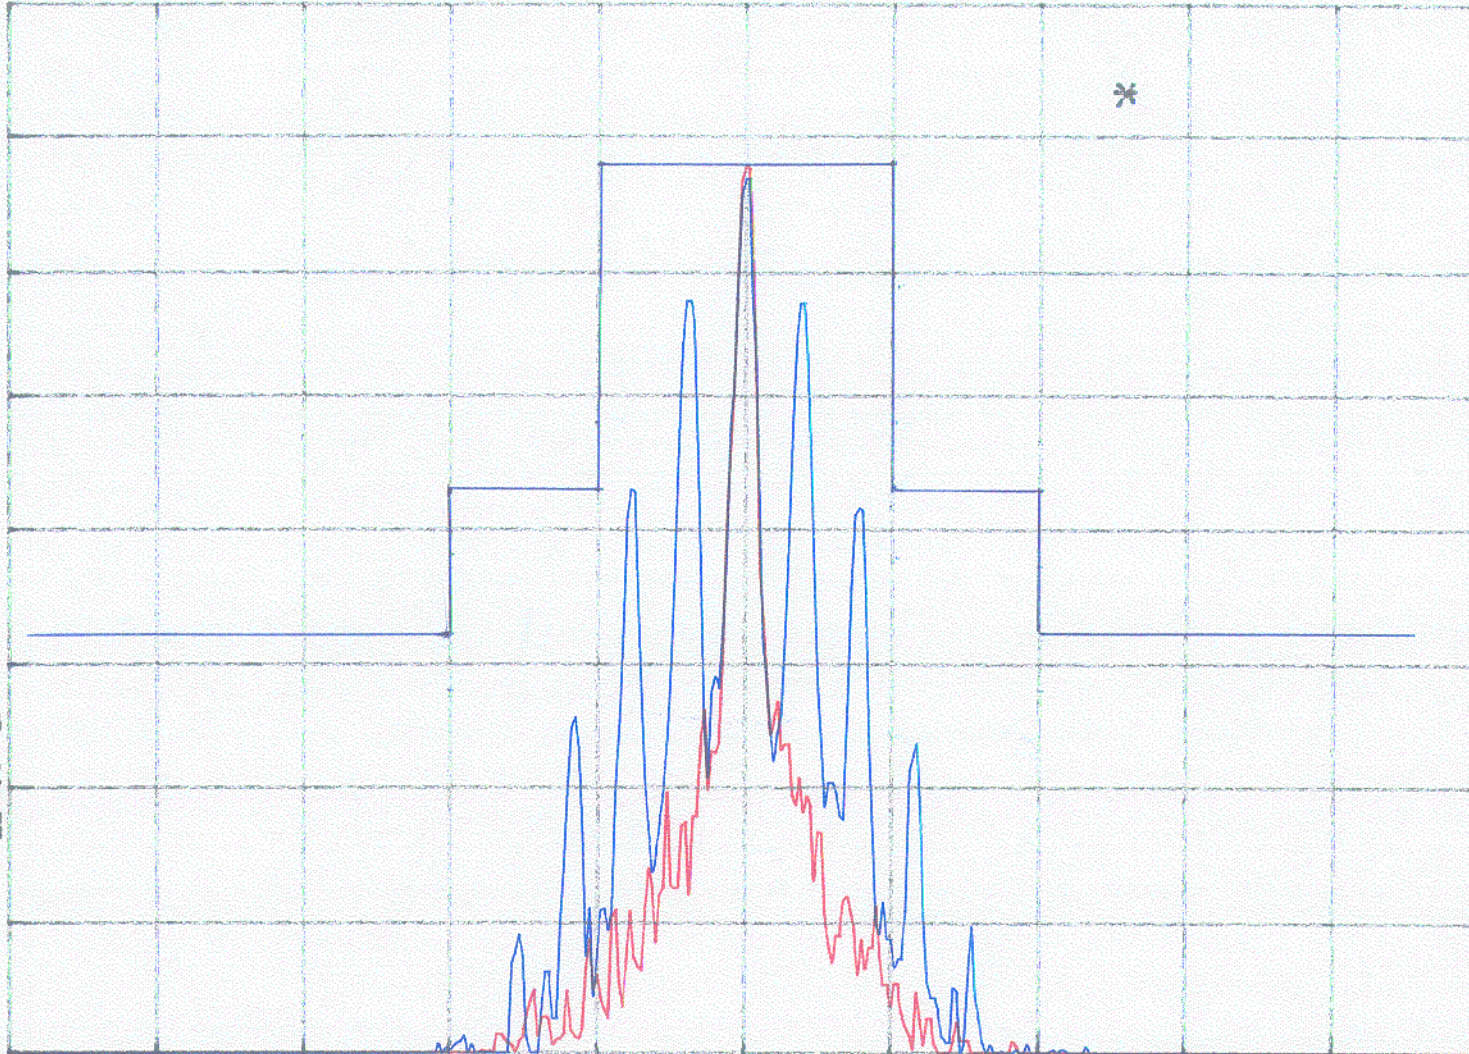

hp

REF 13.0 dBm

AT 30 dB

PEAK  
LOG  
10  
dB/

Red: without modulation  
Blue: with modulation

VA VB  
SC FC  
COAR

CENTER 462.63750 MHz

#RES BW 300 Hz

VBW 300 Hz

SPAN 65.00 kHz

SWP 2.17 sec

hp

REF 13.0 dBm

AT 30 dB

PEAK  
LOG  
10  
dB/

Red: without modulation  
Blue: with modulation

VA VB  
SC FC  
CORR

CENTER 467.63750 MHz

SPAN 65.00 KHz

#RES BW 300 Hz

VBW 300 Hz

SWP 2.17 sec