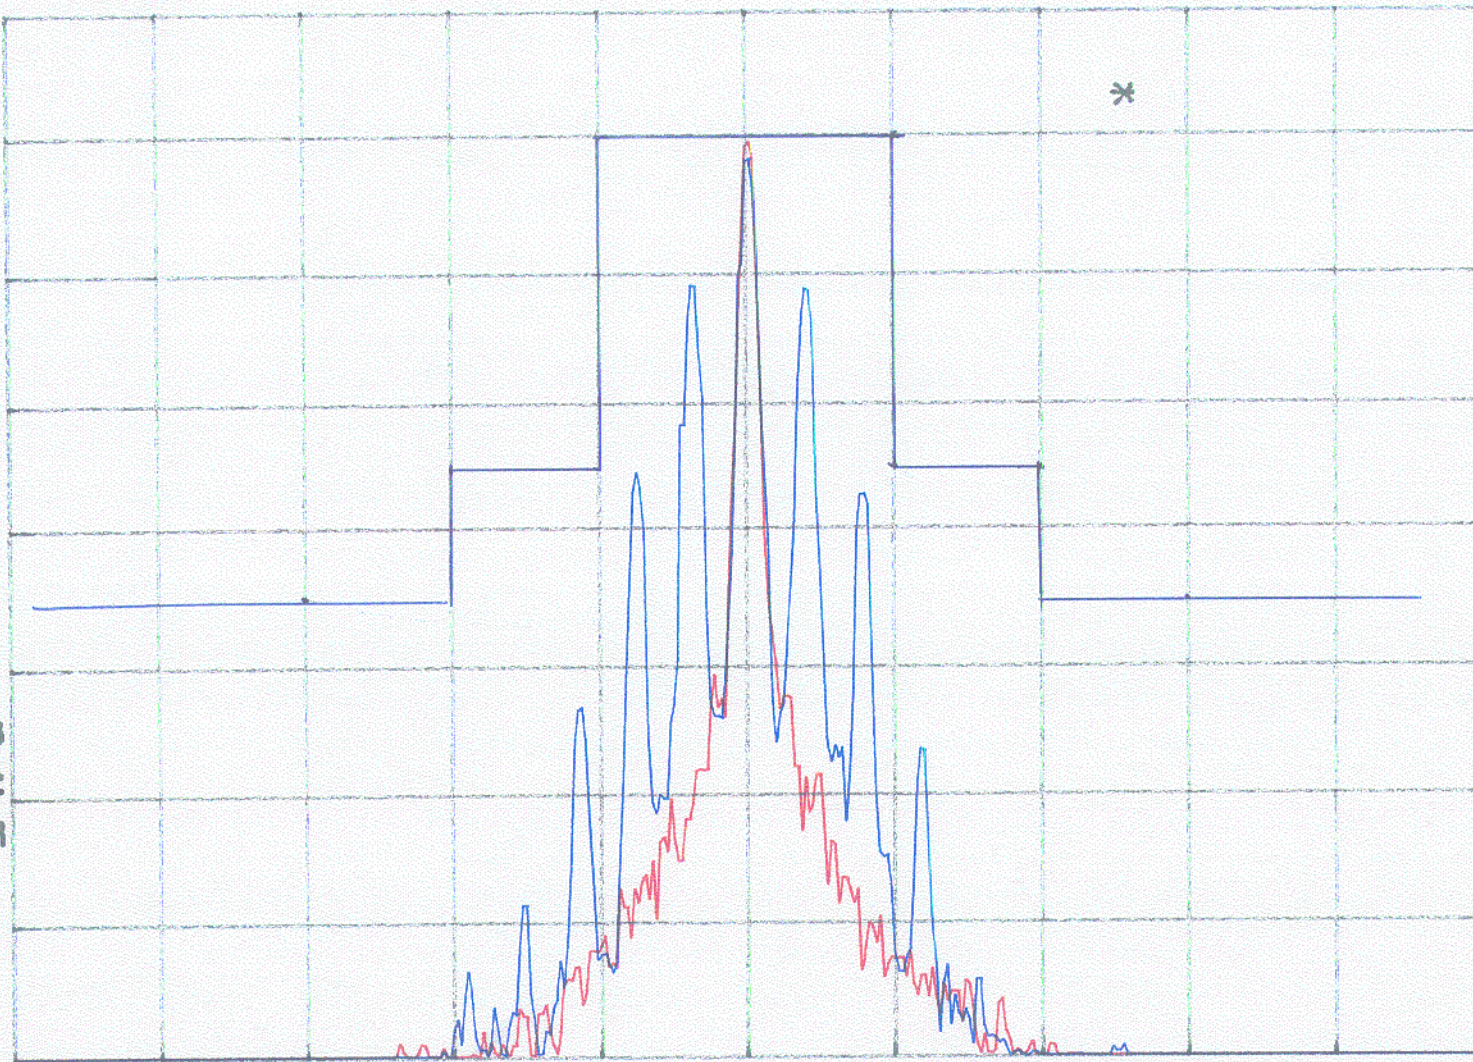

hp

REF 13.0 dBm

AT 30 dB

PEAK  
LOG  
10  
dB/

Red: without modulation  
Blue: with modulation

VA VB  
SC FC  
COAR

CENTER 462.63750 MHz

#RES BW 300 Hz

VBW 300 Hz

SPAN 65.00 kHz

SWP 2.17 sec

hp

REF 13.0 dBm

AT 30 dB

PEAK  
LOG  
10  
dB/

Red: without modulation  
Blue: with modulation

VA VB  
SC FC  
CORR

CENTER 467.63750 MHz

SPAN 65.00 KHz

#RES BW 300 Hz

VBW 300 Hz

SWP 2.17 sec