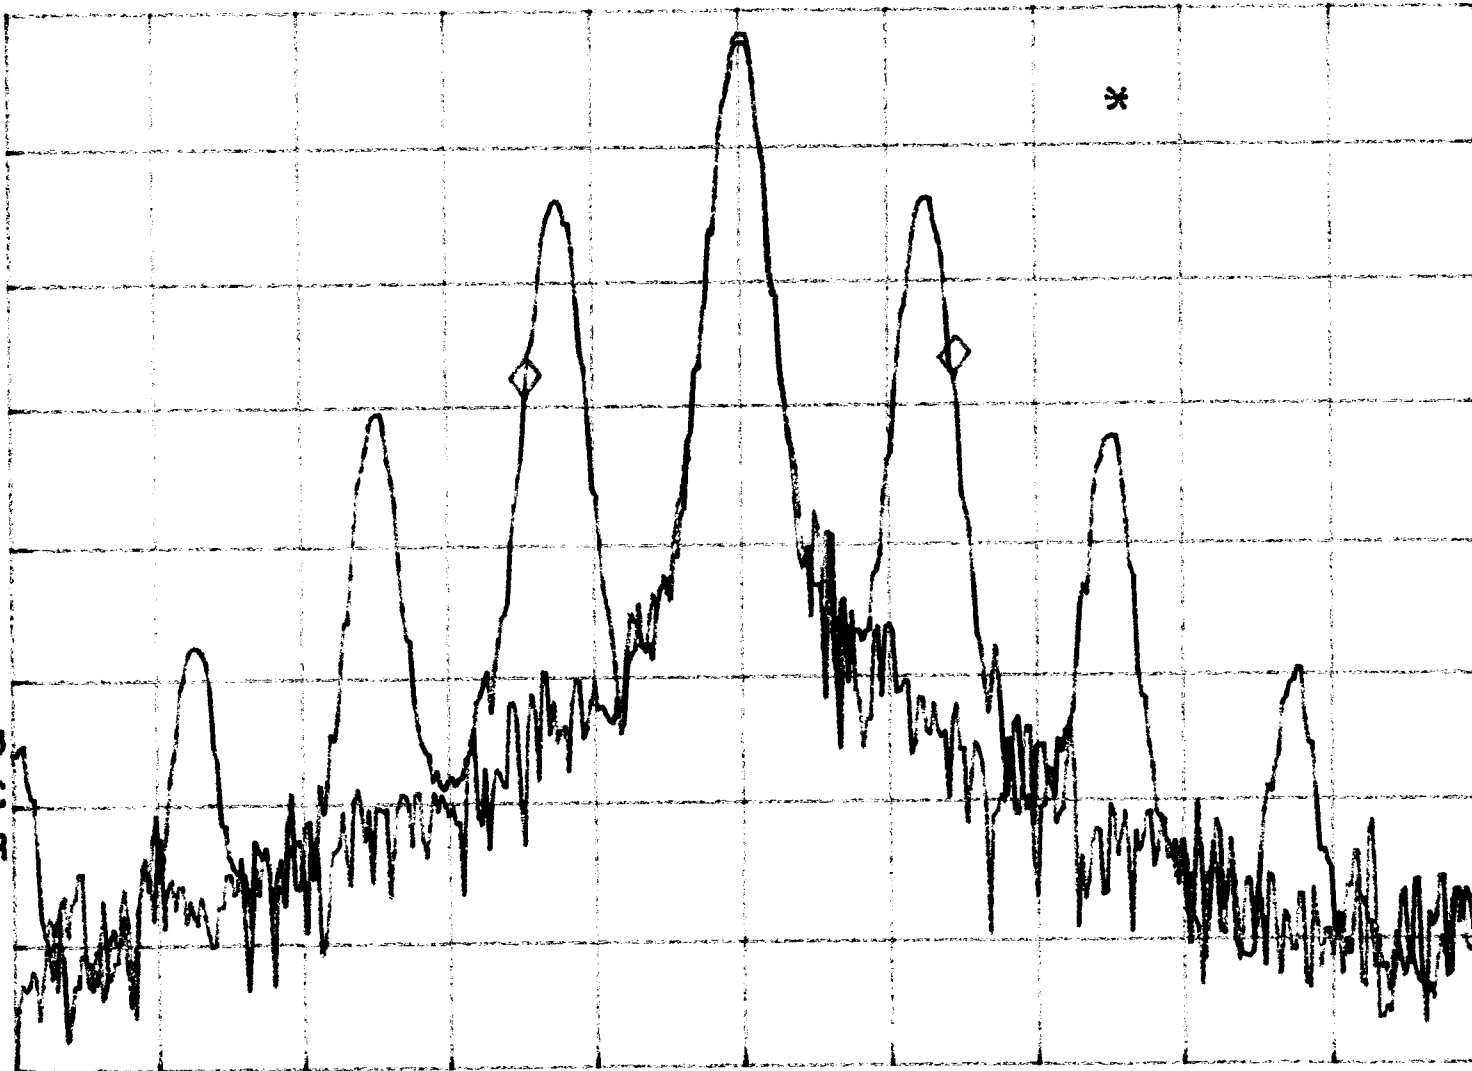

hp

REF 15.0 dBm

AT 30 dB

MKR -5.60 KHz

-1.49 dB

PEAK

LOG

10

dB/

VA VB
SC FC
CORR

CENTER 462.63750 MHz

#RES BW 300 Hz

VBW 300 Hz

SPAN 20.00 KHz

SWP 1.00 sec

hp

REF 15.0 dBm

AT 30 dB

MKR -5.75 KHZ

1.35 dB

PEAK
LOG
10
dB/

VA VB
SC FC
CORR

CENTER 467.63750 MHz

#RES BW 300 Hz

VBW 300 Hz

SPAN 20.00 KHZ

SWP 1.00 sec