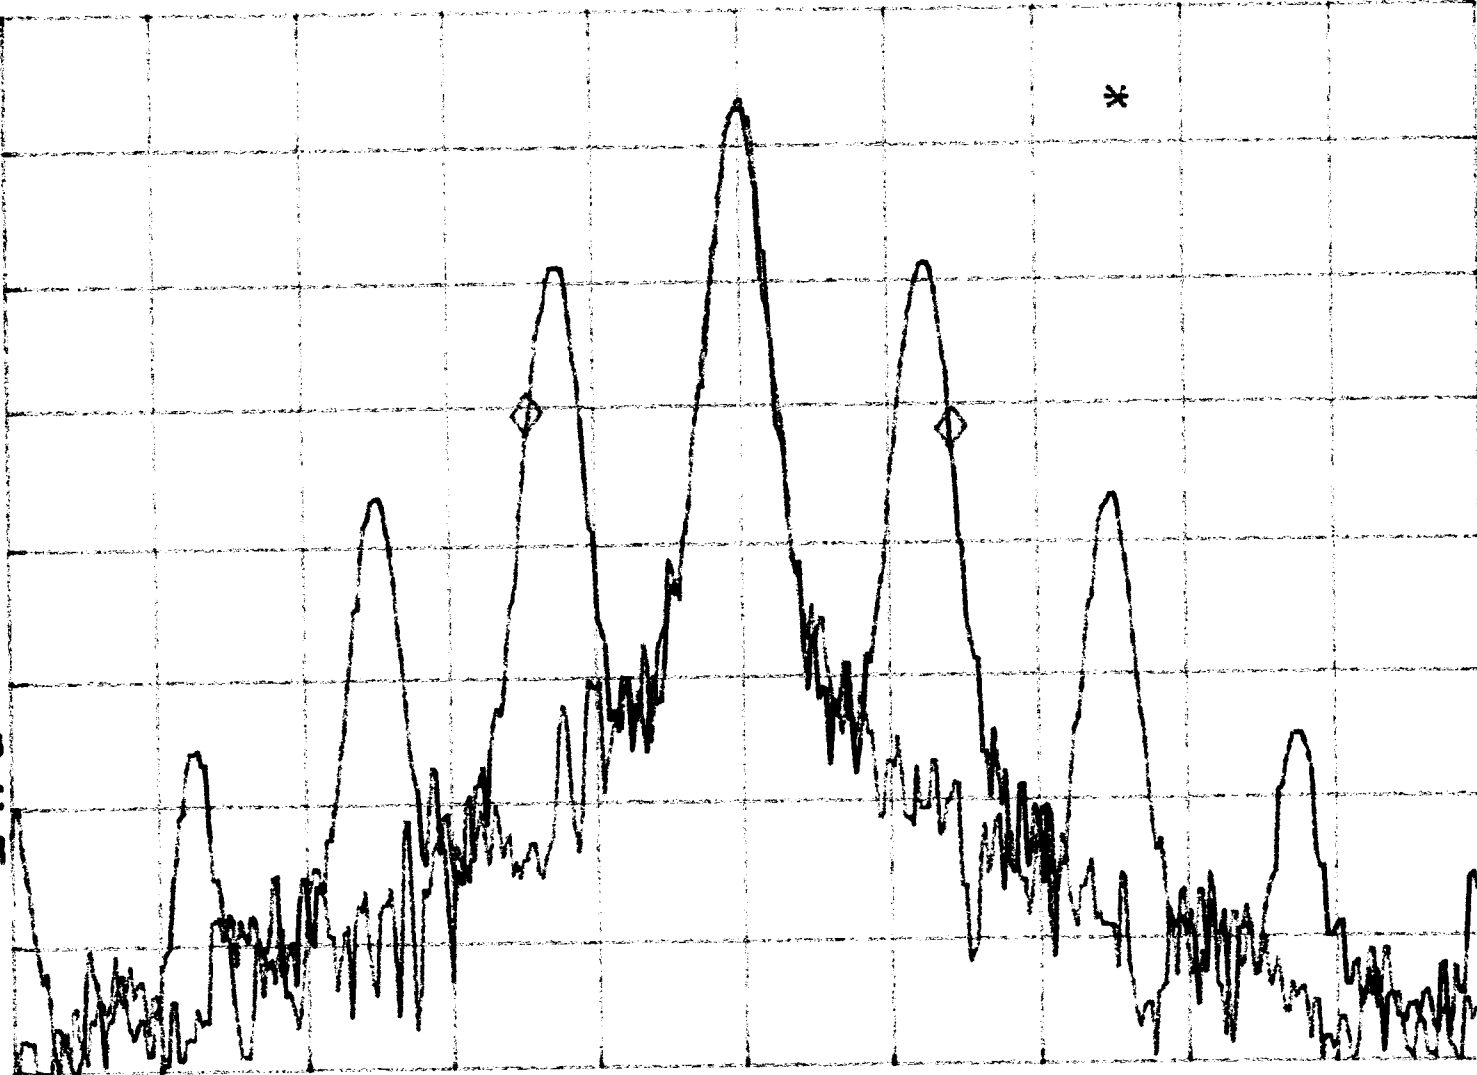

REF 15.0 dBm

AT 30 dB

MKR -5.75 KHZ

1.35 dB

PEAK
LOG
10
dB/

VA VB
SC FC
CORR

CENTER 467.63750 MHz

#RES BW 300 Hz

VBW 300 Hz

SPAN 20.00 KHZ

SWP 1.00 sec