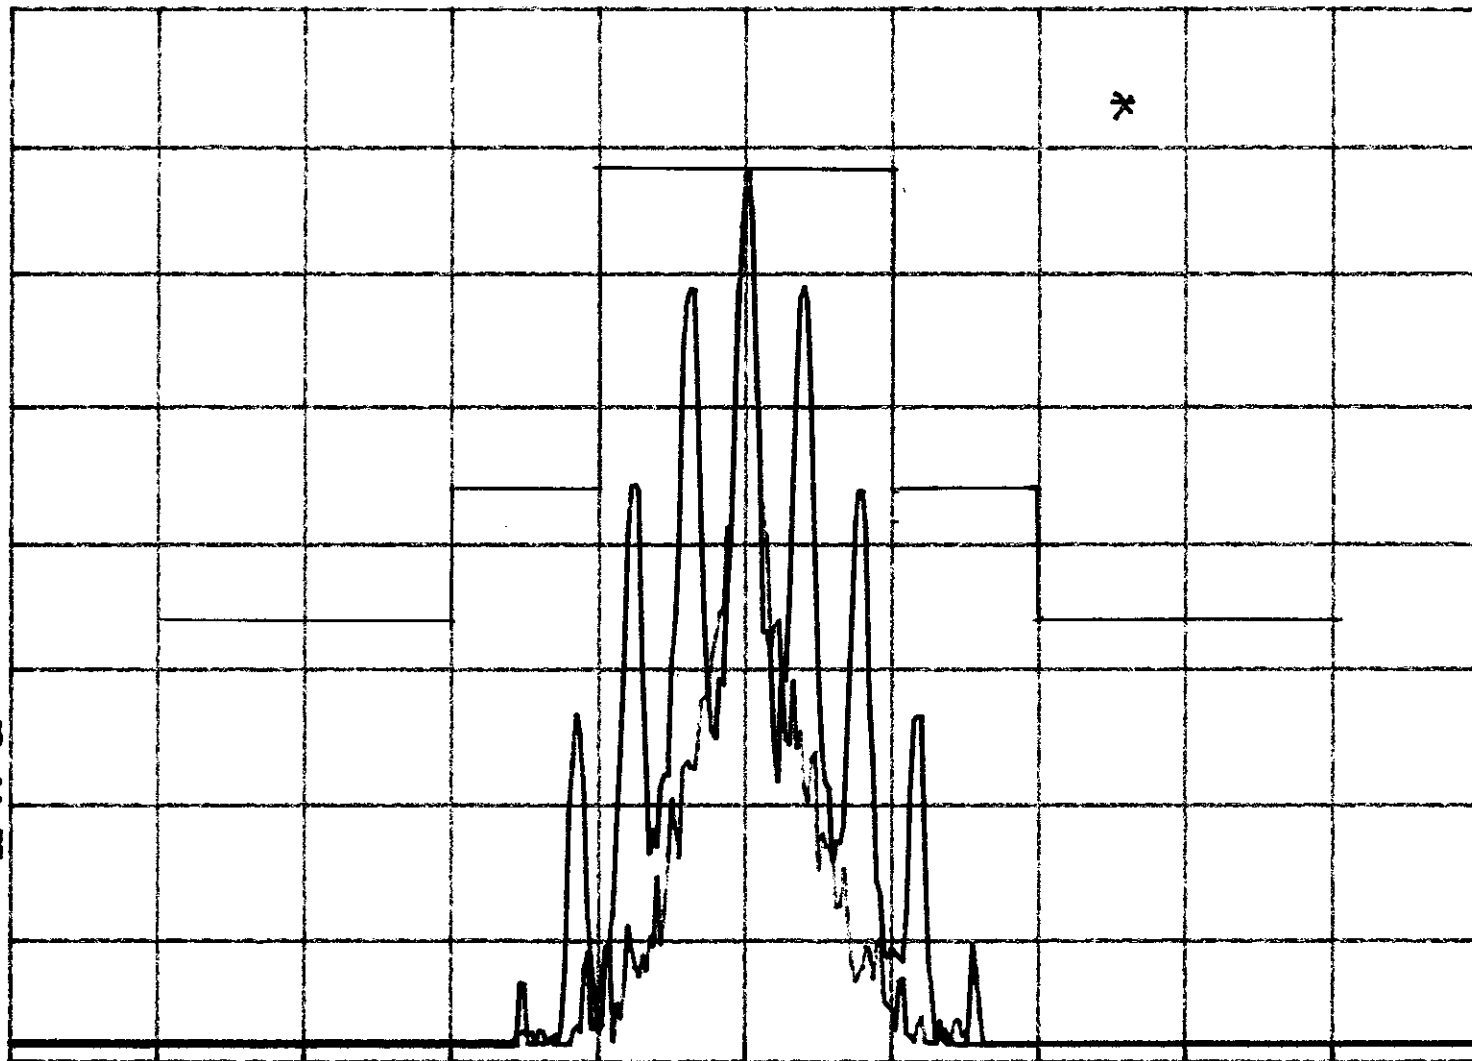

hp

REF 107.0 dB μ V AT 10 dB

PEAK
LOG
10
dB/

VA VB
SC FC
CORR

CENTER 467.63750 MHz
#RES BW 300 Hz

VBW 300 Hz

SPAN 65.00 kHz
SWP 2.17 sec

hp

REF 107.0 dB μ V AT 10 dB

PEAK
LOG
10
dB/

VA VB
SC FC
CORR

CENTER 462.63750 MHz

#RES BW 300 Hz

VBW 300 Hz

SPAN 65.00 KHz

SWP 2.17 sec