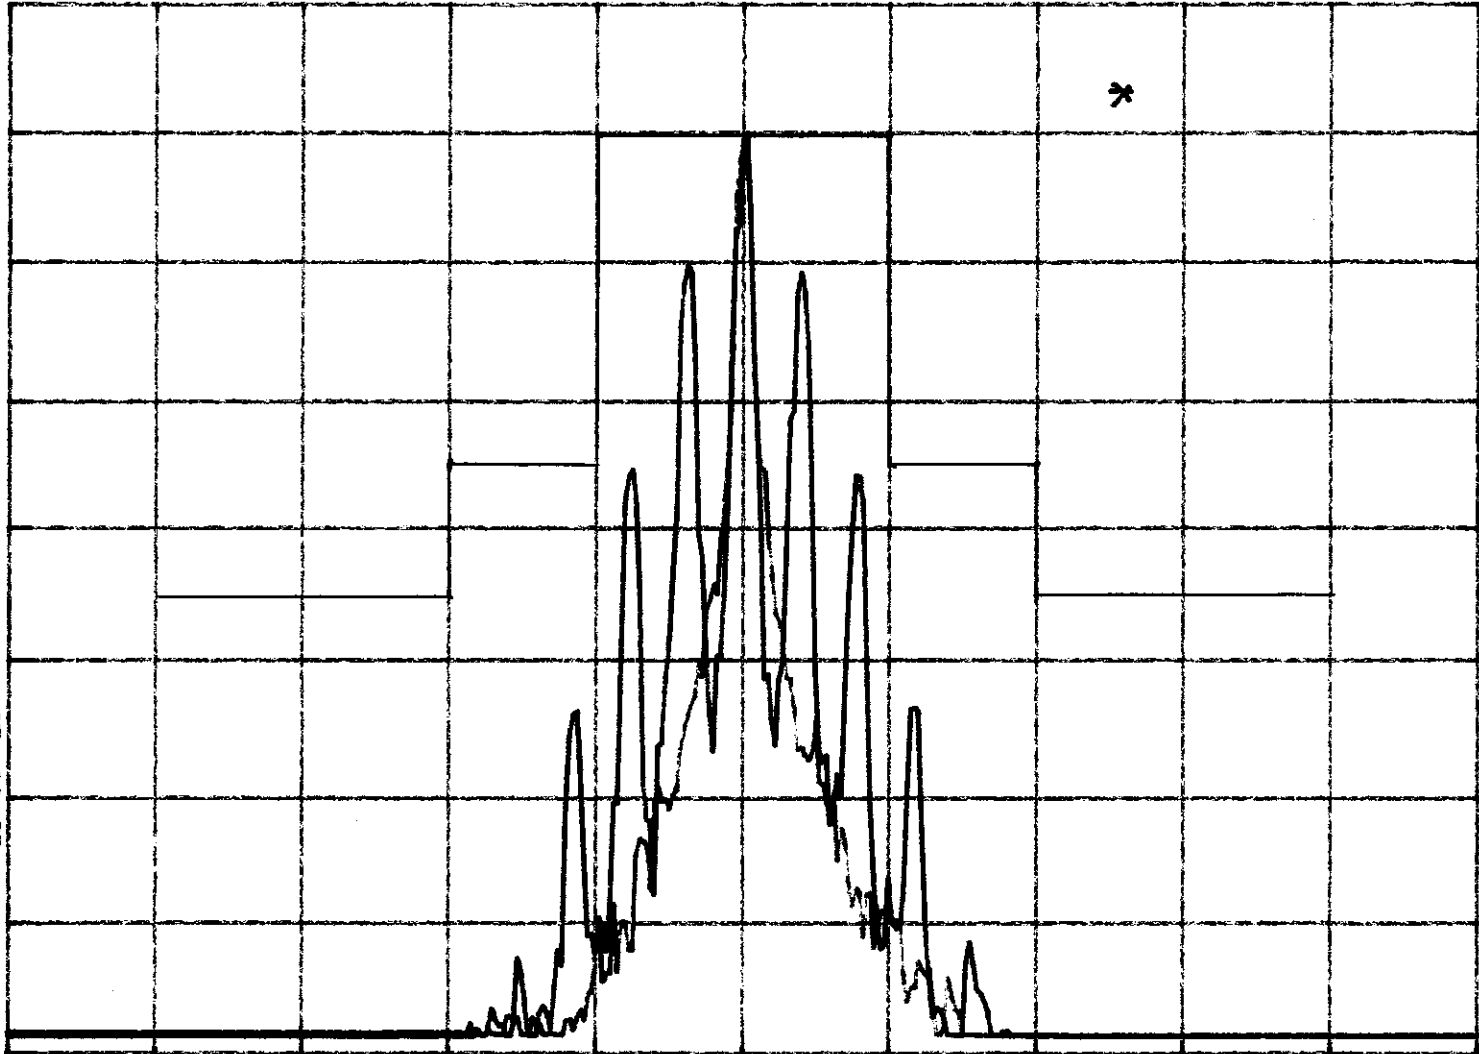

hp

REF 107.0 dB μ V AT 10 dB

PEAK
LOG
10
dB/

VA VB
SC FC
CORR

CENTER 467.63750 MHz
#RES BW 300 Hz

VBW 300 Hz

SPAN 65.00 kHz
SWP 2.17 sec

hp

REF 107.0 dB μ V AT 10 dB

PEAK
LOG
10
dB/

VA VB
SC FC
CORR

CENTER 462.63750 MHz

#RES BW 300 Hz

VBW 300 Hz

SPAN 65.00 KHz

SWP 2.17 sec