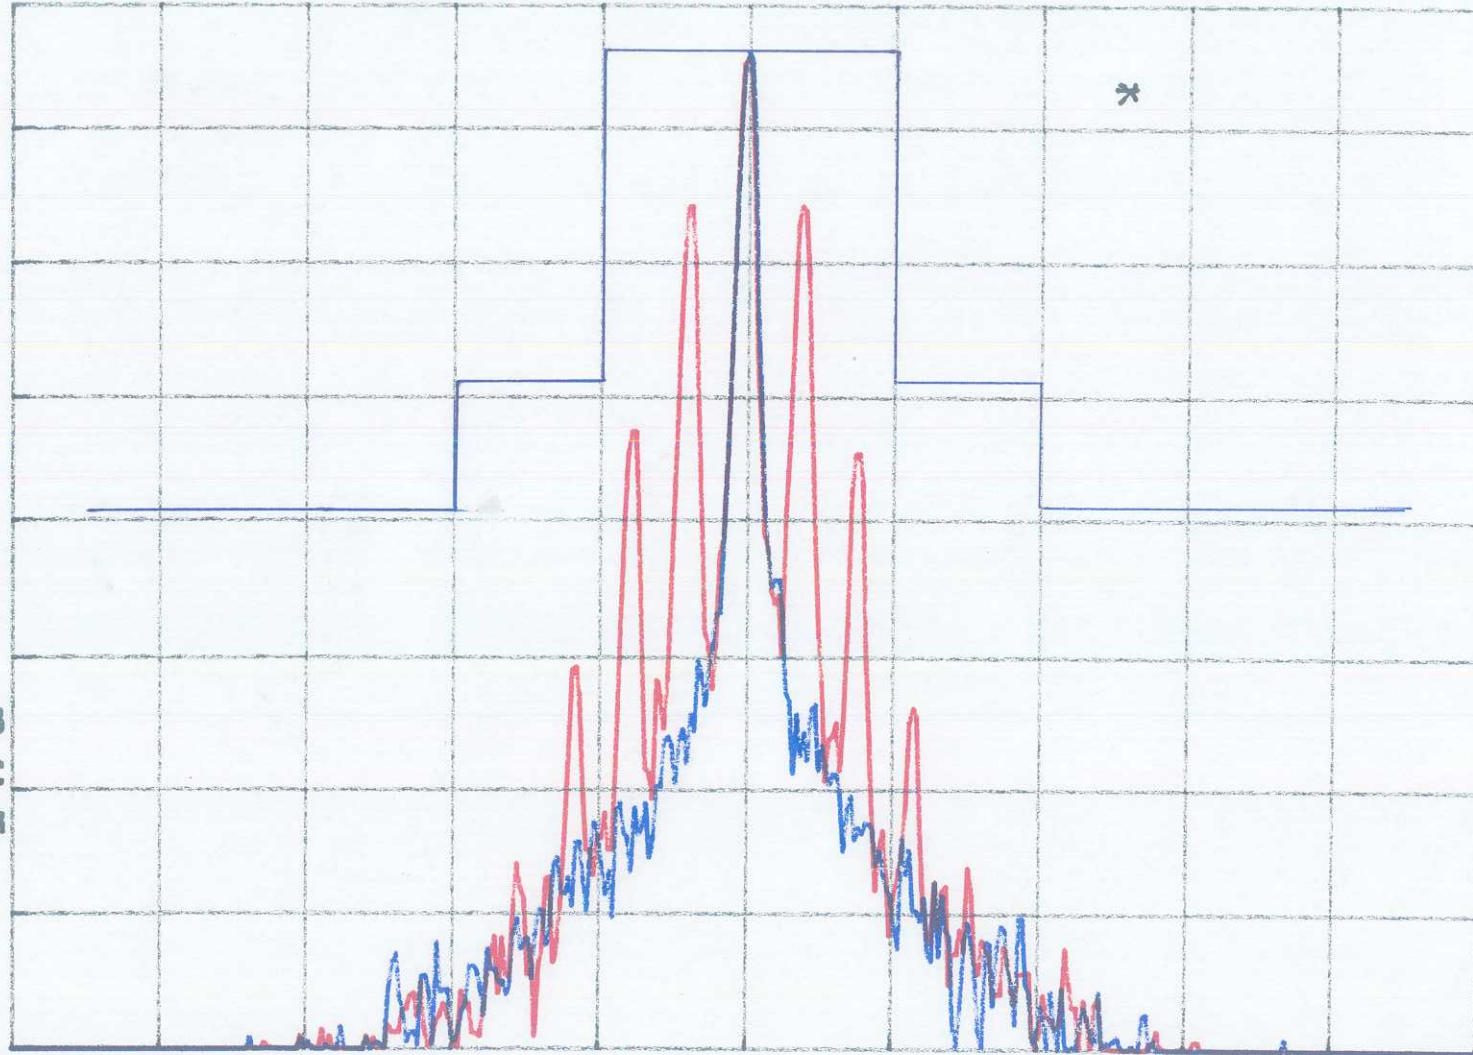

hp

REF 17.0 dBm

AT 30 dB

PEAK
LOG
10
dB/

VA VB
SC FC
CORR

CENTER 462.63750 MHz

SPAN 65.00 KHz

#RES BW 300 Hz

VBW 300 Hz

SWP 2.17 sec

hp

REF 17.0 dBm

AT 30 dB

PEAK
LOG
10
dB/

VA VB
SC FC
CORR

CENTER 467.63750 MHz

#RES BW 300 Hz

VBW 300 Hz

SPAN 65.00 kHz

SWP 2.17 sec