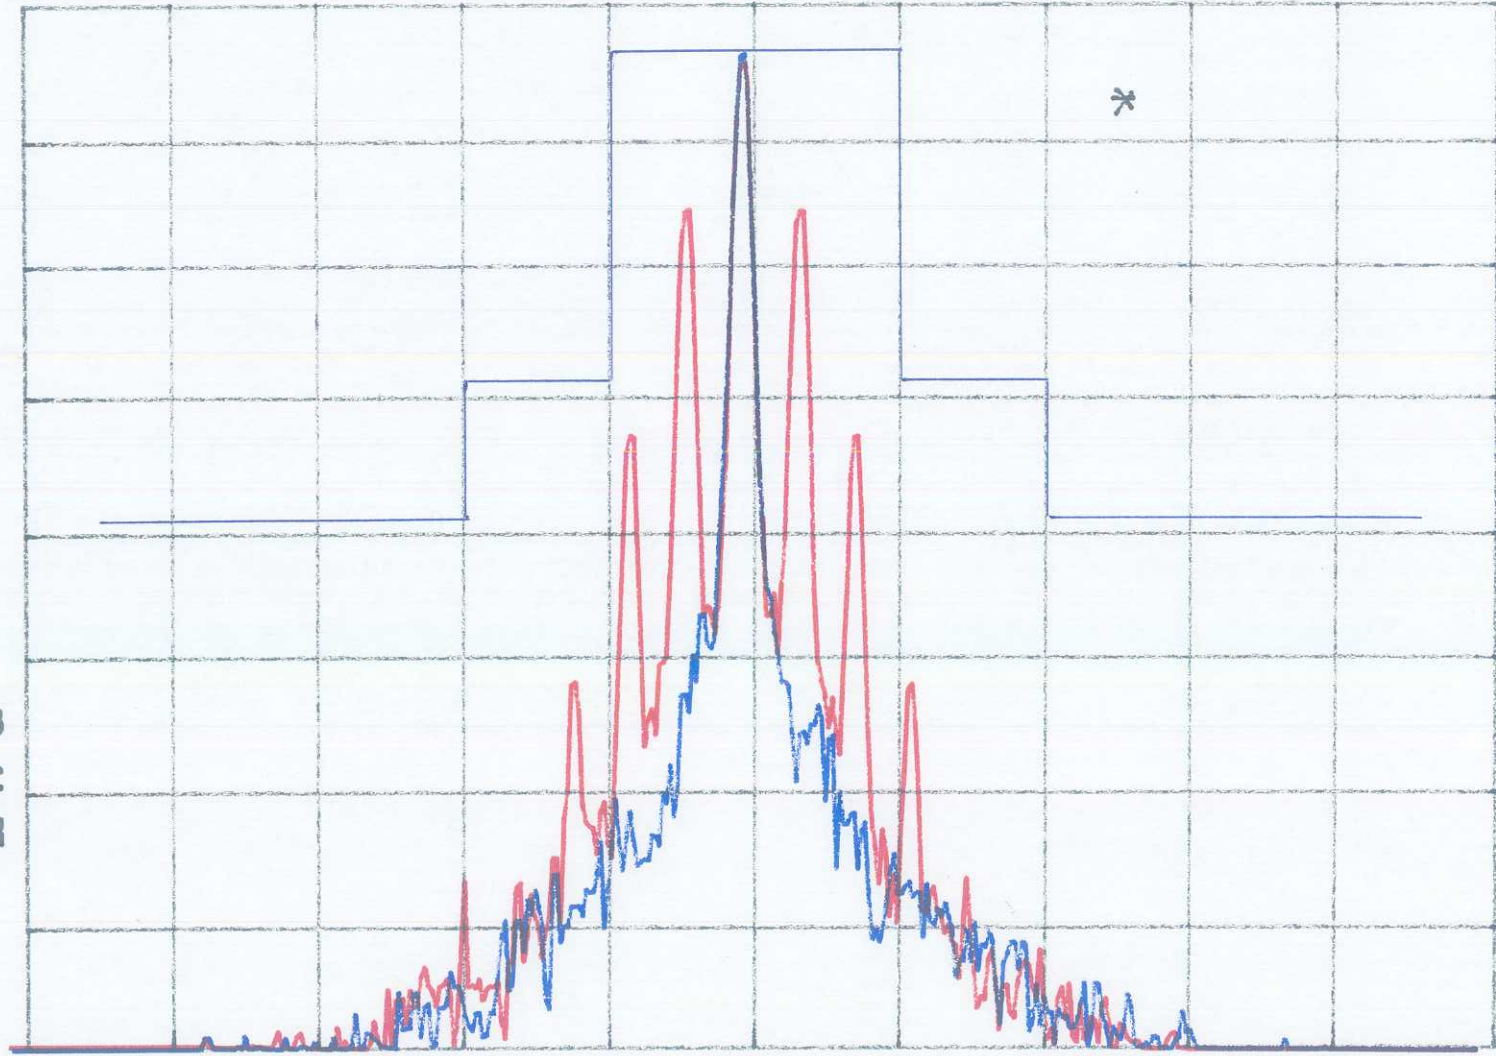

hp

REF 17.0 dBm

AT 30 dB

PEAK
LOG
10
dB/

VA VB
SC FC
CORR

CENTER 462.63750 MHz

SPAN 65.00 KHz

#RES BW 300 Hz

VBW 300 Hz

SWP 2.17 sec

hp

REF 17.0 dBm

AT 30 dB

PEAK
LOG
10
dB/

VA VB
SC FC
CORR

CENTER 467.63750 MHz

#RES BW 300 Hz

VBW 300 Hz

SPAN 65.00 kHz

SWP 2.17 sec