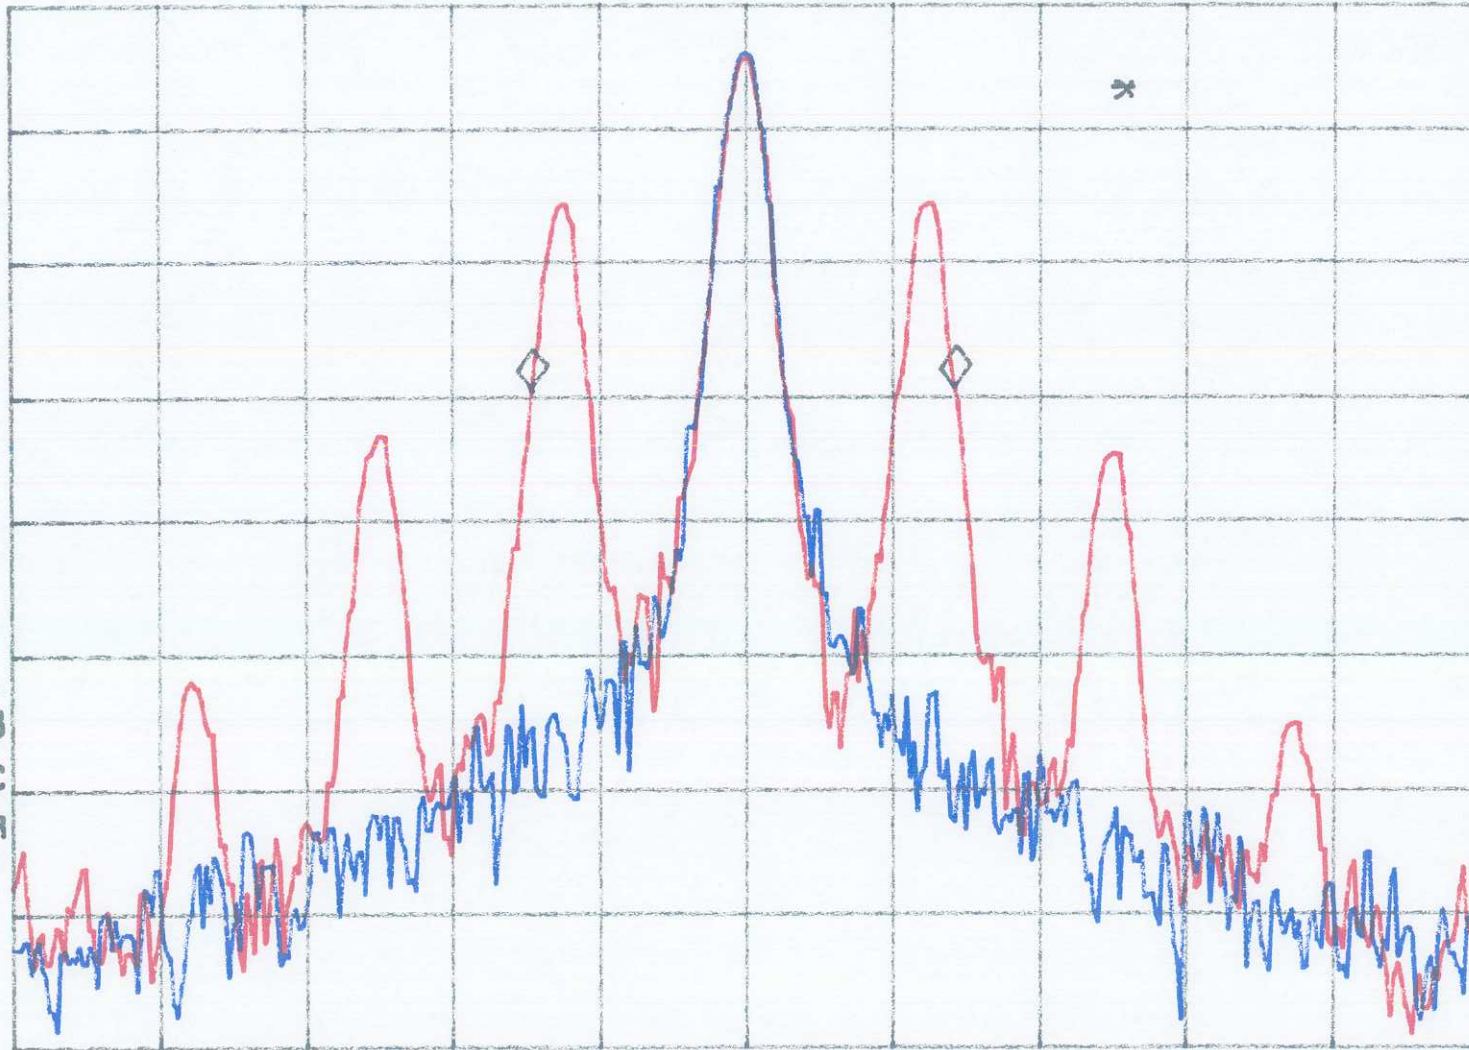

#RES BW 300 Hz

VBW 300 Hz

SPAN 20.00 kHz

SWP 1.00 sec

hp

REF 17.0 dBm

AT 30 dB

MKR -5.75 kHz

-.04 dB

PEAK  
LOG  
10  
dB/

VA VB  
SC FC  
CORR

CENTER 467.63750 MHz

#RES BW 300 Hz

VBW 300 Hz

SPAN 20.00 kHz

SWP 1.00 sec