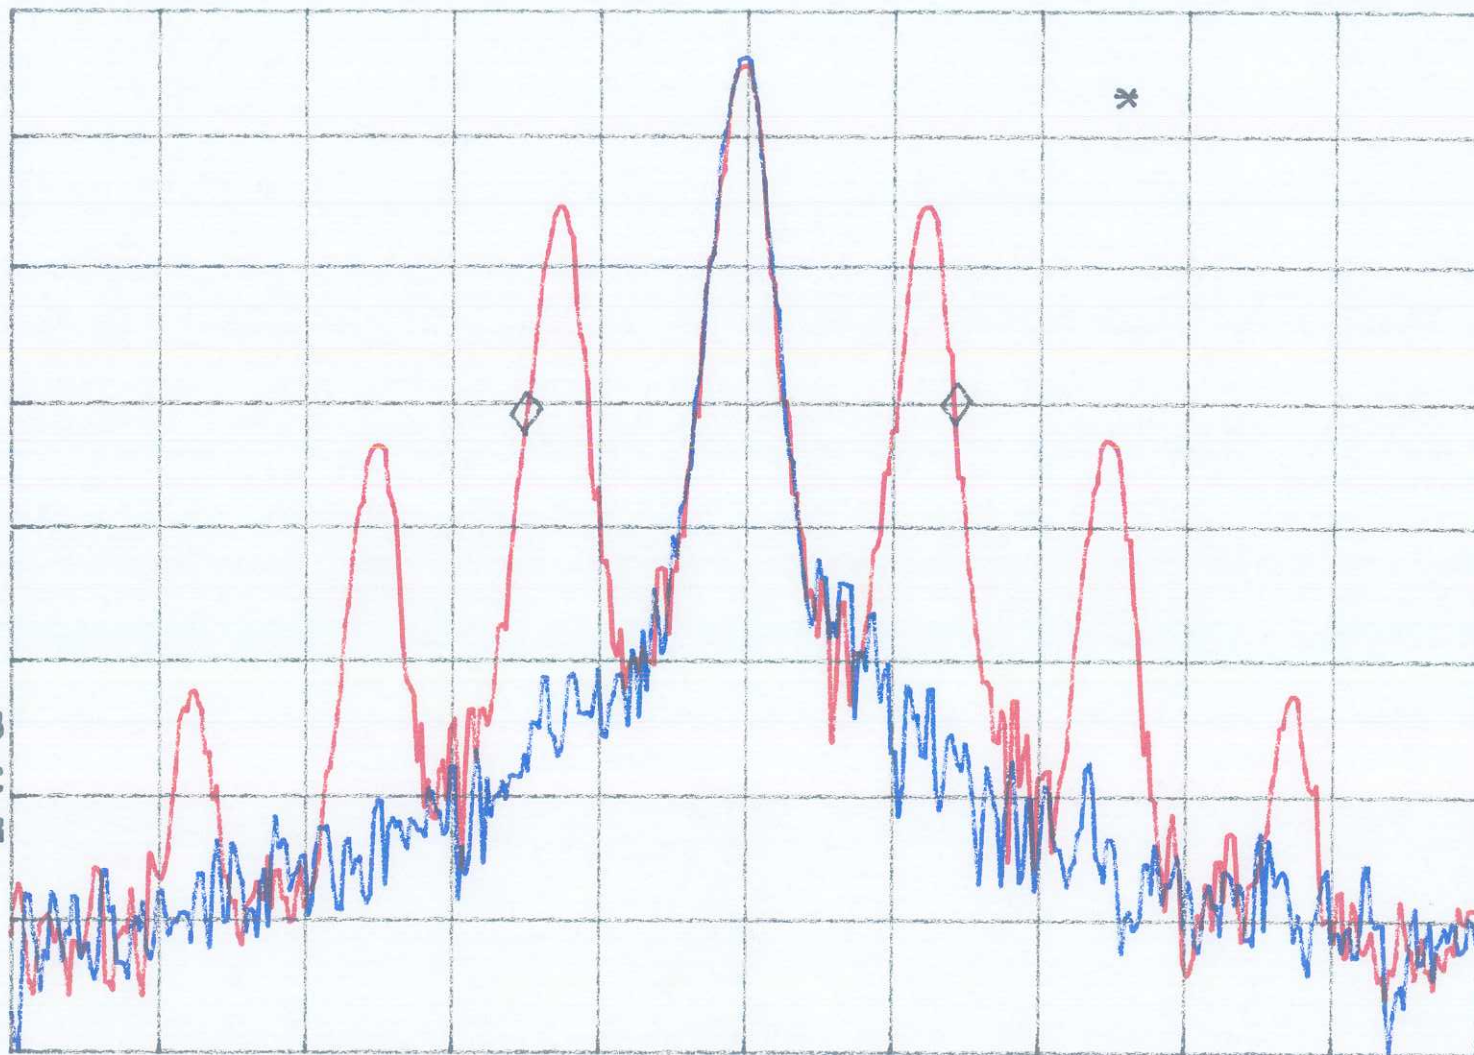

hp

REF 17.0 dBm

AT 30 dB

MKR -5.65 kHz

-.65 dB

PEAK  
LOG  
10  
dB/

VA VB  
SC FC  
CORR

CENTER 462.63750 MHz

#RES BW 300 Hz

VBW 300 Hz

SPAN 20.00 kHz

SWP 1.00 sec

hp

REF 17.0 dBm

AT 30 dB

MKR -5.75 kHz

-.04 dB

PEAK  
LOG  
10  
dB/

VA VB  
SC FC  
CORR

CENTER 467.63750 MHz

#RES BW 300 Hz

VBW 300 Hz

SPAN 20.00 kHz

SWP 1.00 sec