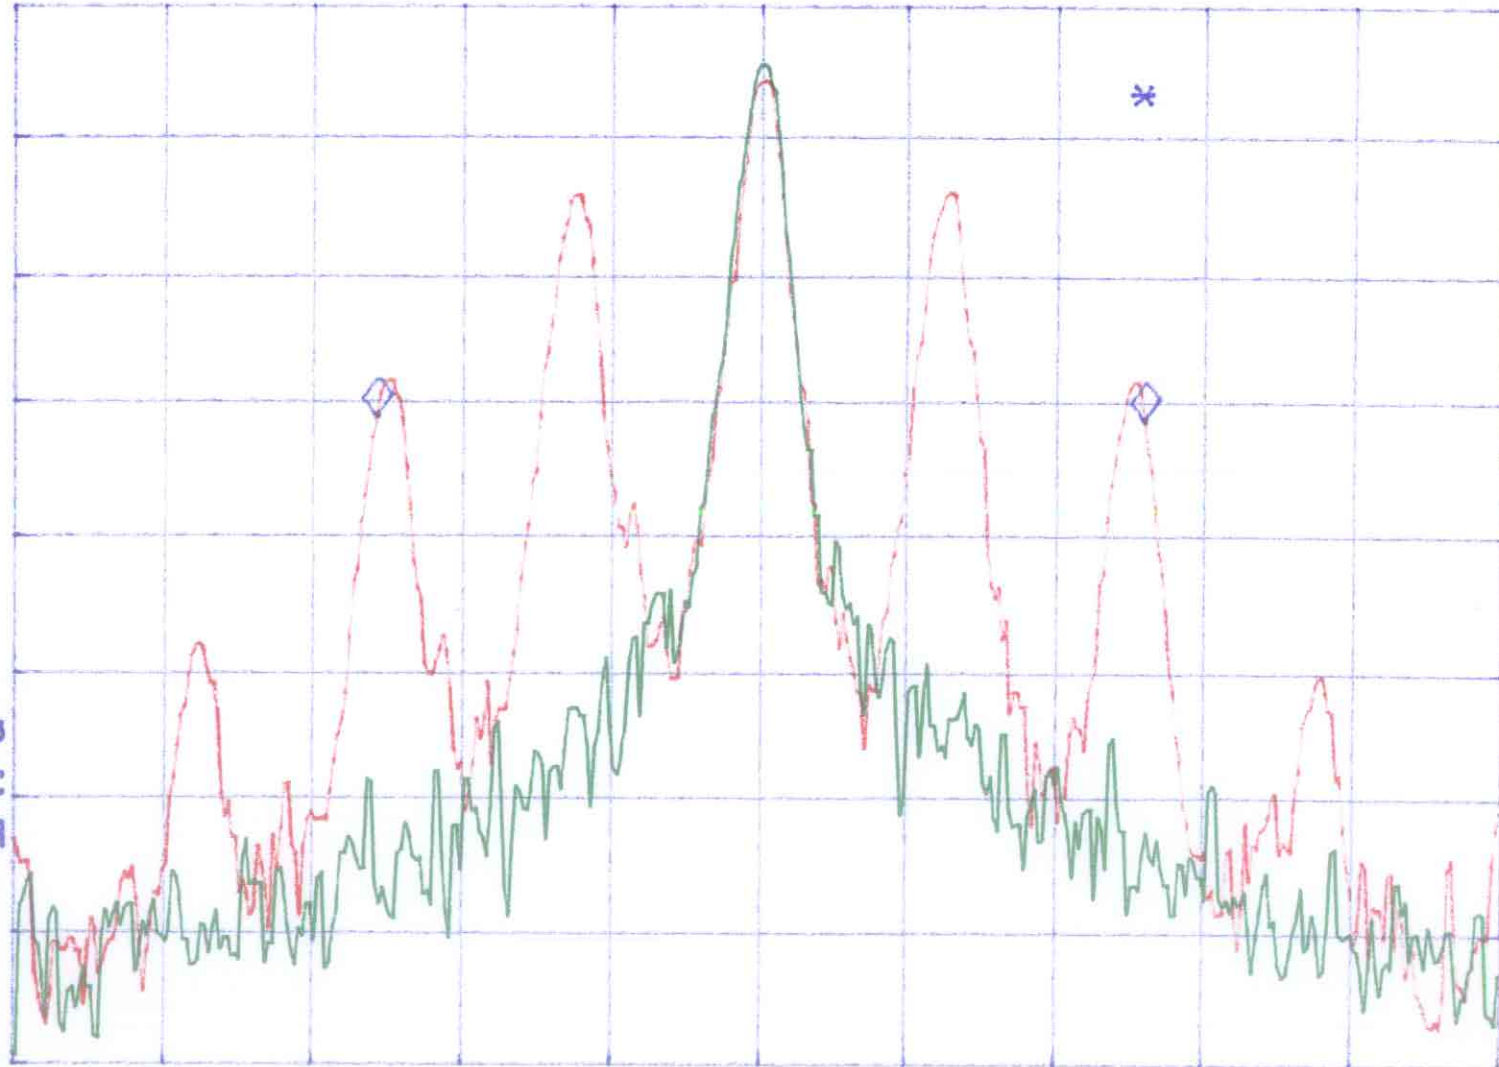

Channel 4

FCC ID K7GT5500

Channel 11

hp

REF 17.0 dBm

AT 30 dB

MKR 10.35 KHz

-.16 dB

PEAK
LOG
10
dB/

VΔ VB
SC FC
CORR

CENTER 467.63750 MHz

RES BW 300 Hz

VBW 300 Hz

SPAN 20.00 KHz

SWP 1.00 sec

FCC ID K7GT5500