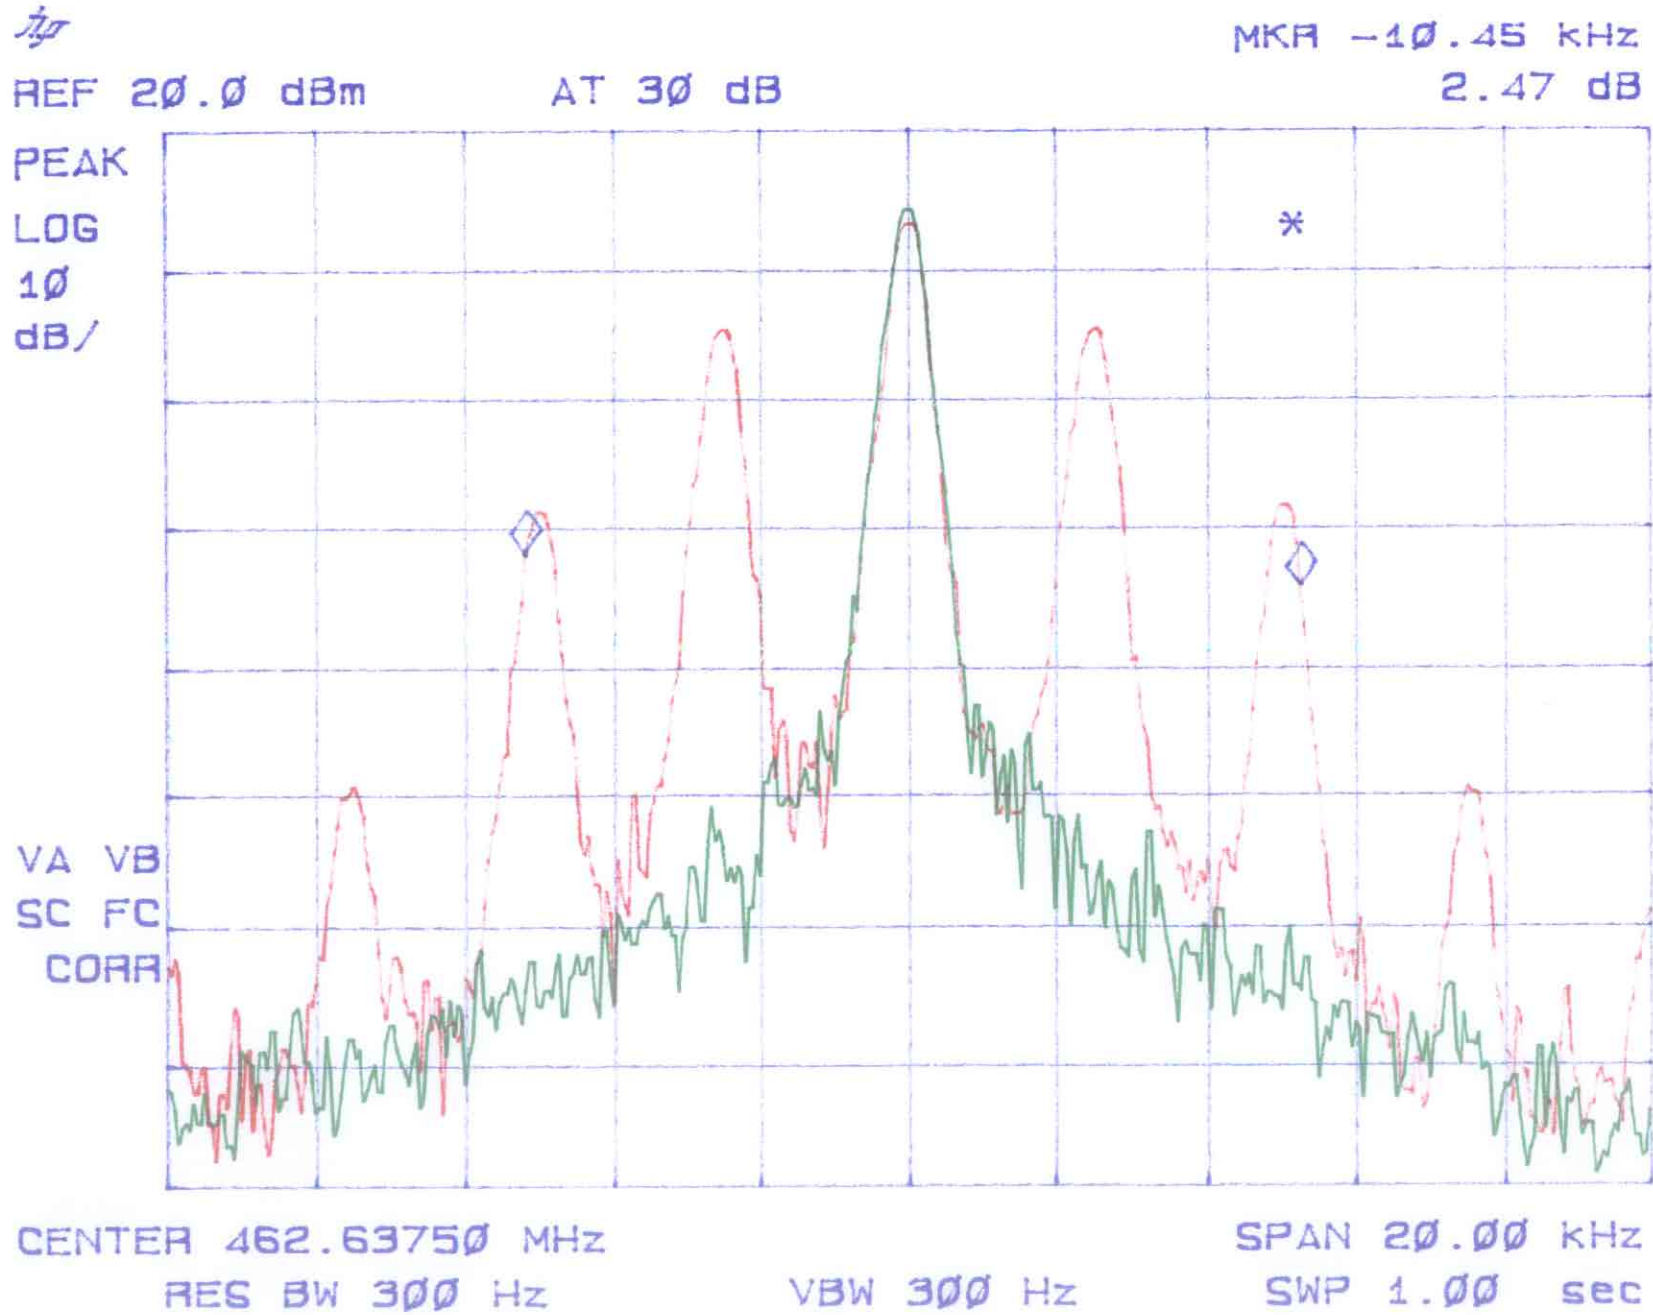

Channel 4

FCC ID K7GT5500

Channel 11

hp

REF 17.0 dBm

AT 30 dB

MKR 10.35 KHz

-.16 dB

PEAK
LOG
10
dB/

VΔ VB
SC FC
CORR

CENTER 467.63750 MHz

RES BW 300 Hz

VBW 300 Hz

SPAN 20.00 KHz

SWP 1.00 sec

FCC ID K7GT5500