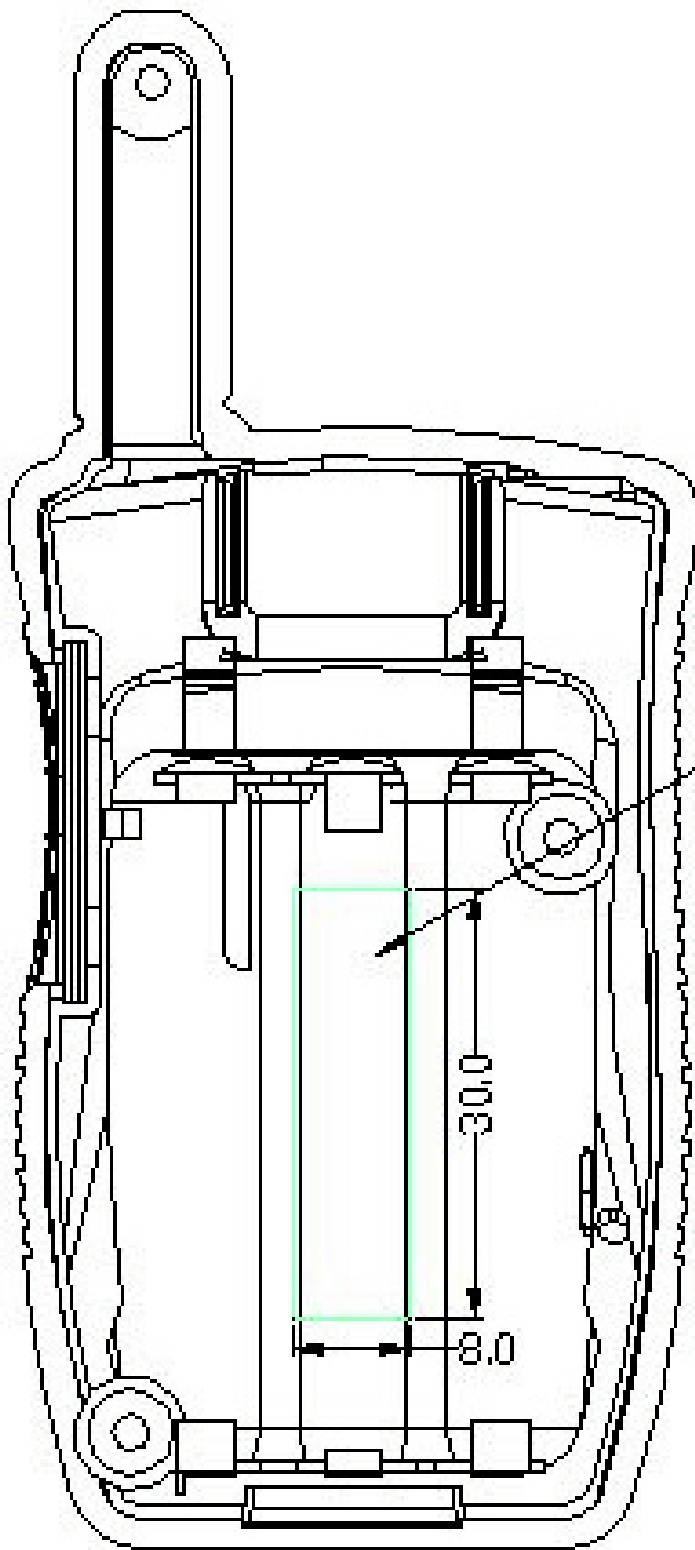

SN:690WCY001H

MADE IN CHINA

Mdl:T4525 07/JAN/2003 Tnp:HCUE1097A

FCC ID: K7GT4525 4.5VDC IC:2415A-T4525

T4500/T4525 S/N
FCC LABEL LOCATION