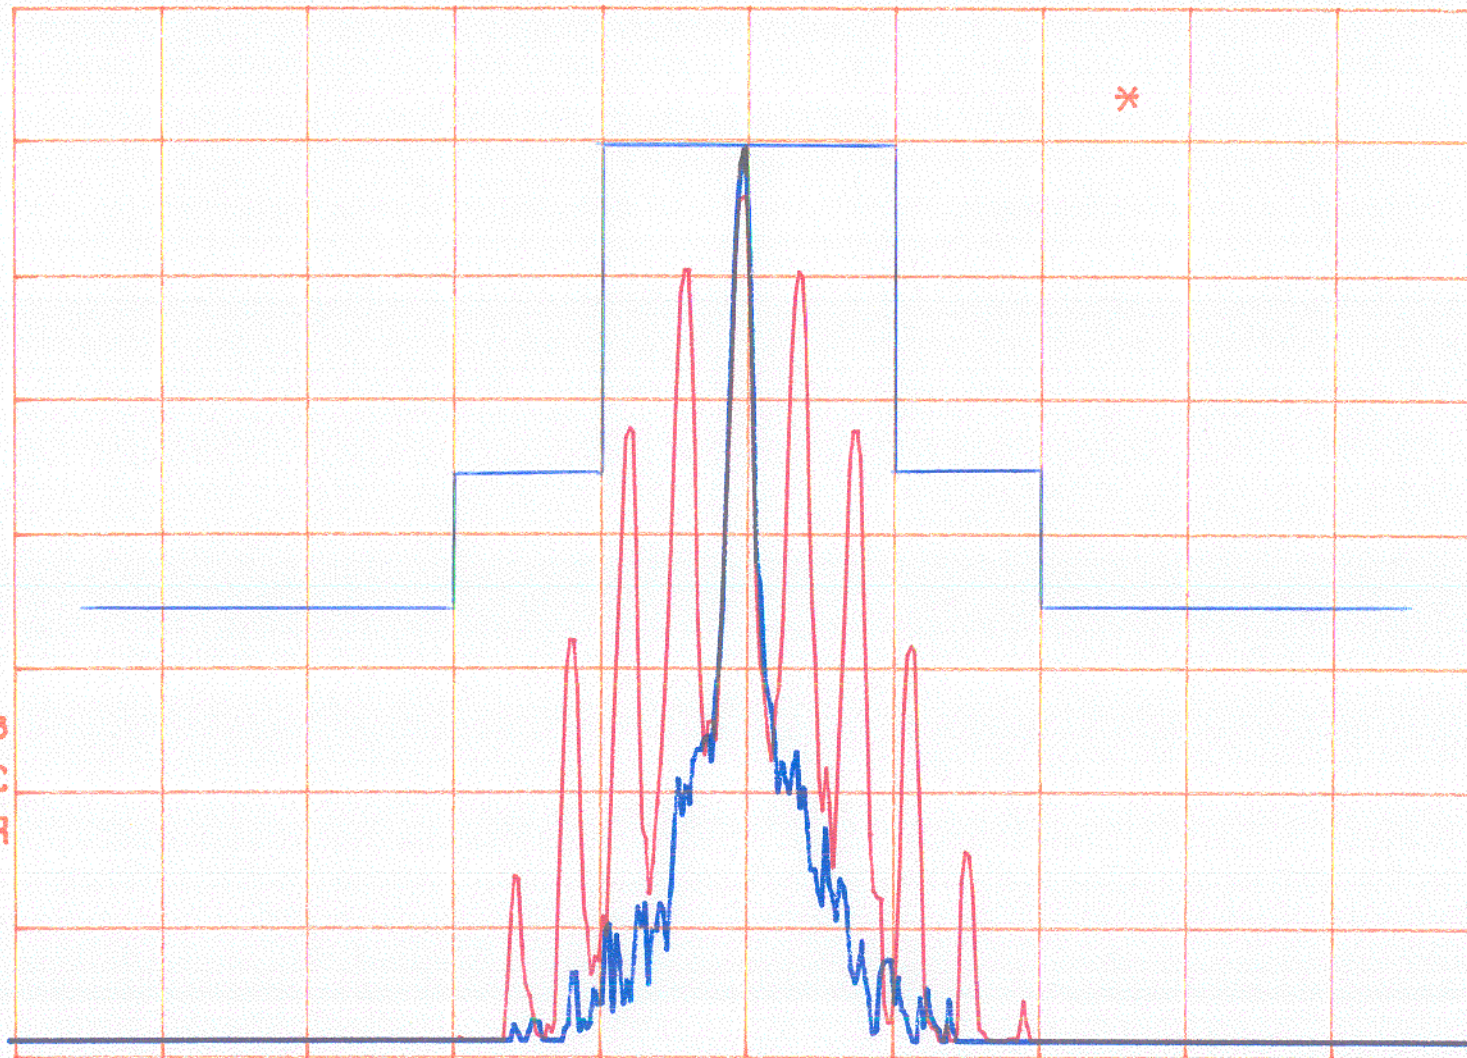

hp

REF 107.0 dB $\mu$ V AT 10 dB

PEAK  
LOG  
10  
dB/

Red: With modulation  
Blue: Without modulation

VA VB  
SC FC  
CORR

CENTER 462.63750 MHz

SPAN 65.00 kHz

#RES BW 300 Hz

VBW 300 Hz

SWP 2.17 sec

hp

REF 107.0 dB $\mu$ V AT 10 dB

PEAK  
LOG  
10  
dB/

Red: With modulation  
Blue: Without modulation

VA VB  
SC FC  
CORR

CENTER 467.63750 MHz

SPAN 65.00 KHz

#RES BW 300 Hz

VBW 300 Hz

SWP 2.17 sec