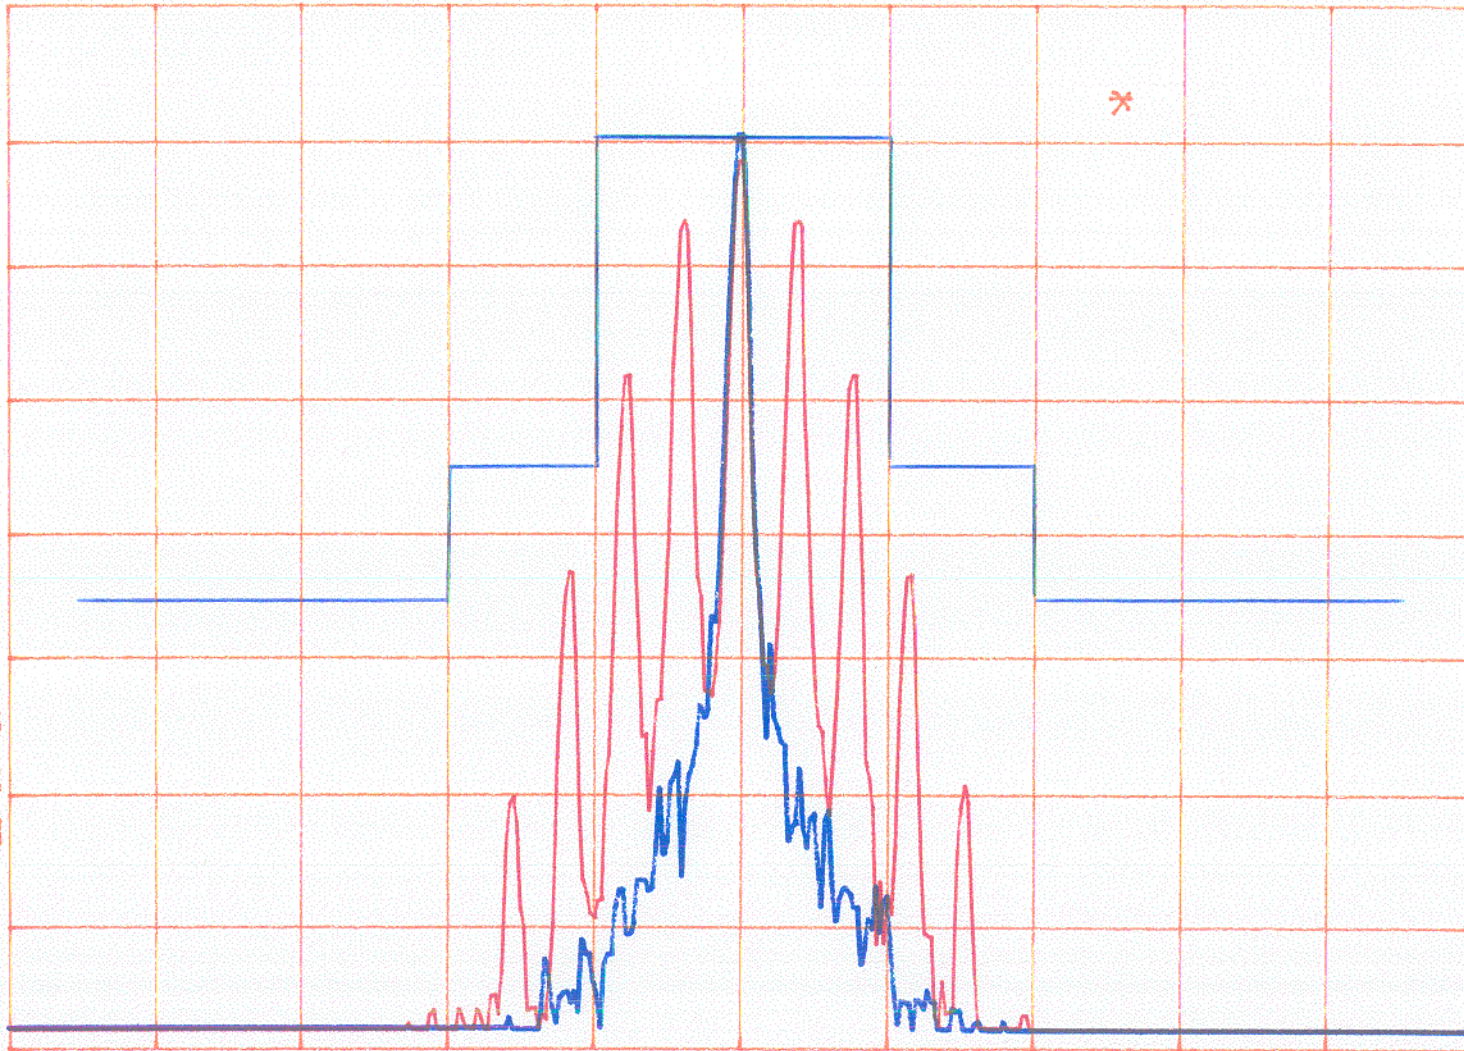

hp

REF 107.0 dB $\mu$ V AT 10 dB

PEAK  
LOG  
10  
dB/

Red: With modulation  
Blue: Without modulation

VA VB  
SC FC  
CORR

CENTER 462.63750 MHz

SPAN 65.00 kHz

#RES BW 300 Hz

VBW 300 Hz

SWP 2.17 sec

hp

REF 107.0 dB $\mu$ V AT 10 dB

PEAK  
LOG  
10  
dB/

Red: With modulation  
Blue: Without modulation

VA VB  
SC FC  
CORR

CENTER 467.63750 MHz

SPAN 65.00 KHz

#RES BW 300 Hz

VBW 300 Hz

SWP 2.17 sec