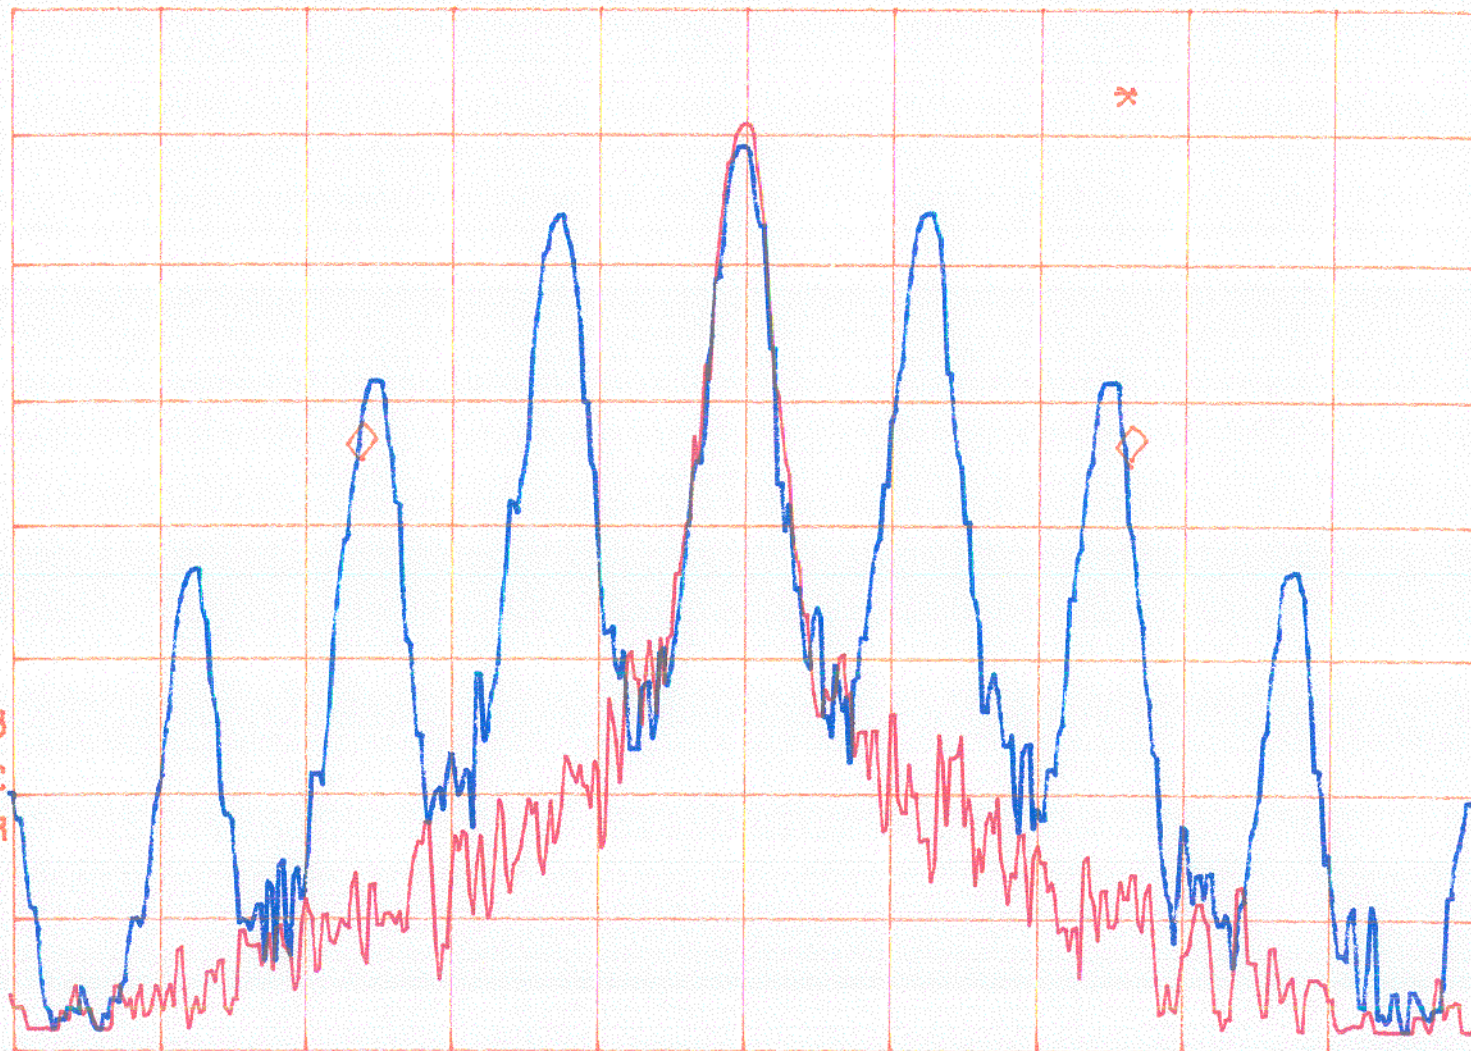

REF 107.0 dB μ V AT 10 dB MKR 10.50 kHz
.00 dB

PEAK
LOG
10
dB/

Red: Without modulation
Blue: With modulation

VA VB
SC FC
CORR

CENTER 462.63750 MHz

SPAN 20.00 kHz

#RES BW 300 Hz

VBW 300 Hz

SWP 1.00 sec

hp

REF 107.0 dB μ V

AT 10 dB

MKR 10.55 kHz

.00 dB

PEAK
LOG
10
dB/

Red: Without modulation
Blue: With modulation

VA VB
SC FC
CORR

CENTER 467.63750 MHz

#RES BW 300 Hz

VBW 300 Hz

SPAN 20.00 kHz

SWP 1.00 sec