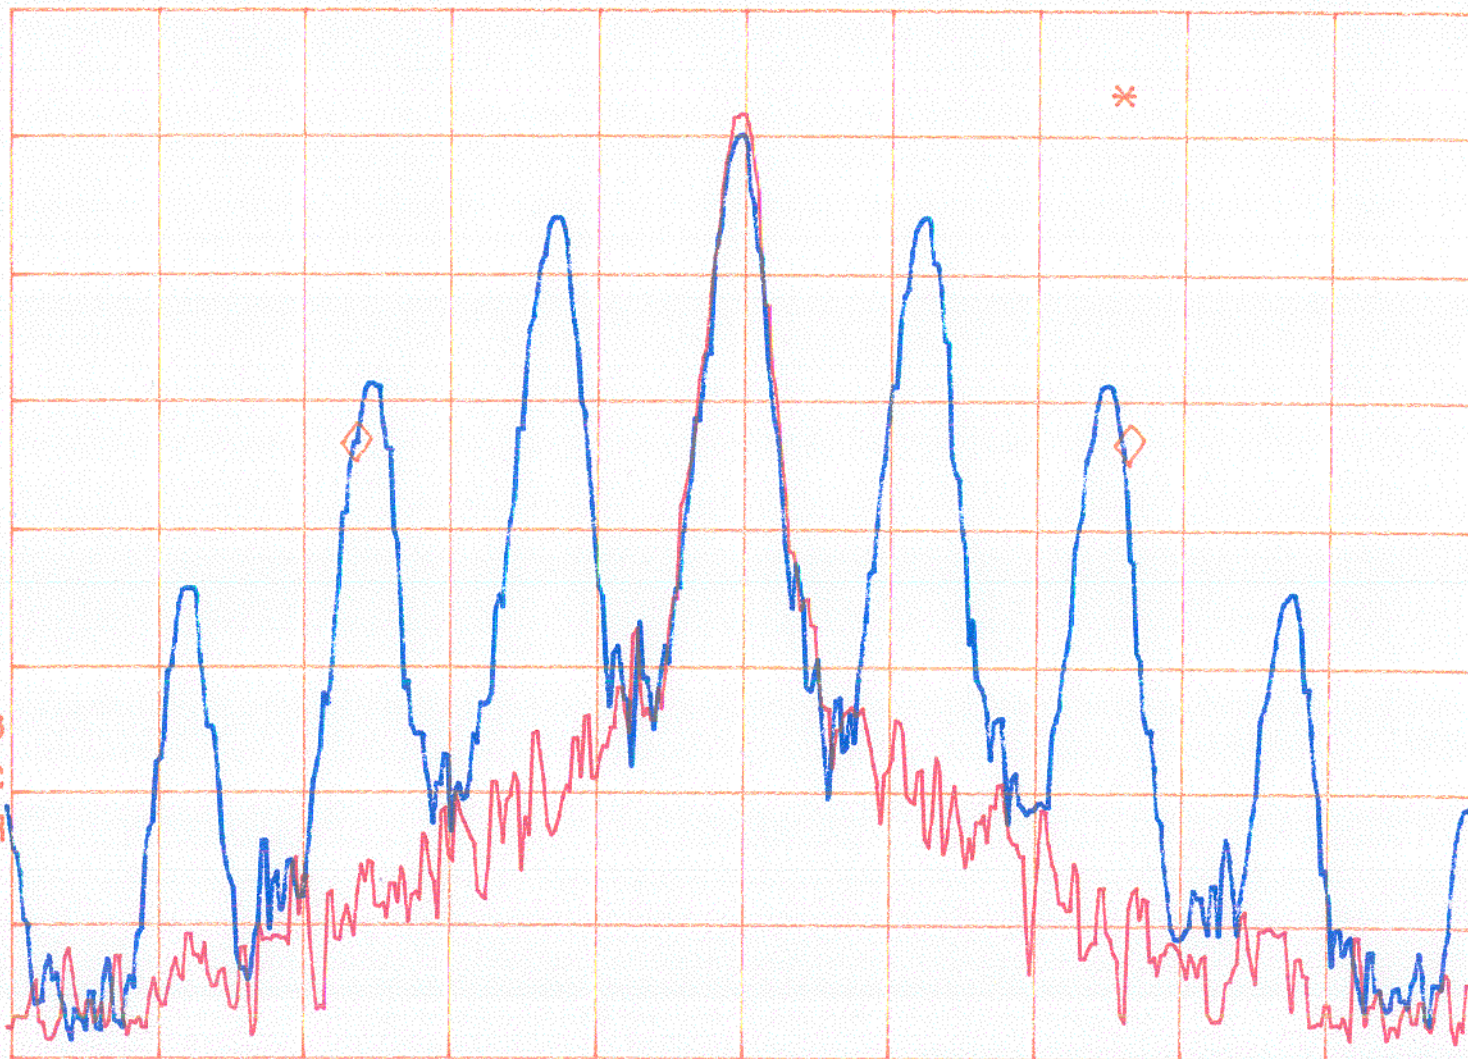

REF 107.0 dB μ V AT 10 dB MKR 10.50 kHz
.00 dB

PEAK
LOG
10
dB/

Red: Without modulation
Blue: With modulation

VA VB
SC FC
CORR

CENTER 462.63750 MHz

SPAN 20.00 kHz

#RES BW 300 Hz

VBW 300 Hz

SWP 1.00 sec

hp

REF 107.0 dB μ V

AT 10 dB

MKR 10.55 kHz

.00 dB

PEAK
LOG
10
dB/

Red: Without modulation
Blue: With modulation

VA VB
SC FC
CORR

CENTER 467.63750 MHz

#RES BW 300 Hz

VBW 300 Hz

SPAN 20.00 kHz

SWP 1.00 sec