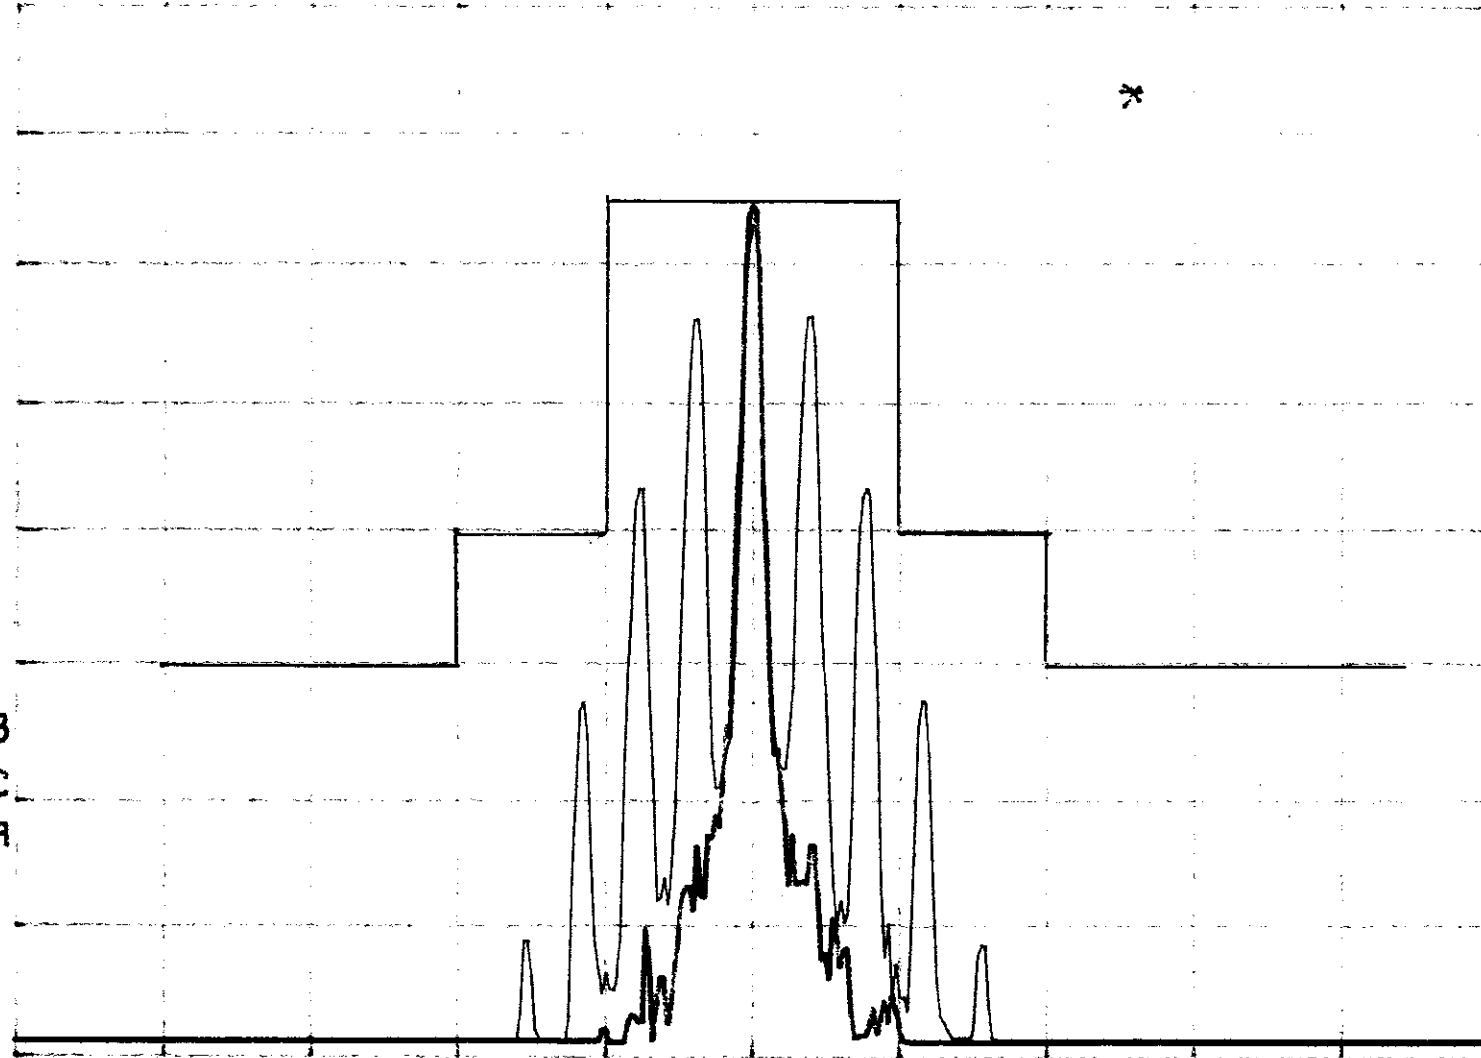

hp

REF 134.0 dBμV AT 40 dB

PEAK
LOG
10
dB/

VA VB
SC FC
CORR

CENTER 462.63750 MHz

SPAN 65.00 KHz

#RES BW 300 Hz

VBW 300 Hz

#SWP 2.17 sec

hp

REF 134.0 dBμV AT 40 dB

PEAK
LOG
10
dB

*

VA VB
SC FC
CORR

CENTER 467.63750 MHz
#RES BW 300 Hz

VBW 300 Hz

SPAN 65.00 kHz
#SWP 2.17 sec