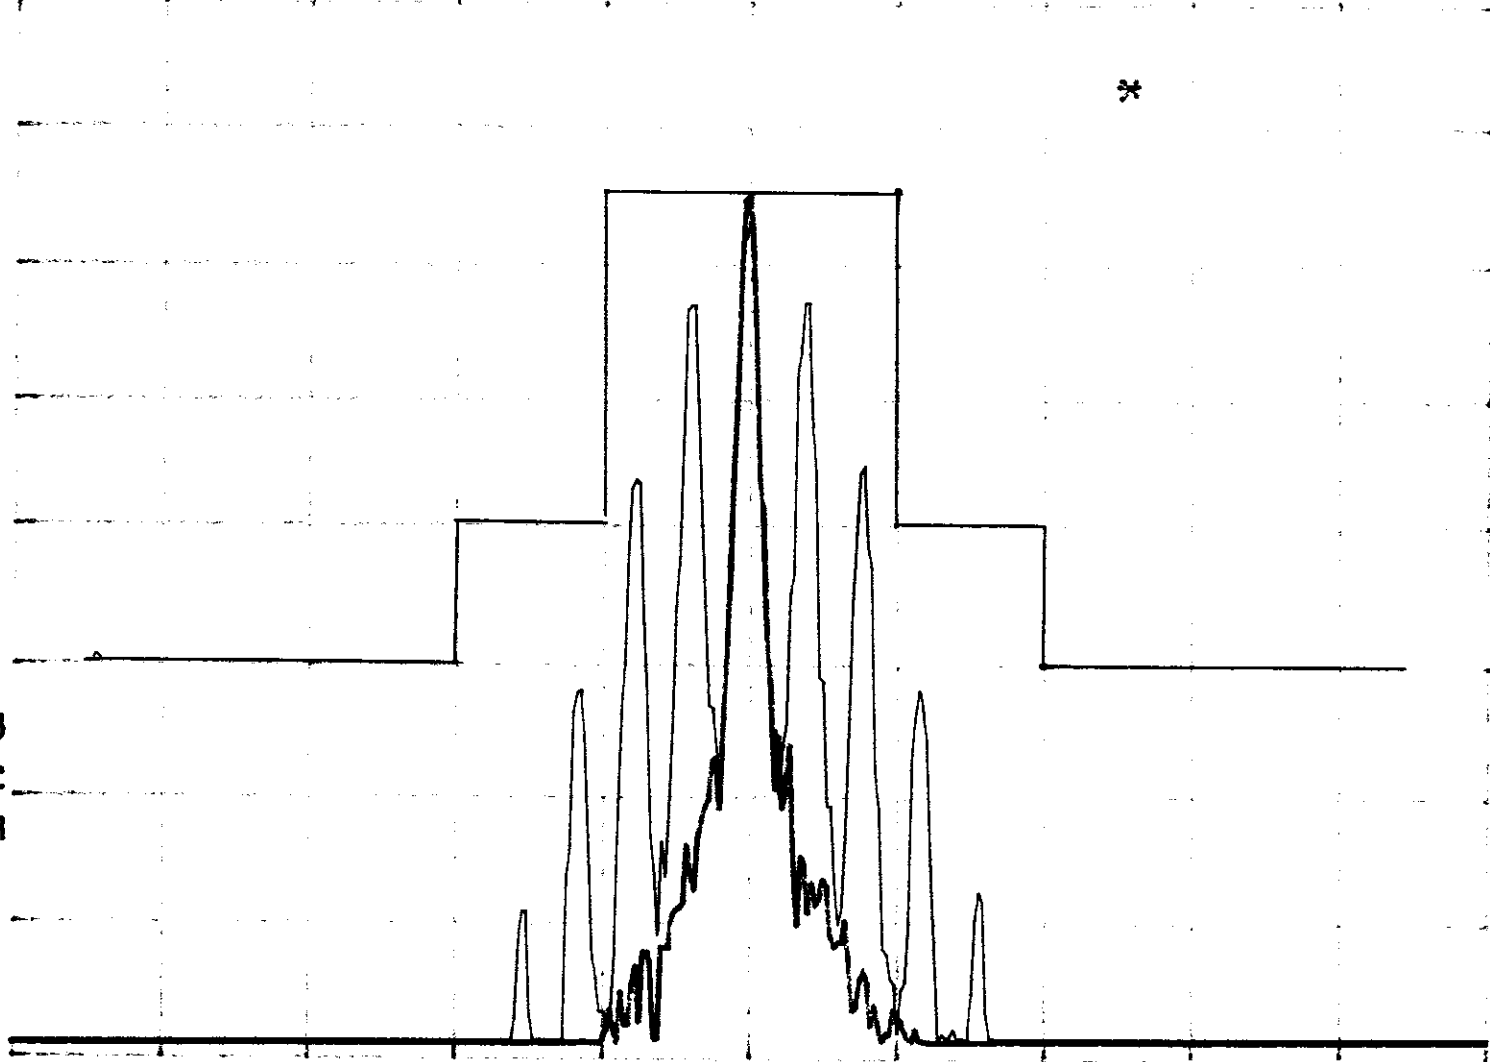

#SWP 2.17 sec

hp

REF 134.0 dBμV AT 40 dB

PEAK
LOG
10
dB

*

VA VB
SC FC
CORR

CENTER 467.63750 MHz
#RES BW 300 Hz

VBW 300 Hz

SPAN 65.00 kHz
#SWP 2.17 sec