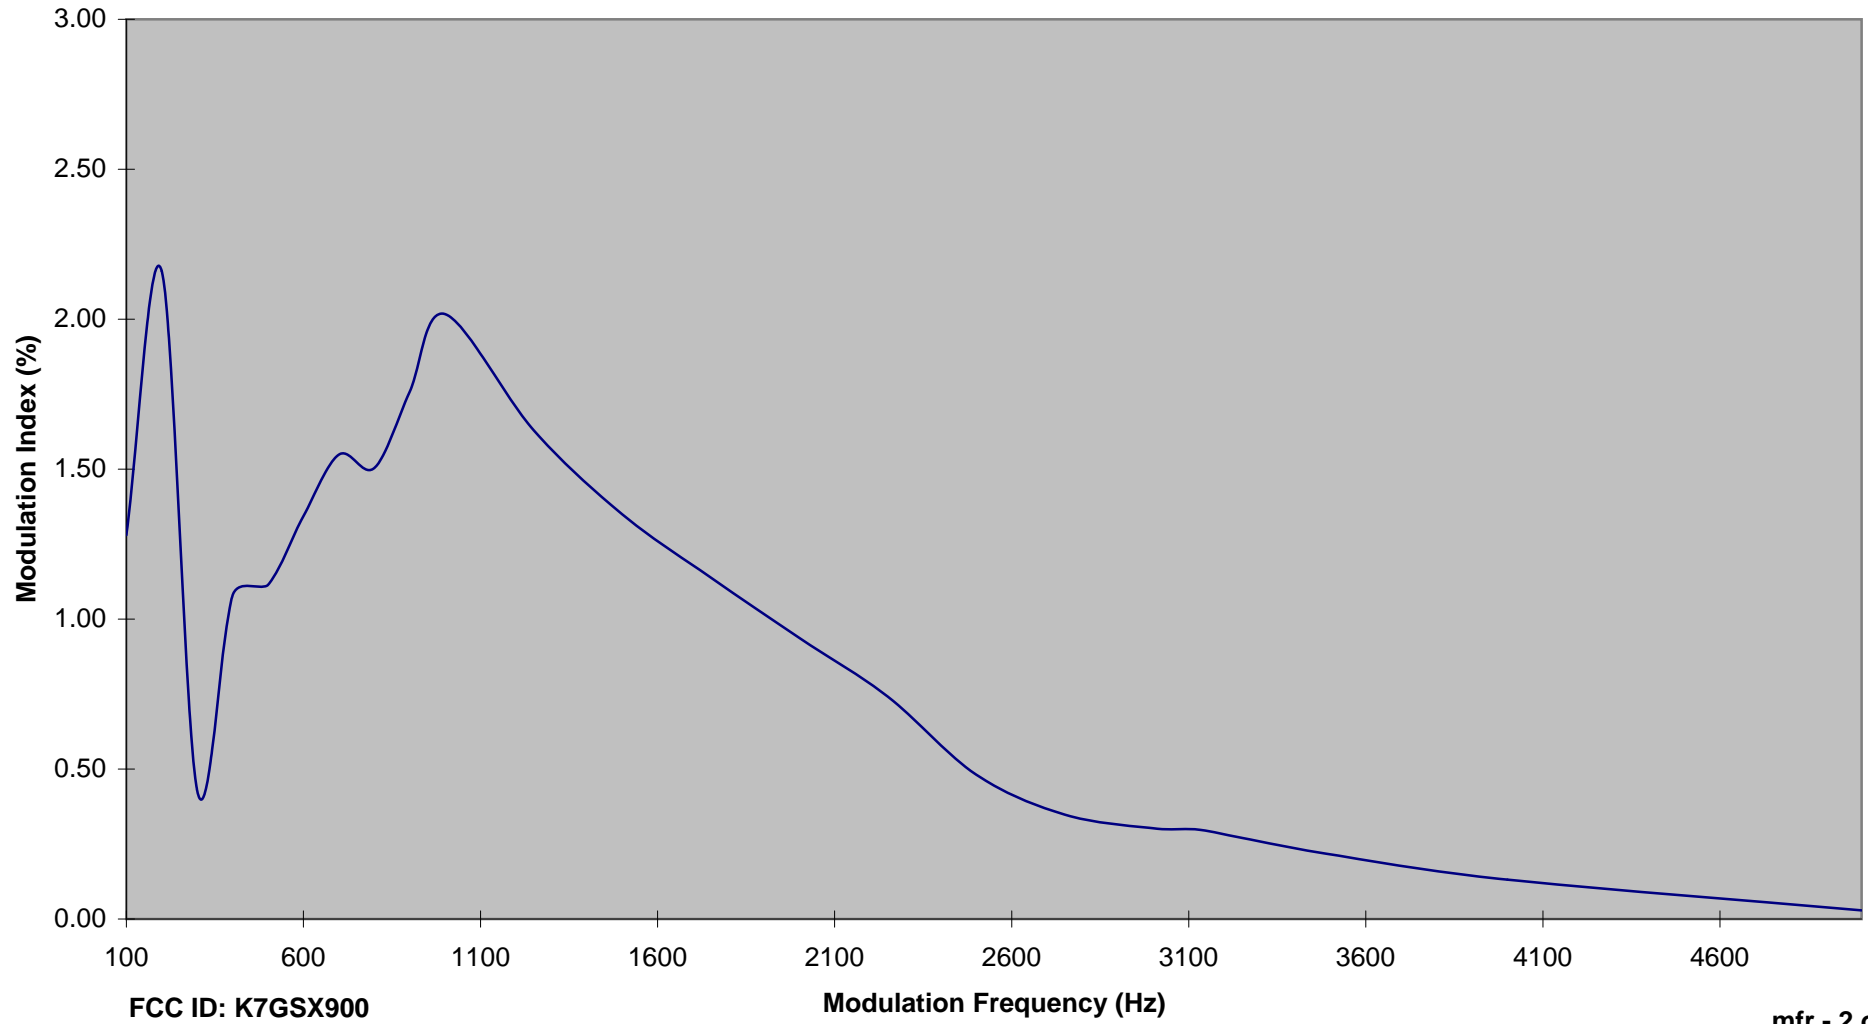

**INTERTEK TESTING SERVICES**

**Modulation Frequency Response**

FCC ID: K7GSX900

Modulation Frequency (Hz)

mfr - 1 of 2

**INTERTEK TESTING SERVICES**

**Modulation Frequency Response**

**FCC ID: K7GSX900**

**Modulation Frequency (Hz)**