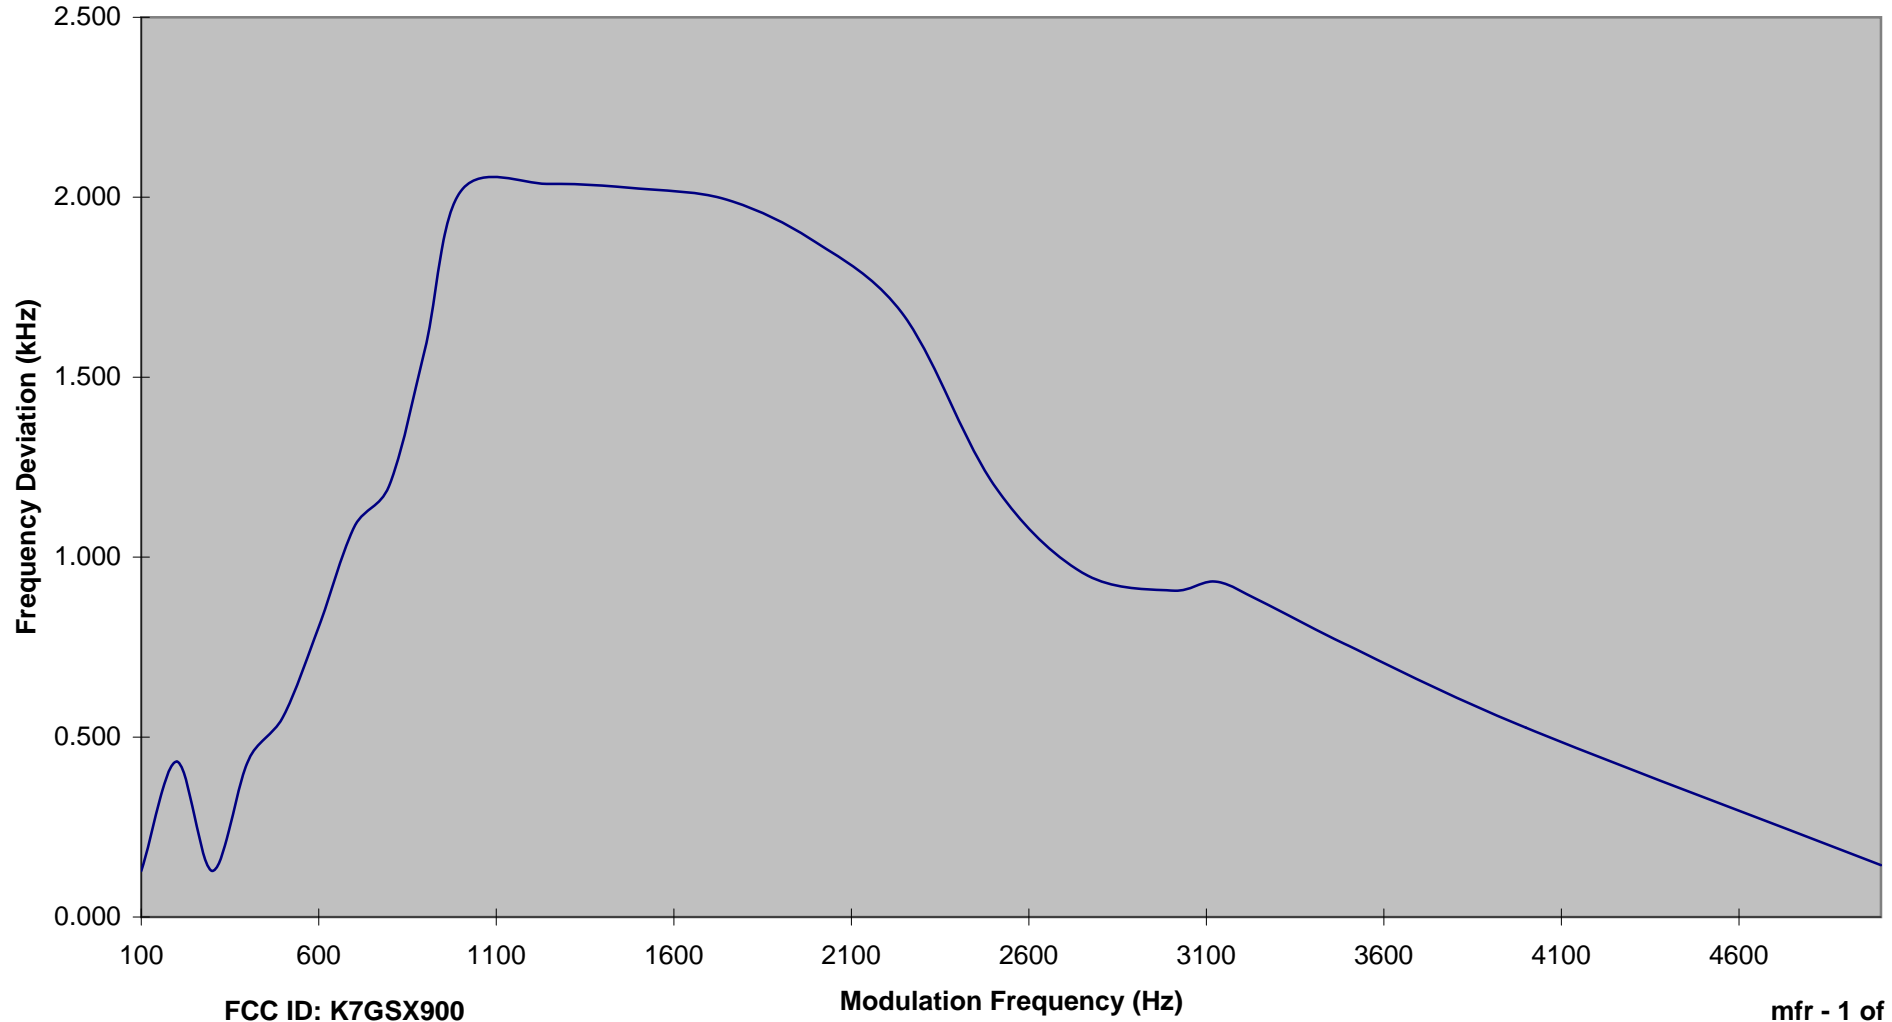

**INTERTEK TESTING SERVICES**

**Modulation Frequency Response**

FCC ID: K7GSX900

Modulation Frequency (Hz)

mfr - 1 of 2

**INTERTEK TESTING SERVICES**

**Modulation Frequency Response**

**FCC ID: K7GSX900**

**Modulation Frequency (Hz)**