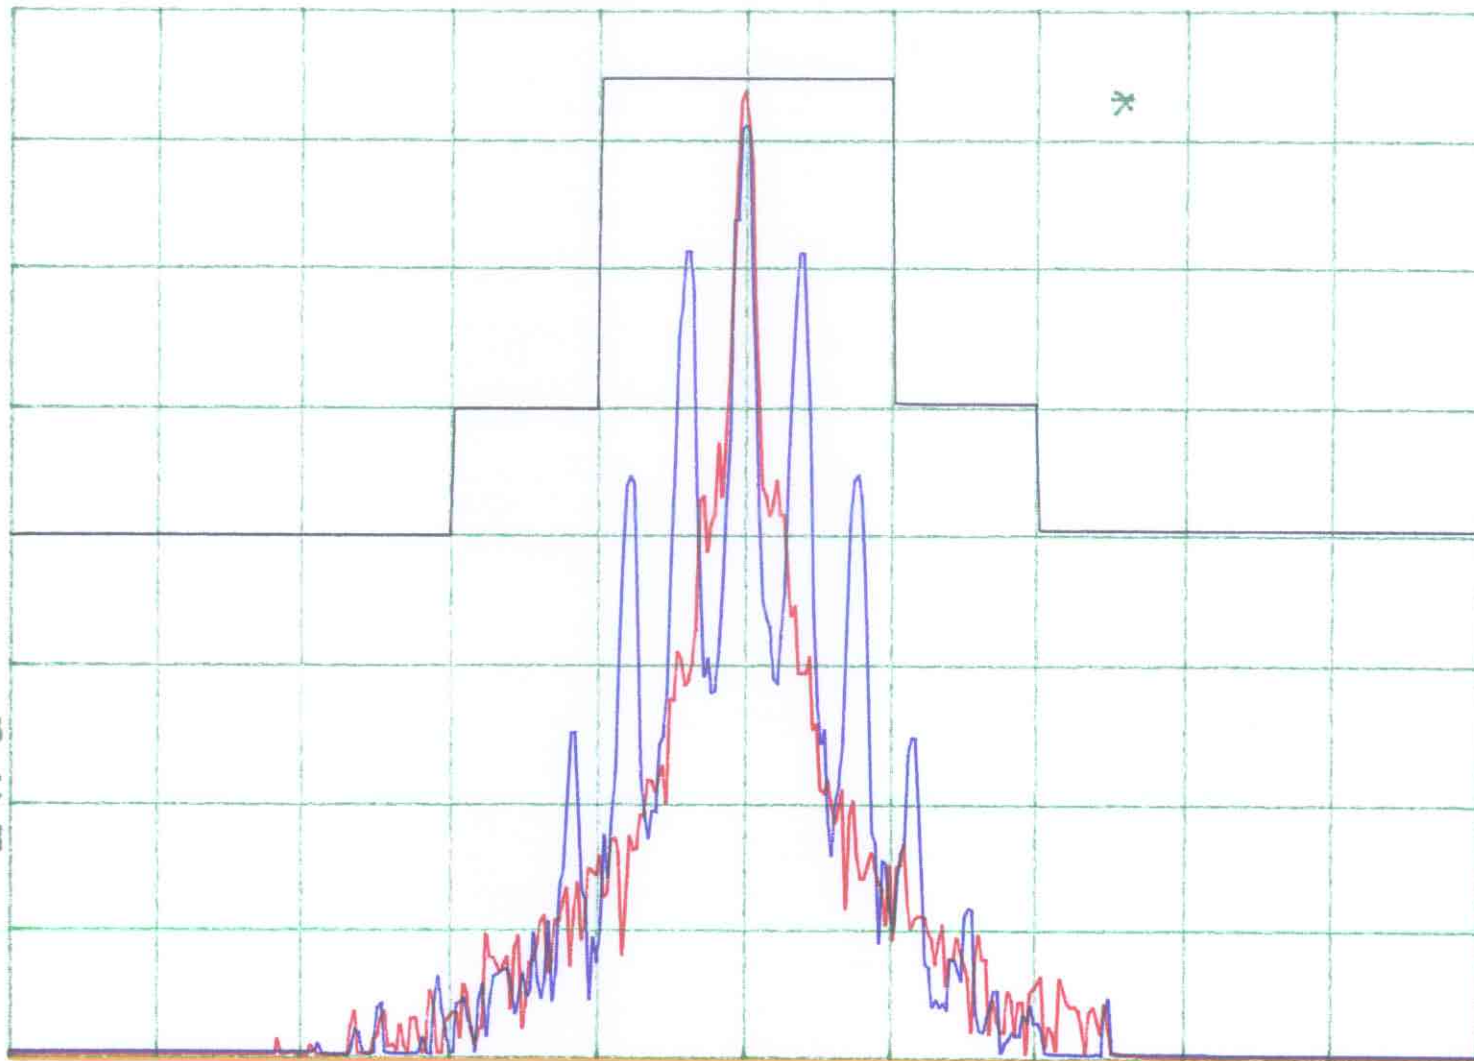

top

REF 5.0 dBm

AT 20 dB

PEAK
LOG
10
dB/

VA VB
SC FC
CORR

CENTER 462.63750 MHz

#RES BW 300 Hz

VBW 300 Hz

SPAN 65.00 kHz

SWP 2.17 sec

FCC ID: K7GSX700

hp

REF 2.0 dBm

AT 20 dB

PEAK

LOG

10

dB/

VA VB
SC FC
CORR

FCC ID: K7GSX700

CENTER 467.63750 MHz

SPAN 65.00 kHz

#RES BW 300 Hz

VBW 300 Hz

SWP 2.17 sec