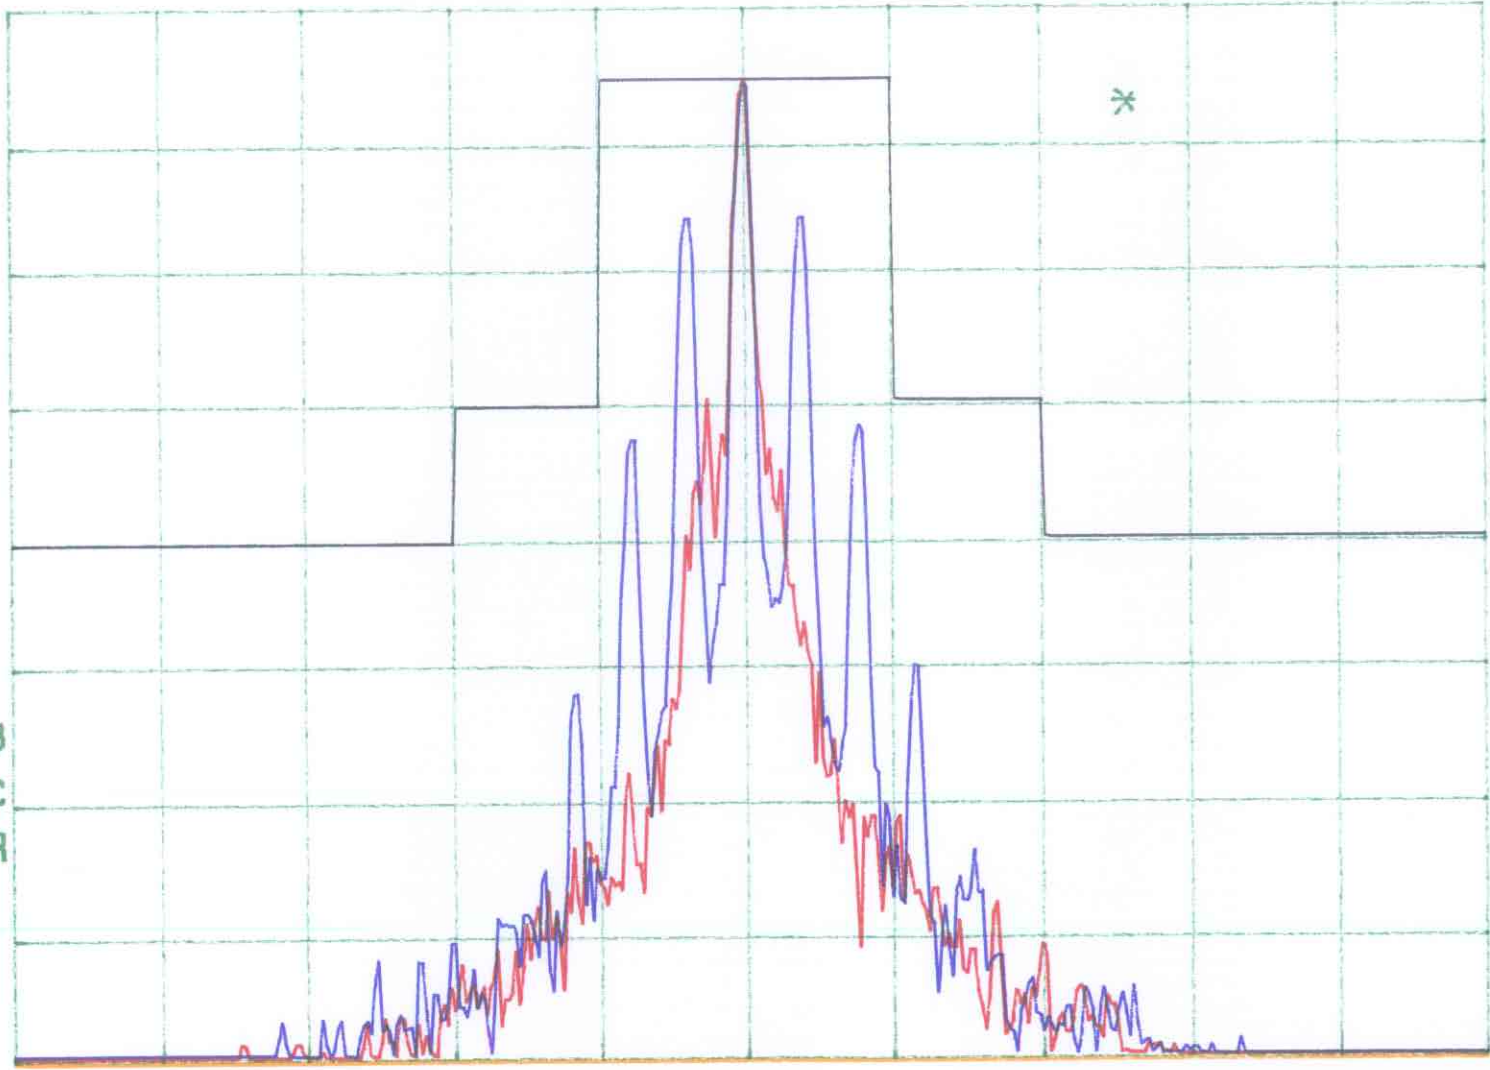

top

REF 5.0 dBm

AT 20 dB

PEAK
LOG
10
dB/

VA VB
SC FC
CORR

CENTER 462.63750 MHz

#RES BW 300 Hz

VBW 300 Hz

SPAN 65.00 kHz

SWP 2.17 sec

FCC ID: K7GSX700

hp

REF 2.0 dBm

AT 20 dB

PEAK

LOG

10

dB/

VA VB
SC FC
CORR

FCC ID: K7GSX700

CENTER 467.63750 MHz

SPAN 65.00 kHz

#RES BW 300 Hz

VBW 300 Hz

SWP 2.17 sec