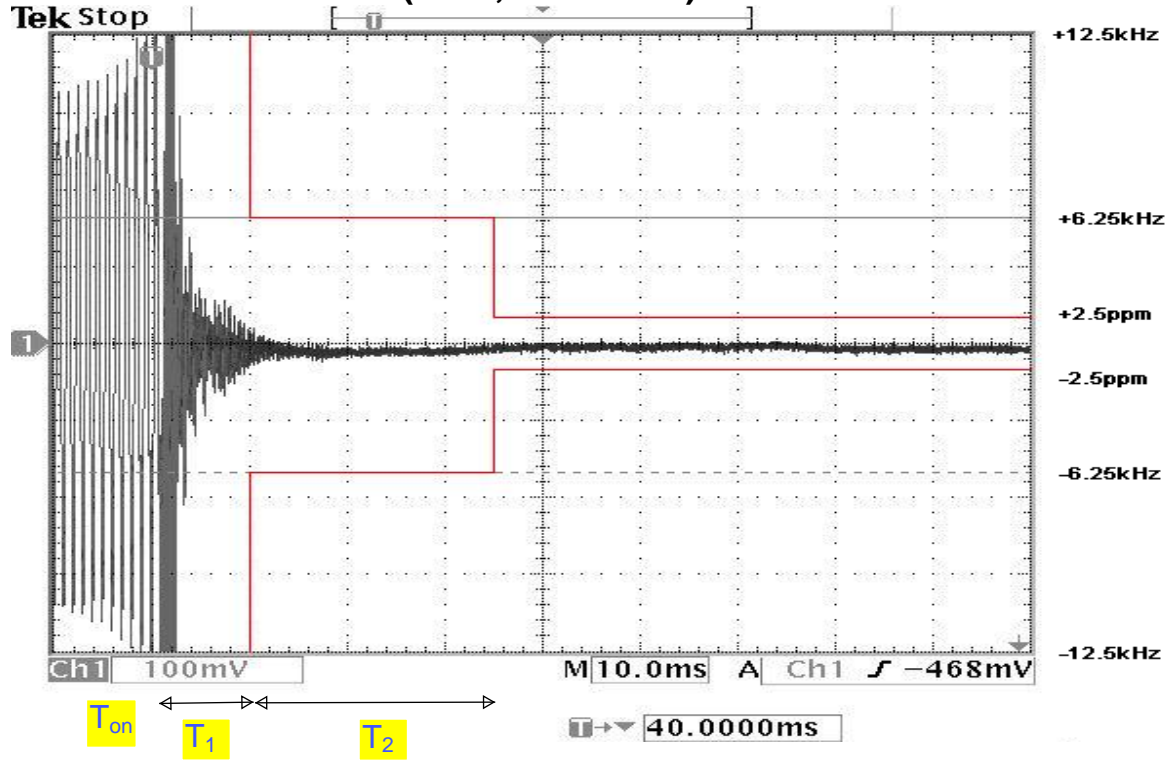

INTERTEK TESTING SERVICES

Transient Behavior Plots

Plot 12.5kHz On Time (Ch 1, 406.1MHz)

Plot 12.5kHz Off Time (Ch 1, 406.1MHz)

INTERTEK TESTING SERVICES

Transient Behavior Plots

Plot 25kHz On Time (Ch 1, 406.1MHz)

Plot 25kHz Off Time (Ch 1, 406.1MHz)