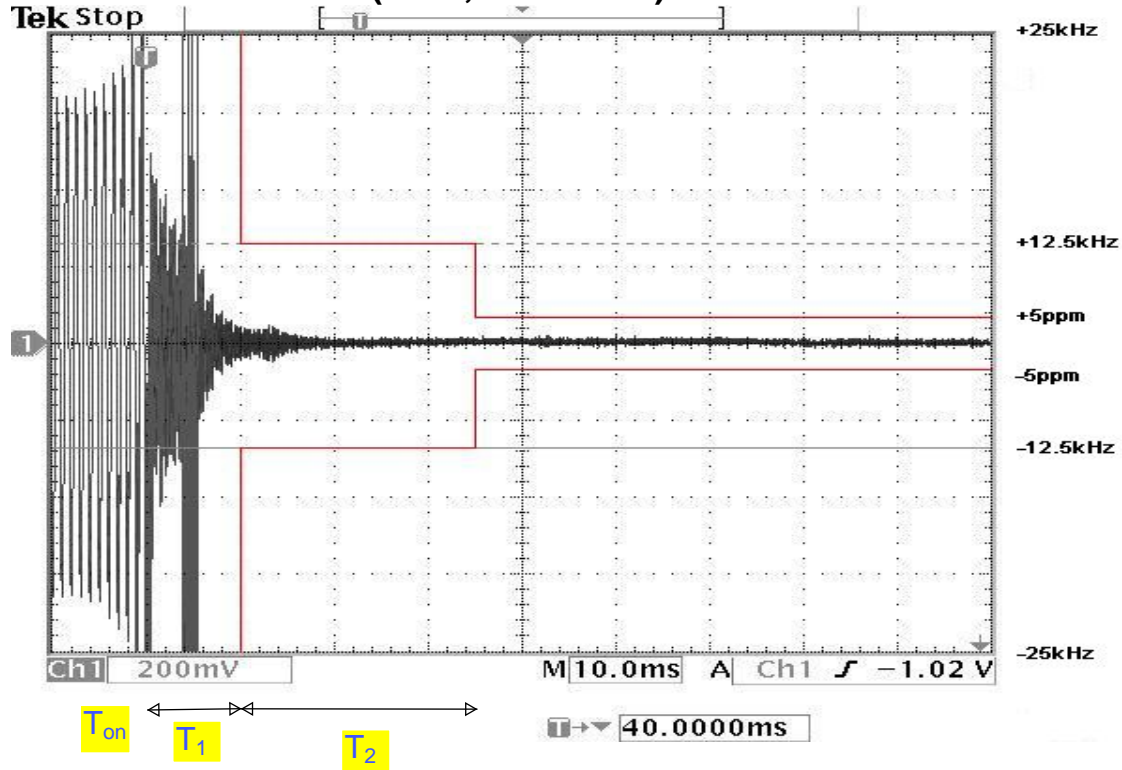

INTERTEK TESTING SERVICES

Transient Behavior Plots

Plot 12.5kHz On Time (Ch 1, 406.1MHz)

Plot 12.5kHz Off Time (Ch 1, 406.1MHz)

INTERTEK TESTING SERVICES

Transient Behavior Plots

Plot 25kHz On Time (Ch 1, 406.1MHz)

Plot 25kHz Off Time (Ch 1, 406.1MHz)