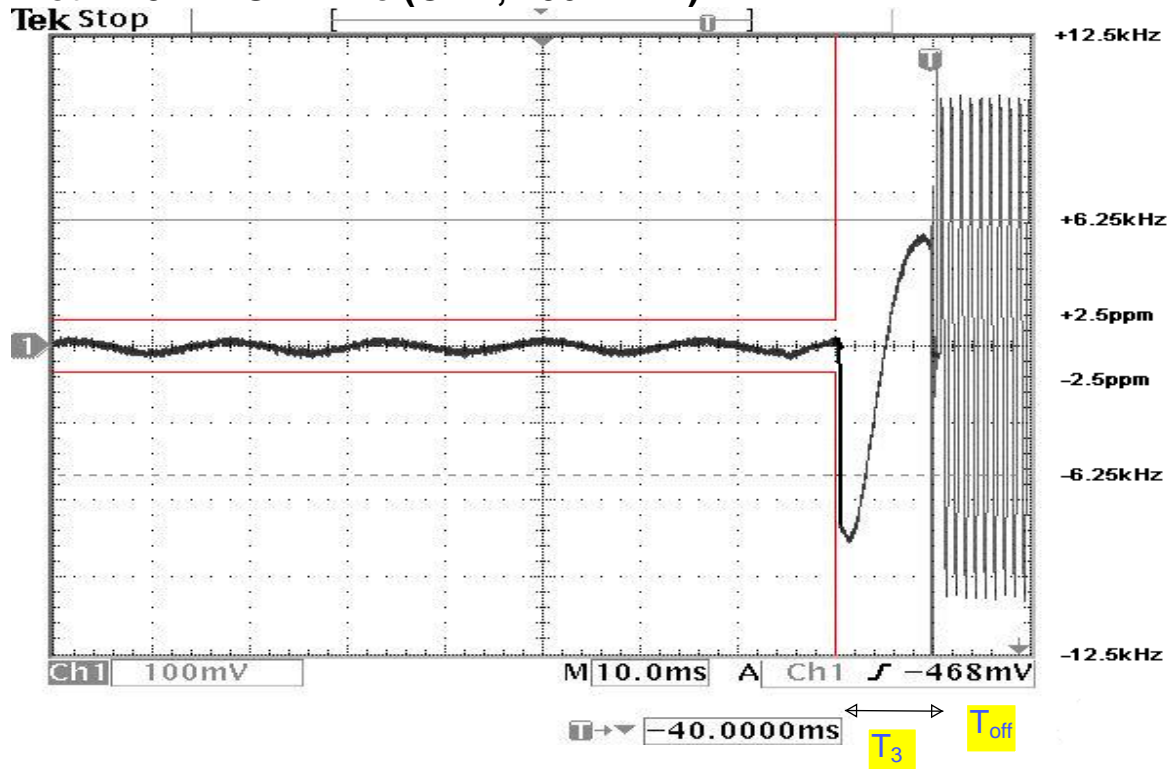

INTERTEK TESTING SERVICES

Transient Behavior Plots

Plot 12.5kHz On Time (Ch 1, 406.1MHz)

Plot 12.5kHz Off Time (Ch 1, 406.1MHz)

INTERTEK TESTING SERVICES

Transient Behavior Plots

Plot 25kHz On Time (Ch 1, 406.1MHz)

Plot 25kHz Off Time (Ch 1, 406.1MHz)