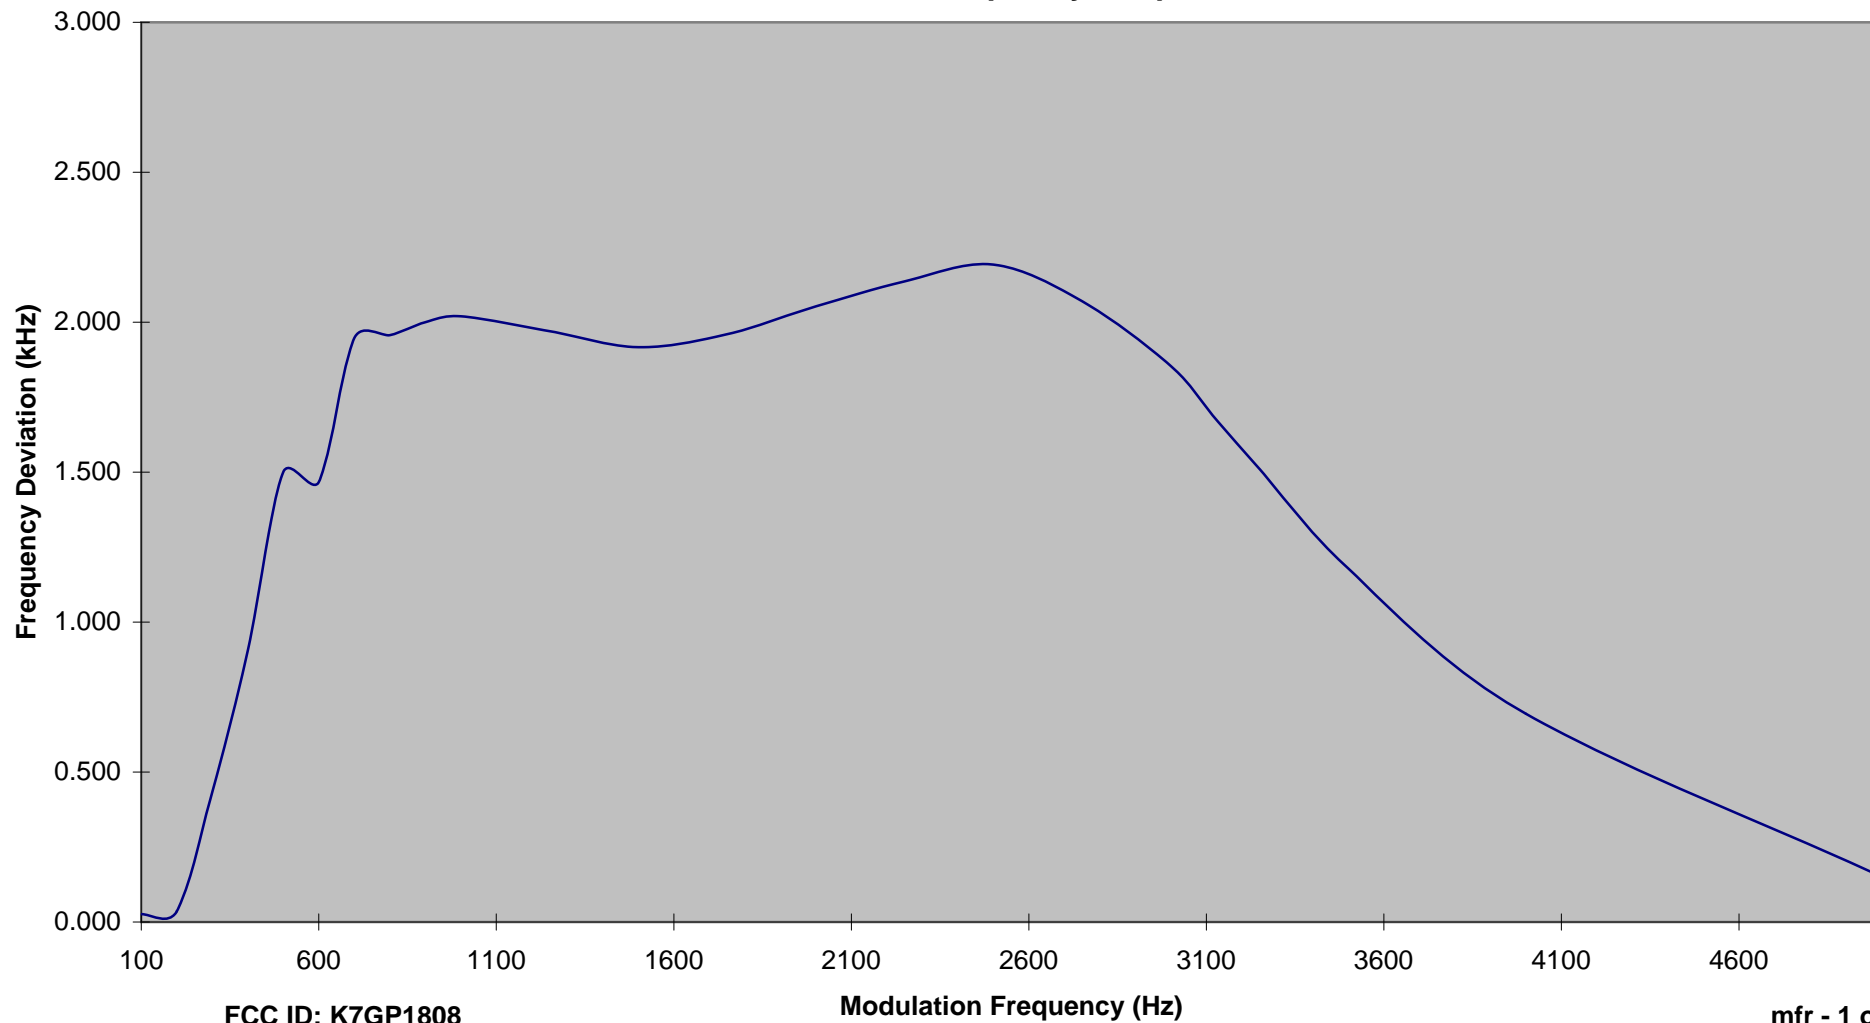

For 12.5kHz Channel

INTERTEK TESTING SERVICES

Modulation Frequency Response

FCC ID: K7GP1808

Modulation Frequency (Hz)

mfr - 1 of 4

For 12.5kHz Channel

INTERTEK TESTING SERVICES

Modulation Frequency Response

FCC ID: K7GP1808

For 25kHz Channel

INTERTEK TESTING SERVICES

Modulation Frequency Response

FCC ID: K7GP1808

Modulation Frequency (Hz)

mfr - 3 of 4

For 25kHz Channel

INTERTEK TESTING SERVICES

Modulation Frequency Response

FCC ID: K7GP1808