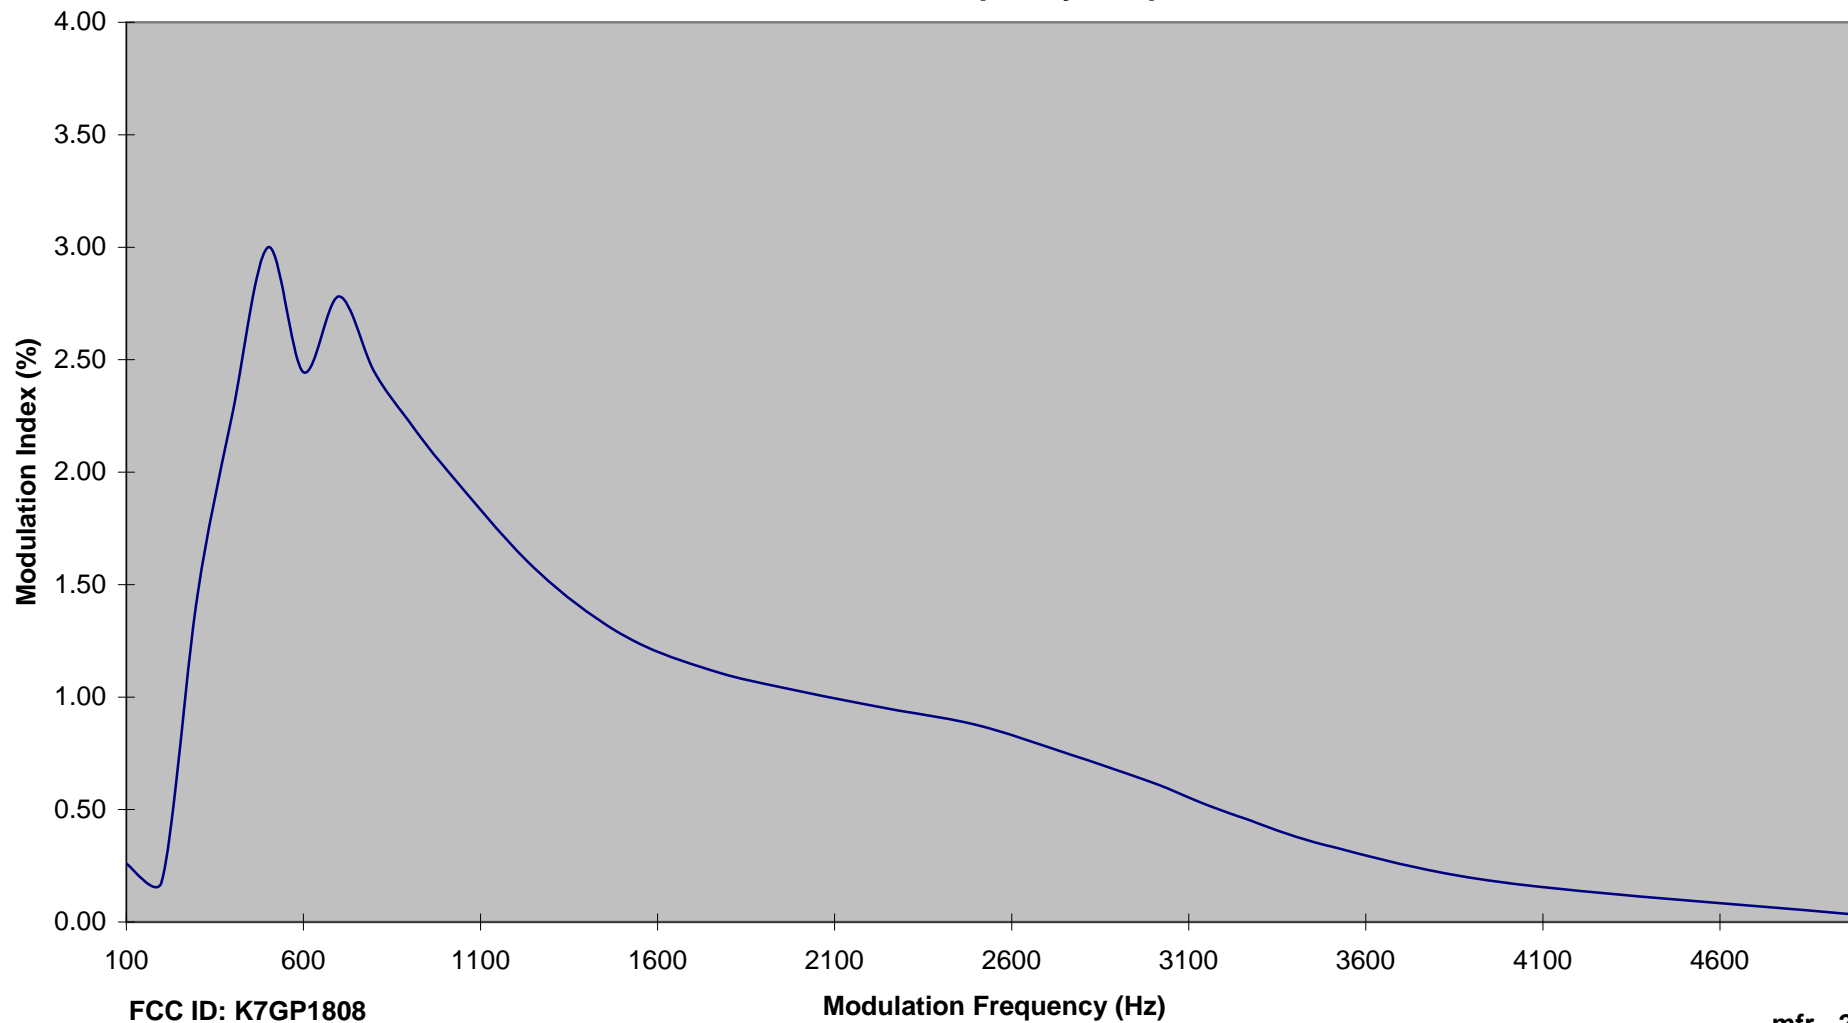

For 12.5kHz Channel

INTERTEK TESTING SERVICES

Modulation Frequency Response

FCC ID: K7GP1808

Modulation Frequency (Hz)

mfr - 1 of 4

For 12.5kHz Channel

INTERTEK TESTING SERVICES

Modulation Frequency Response

FCC ID: K7GP1808

For 25kHz Channel

INTERTEK TESTING SERVICES

Modulation Frequency Response

FCC ID: K7GP1808

Modulation Frequency (Hz)

mfr - 3 of 4

For 25kHz Channel

INTERTEK TESTING SERVICES

Modulation Frequency Response

FCC ID: K7GP1808