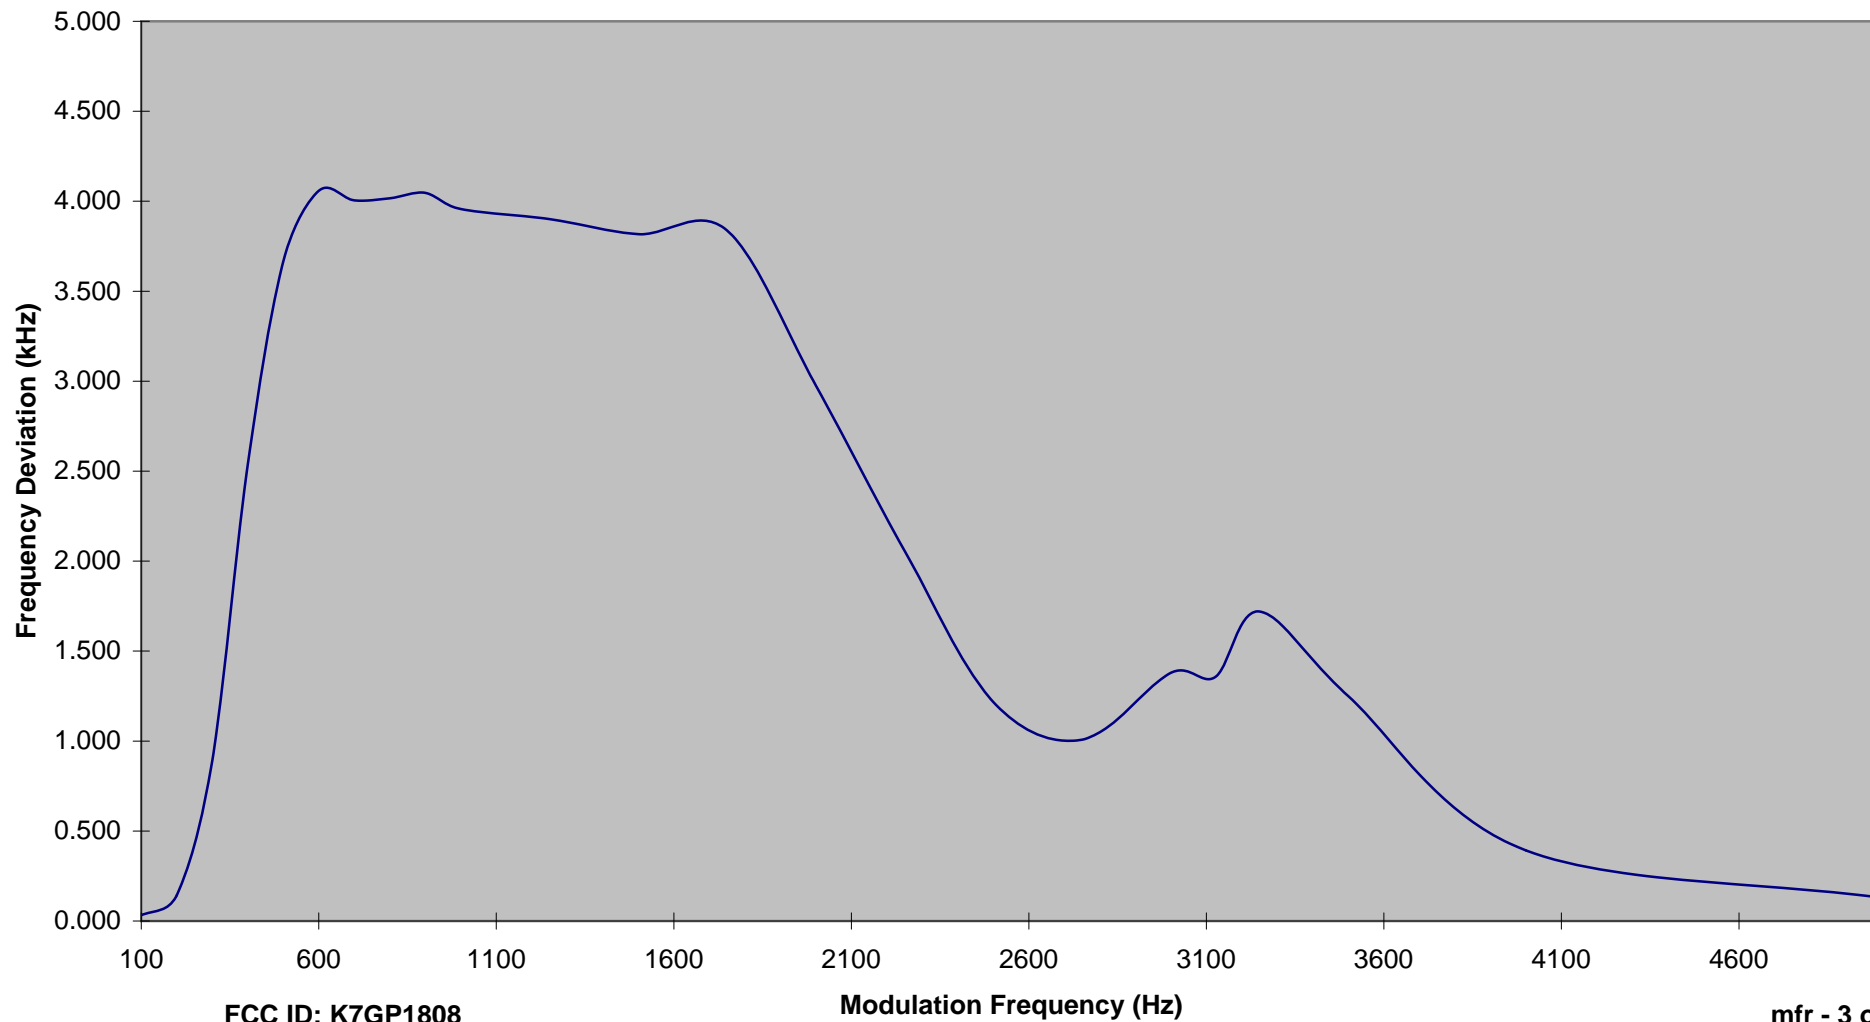

Modulation Frequency Response

FCC ID: K7GP1808

For 25kHz Channel

INTERTEK TESTING SERVICES

Modulation Frequency Response

FCC ID: K7GP1808

Modulation Frequency (Hz)

mfr - 3 of 4