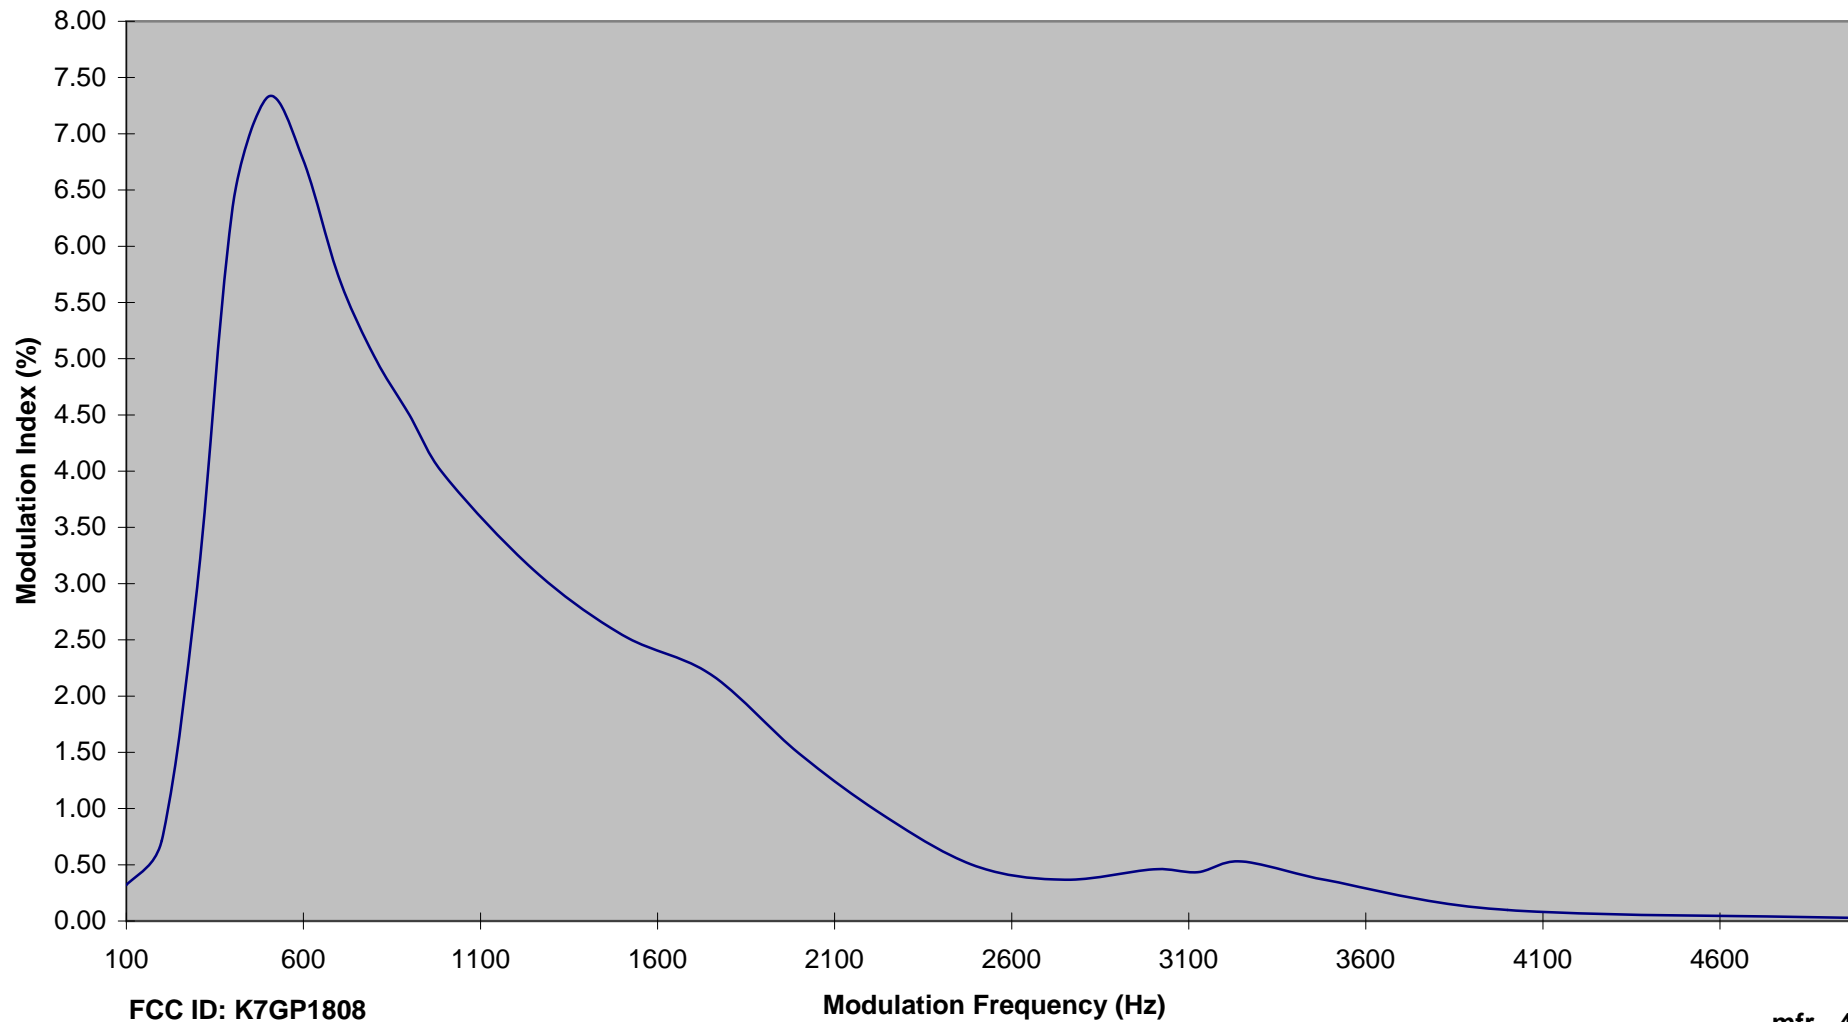

For 25kHz Channel

INTERTEK TESTING SERVICES

Modulation Frequency Response

FCC ID: K7GP1808