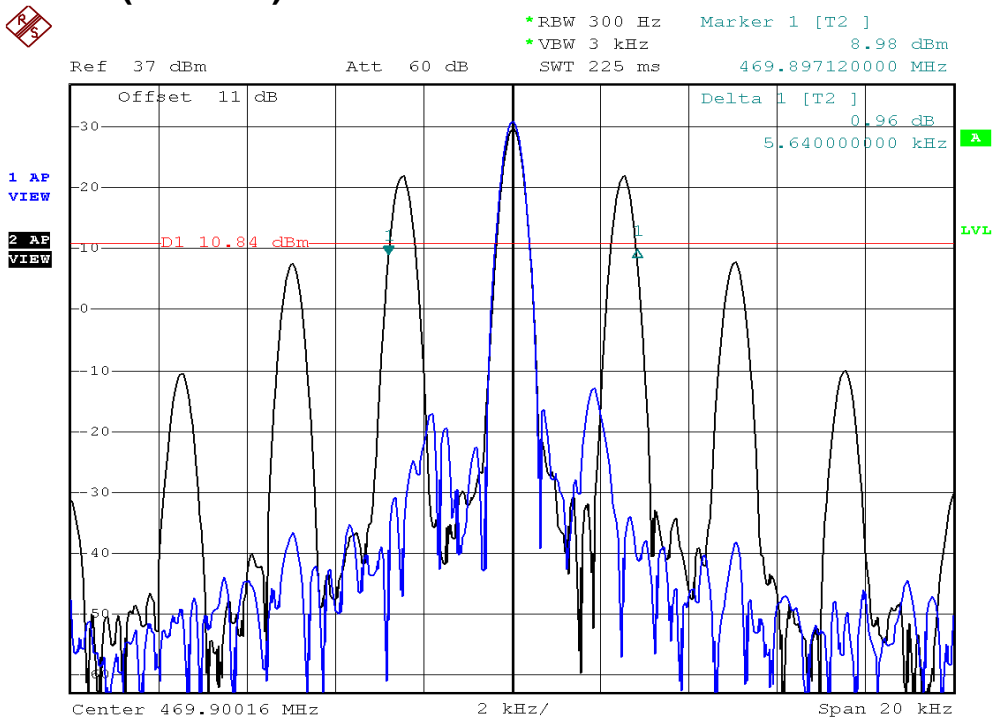

INTERTEK TESTING SERVICES

Bandwidth Plots

Ch 1 (12.5kHz)

Ch 1 (25kHz)

INTERTEK TESTING SERVICES

Bandwidth Plots

Ch 16 (12.5kHz)

Ch 16 (25kHz)

INTERTEK TESTING SERVICES

Bandwidth Plots

Ch 32 (12.5kHz)

Ch 32 (25kHz)

INTERTEK TESTING SERVICES

Bandwidth Plots

Ch 1 (12.5kHz, CTCSS)

Ch 1 (25kHz, CTCSS)

INTERTEK TESTING SERVICES

Bandwidth Plots

Ch 16 (12.5kHz, CTCSS)

Ch 16 (25kHz, CTCSS)

INTERTEK TESTING SERVICES

Bandwidth Plots

Ch 32 (12.5kHz, CTCSS)

Ch 32 (25kHz, CTCSS)