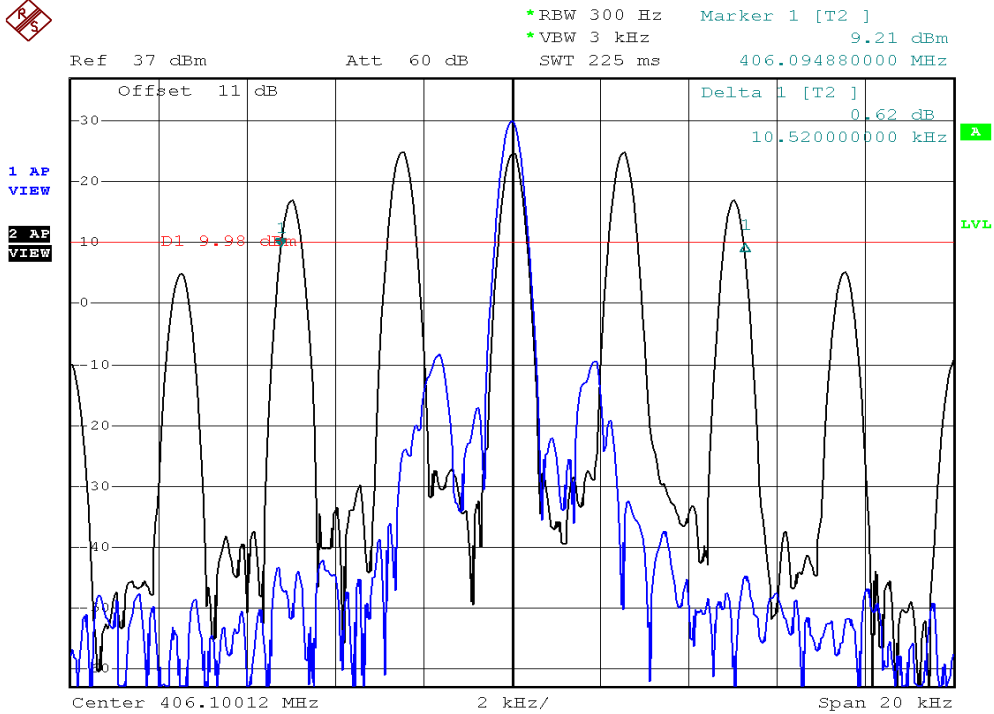

INTERTEK TESTING SERVICES

Bandwidth Plots

Ch 1 (12.5kHz)

Ch 1 (25kHz)

INTERTEK TESTING SERVICES

Bandwidth Plots

Ch 16 (12.5kHz)

Ch 16 (25kHz)

INTERTEK TESTING SERVICES

Bandwidth Plots

Ch 32 (12.5kHz)

Ch 32 (25kHz)

INTERTEK TESTING SERVICES

Bandwidth Plots

Ch 1 (12.5kHz, CTCSS)

Ch 1 (25kHz, CTCSS)

INTERTEK TESTING SERVICES

Bandwidth Plots

Ch 16 (12.5kHz, CTCSS)

Ch 16 (25kHz, CTCSS)

INTERTEK TESTING SERVICES

Bandwidth Plots

Ch 32 (12.5kHz, CTCSS)

Ch 32 (25kHz, CTCSS)