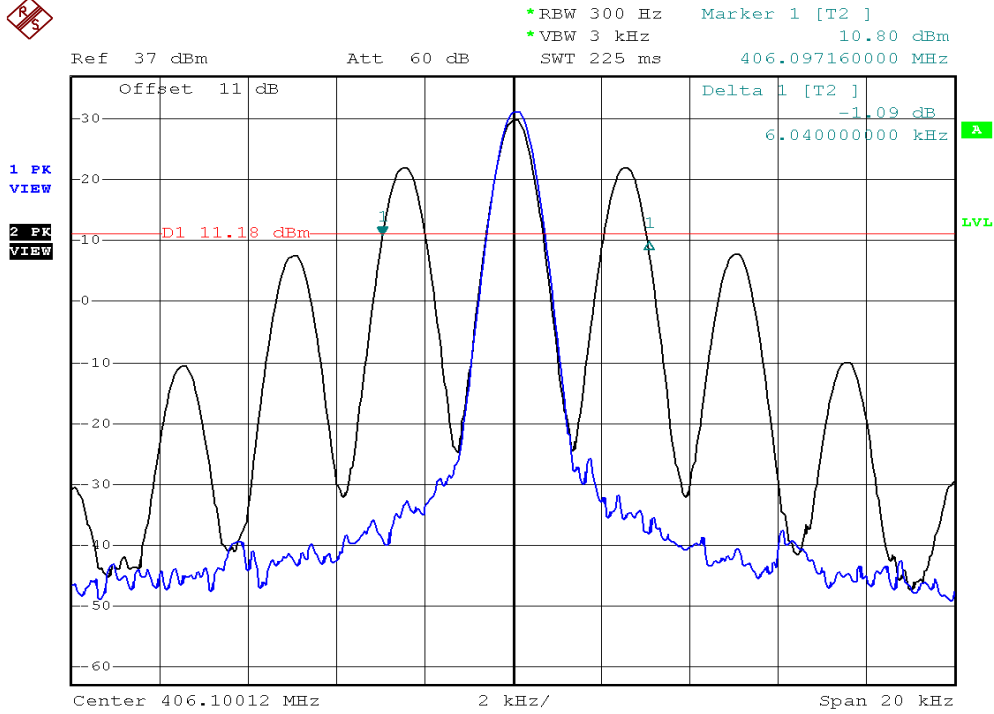

INTERTEK TESTING SERVICES

Bandwidth Plots

Ch 32 (12.5kHz)

Ch 32 (25kHz)

INTERTEK TESTING SERVICES

Bandwidth Plots

Ch 1 (12.5kHz, CTCSS)

Ch 1 (25kHz, CTCSS)

INTERTEK TESTING SERVICES

Bandwidth Plots

Ch 16 (12.5kHz, CTCSS)

Ch 16 (25kHz, CTCSS)

INTERTEK TESTING SERVICES

Bandwidth Plots

Ch 32 (12.5kHz, CTCSS)

Ch 32 (25kHz, CTCSS)