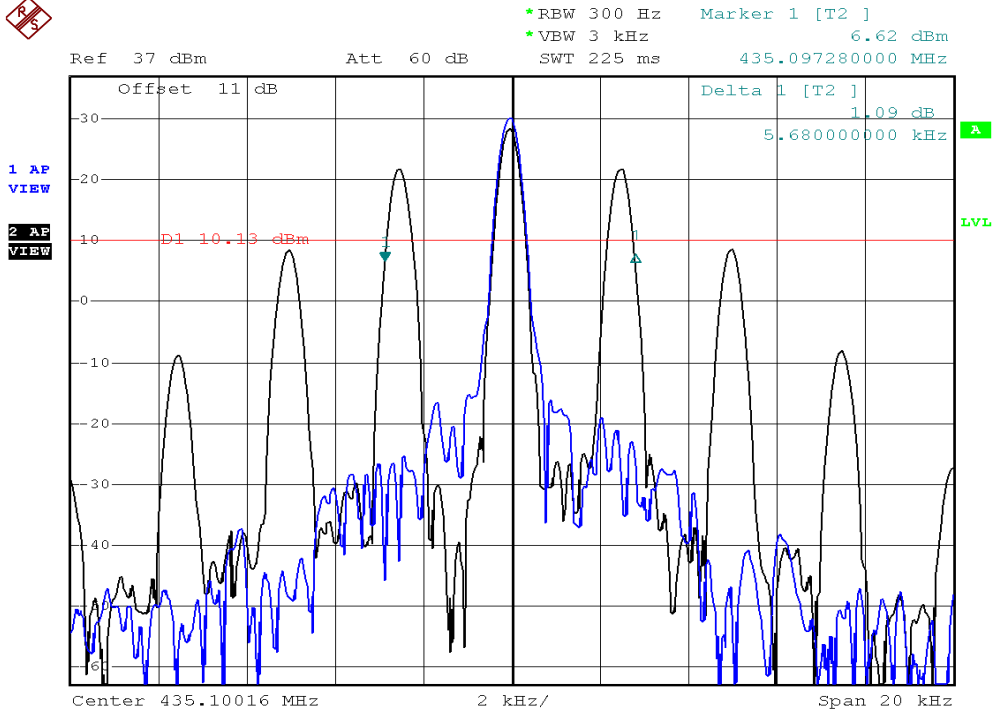

INTERTEK TESTING SERVICES

Bandwidth Plots

Ch 1 (12.5kHz)

Ch 1 (25kHz)

INTERTEK TESTING SERVICES

Bandwidth Plots

Ch 16 (12.5kHz)

Ch 16 (25kHz)

INTERTEK TESTING SERVICES

Bandwidth Plots

Ch 32 (12.5kHz)

Ch 32 (25kHz)

INTERTEK TESTING SERVICES

Bandwidth Plots

Ch 1 (12.5kHz, CTCSS)

Ch 1 (25kHz, CTCSS)

INTERTEK TESTING SERVICES

Bandwidth Plots

Ch 16 (12.5kHz, CTCSS)

Ch 16 (25kHz, CTCSS)

INTERTEK TESTING SERVICES

Bandwidth Plots

Ch 32 (12.5kHz, CTCSS)

Ch 32 (25kHz, CTCSS)