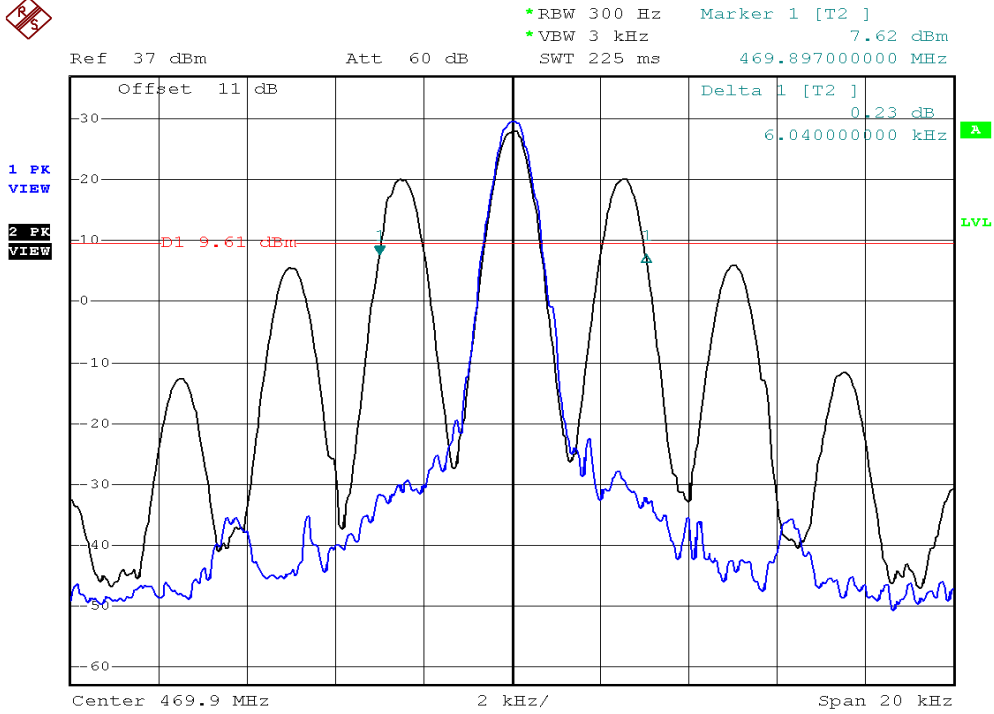

INTERTEK TESTING SERVICES

Bandwidth Plots

Ch 16 (12.5kHz, CTCSS)

Ch 16 (25kHz, CTCSS)

INTERTEK TESTING SERVICES

Bandwidth Plots

Ch 32 (12.5kHz, CTCSS)

Ch 32 (25kHz, CTCSS)