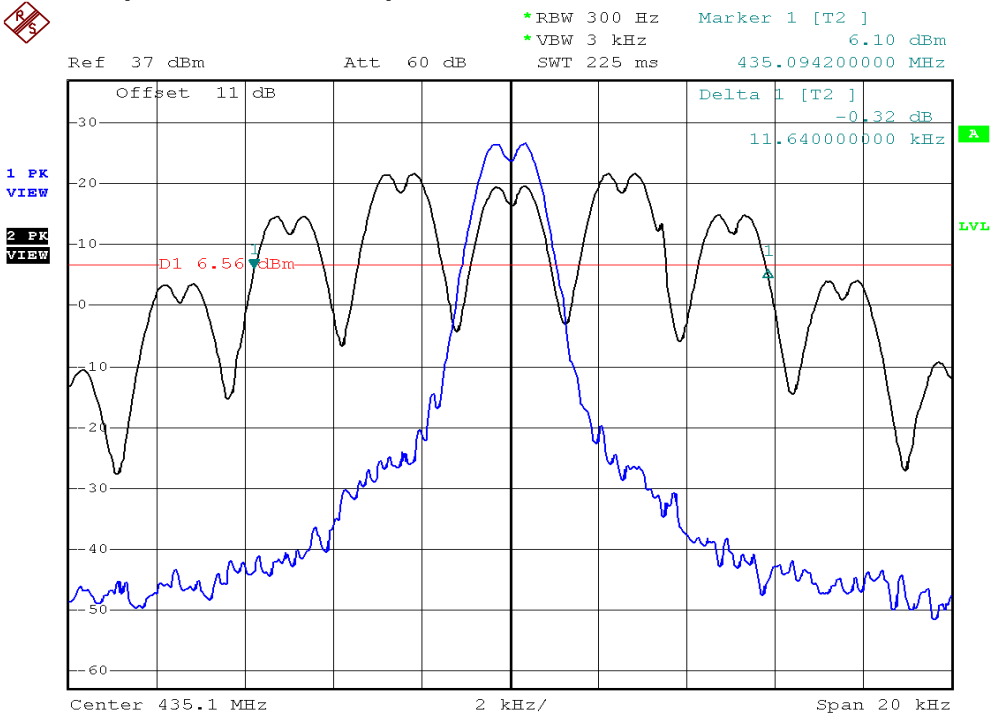

INTERTEK TESTING SERVICES

Bandwidth Plots

Ch 32 (12.5kHz)

Ch 32 (25kHz)

INTERTEK TESTING SERVICES

Bandwidth Plots

Ch 1 (12.5kHz, CTCSS)

Ch 1 (25kHz, CTCSS)

INTERTEK TESTING SERVICES

Bandwidth Plots

Ch 16 (12.5kHz, CTCSS)

Ch 16 (25kHz, CTCSS)

INTERTEK TESTING SERVICES

Bandwidth Plots

Ch 32 (12.5kHz, CTCSS)

Ch 32 (25kHz, CTCSS)