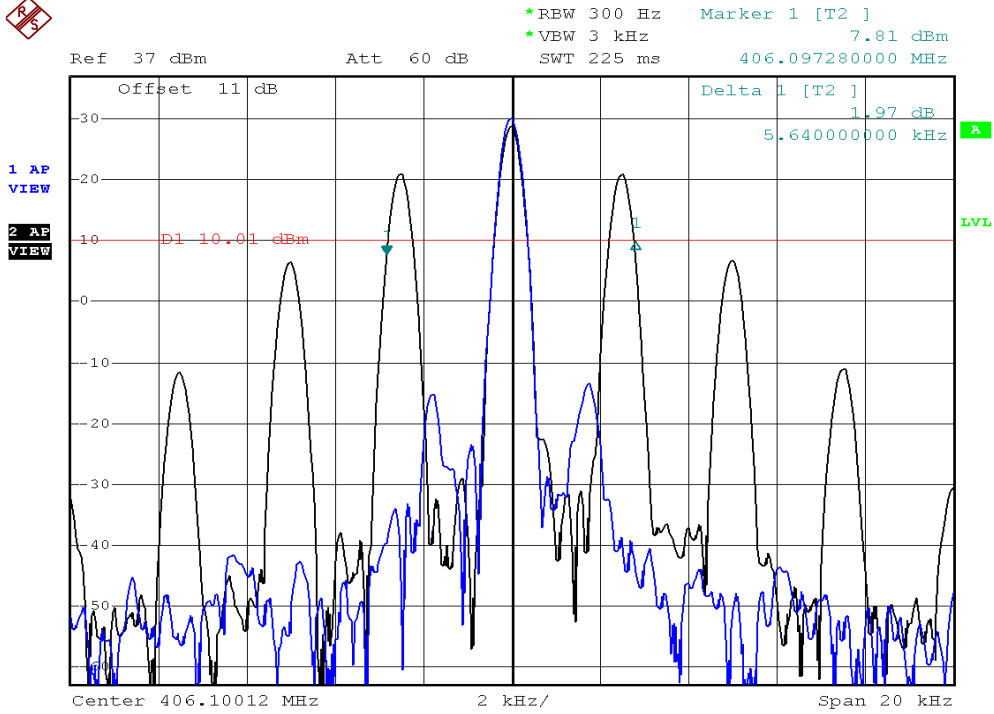

INTERTEK TESTING SERVICES

Bandwidth Plots

Ch 1 (12.5kHz)

Ch 1 (25kHz)

INTERTEK TESTING SERVICES

Bandwidth Plots

Ch 16 (12.5kHz)

Ch 16 (25kHz)

INTERTEK TESTING SERVICES

Bandwidth Plots

Ch 32 (12.5kHz)

Ch 32 (25kHz)

INTERTEK TESTING SERVICES

Bandwidth Plots

Ch 1 (12.5kHz, CTCSS)

Ch 1 (25kHz, CTCSS)

INTERTEK TESTING SERVICES

Bandwidth Plots

Ch 16 (12.5kHz, CTCSS)

Ch 16 (25kHz, CTCSS)

INTERTEK TESTING SERVICES

Bandwidth Plots

Ch 32 (12.5kHz, CTCSS)

Ch 32 (25kHz, CTCSS)