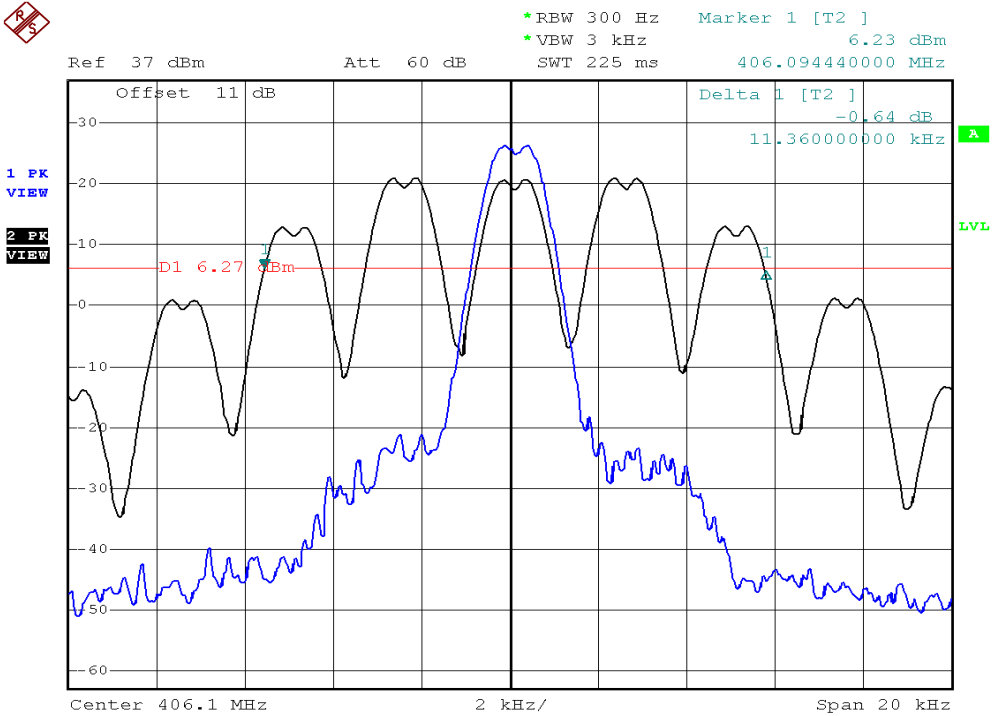

INTERTEK TESTING SERVICES

Bandwidth Plots

Ch 32 (12.5kHz)

Ch 32 (25kHz)

INTERTEK TESTING SERVICES

Bandwidth Plots

Ch 1 (12.5kHz, CTCSS)

Ch 1 (25kHz, CTCSS)

INTERTEK TESTING SERVICES

Bandwidth Plots

Ch 16 (12.5kHz, CTCSS)

Ch 16 (25kHz, CTCSS)

INTERTEK TESTING SERVICES

Bandwidth Plots

Ch 32 (12.5kHz, CTCSS)

Ch 32 (25kHz, CTCSS)