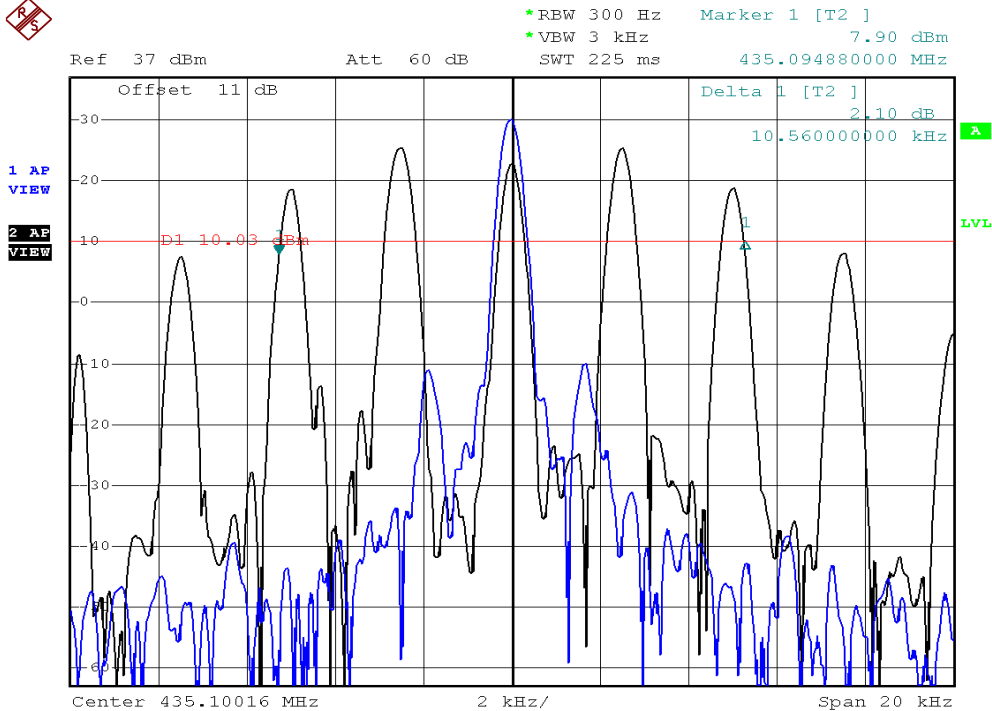

INTERTEK TESTING SERVICES

Bandwidth Plots

Ch 1 (12.5kHz)

Ch 1 (25kHz)

INTERTEK TESTING SERVICES

Bandwidth Plots

Ch 16 (12.5kHz)

Ch 16 (25kHz)

INTERTEK TESTING SERVICES

Bandwidth Plots

Ch 32 (12.5kHz)

Ch 32 (25kHz)

INTERTEK TESTING SERVICES

Bandwidth Plots

Ch 1 (12.5kHz, CTCSS)

Ch 1 (25kHz, CTCSS)

INTERTEK TESTING SERVICES

Bandwidth Plots

Ch 16 (12.5kHz, CTCSS)

Ch 16 (25kHz, CTCSS)

INTERTEK TESTING SERVICES

Bandwidth Plots

Ch 32 (12.5kHz, CTCSS)

Ch 32 (25kHz, CTCSS)