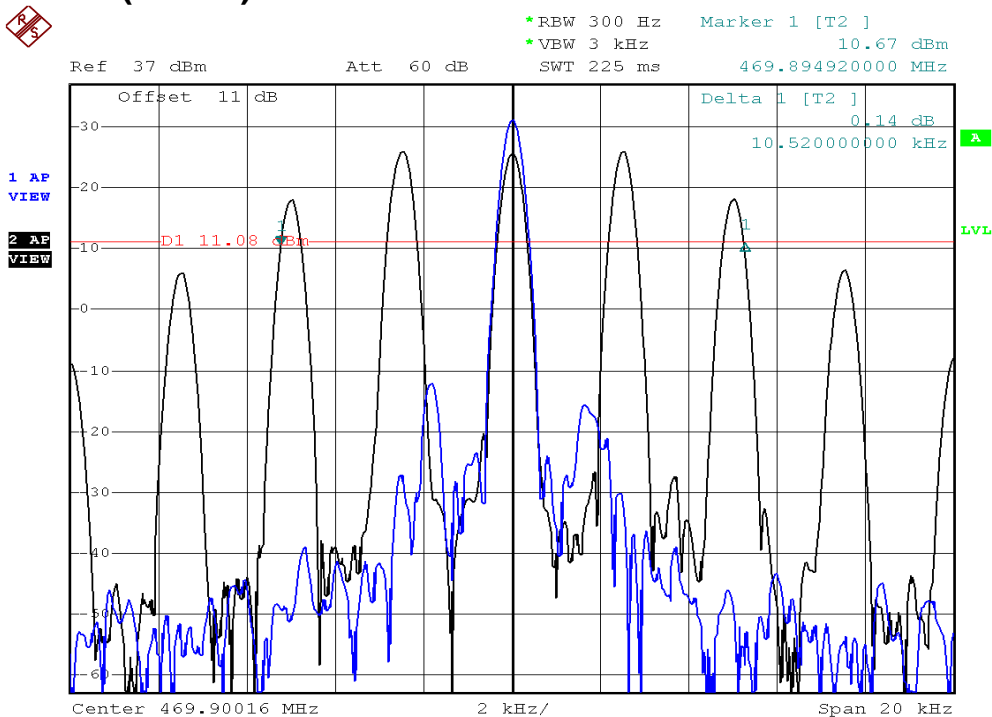

INTERTEK TESTING SERVICES

Bandwidth Plots

Ch 1 (12.5kHz)

Ch 1 (25kHz)

INTERTEK TESTING SERVICES

Bandwidth Plots

Ch 16 (12.5kHz)

Ch 16 (25kHz)

INTERTEK TESTING SERVICES

Bandwidth Plots

Ch 32 (12.5kHz)

Ch 32 (25kHz)

INTERTEK TESTING SERVICES

Bandwidth Plots

Ch 1 (12.5kHz, CTCSS)

Ch 1 (25kHz, CTCSS)

INTERTEK TESTING SERVICES

Bandwidth Plots

Ch 16 (12.5kHz, CTCSS)

Ch 16 (25kHz, CTCSS)

INTERTEK TESTING SERVICES

Bandwidth Plots

Ch 32 (12.5kHz, CTCSS)

Ch 32 (25kHz, CTCSS)