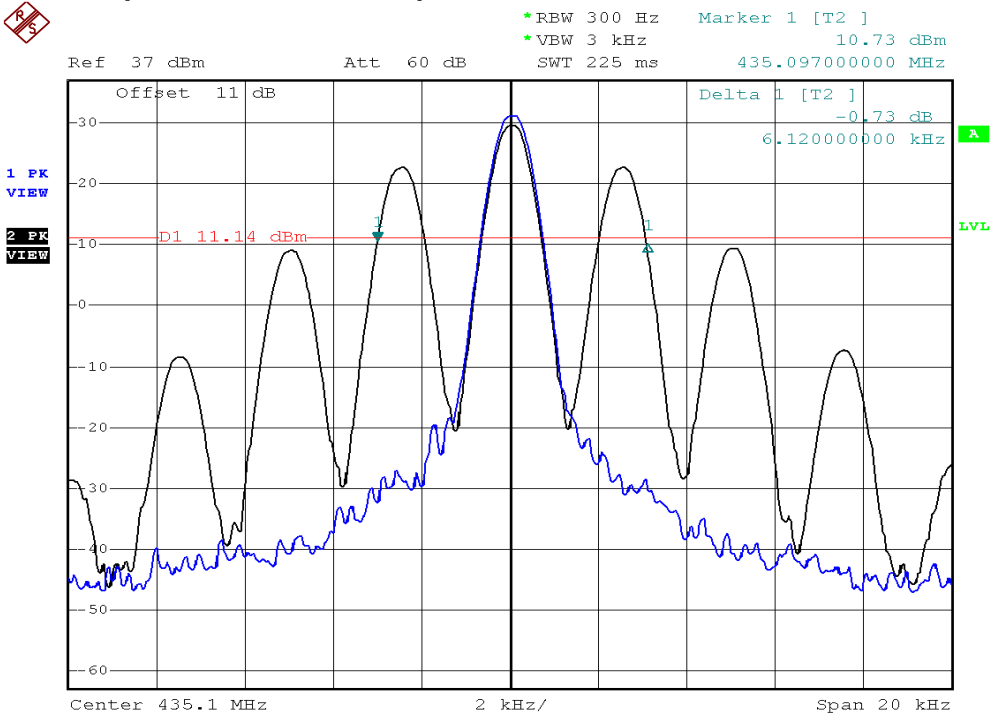

INTERTEK TESTING SERVICES

Bandwidth Plots

Ch 32 (12.5kHz)

Ch 32 (25kHz)

INTERTEK TESTING SERVICES

Bandwidth Plots

Ch 1 (12.5kHz, CTCSS)

Ch 1 (25kHz, CTCSS)

INTERTEK TESTING SERVICES

Bandwidth Plots

Ch 16 (12.5kHz, CTCSS)

Ch 16 (25kHz, CTCSS)

INTERTEK TESTING SERVICES

Bandwidth Plots

Ch 32 (12.5kHz, CTCSS)

Ch 32 (25kHz, CTCSS)