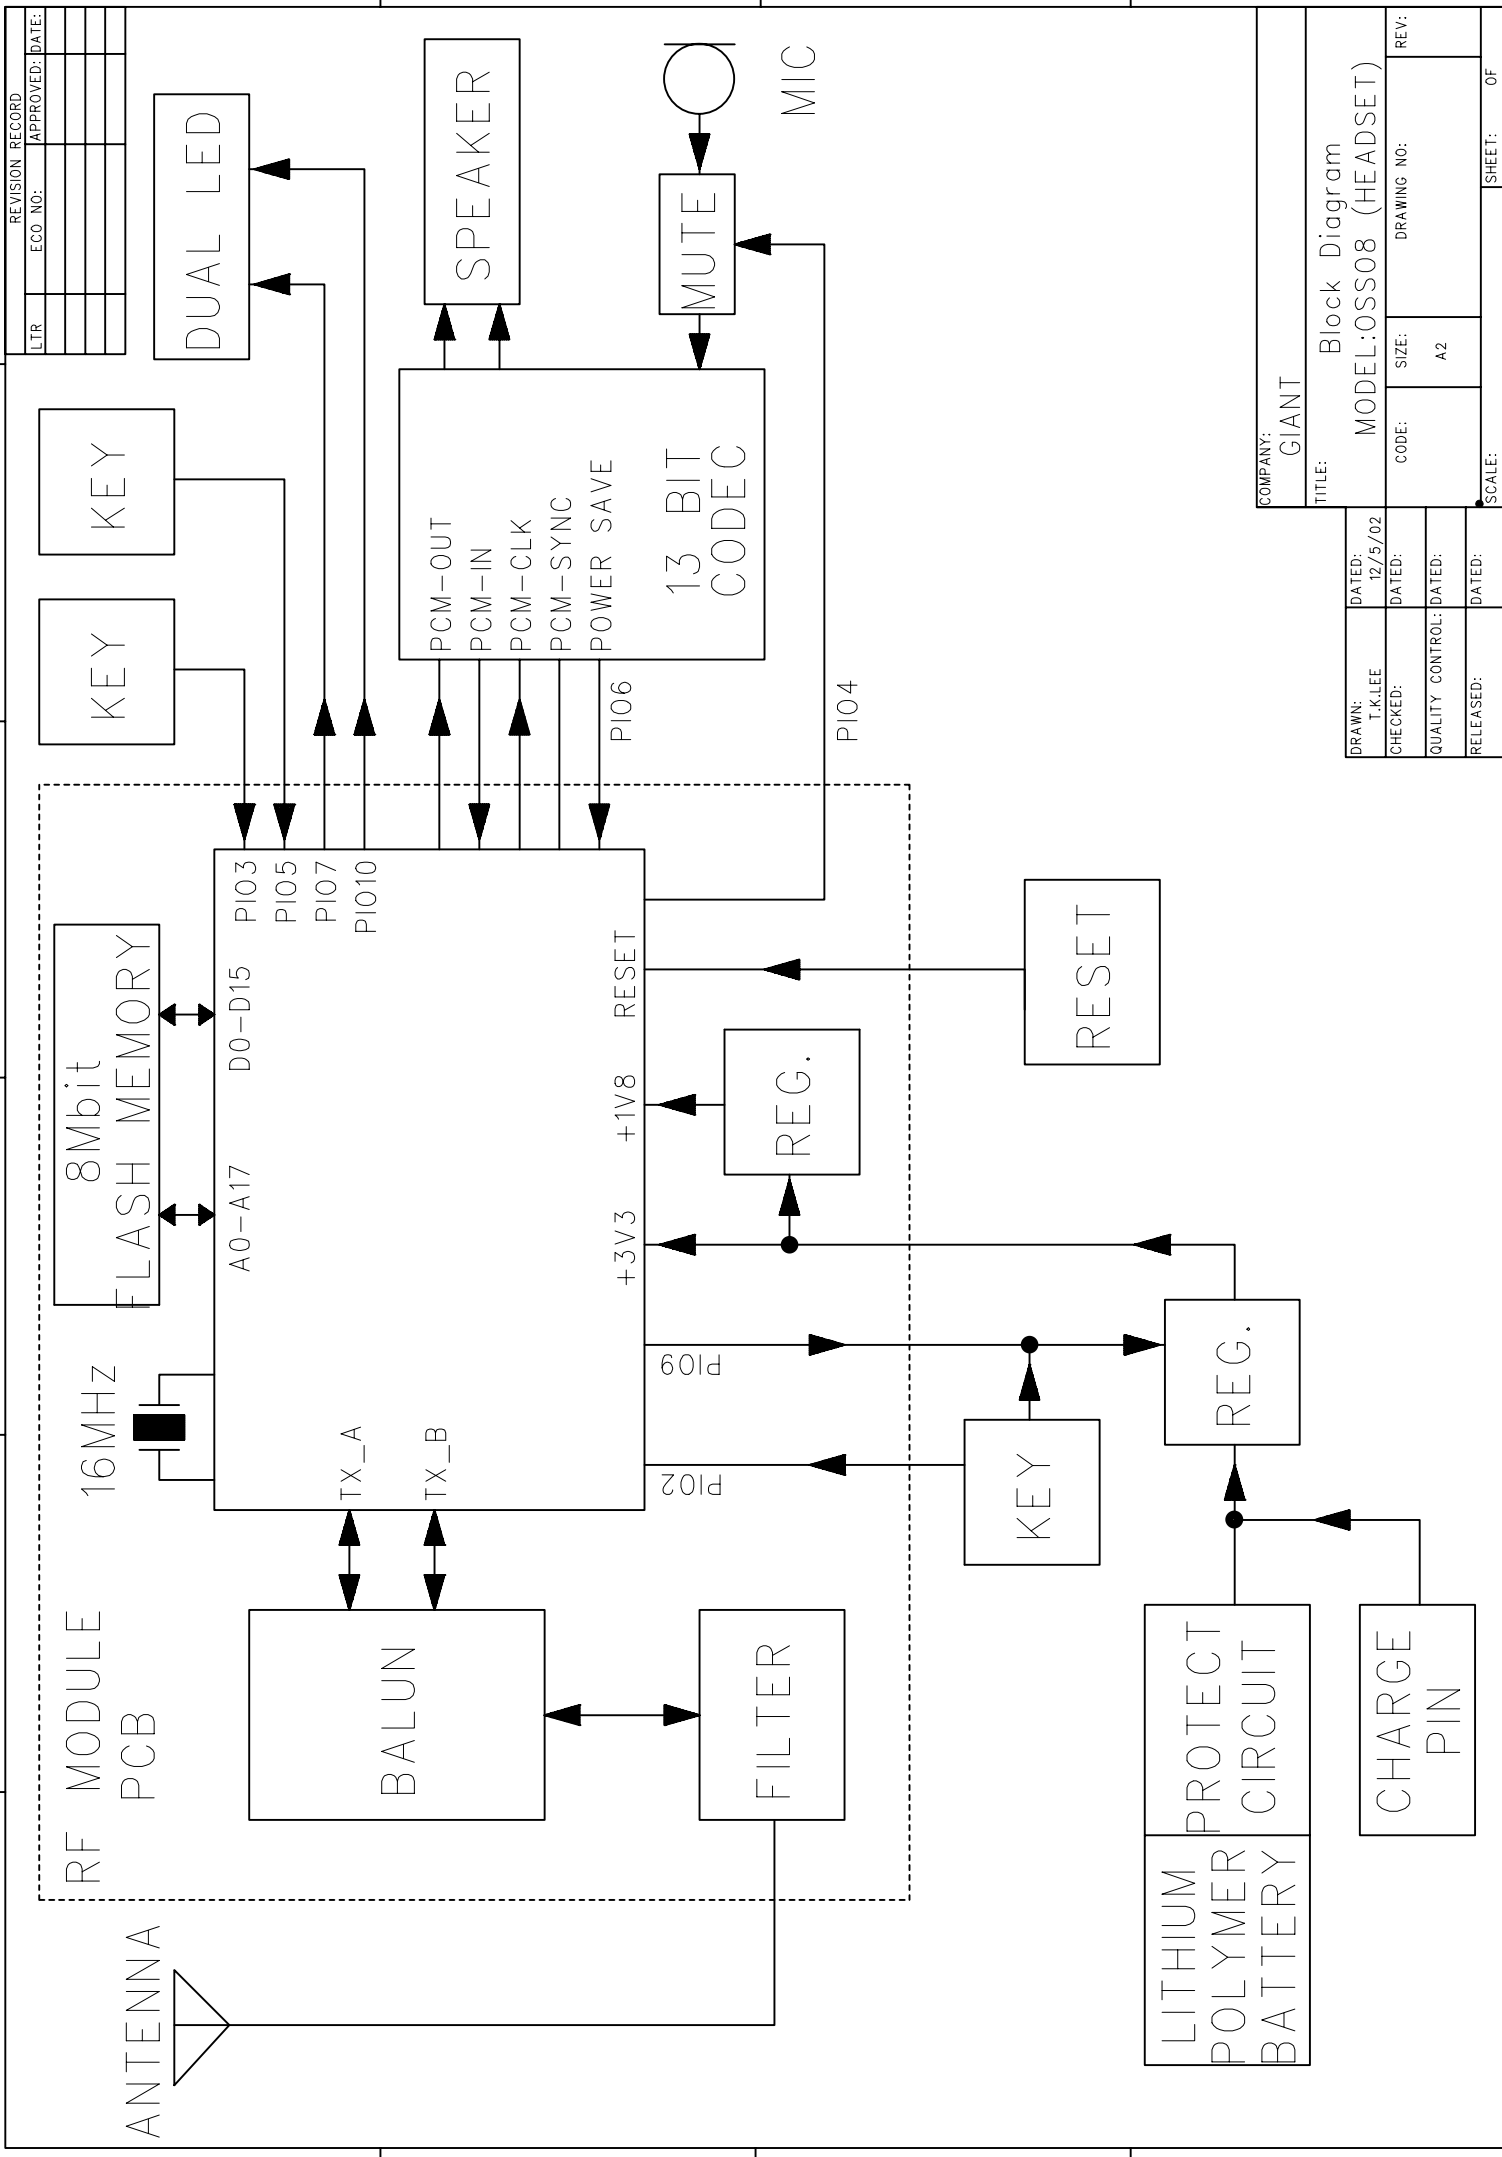

1 2 3 4 5 6

COMPANY: GIANT		TITLE: Block Diagram (HEADSET)	
DRAWN: T.K.LEE	DATED: 12/5/02	CODE: A2	REV: REV:
CHECKED:	DATED:	SIZE: A2	DRAWING NO:
QUALITY CONTROL:	DATED:	SCALE:	SHEET: 0F
RELEASED:	DATED:		