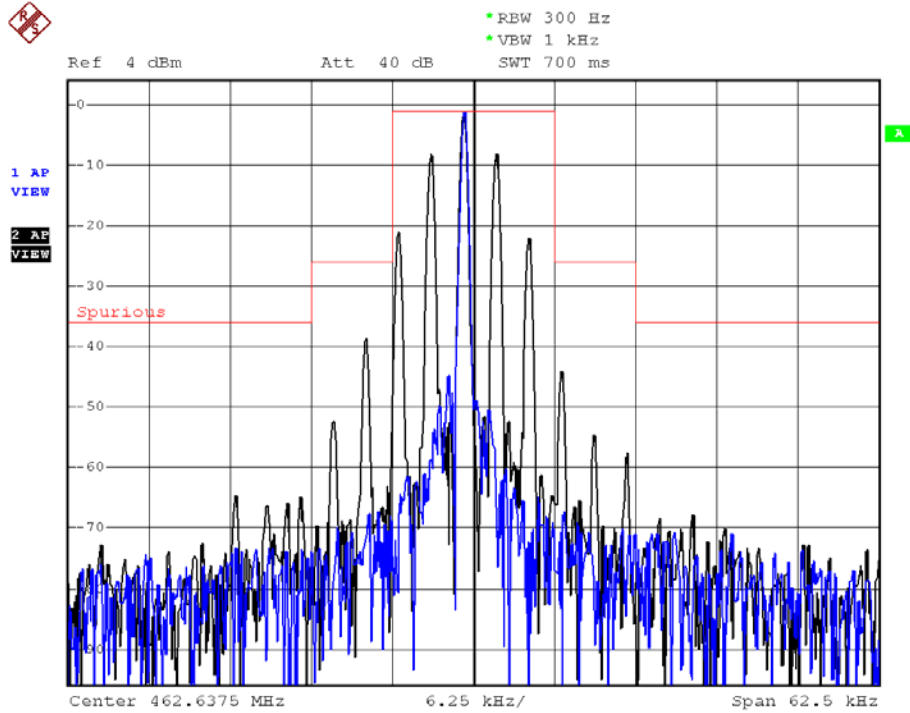

INTERTEK TESTING SERVICES

Spurious Emission Plots

Plot CH4

Plot CH11