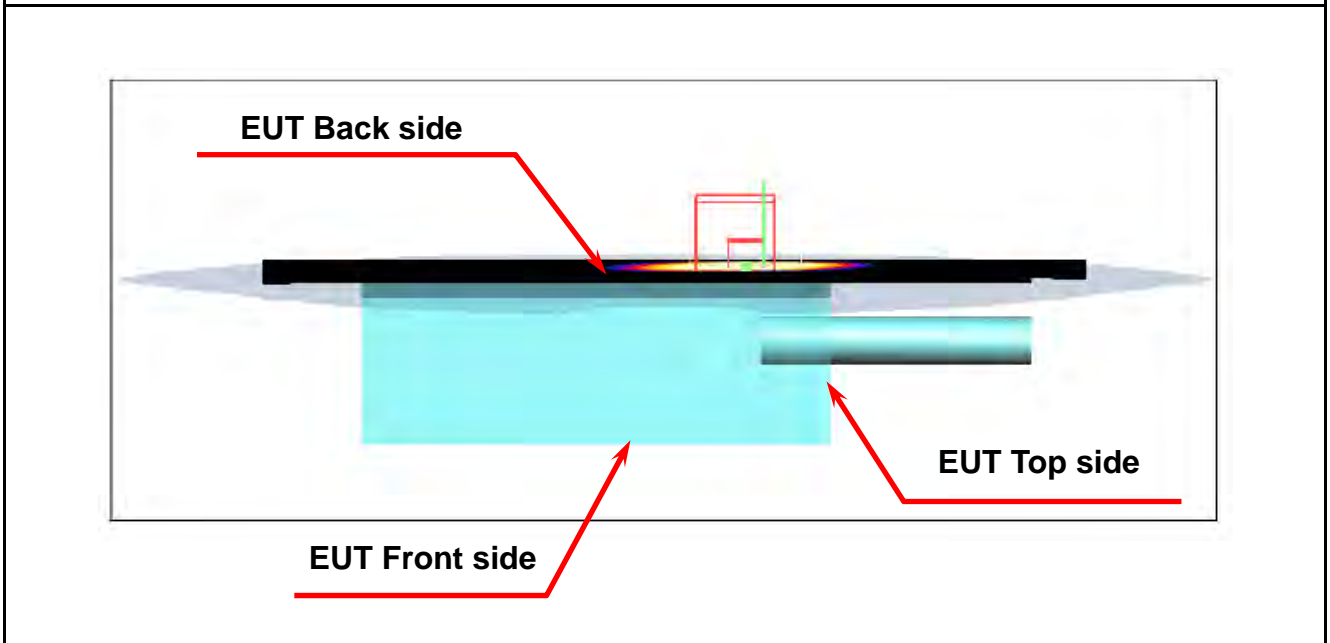

### SAR Test Setup Photographs

EUT Top side

EUT Front side

EUT Back side

**Brain Setup (The front surface to phantom 15mm)**

**Figure 2. Body SAR Test Setup (Flat Section)**

**Music Setup (EUT with headset, the back surface to phantom 15mm)**

**Figure 3. Body SAR Test Setup (Flat Section)**

**Music Setup (EUT with headset and belt-clip, the back surface to phantom 15mm)**

**Figure 4. Body SAR Test Setup (Flat Section)**