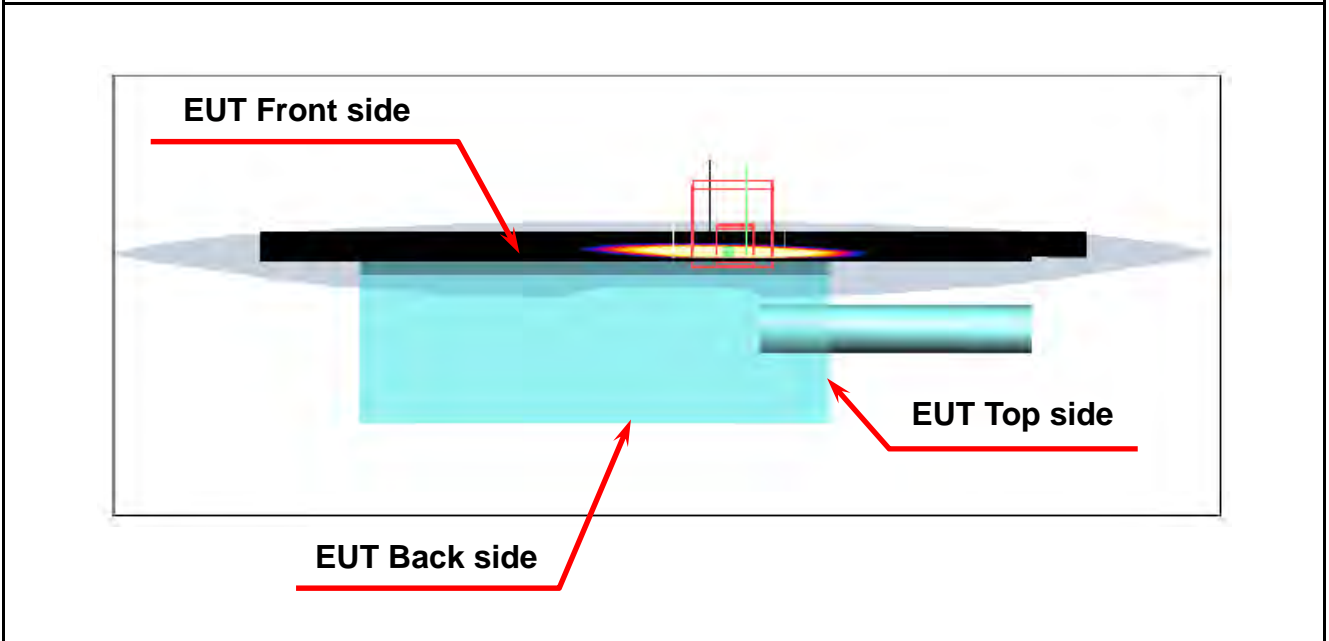

### SAR Test Setup Photographs

EUT Top side

EUT Front side

EUT Back side

**Brain Setup (The front surface to phantom 15mm)**

**Figure 2. Body SAR Test Setup (Flat Section)**

**Music Setup (EUT with headset, the back surface to phantom 15mm)**

**Figure 3. Body SAR Test Setup (Flat Section)**

**Music Setup (EUT with headset and belt-clip, the back surface to phantom 15mm)**

**Figure 4. Body SAR Test Setup (Flat Section)**