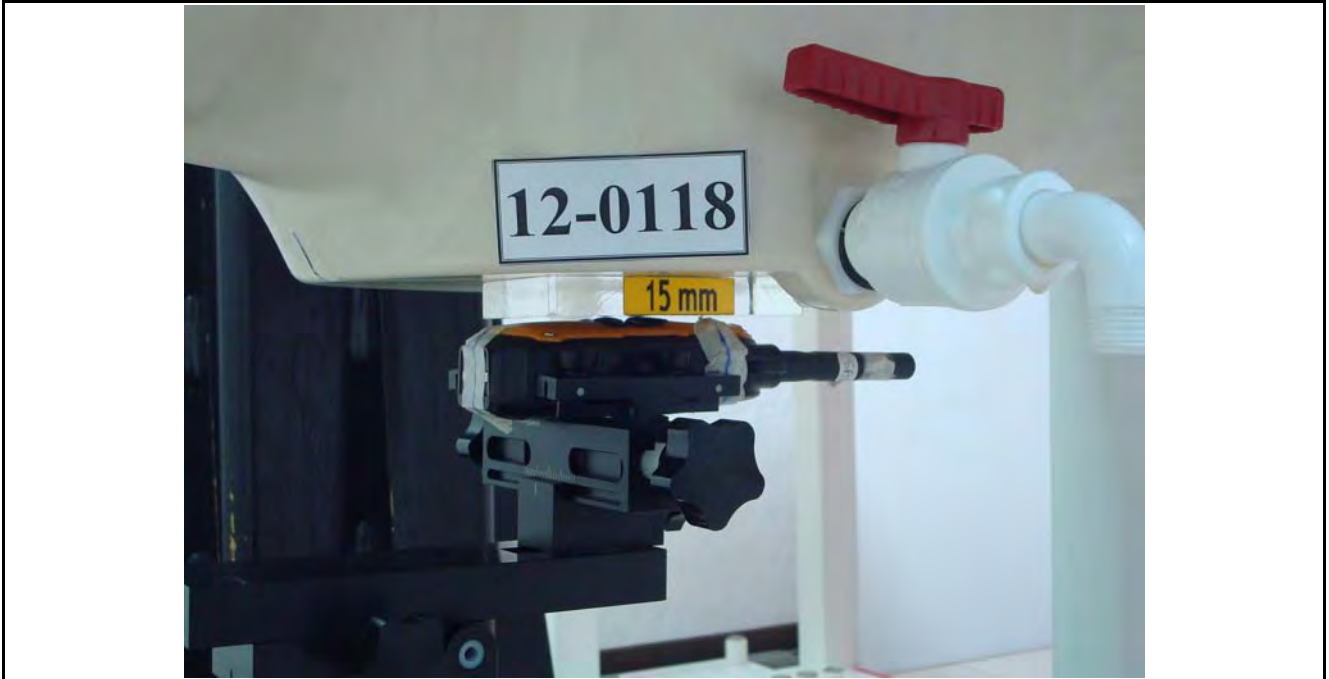

### SAR Test Setup Photographs

EUT Top side

EUT Front side

EUT Back side

**Brain Setup (The front surface to phantom 15mm)**

**Figure 2. Body SAR Test Setup (Flat Section)**

**Music Setup (EUT with headset, the back surface to phantom 15mm)**

**Figure 3. Body SAR Test Setup (Flat Section)**

**Music Setup (EUT with headset and belt-clip, the back surface to phantom 15mm)**

**Figure 4. Body SAR Test Setup (Flat Section)**