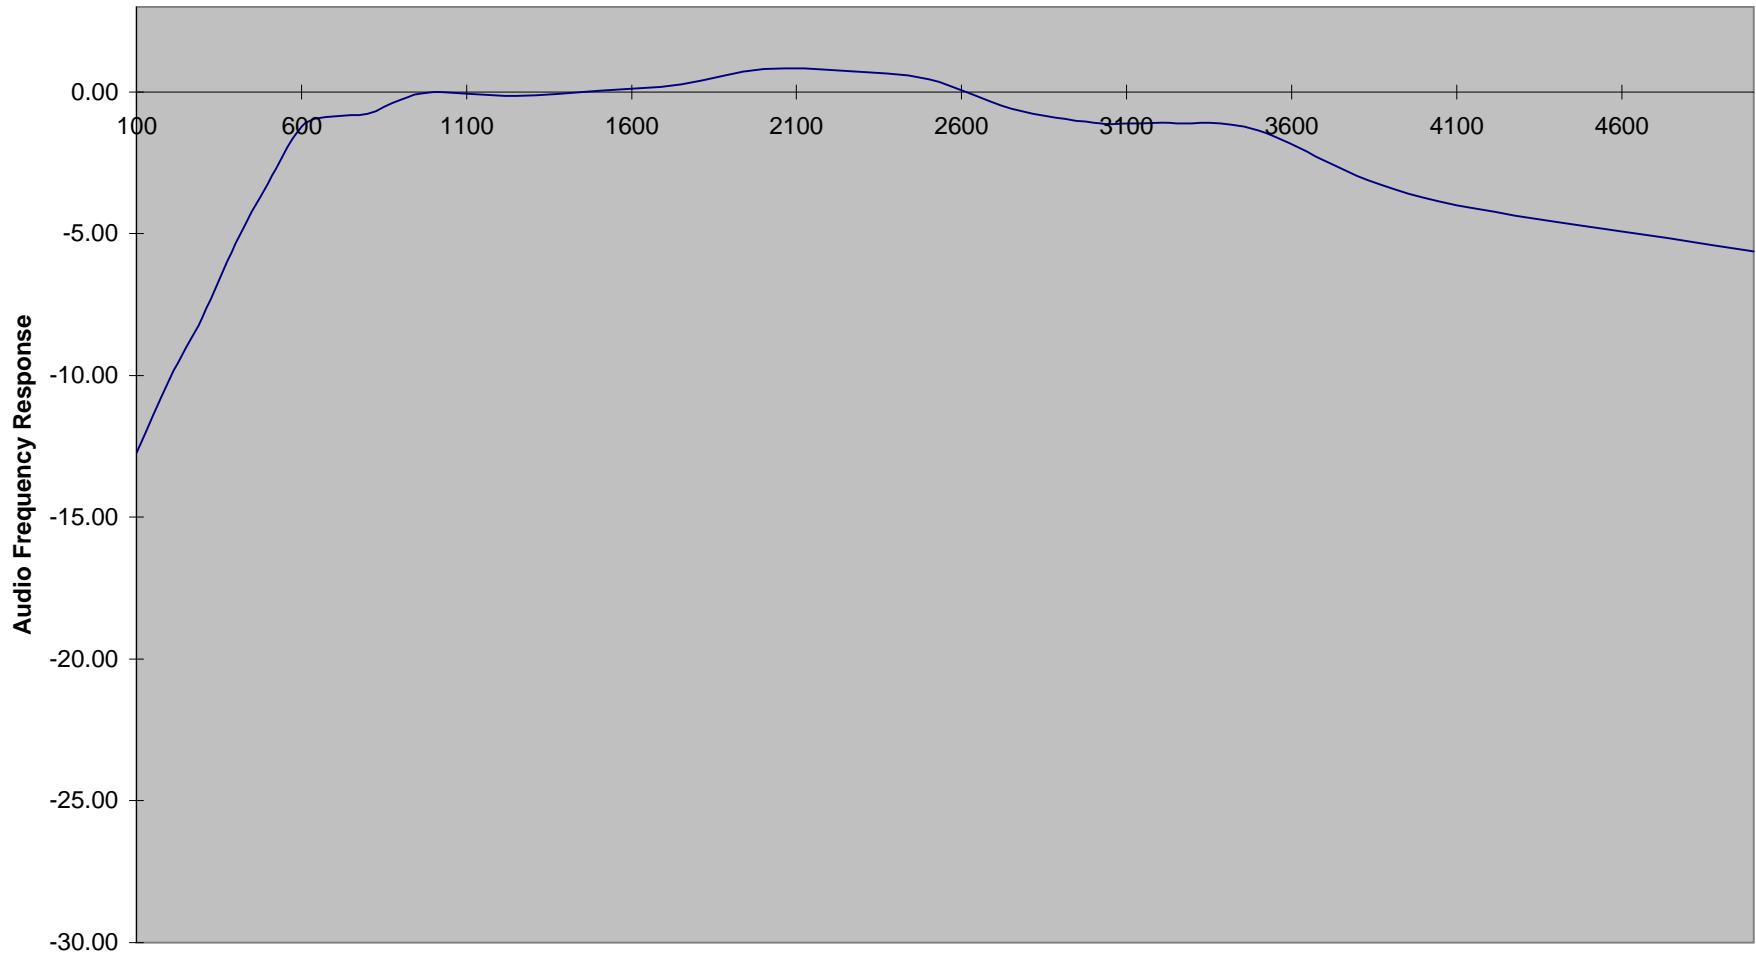

INTERTEK TESTING SERVICES

Modulation Frequency Response

FCC ID: K7GMTCEJ

Modulation Frequency (Hz)

mfr - 1 of 1