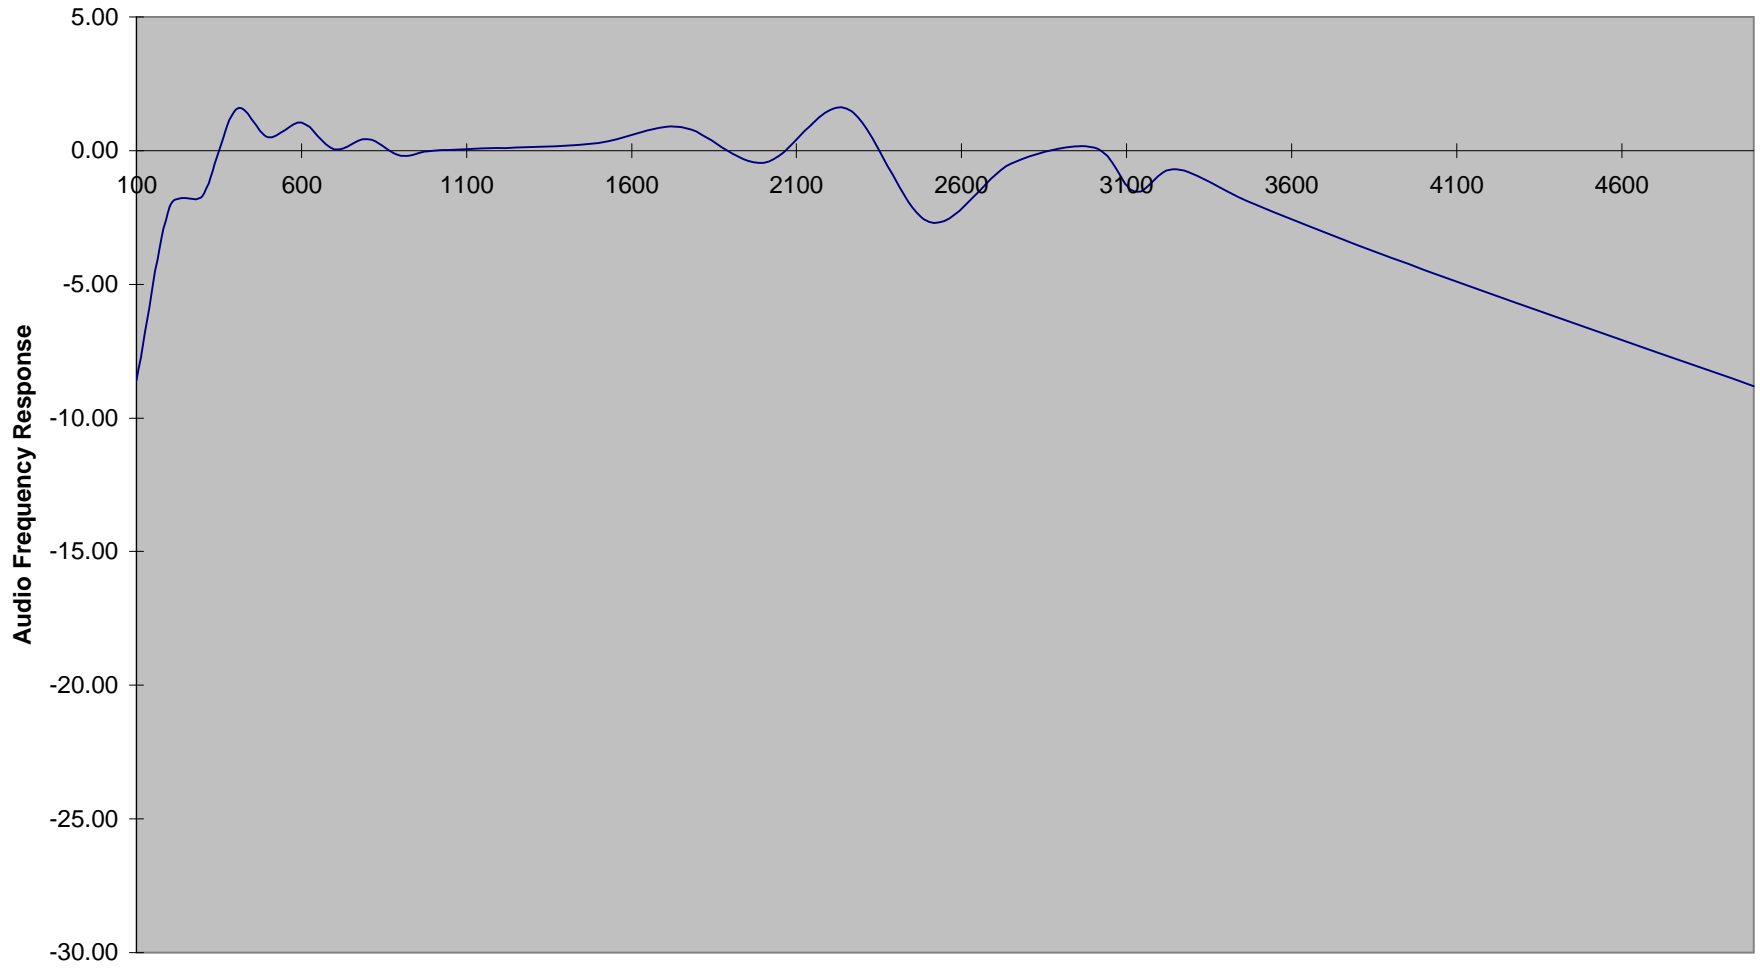

INTERTEK TESTING SERVICES

Modulation Frequency Response

FCC ID: K7GMSFGJ

Modulation Frequency (Hz)

mfr - 1 of 1