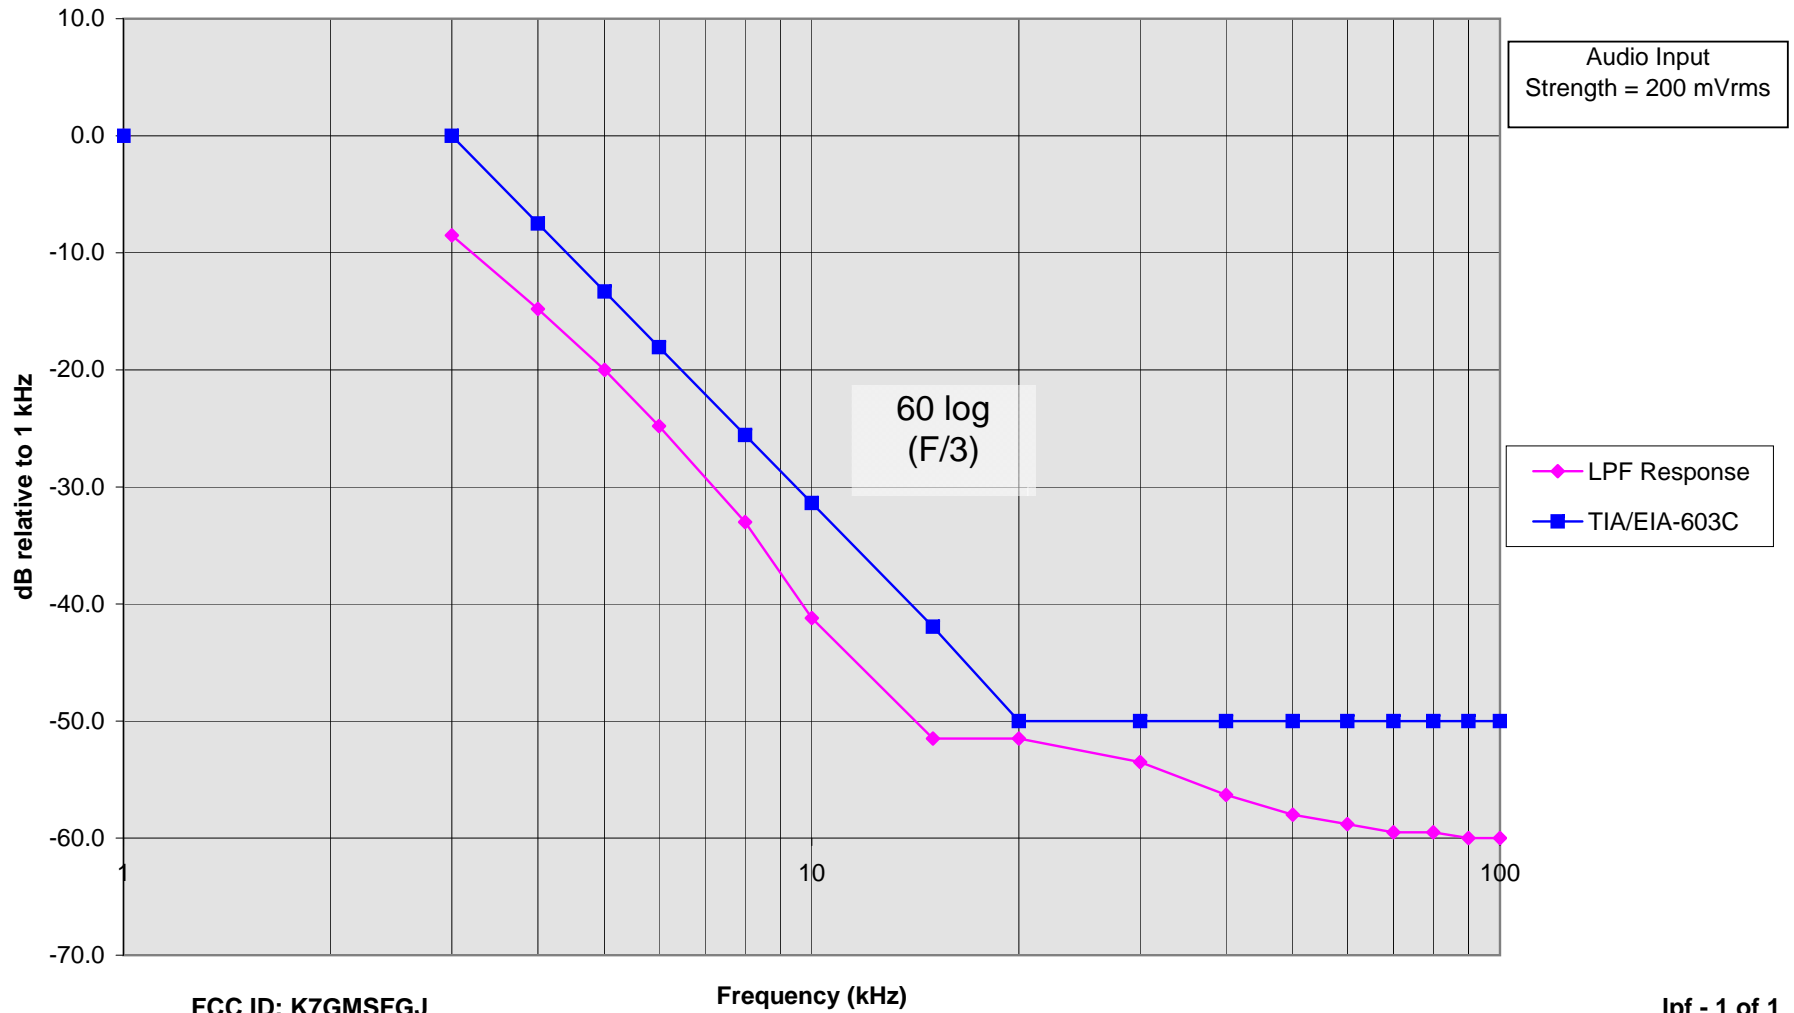

INTERTEK TESTING SERVICES

Audio Low Pass Filter Response

FCC ID: K7GMSFGJ

Frequency (kHz)

lpf - 1 of 1