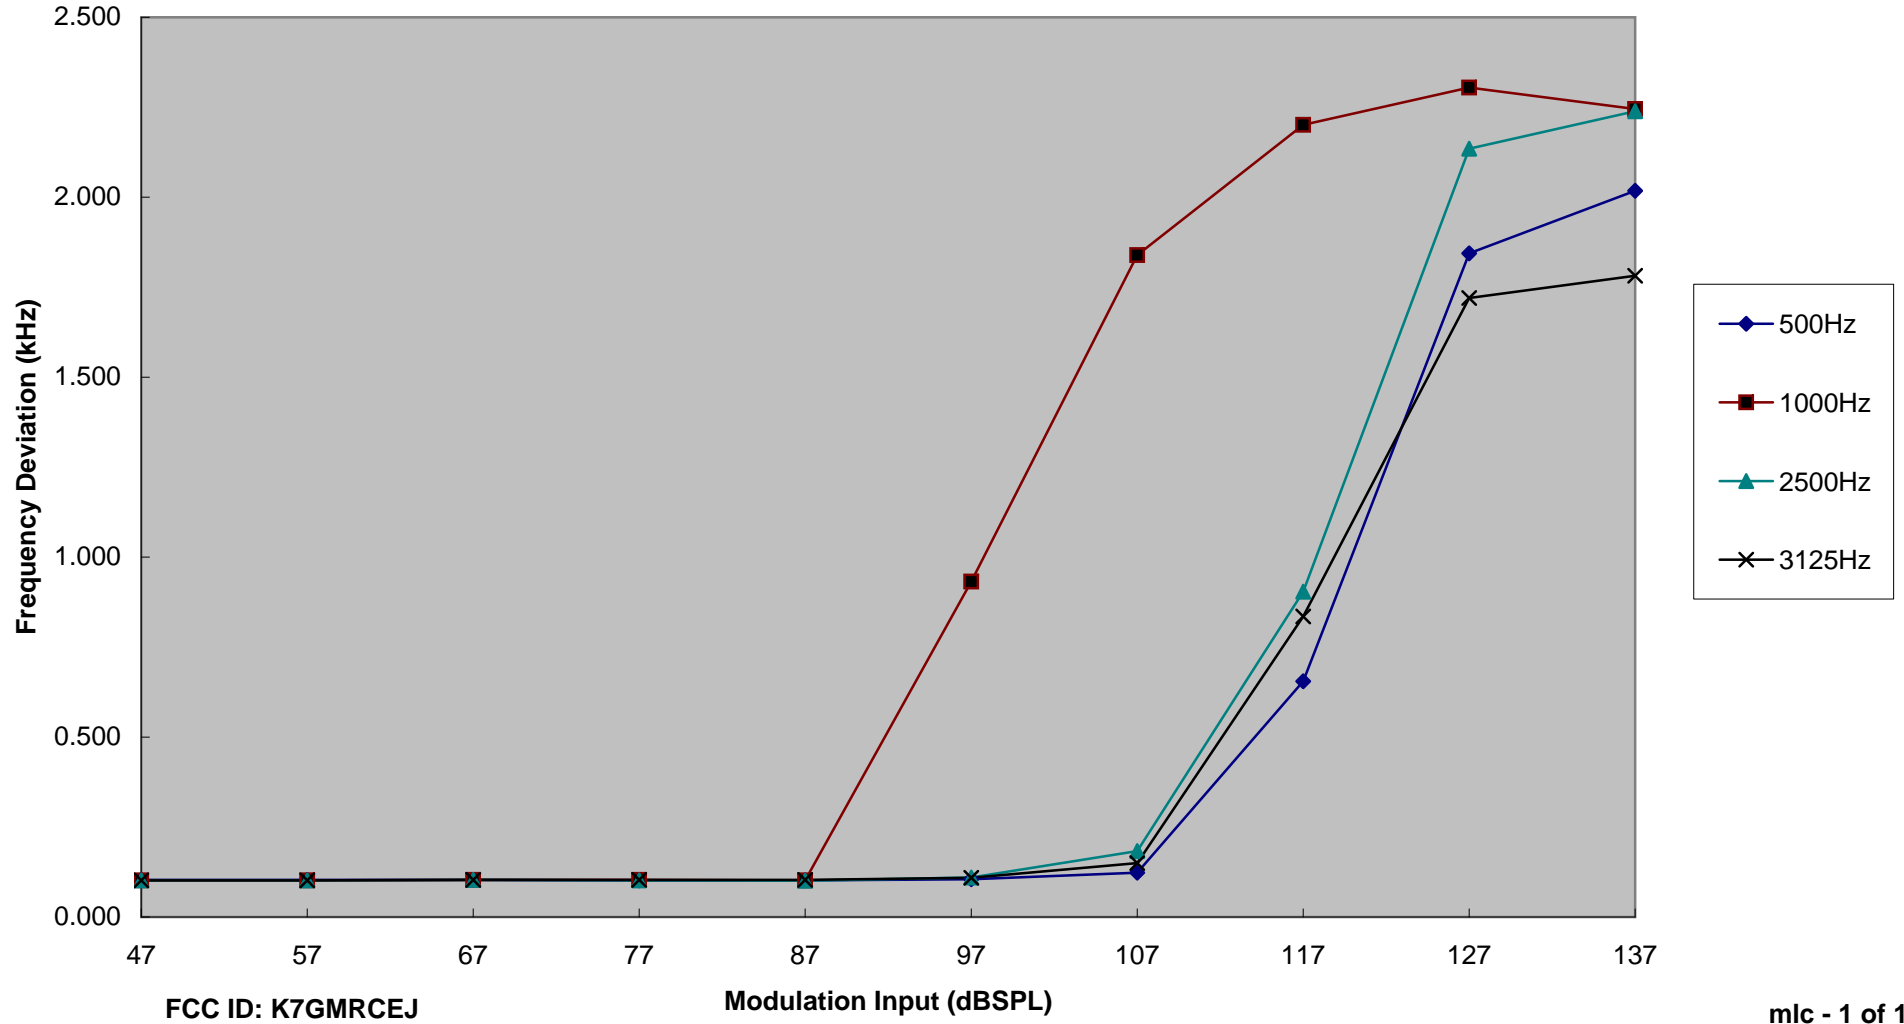

INTERTEK TESTING SERVICES

Modulation Limiting Characteristic

FCC ID: K7GMRCEJ