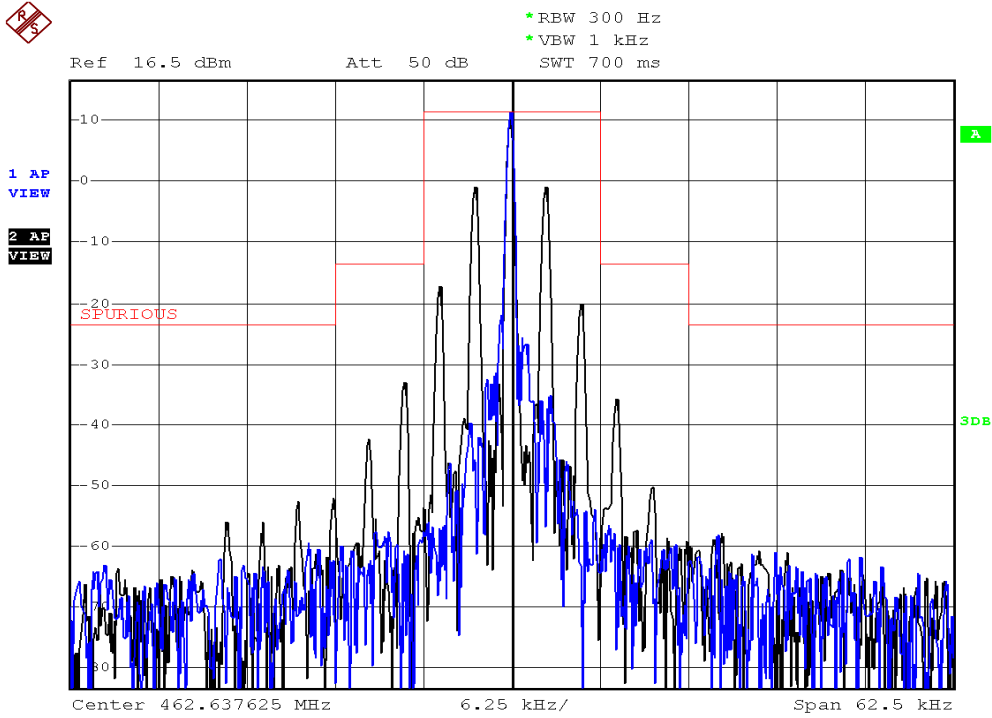

INTERTEK TESTING SERVICES

Spurious Emission Plots

Plot CH4

Plot CH11