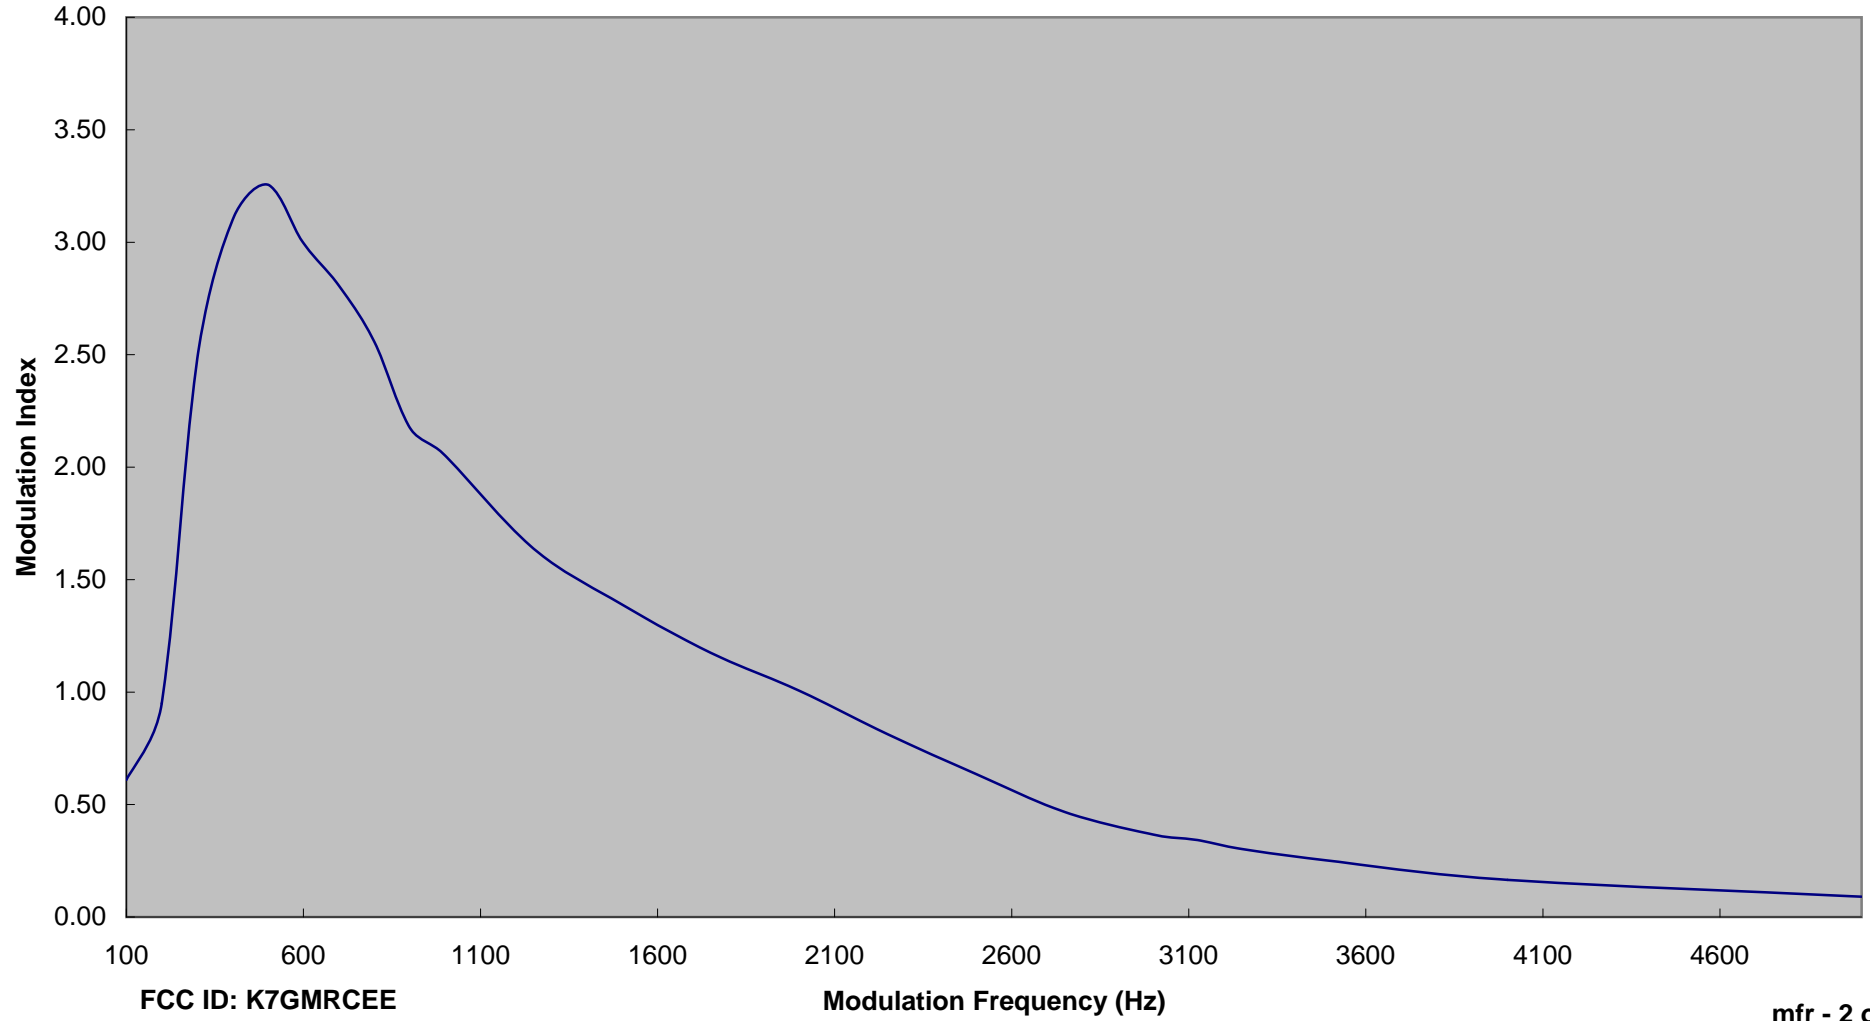

INTERTEK TESTING SERVICES

Modulation Frequency Response

FCC ID: K7GMRCEE

Modulation Frequency (Hz)

INTERTEK TESTING SERVICES

Modulation Frequency Response

FCC ID: K7GMRCEE