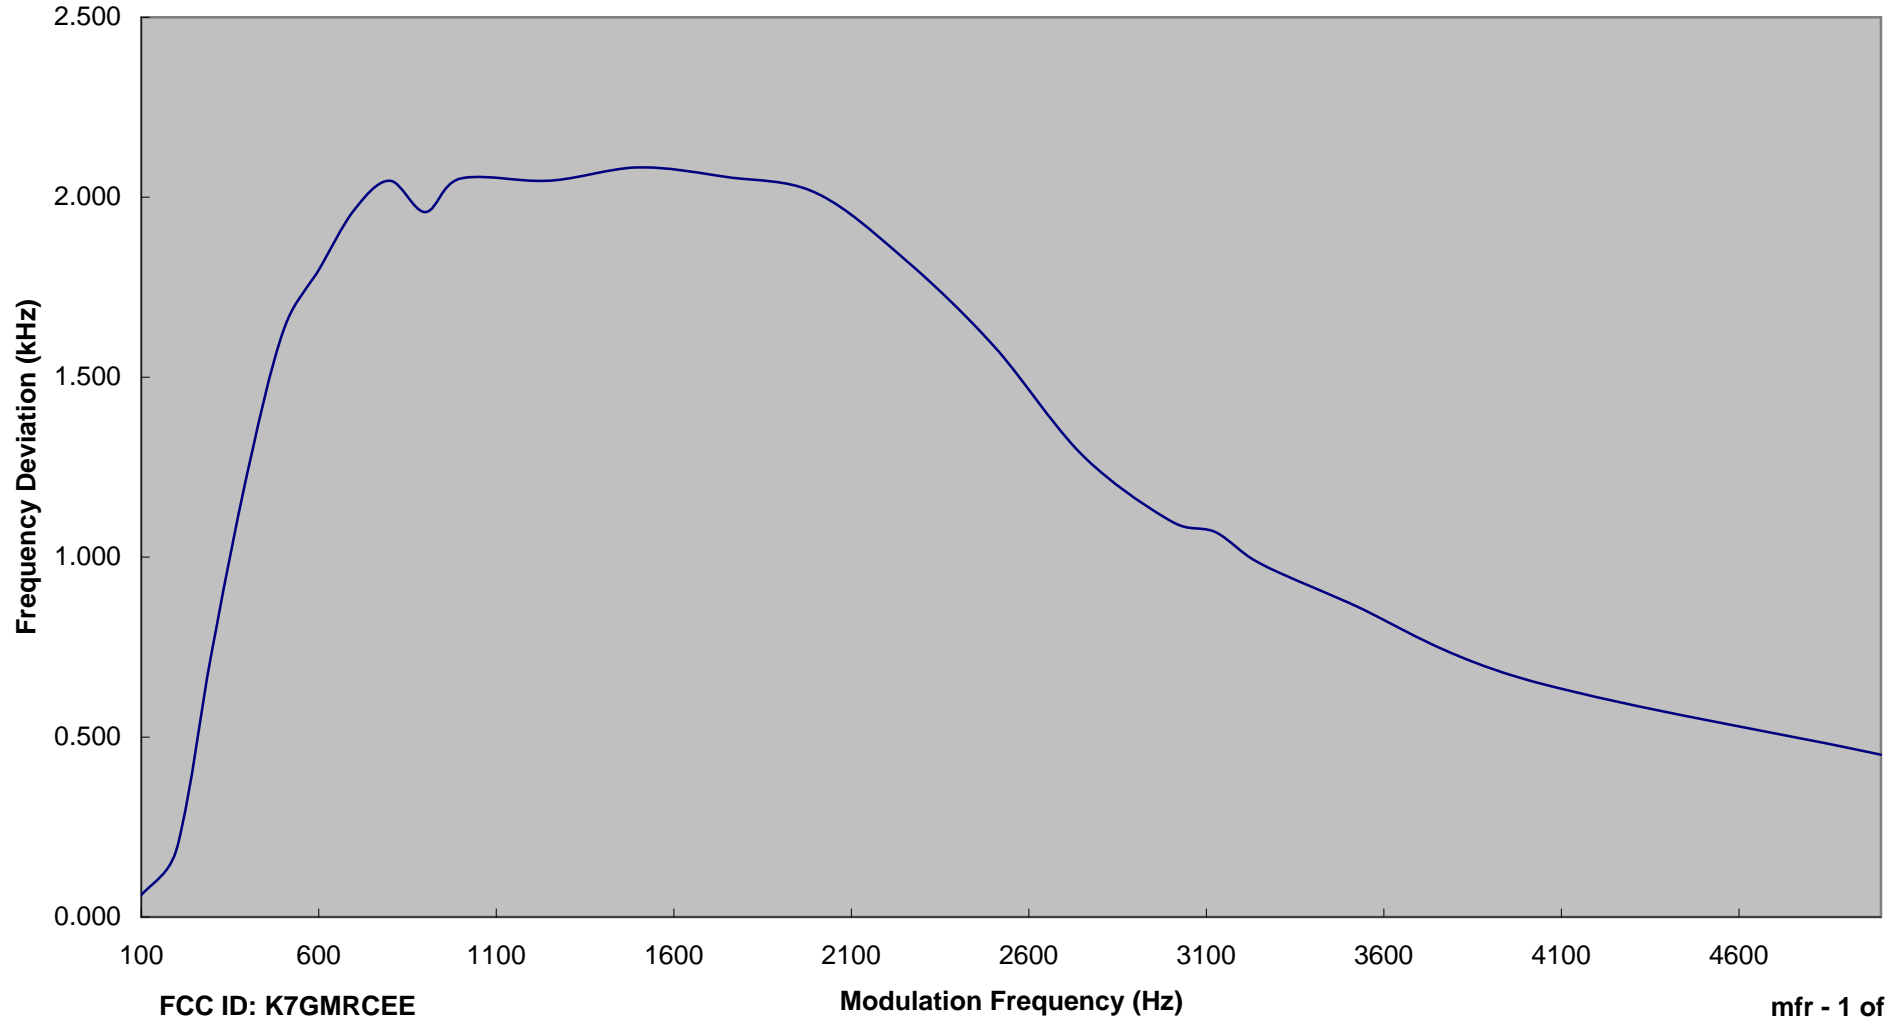

INTERTEK TESTING SERVICES

Modulation Frequency Response

FCC ID: K7GMRCEE

Modulation Frequency (Hz)

INTERTEK TESTING SERVICES

Modulation Frequency Response

FCC ID: K7GMRCEE