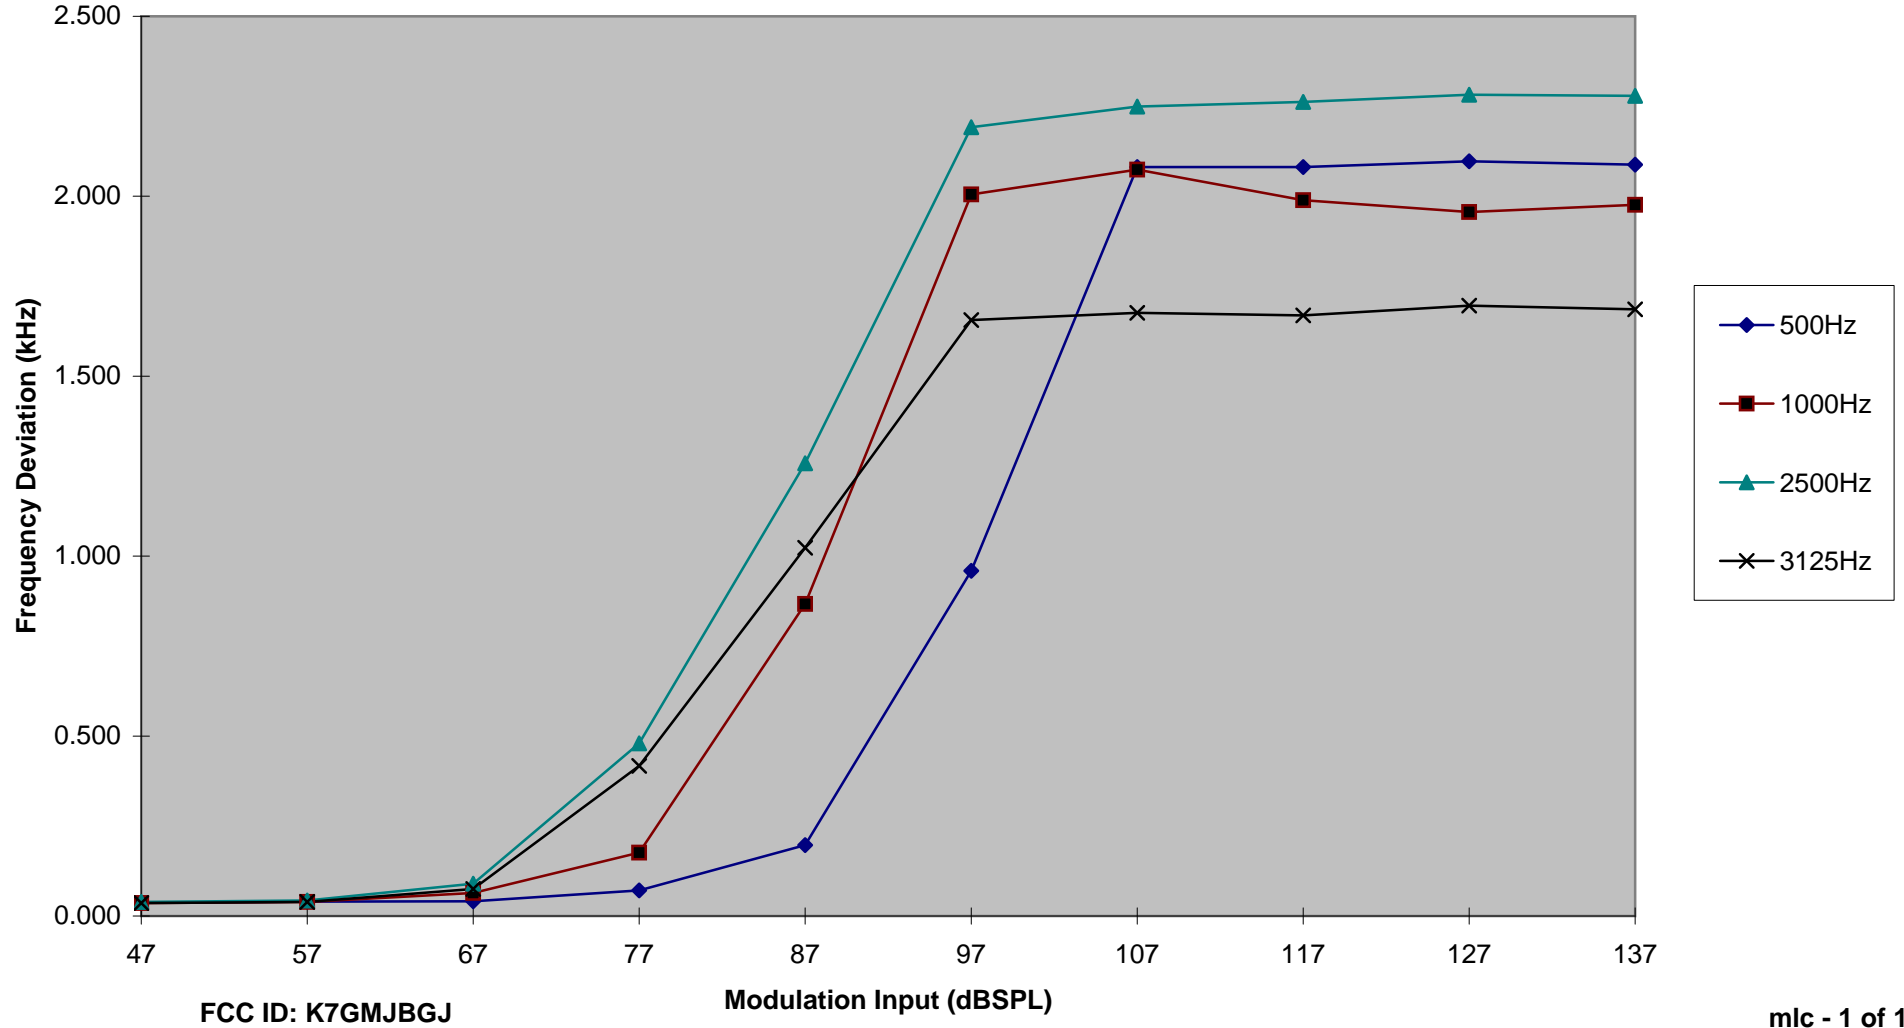

INTERTEK TESTING SERVICES

Modulation Limiting Characteristic

FCC ID: K7GMJBGJ