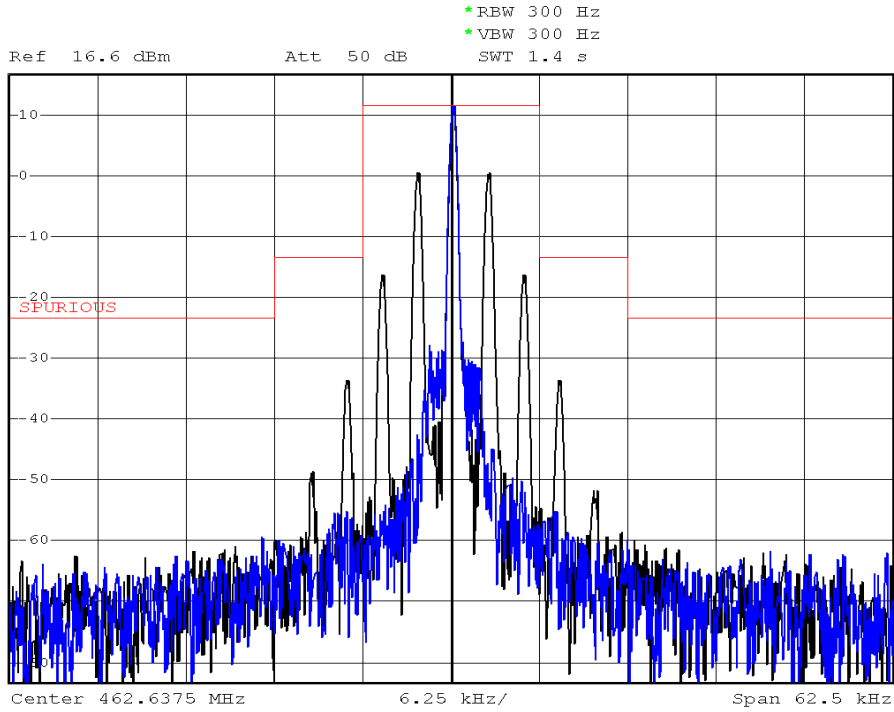

INTERTEK TESTING SERVICES

Spurious Emission Plots - Model: MH230

Plot CH4

1 AP
VIEW

2 AP
VIEW

Plot CH11

1 AP
VIEW

2 AP
VIEW