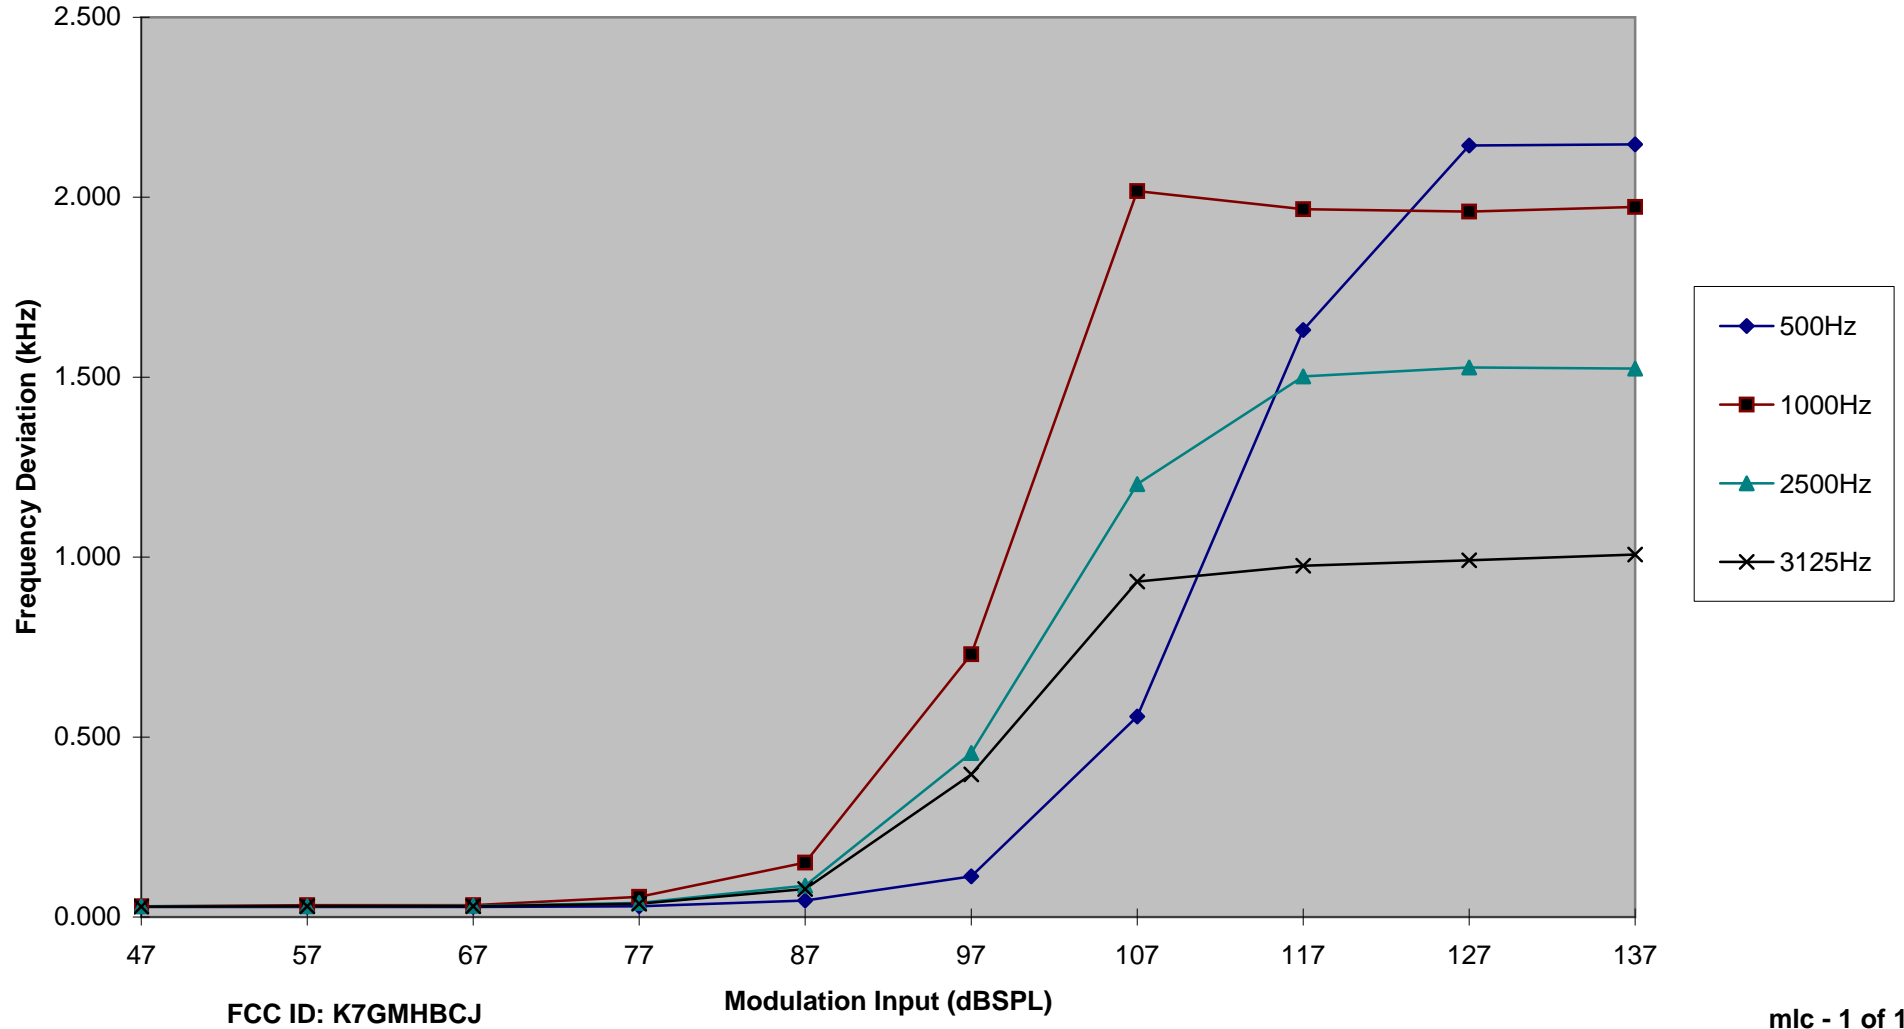

INTERTEK TESTING SERVICES

Modulation Limiting Characteristic

FCC ID: K7GMHBCJ