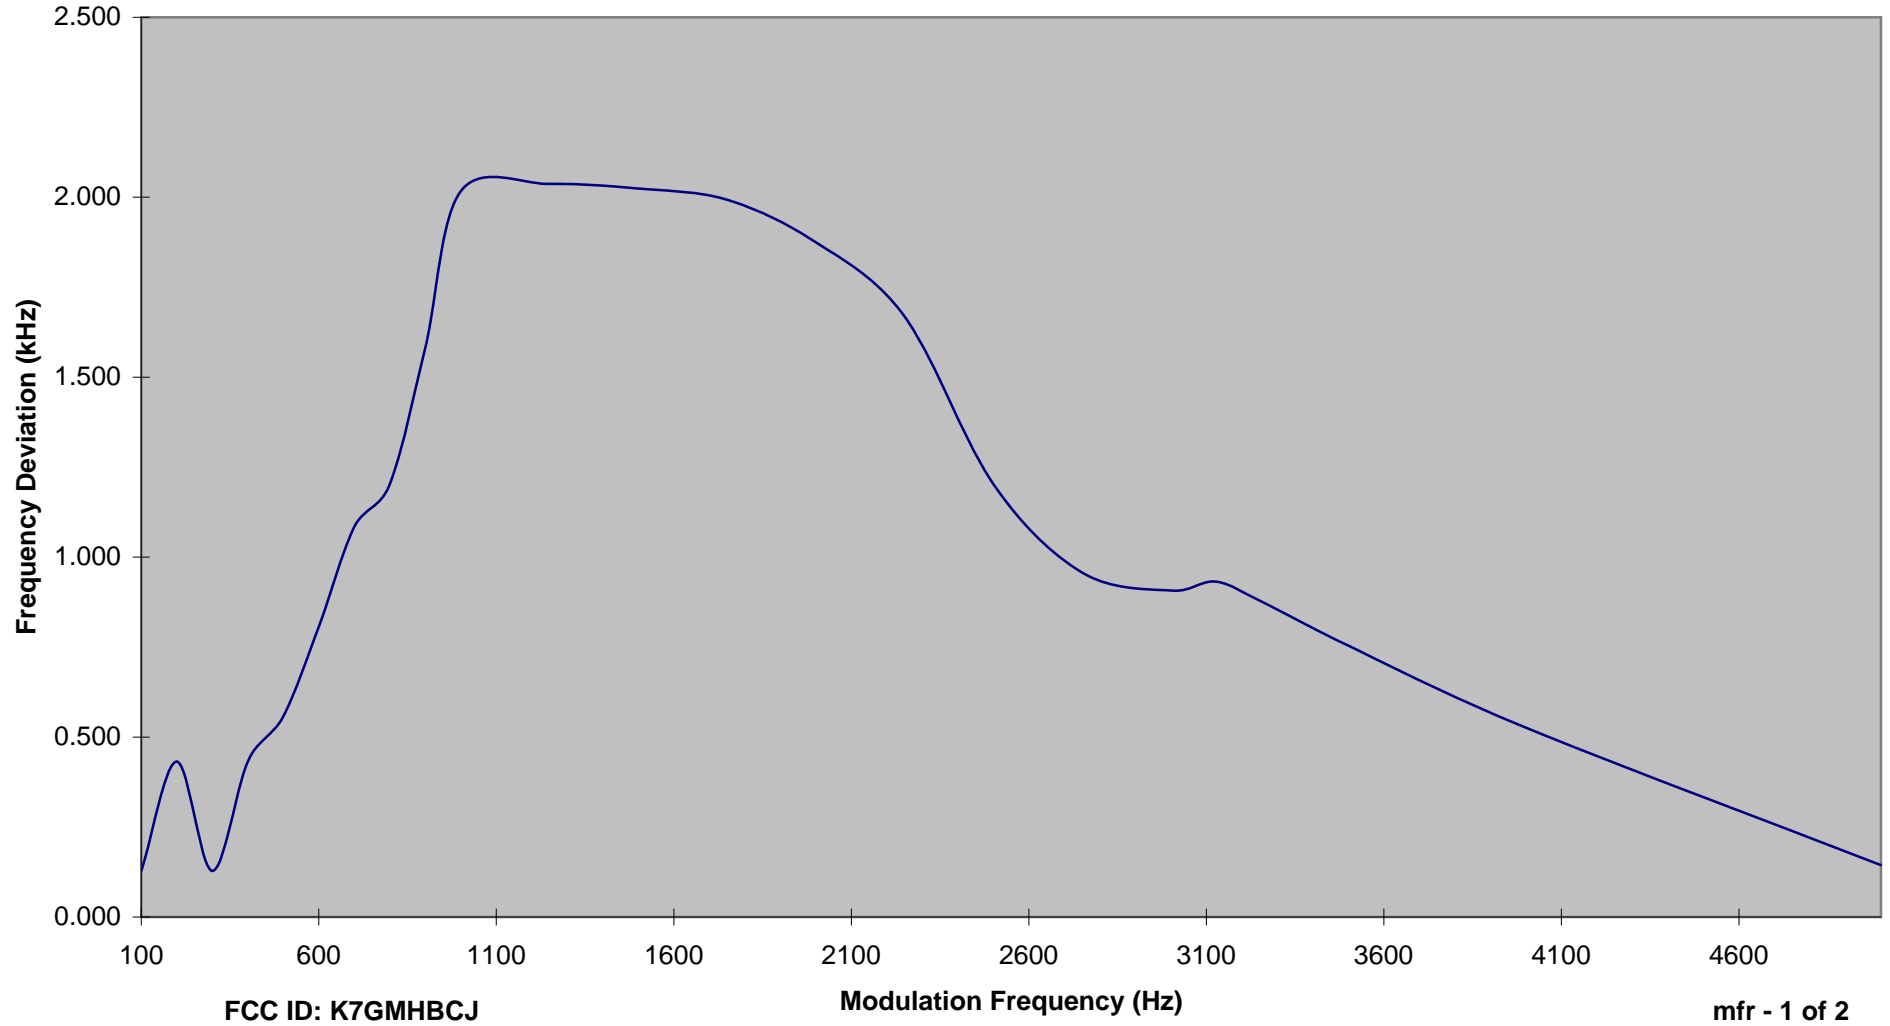

**INTERTEK TESTING SERVICES**

**Modulation Frequency Response**

FCC ID: K7GMHBCJ

Modulation Frequency (Hz)

mfr - 1 of 2

**INTERTEK TESTING SERVICES**

**Modulation Frequency Response**

**FCC ID: K7GMHBCJ**

**Modulation Frequency (Hz)**