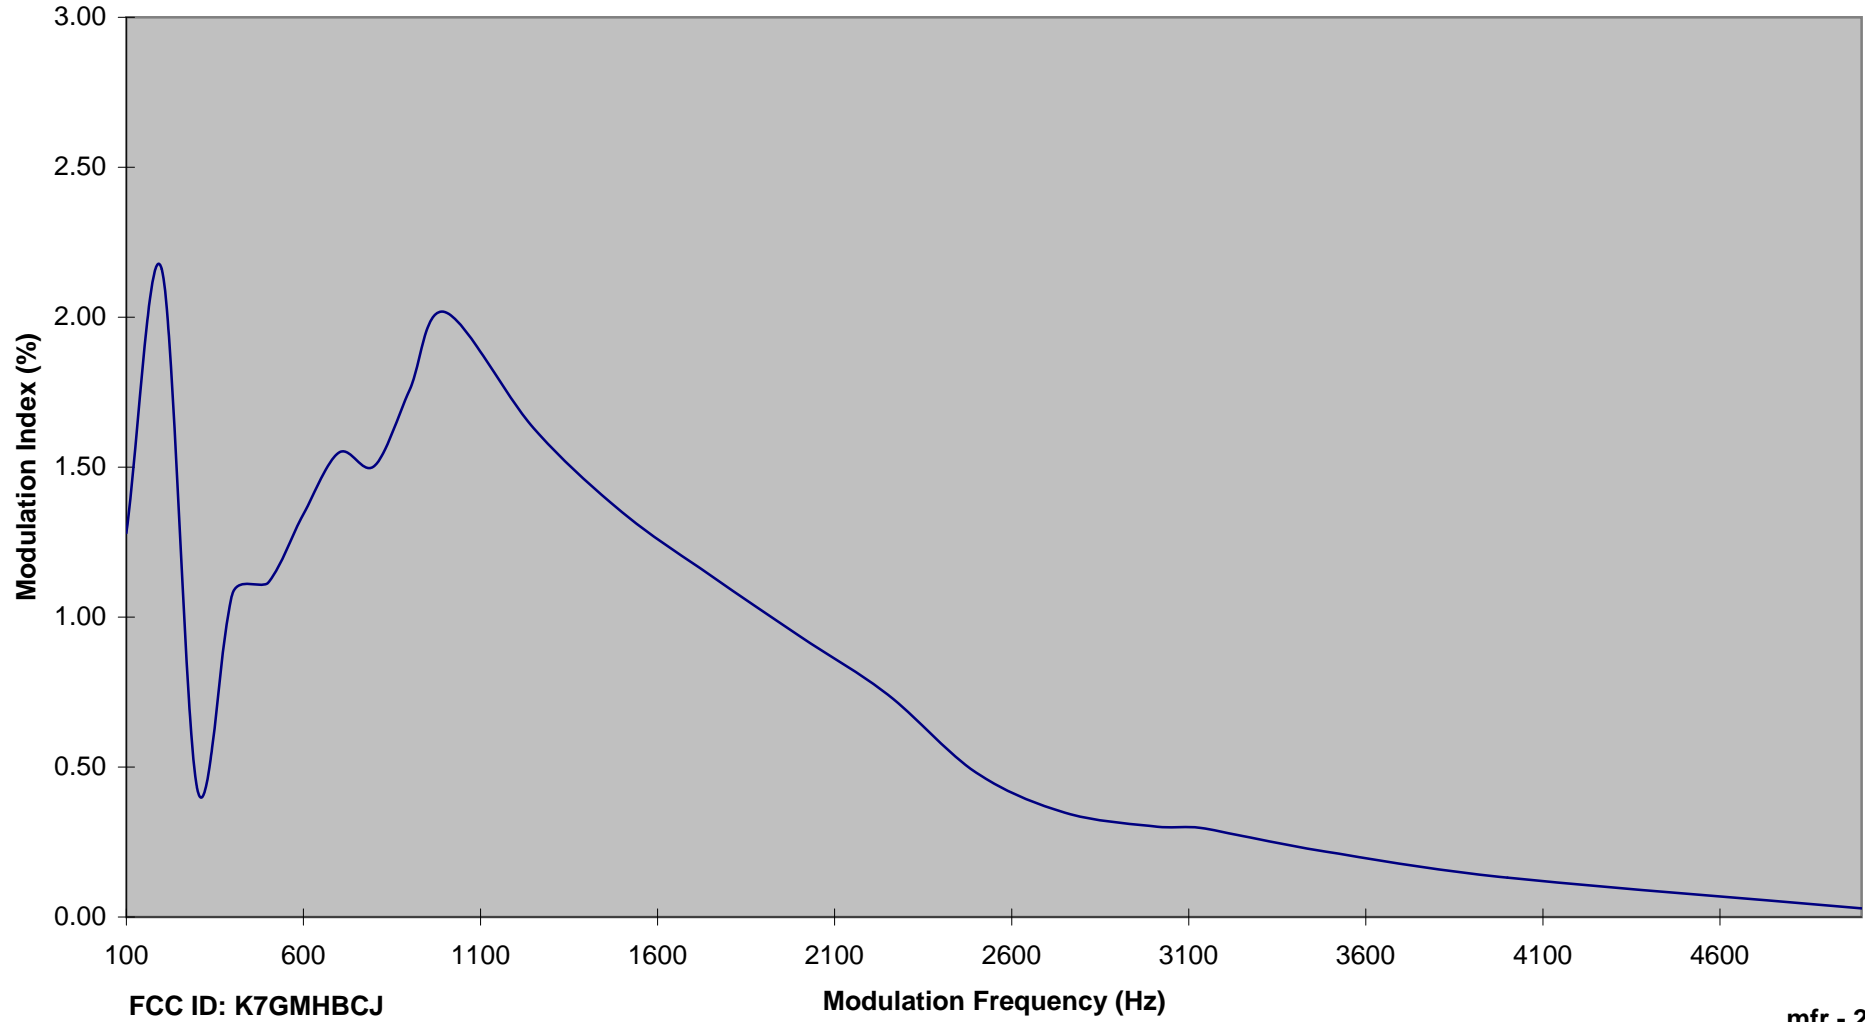

**INTERTEK TESTING SERVICES**

**Modulation Frequency Response**

FCC ID: K7GMHBCJ

Modulation Frequency (Hz)

mfr - 1 of 2

**INTERTEK TESTING SERVICES**

**Modulation Frequency Response**

**FCC ID: K7GMHBCJ**

**Modulation Frequency (Hz)**