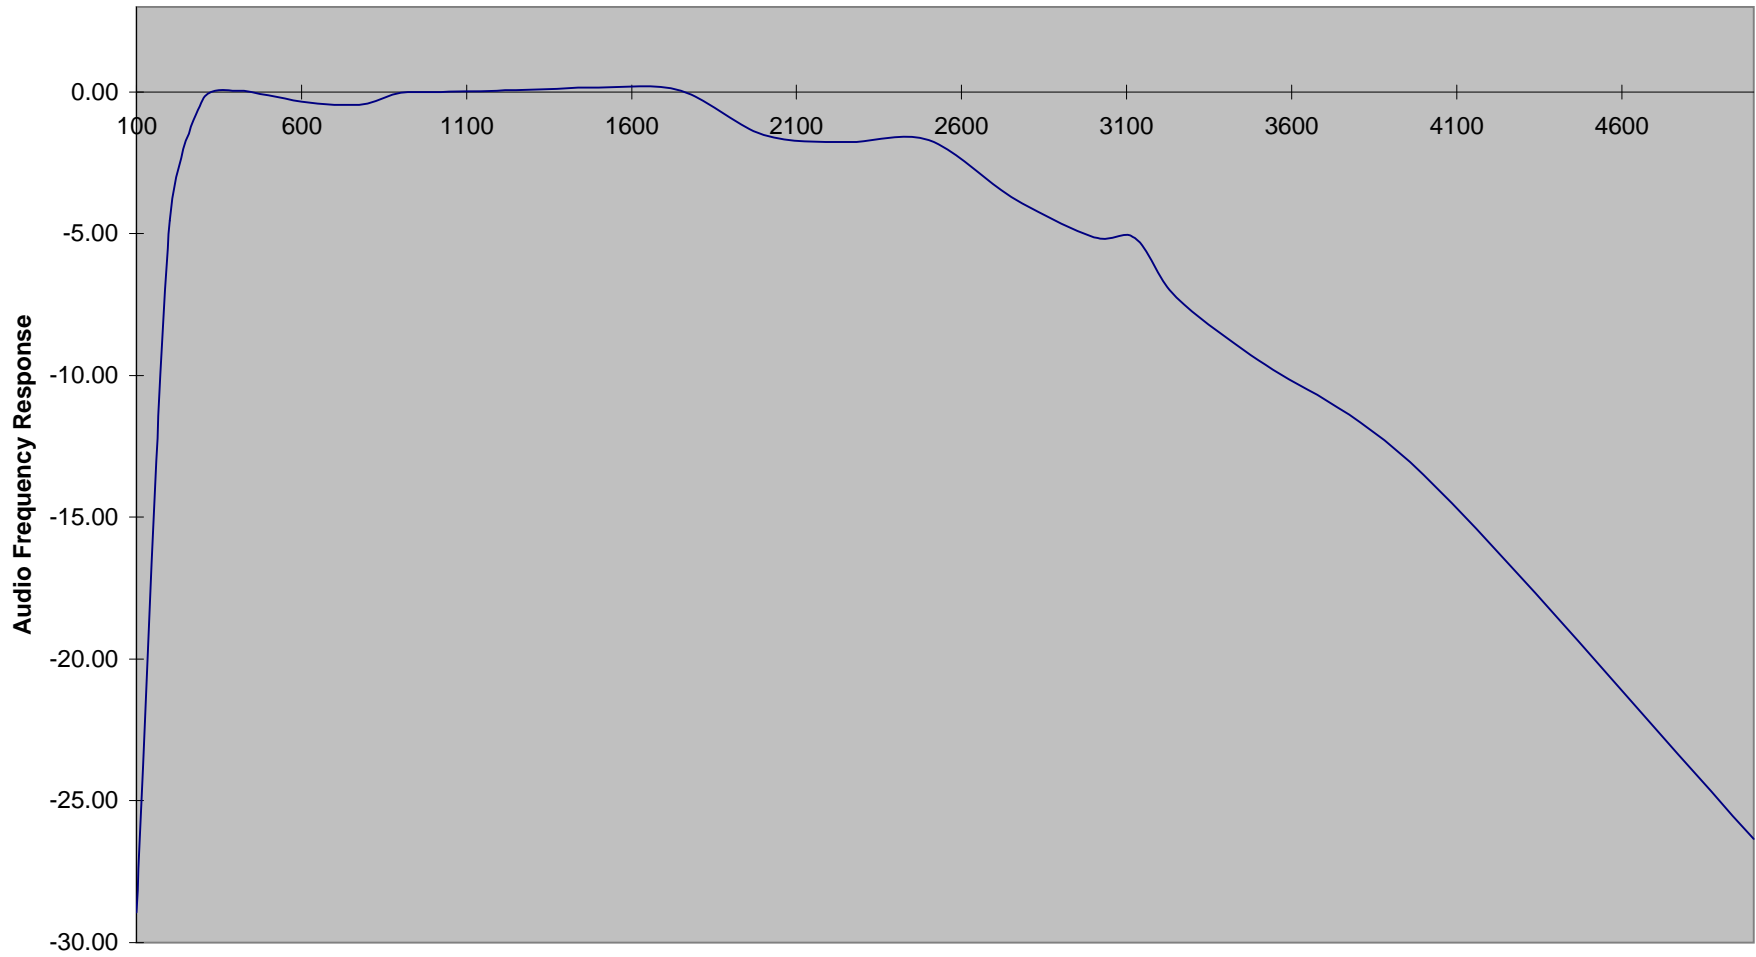

**INTERTEK TESTING SERVICES**

**Modulation Frequency Response**

FCC ID: K7GMDBJJPR

Modulation Frequency (Hz)

mfr - 1 of 1