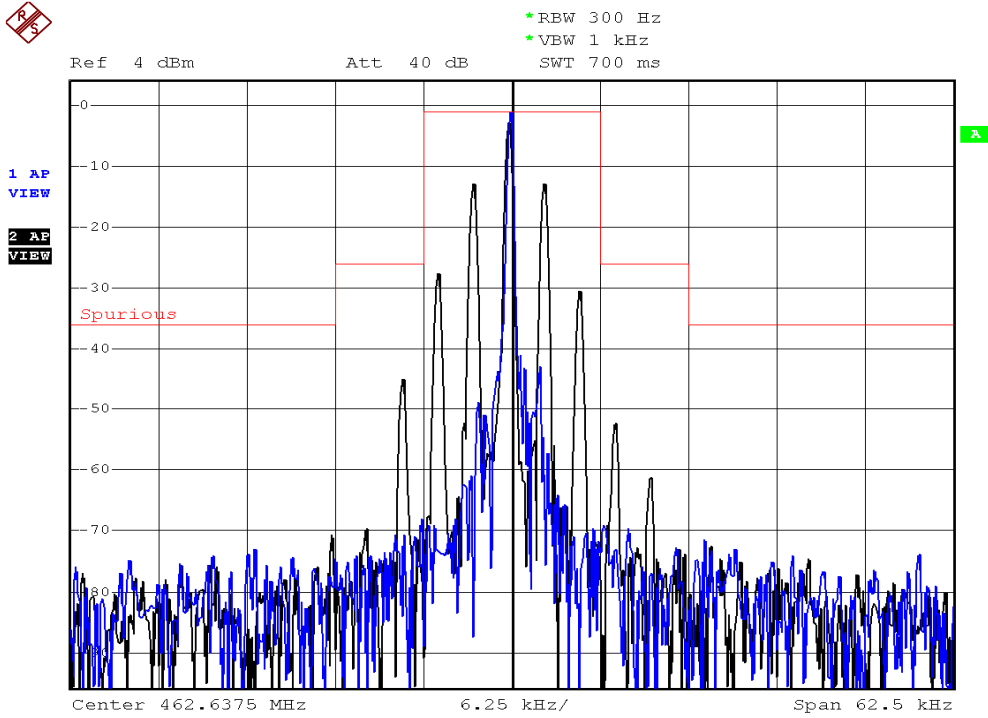

INTERTEK TESTING SERVICES

Spurious Emission Plots

Plot CH4

Plot CH11