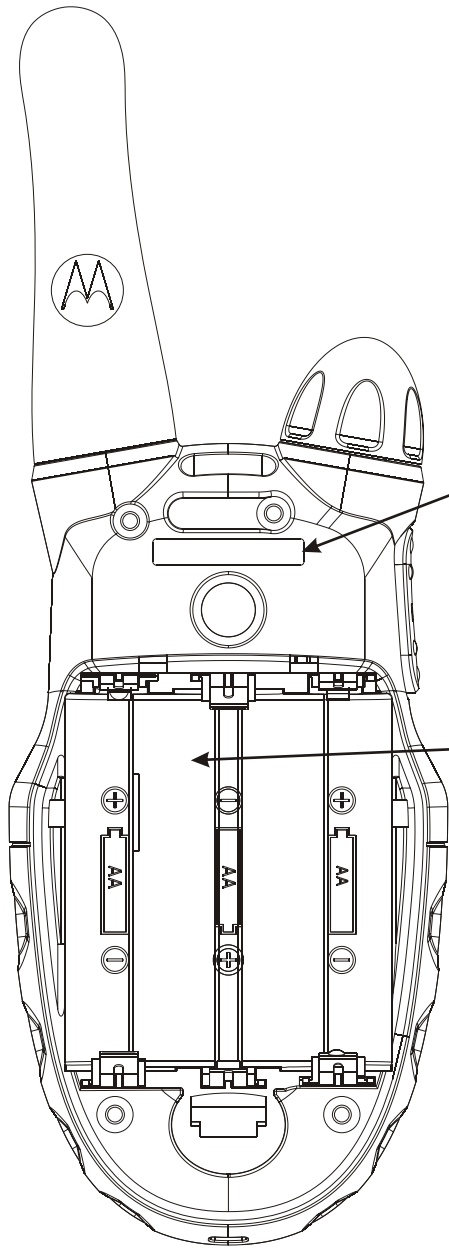

GIANT MODEL: MC220XXXUSBK04  
CUSTOMER MODEL: MC220R  
TITLE: FCC & MODEL NUMBER LABEL

GIANT ELECTRICS LIMITED			
DOCUMENT NO.		ENG-MC220-09	
REV #	A	PAGE	P3

FCC ID: K7GMCBBJ

FCC ID LABEL  
SIZE: W19.7H3.3MM

Mdl: MC220R      DD/MMM/DDDD  
Tnp: MC220BAXUSBKXX    MADE IN CHINA

MODEL NUMBER LABEL  
SIZE: W45H7.5MM

**NOTE:**

- 1. STICK THE MODEL NUMBER LABEL INTO THE BATTERY BOX.
- 2. STICK THE FCC ID LABEL ONTO RADIO BACK SIDE.