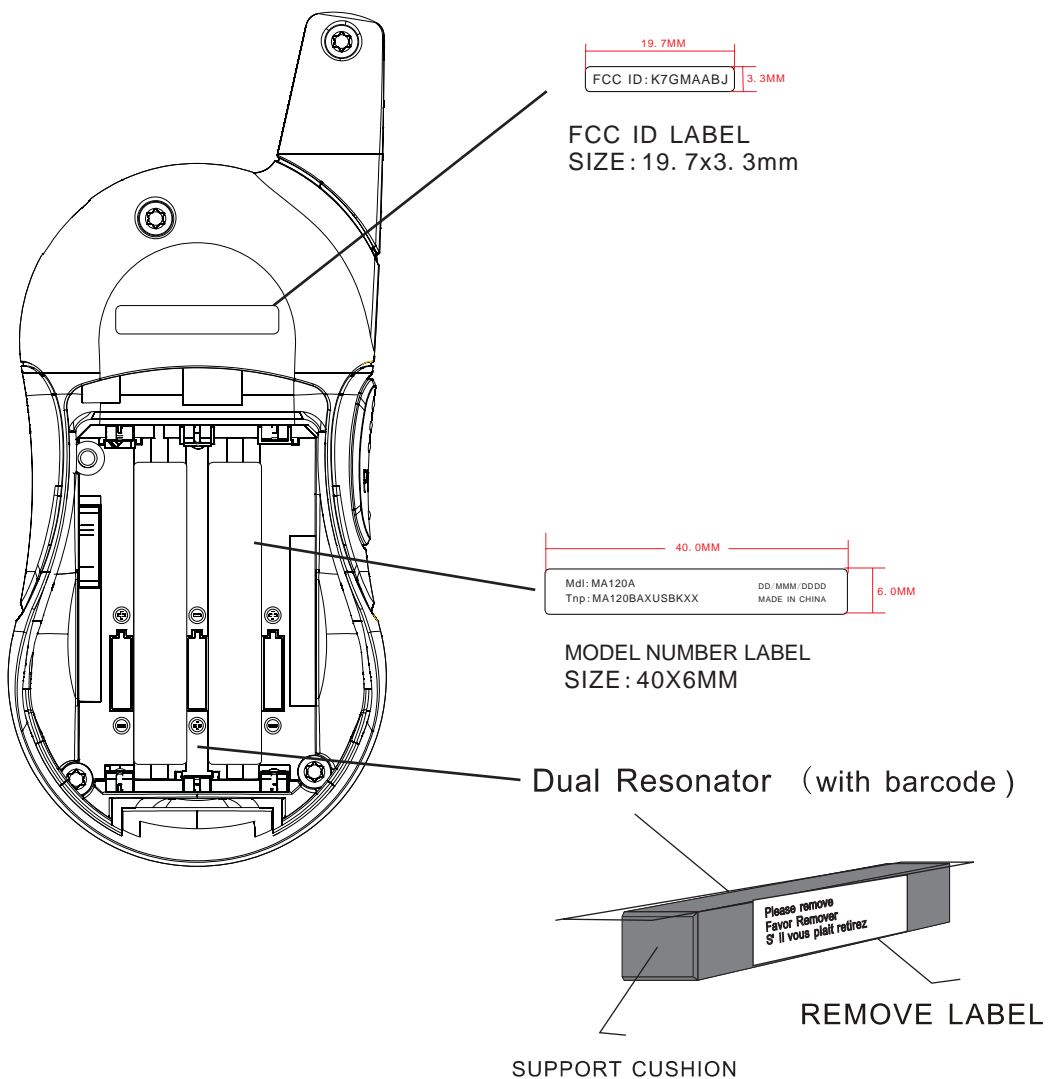

GIANT MODEL: MA120BAXUSBKXX
CUSTOMER MODEL:MA120A
TITLE: FCC ID/MODEL NUMBER LABEL

GIANT ELECTRONICS LTD			
DOCUMENT NO.	ENG-MA120A-09		
REV #	A	PAGE	P3

NOTE:

1. STICK THE FCC ID LABEL ON THE RADIO BACK
2. STICK THE MODEL NUMBER LABEL INTO THE BATTERY BOX
3. PUT THE DUAL RESONATOR INTO THE BATTERY COMPARTMENT (ONE PER PACKAGE, NOT PER RADIO)