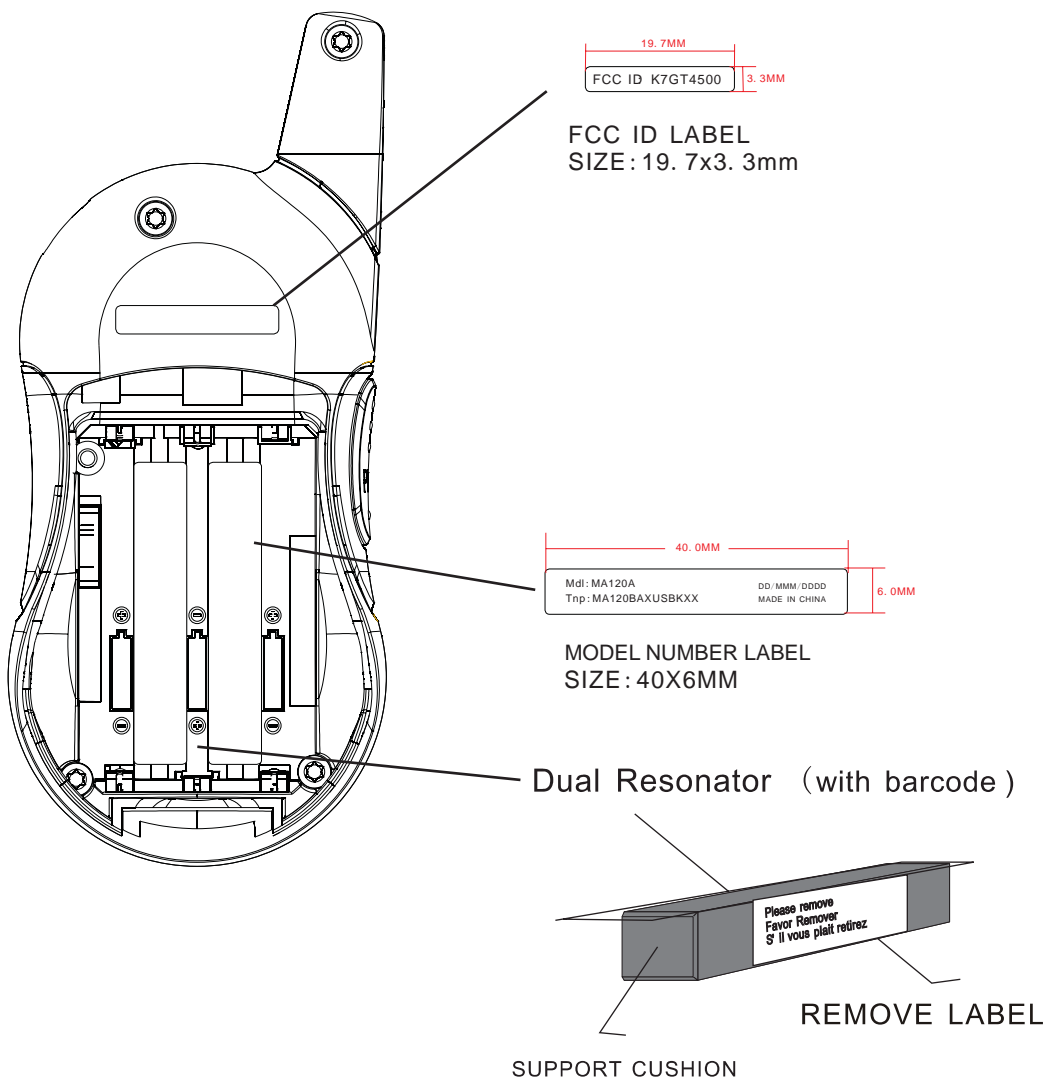

GIANT MODEL: MA120BAXUSBKXX  
CUSTOMER MODEL:MA120A  
TITLE: FCC ID/MODEL NUMBER LABEL

GIANT ELECTRONICS LTD			
DOCUMENT NO.	ENG-MA120A-09		
REV #	A	PAGE	P3

NOTE:

1. STICK THE FCC ID LABEL ON THE RADIO BACK
2. STICK THE MODEL NUMBER LABEL INTO THE BATTERY BOX
3. PUT THE DUAL RESONATOR INTO THE BATTERY COMPARTMENT (ONE PER PACKAGE, NOT PER RADIO)