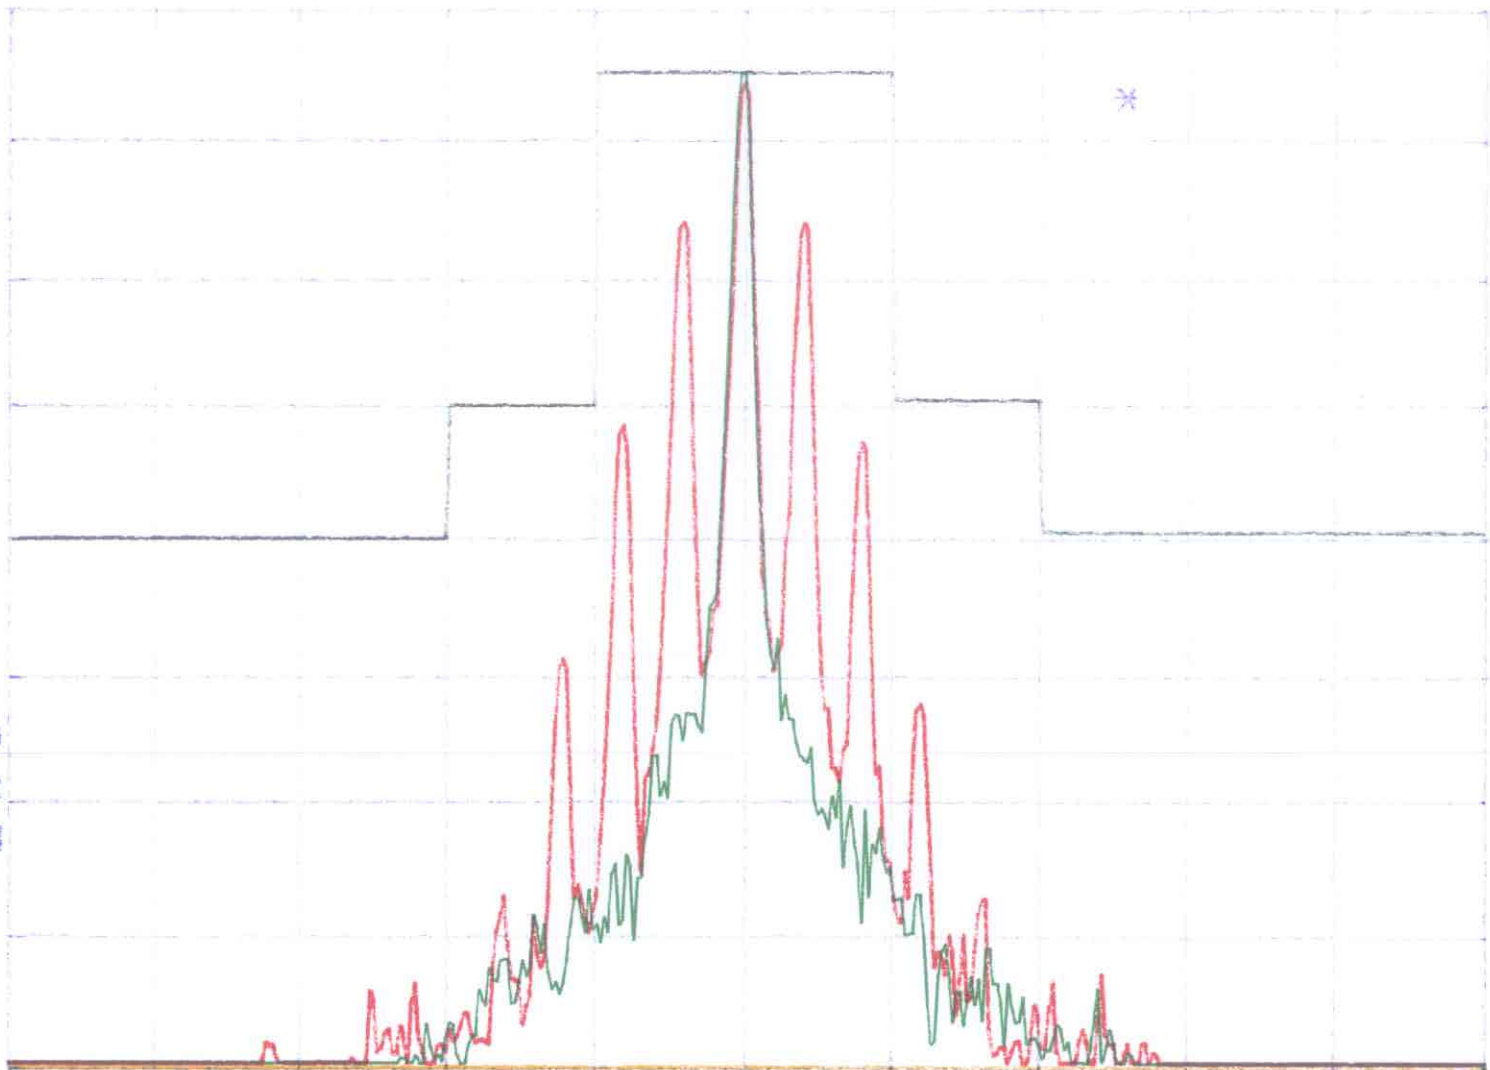

# Channel 4

40

REF 10.0 dBm AT 30 dB

PEAK  
LOG  
10  
dB/

VA VB  
SC FC  
CORR

CENTER 462.63750 MHz

#RES BW 300 Hz

VBW 300 Hz

SPAN 62.50 kHz

SWP 2.00 sec

FCC ID: K7GL8230

# Channel 11

hp

REF 13.0 dBm

AT 30 dB

PEAK  
LOG  
10  
dB/

VA VB  
SC FC  
CORR

CENTER 467.63750 MHz

SPAN 52.50 kHz

#RES BW 300 Hz

VBW 300 Hz

SWP 2.00 sec

FCC ID: K7GL8230