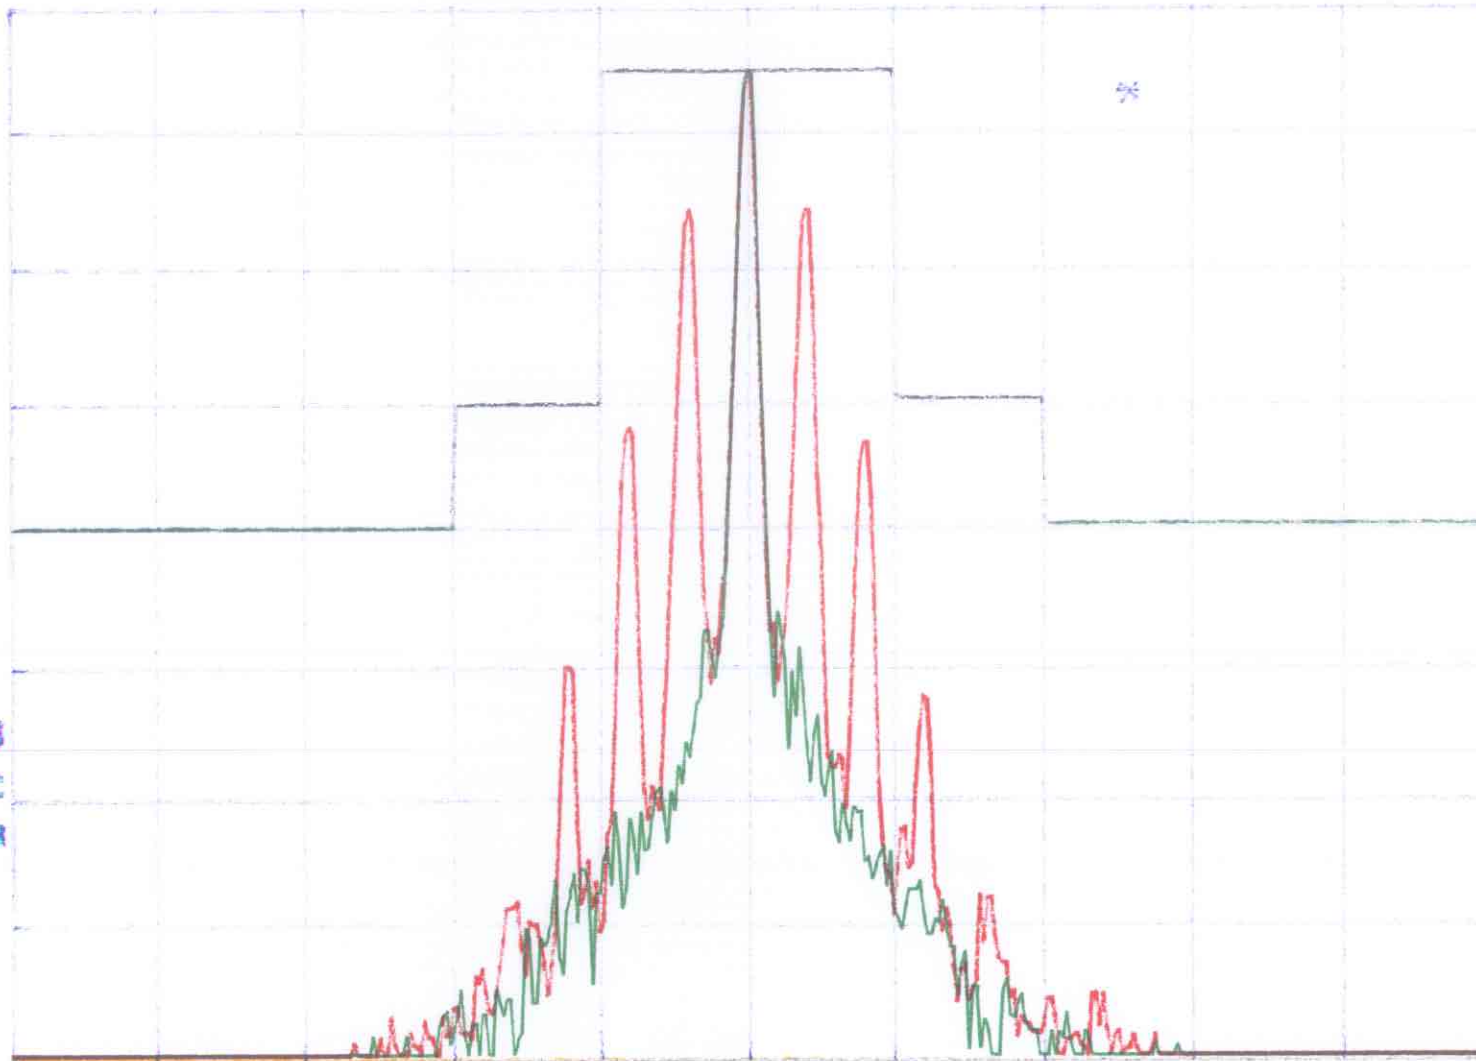

SPAN 62.50 kHz

SWP 2.00 sec

FCC ID: K7GL8230

# Channel 11

hp

REF 13.0 dBm

AT 30 dB

PEAK  
LOG  
10  
dB/

VA VB  
SC FC  
CORR

CENTER 467.63750 MHz

SPAN 52.50 kHz

#RES BW 300 Hz

VBW 300 Hz

SWP 2.00 sec

FCC ID: K7GL8230