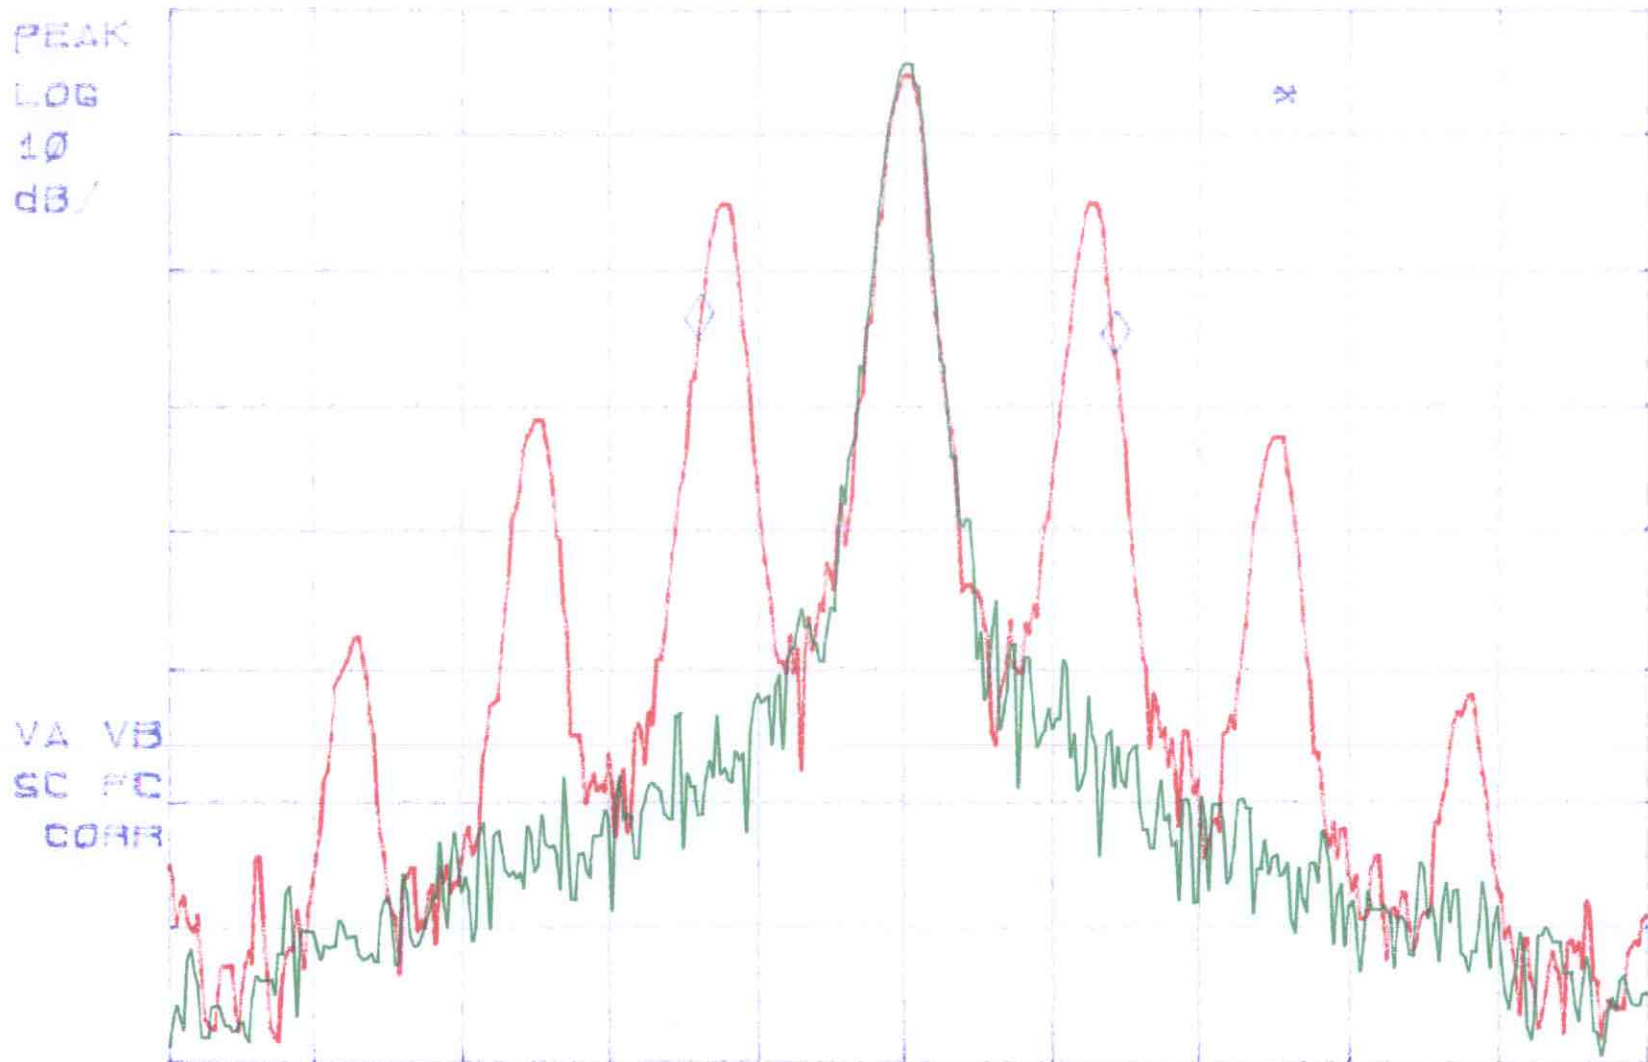

Channel 4

REF 16.0 dBm AT 30 dB MKR -5.65 kHz
1.34 dB

CENTER 462.63750 MHz SPAN 20.00 kHz
#RES BW 300 Hz VBW 300 Hz SWP 1.00 sec

FCC ID: K7GL8230

Channel 11

REF 13.0 dBm AT 30 dB MKR -5.70 kHz
.58 dB

PEAK
LOG
10
dB/

VA VB
SC FC
CORR

CENTER 467.63750 MHz SPAN 20.00 kHz
#RES BW 300 Hz VBW 300 Hz SWP 1.00 sec

FCC ID: K7GL8230