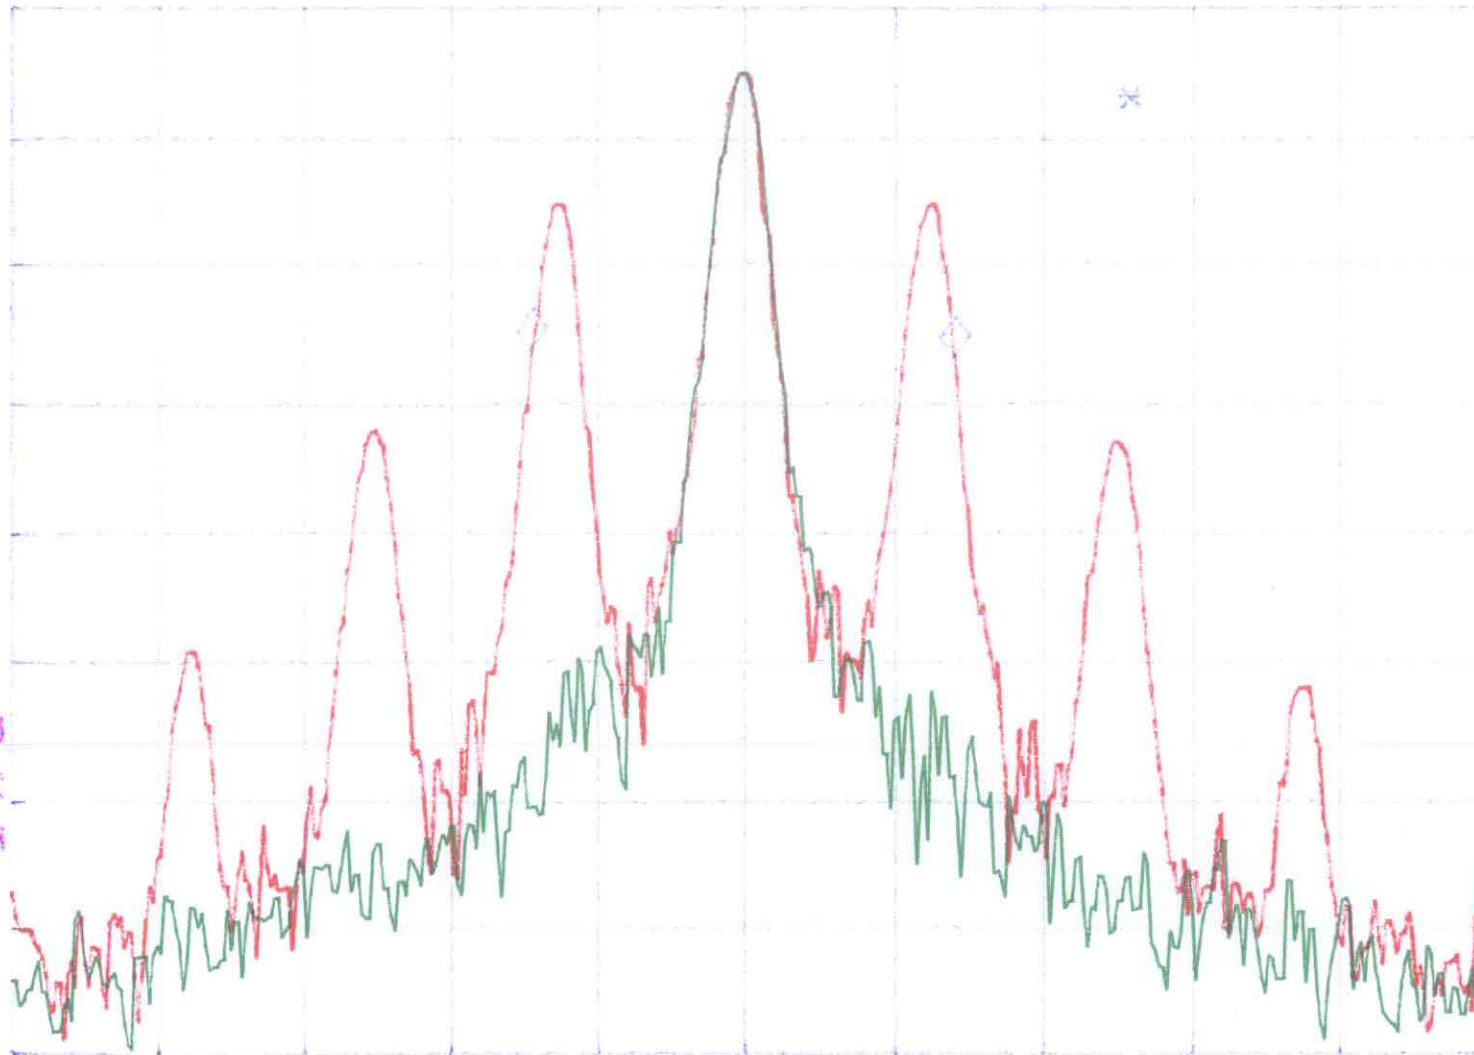

Channel 4

REF 16.0 dBm AT 30 dB MKR -5.65 kHz
1.34 dB

CENTER 462.63750 MHz SPAN 20.00 kHz
#RES BW 300 Hz VBW 300 Hz SWP 1.00 sec

FCC ID: K7GL8230

Channel 11

REF 13.0 dBm AT 30 dB MKR -5.70 kHz
.58 dB

PEAK
LOG
10
dB/

VA VB
SC FC
CORR

CENTER 467.63750 MHz SPAN 20.00 kHz
#RES BW 300 Hz VBW 300 Hz SWP 1.00 sec

FCC ID: K7GL8230