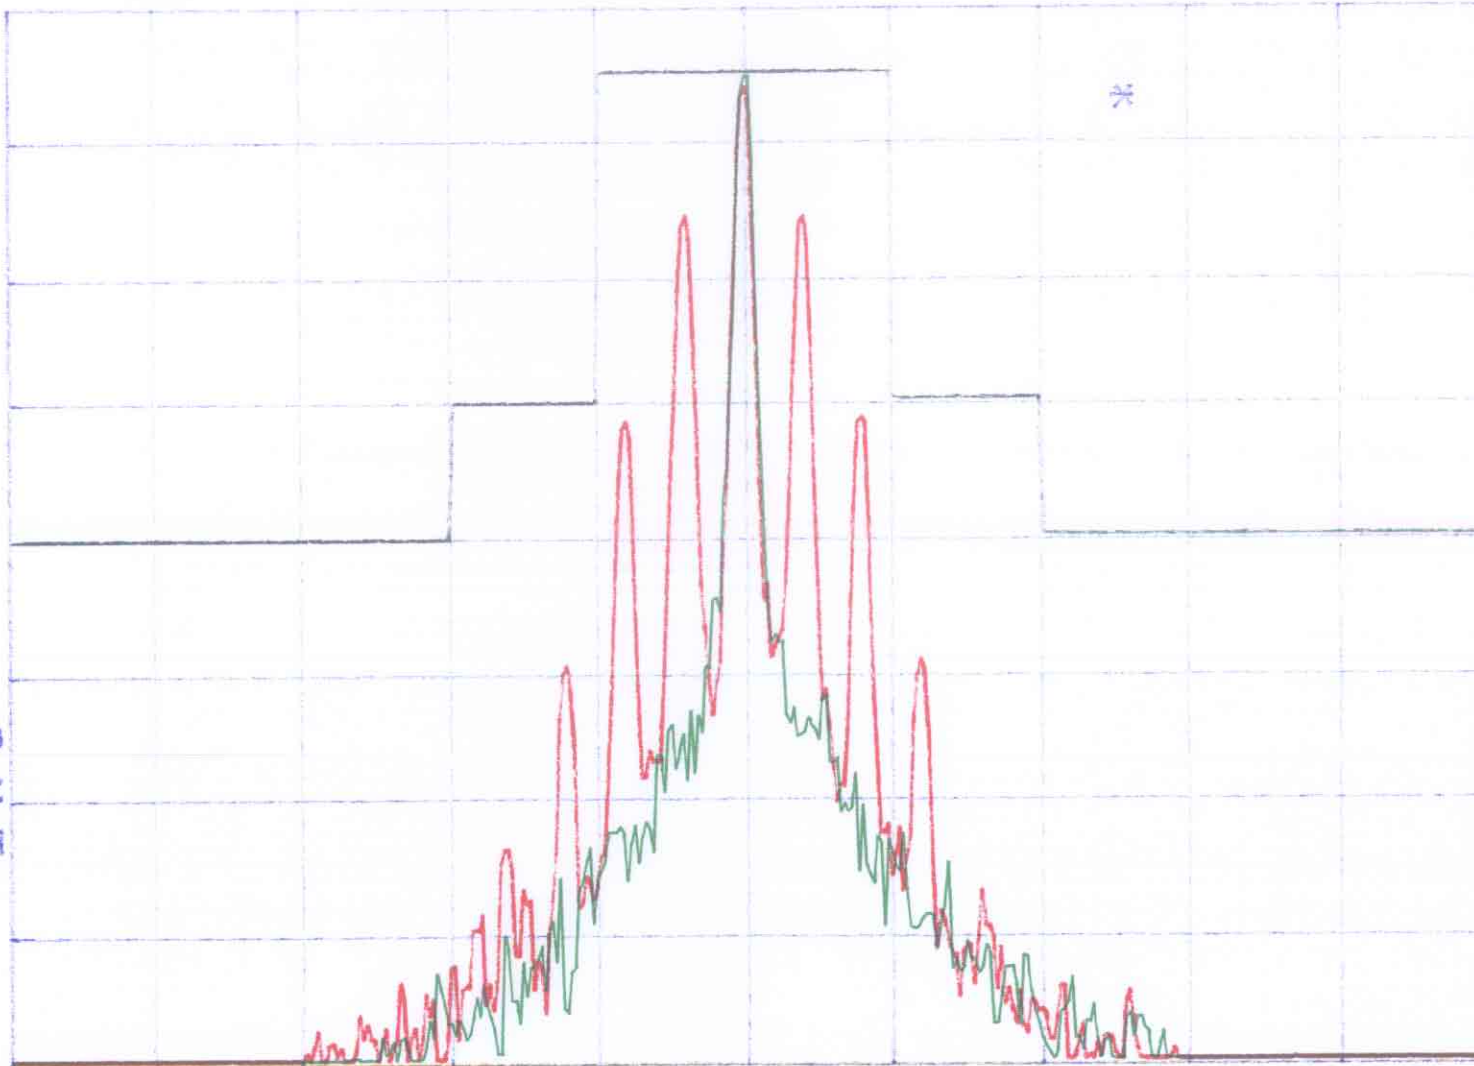

VA VB

SC FC

CORR

CENTER 462.53750 MHz

SPAN 62.50 kHz

#RES BW 300 Hz

VBW 300 Hz

SWP 2.08 sec

FCC ID K7GL3800

Channel 11

hp

REF 21.0 dBm

AT 40 dB

PEAK

LOG

10

dB/

VA VB

SC FC

CORR

CENTER 467.63750 MHz

#RES BW 300 Hz

VBW 300 Hz

SPAN 62.50 KHz

SWP 2.00 sec

FCC ID K7GL3800