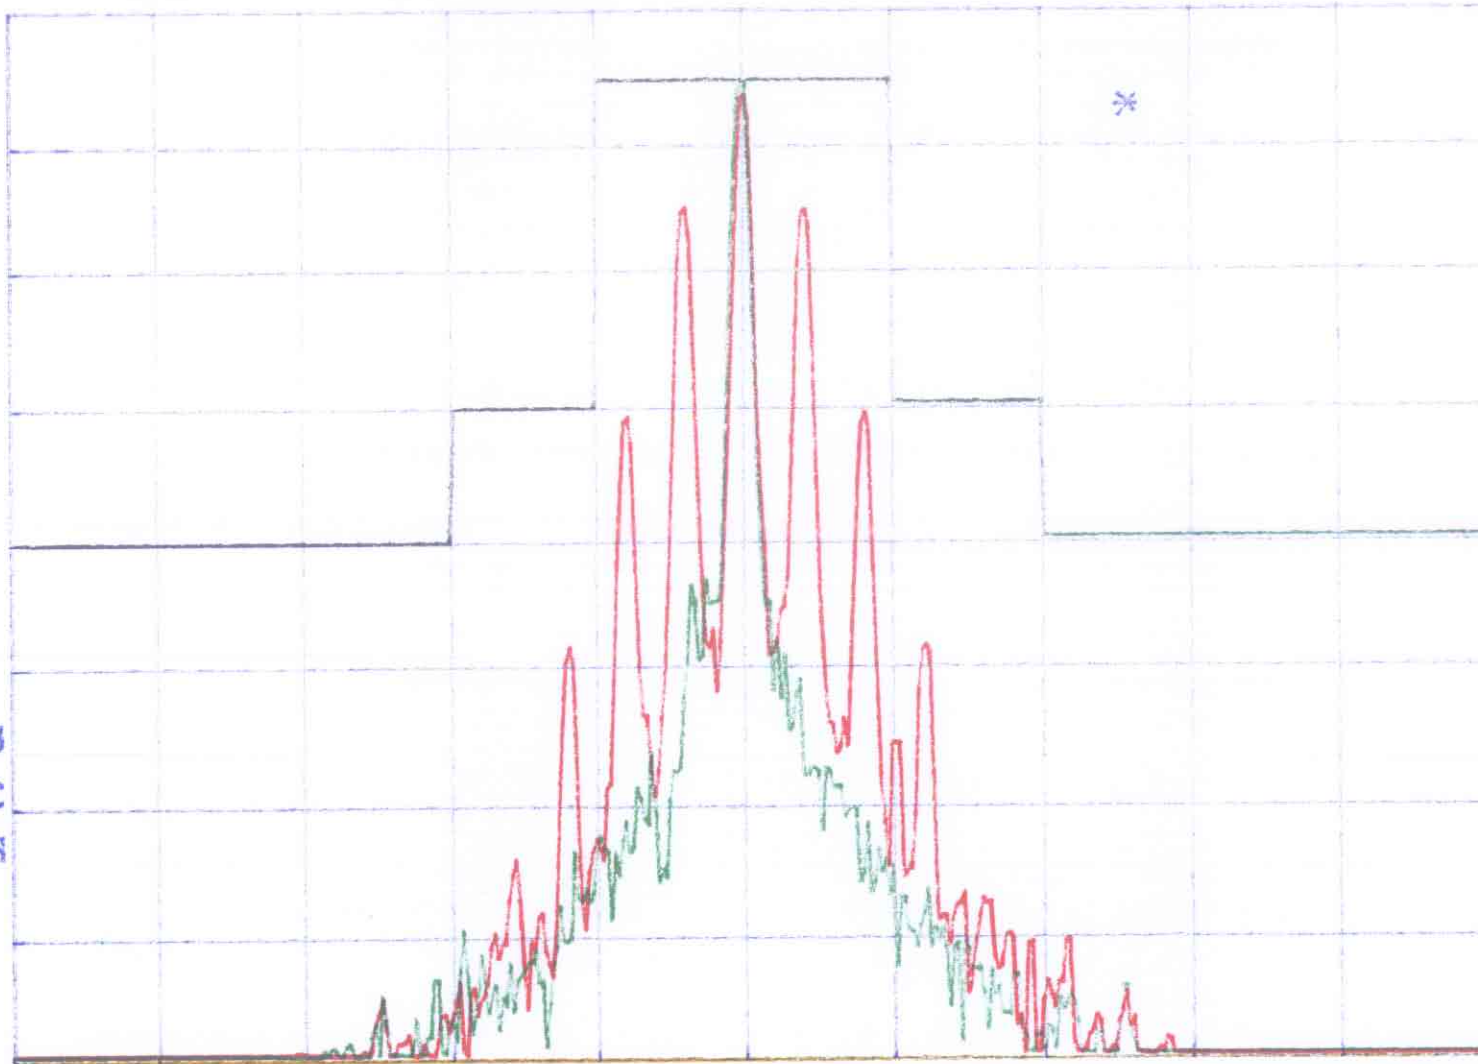

Channel 4

hp

REF 21.0 dBm

AT 40 dB

PEAK

LOG

10

dB/

VA VB

SC FC

CORR

CENTER 462.53750 MHz

SPAN 62.50 kHz

#RES BW 300 Hz

VBW 300 Hz

SWP 2.08 sec

FCC ID K7GL3800

Channel 11

hp

REF 21.0 dBm

AT 40 dB

PEAK

LOG

10

dB/

VA VB

SC FC

CORR

CENTER 467.63750 MHz

#RES BW 300 Hz

VBW 300 Hz

SPAN 62.50 KHz