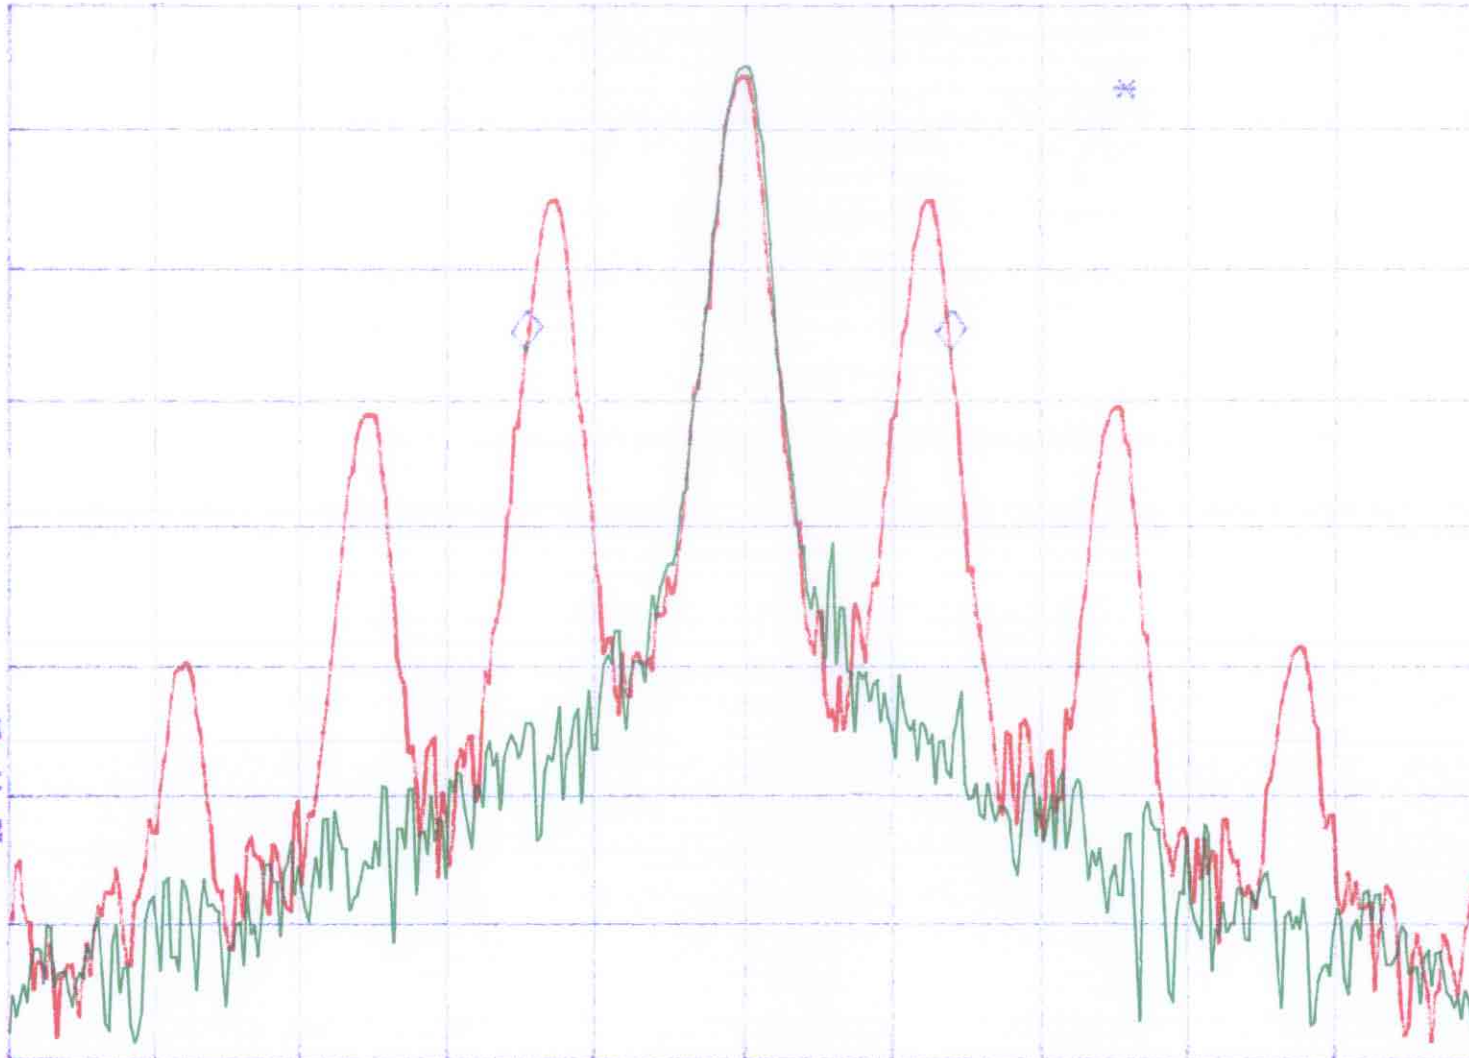

Channel 4

REF 21.0 dBm AT 40 dB MKR -5.70 kHz
-.42 dB

PEAK
LOG
10
dB/

VA VB
SC FC
CORR

CENTER 462.63750 MHz SPAN 20.00 kHz
#RES BW 300 Hz BW 300 Hz SWP 1.00 sec

FCC ID K7GL3800

Channel 11

hp

REF 21.0 dBm

AT 40 dB

MKR -5.70 kHz

.15 dB

PEAK

LOG

10

dB/

VA VB

SC FC

CORR

CENTER 467.63750 MHz

SPAN 20.00 kHz

#RES BW 300 Hz

VBW 300 Hz

SWP 1.00 sec