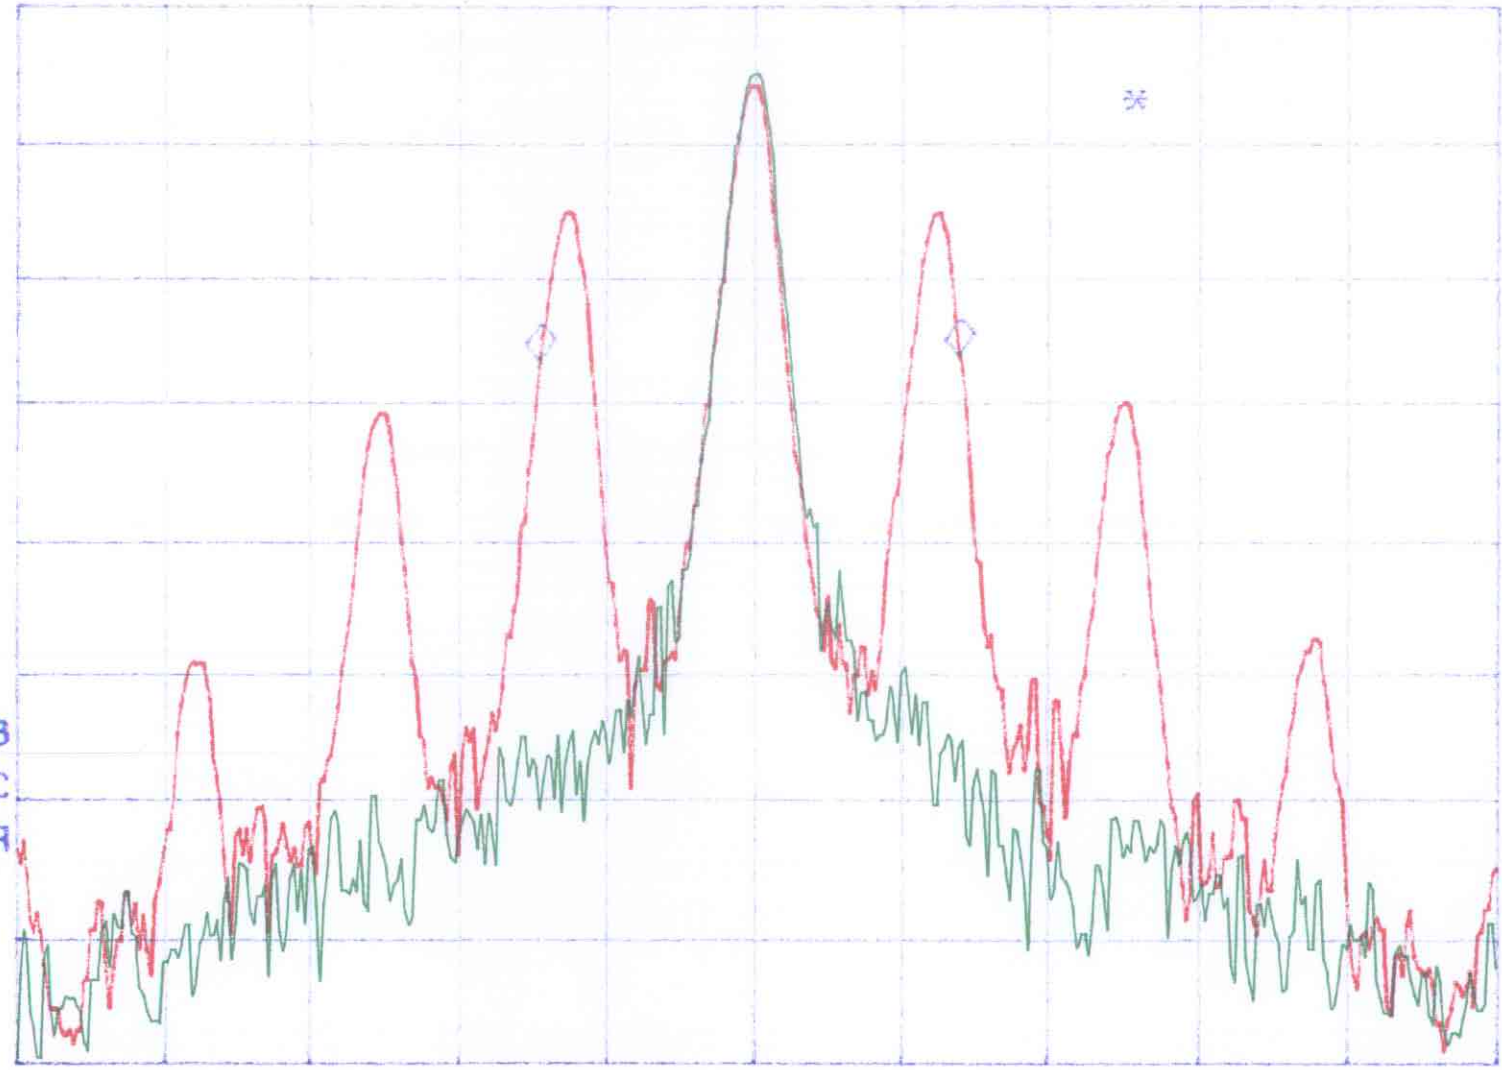

Channel 4

REF 21.0 dBm AT 40 dB MKR -5.70 kHz
-.42 dB

PEAK
LOG
10
dB/

VA VB
SC FC
CORR

CENTER 462.63750 MHz SPAN 20.00 kHz
#RES BW 300 Hz BW 300 Hz SWP 1.00 sec

FCC ID K7GL3800

Channel 11

hp

REF 21.0 dBm

AT 40 dB

MKR -5.70 kHz

.15 dB

PEAK

LOG

10

dB/

VA VB

SC FC

CORR

CENTER 467.63750 MHz

SPAN 20.00 kHz

#RES BW 300 Hz

VBW 300 Hz

SWP 1.00 sec