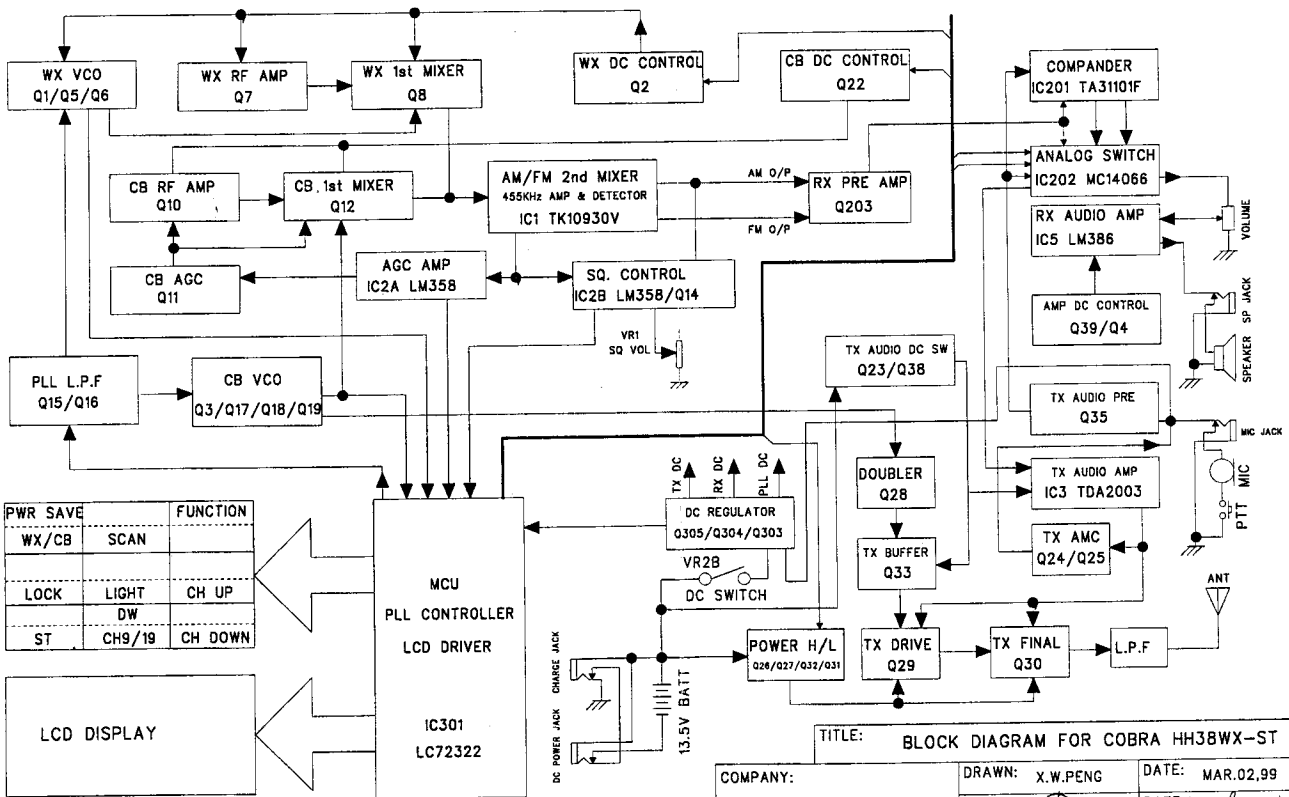

BLOCK DIAGRAM FOR COBRA HH38WX-ST

TITLE: BLOCK DIAGRAM FOR COBRA HH38WX-ST

COMPANY: GIANT ELECTRONICS LTD
 DRAWN: X.W.PENG
 DATE: MAR.02,99
 APPROVED: *Doh*
 DATE: March 2, 1999