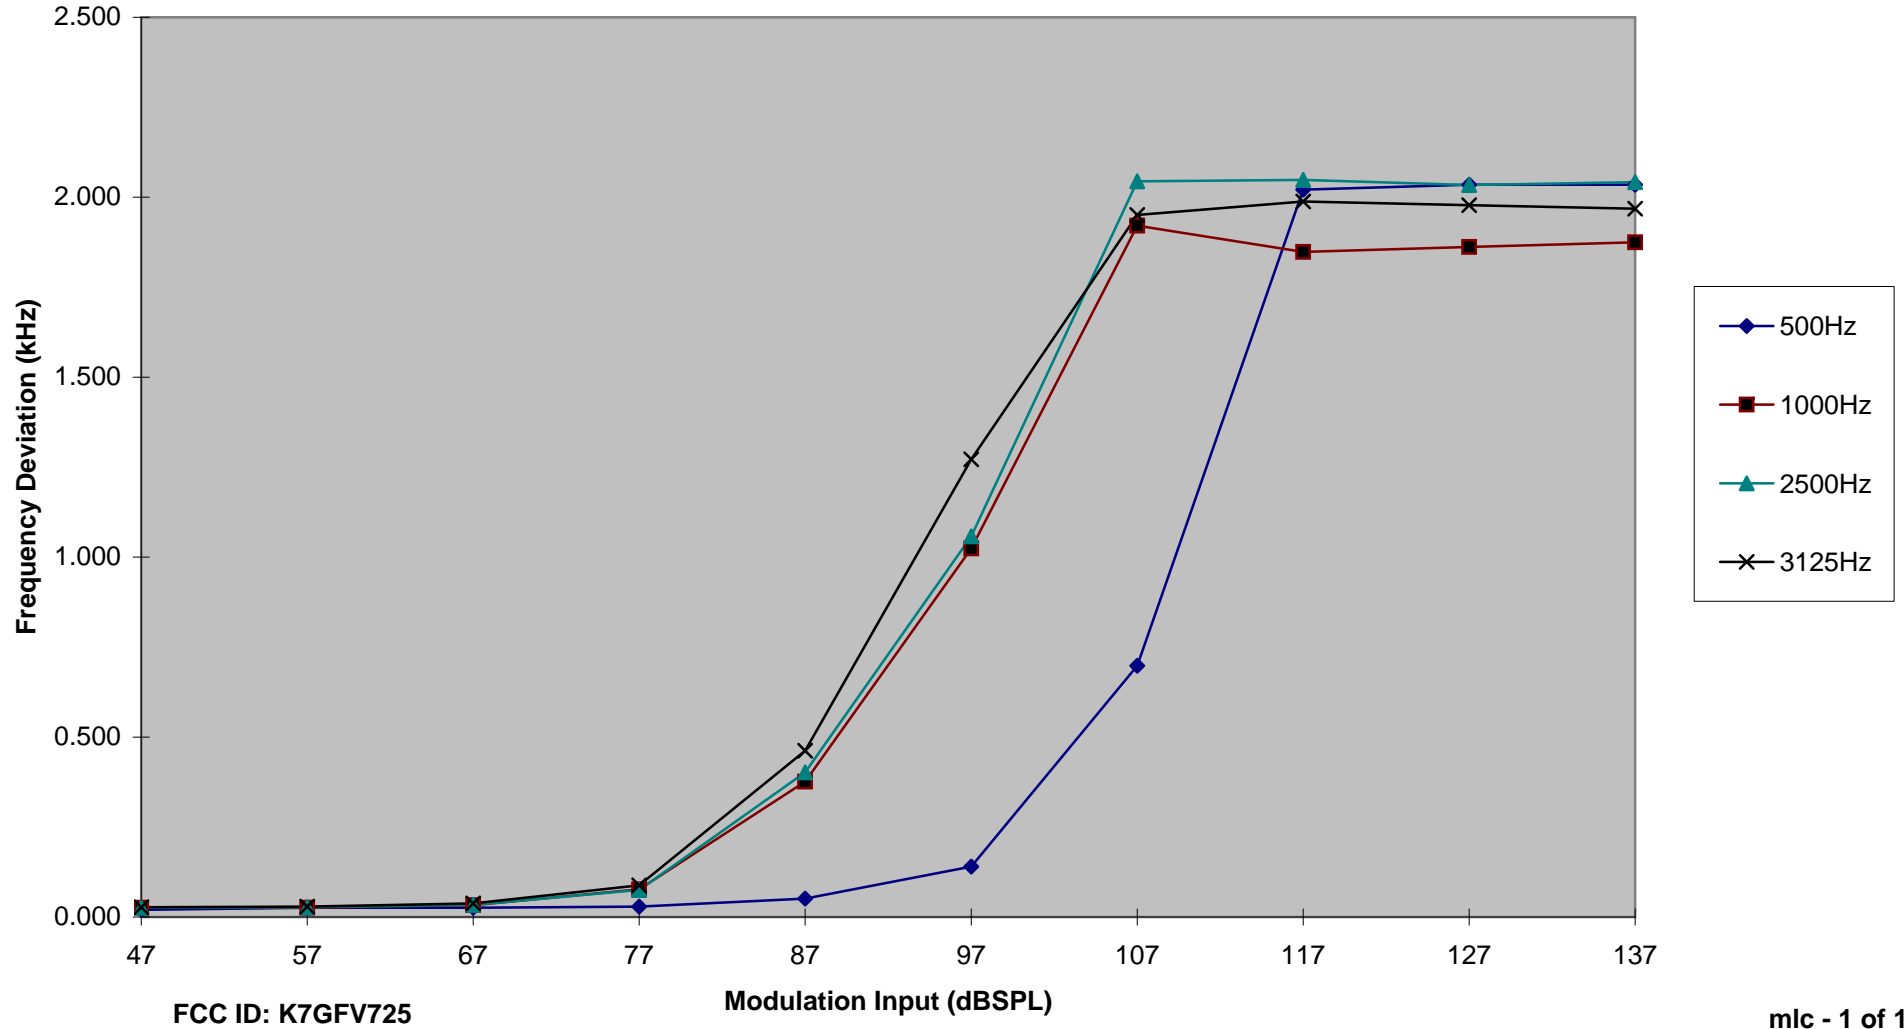

INTERTEK TESTING SERVICES

Modulation Limiting Characteristic

FCC ID: K7GFV725