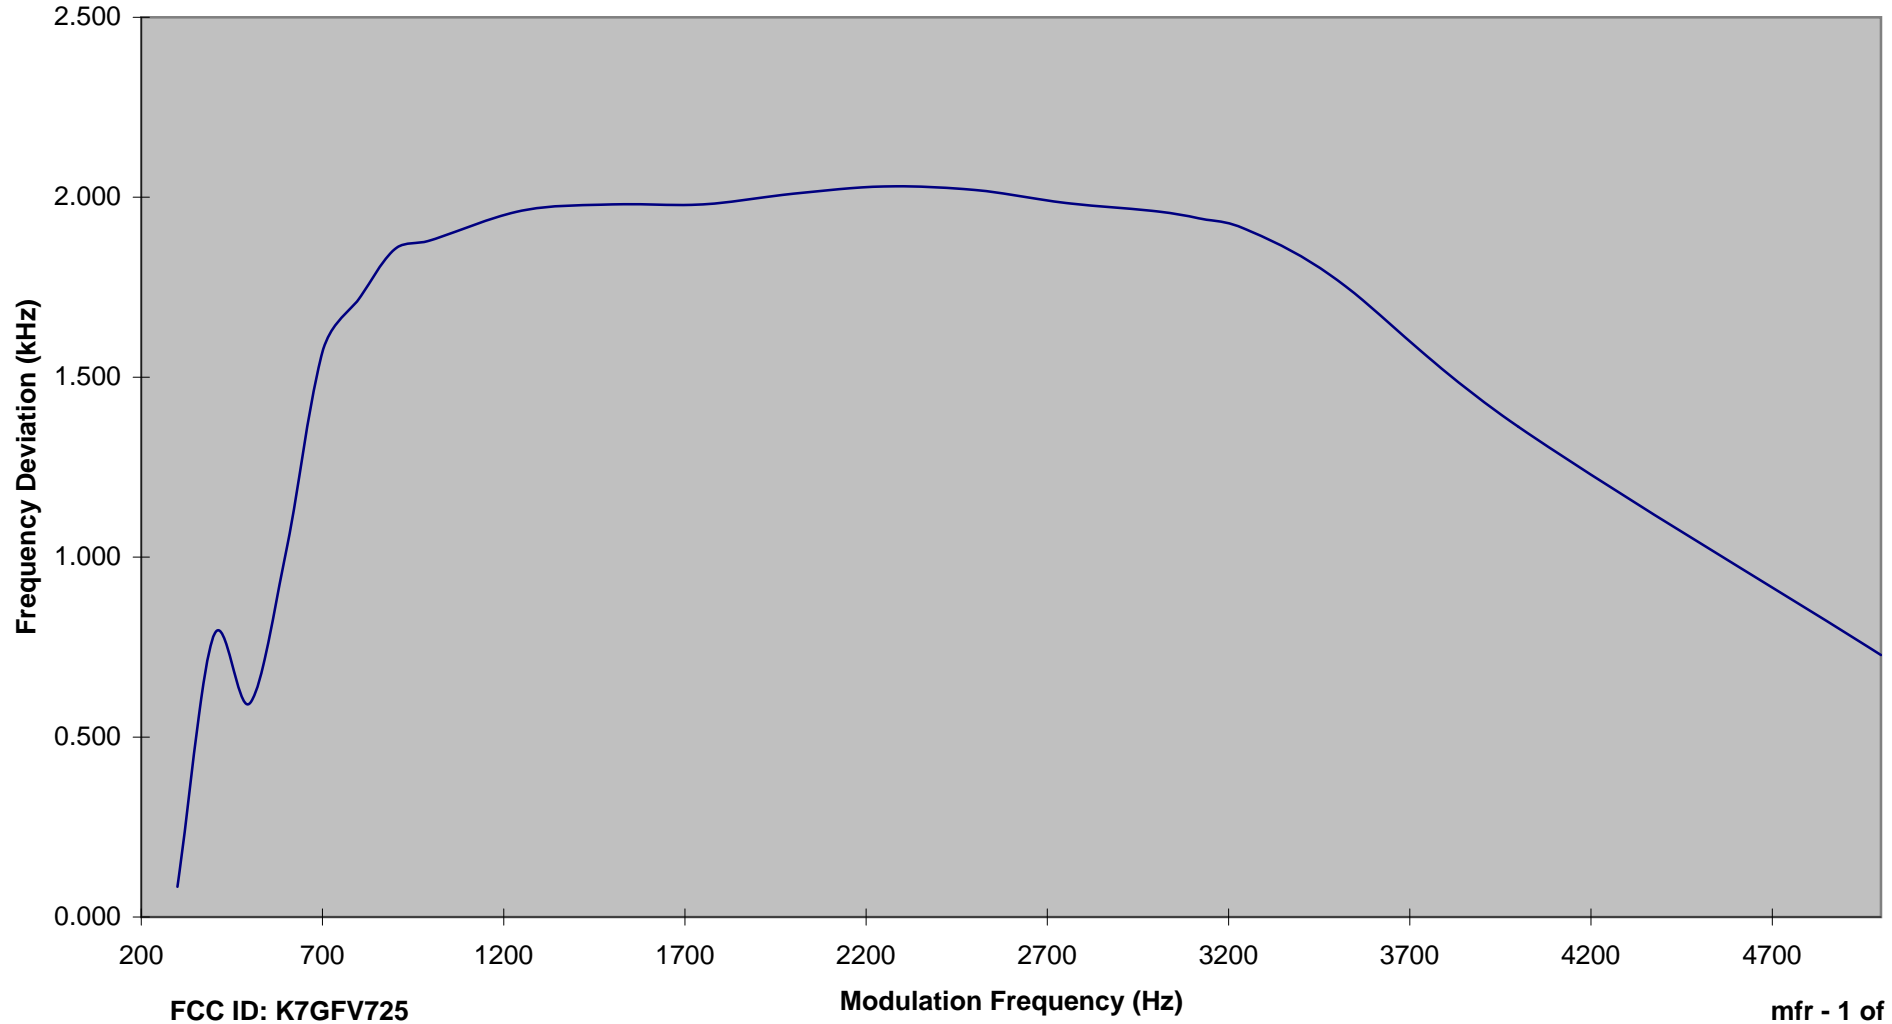

**INTERTEK TESTING SERVICES**

**Modulation Frequency Response**

FCC ID: K7GFV725

Modulation Frequency (Hz)

mfr - 1 of 2

**INTERTEK TESTING SERVICES**

**Modulation Frequency Response**

**FCC ID: K7GFV725**

**Modulation Frequency (Hz)**