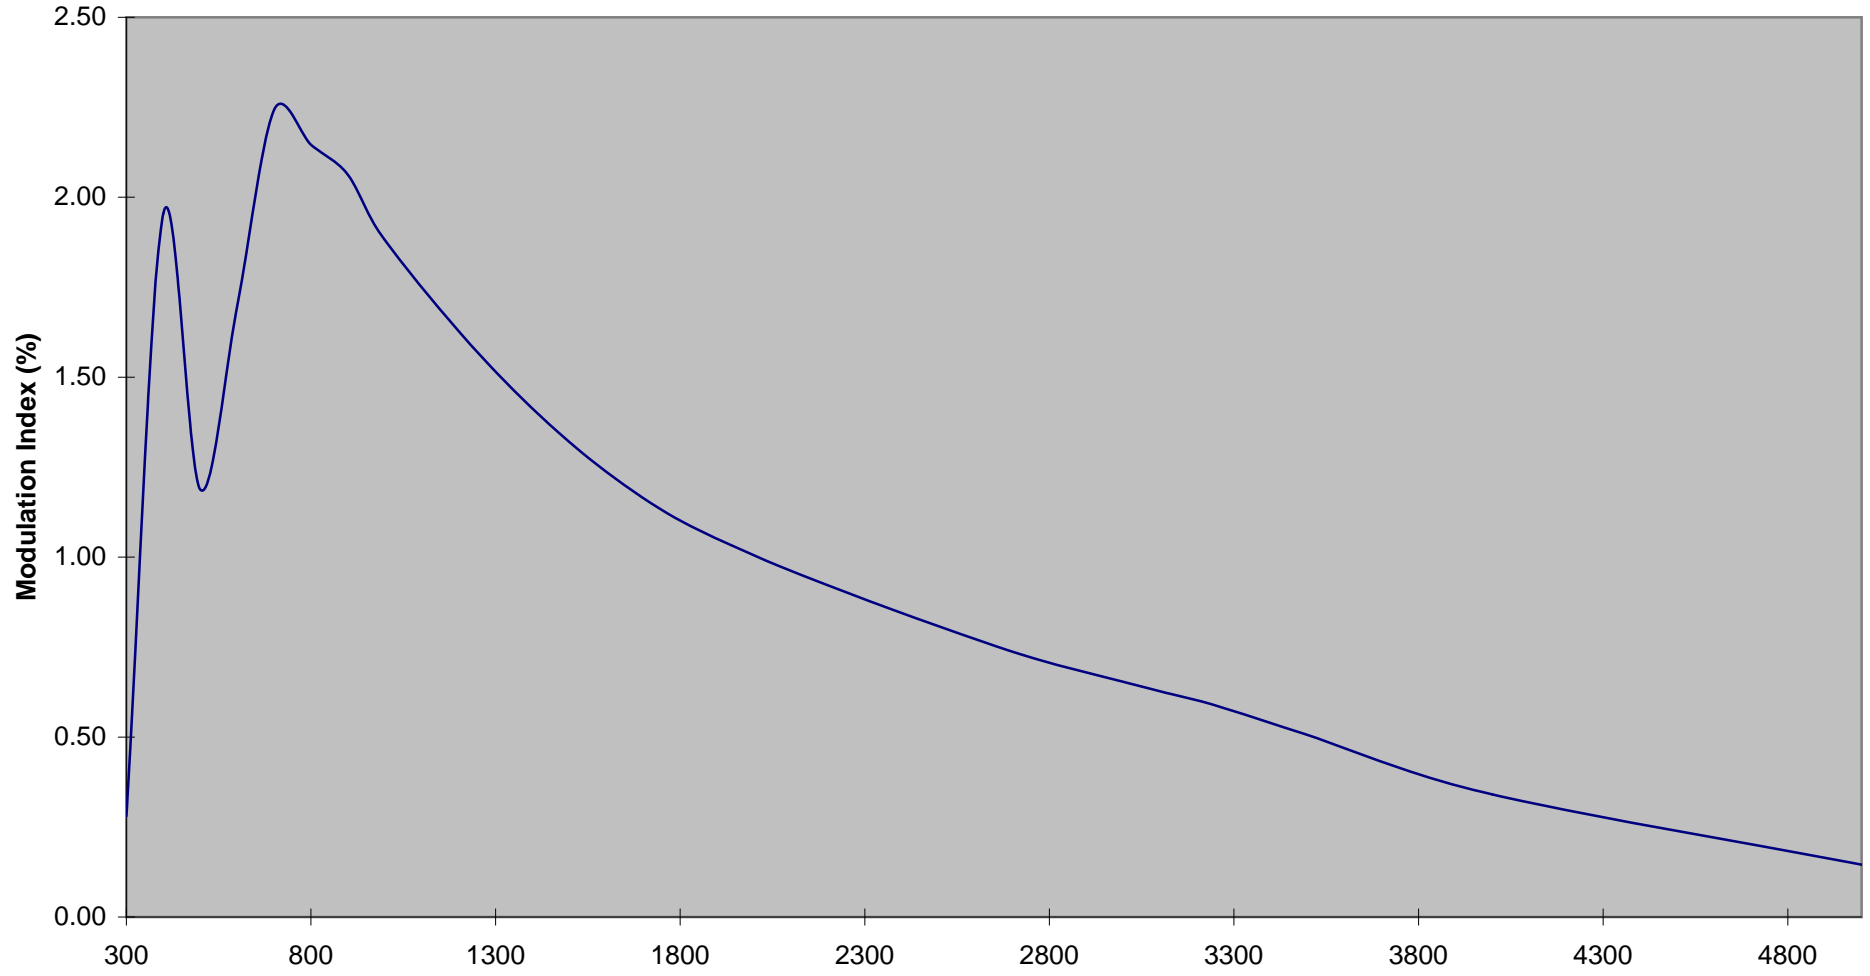

**INTERTEK TESTING SERVICES**

**Modulation Frequency Response**

FCC ID: K7GFV725

Modulation Frequency (Hz)

mfr - 1 of 2

**INTERTEK TESTING SERVICES**

**Modulation Frequency Response**

**FCC ID: K7GFV725**