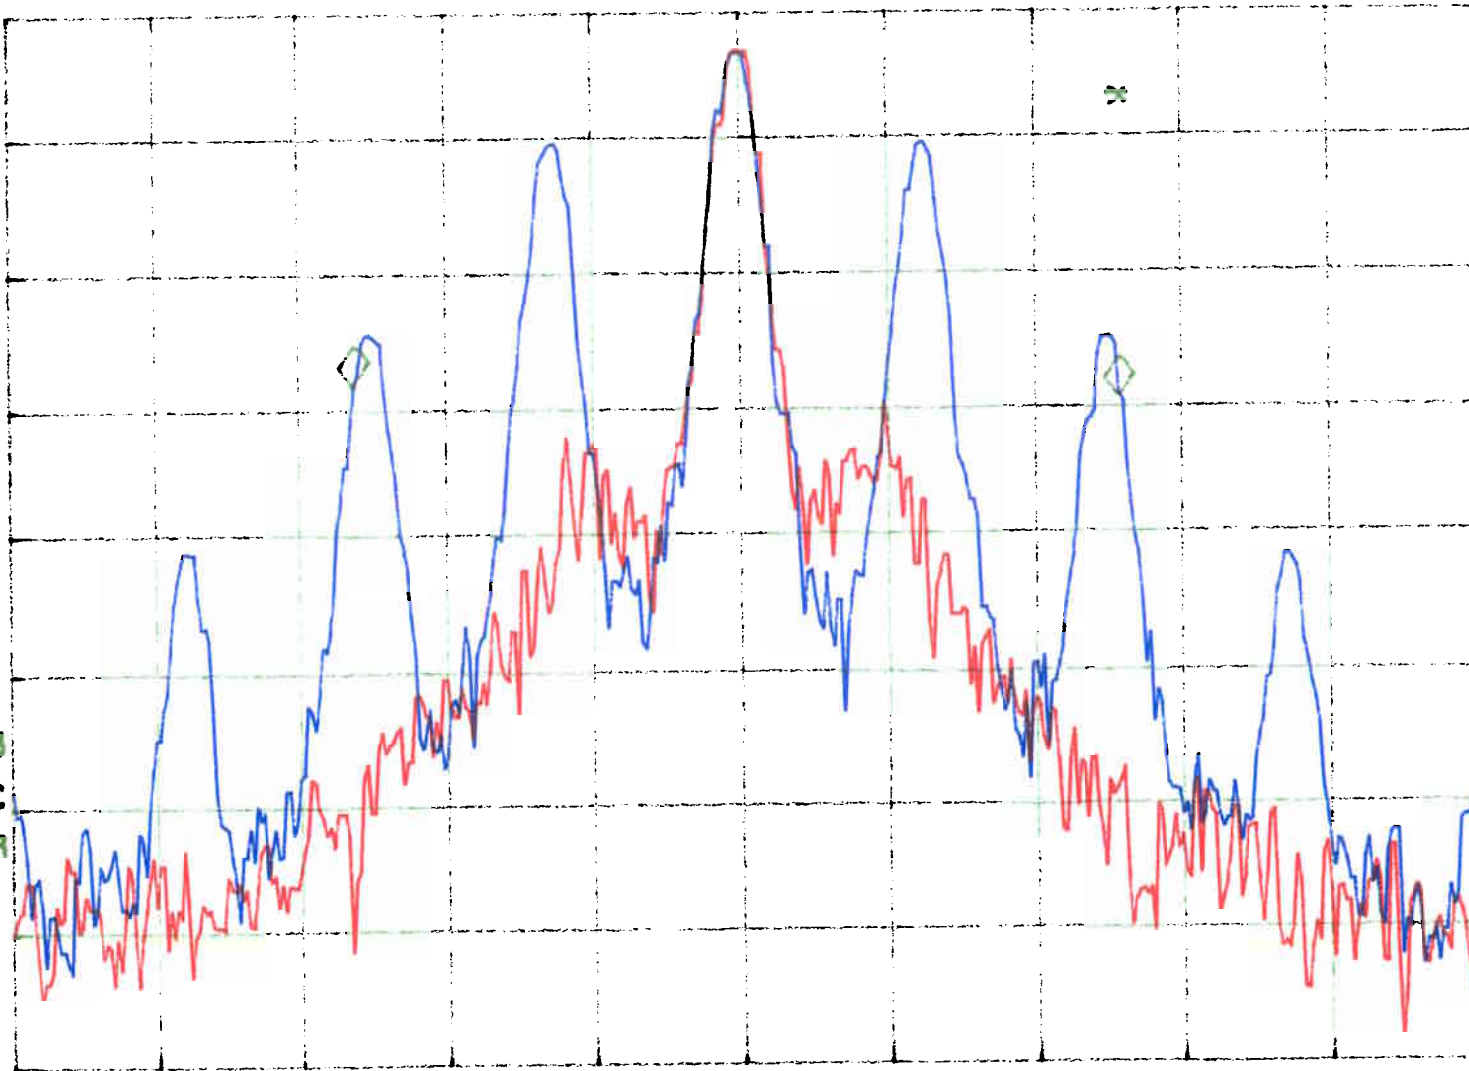

hp

MKR -10.40 KHz

REF 11.5 dBm

AT 30 dB

1.26 dB

PEAK
LOG
10
dB/

VA VB
SC FC
CORR

FCC ID: K7GFV525

CENTER 462.63750 MHz

SPAN 20.00 KHz

#RES BW 300 Hz

VBW 300 Hz

SWP 1.00 sec

hp

MKR -10.40 KHz

REF 11.5 dBm

AT 30 dB

-.48 dB

PEAK
LOG
10
dB/

VA VB
SC FC
CORR

CENTER 467.63750 MHz

#RES BW 300 Hz

VBW 300 Hz

SPAN 20.00 KHz