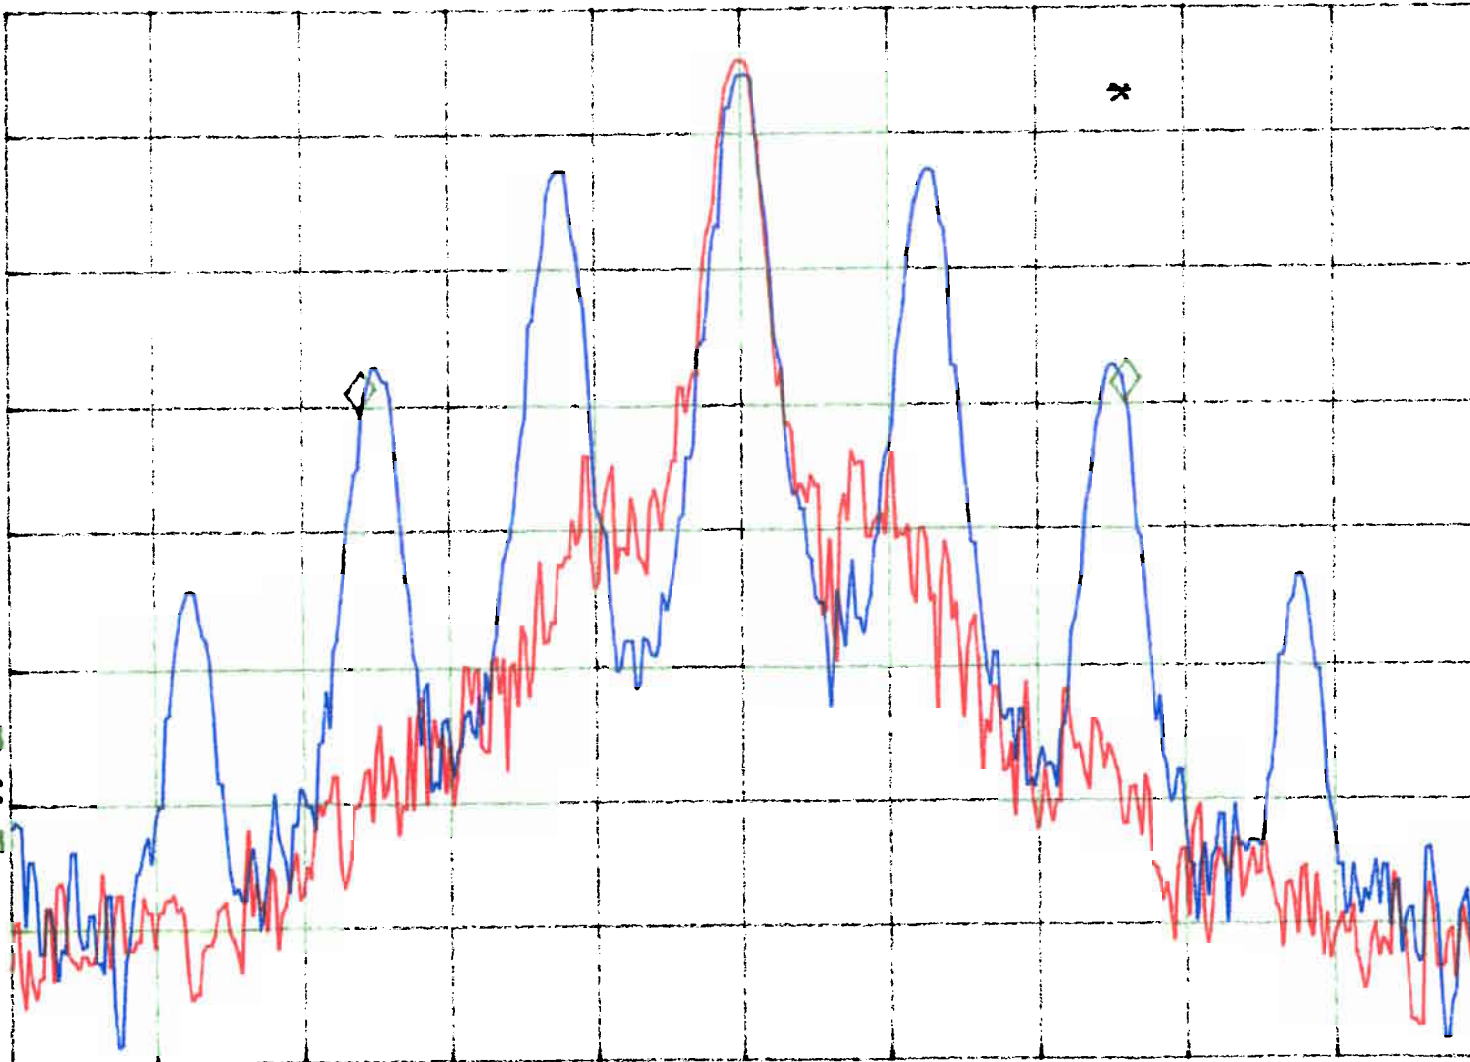

hp

MKR -10.40 KHz

REF 11.5 dBm

AT 30 dB

1.26 dB

PEAK
LOG
10
dB/

VA VB
SC FC
CORR

FCC ID: K7GFV525

CENTER 462.63750 MHz

SPAN 20.00 KHz

#RES BW 300 Hz

VBW 300 Hz

SWP 1.00 sec

hp

MKR -10.40 KHz

REF 11.5 dBm

AT 30 dB

-.48 dB

PEAK
LOG
10
dB/

VA VB
SC FC
CORR

CENTER 467.63750 MHz

#RES BW 300 Hz

VBW 300 Hz

SPAN 20.00 KHz