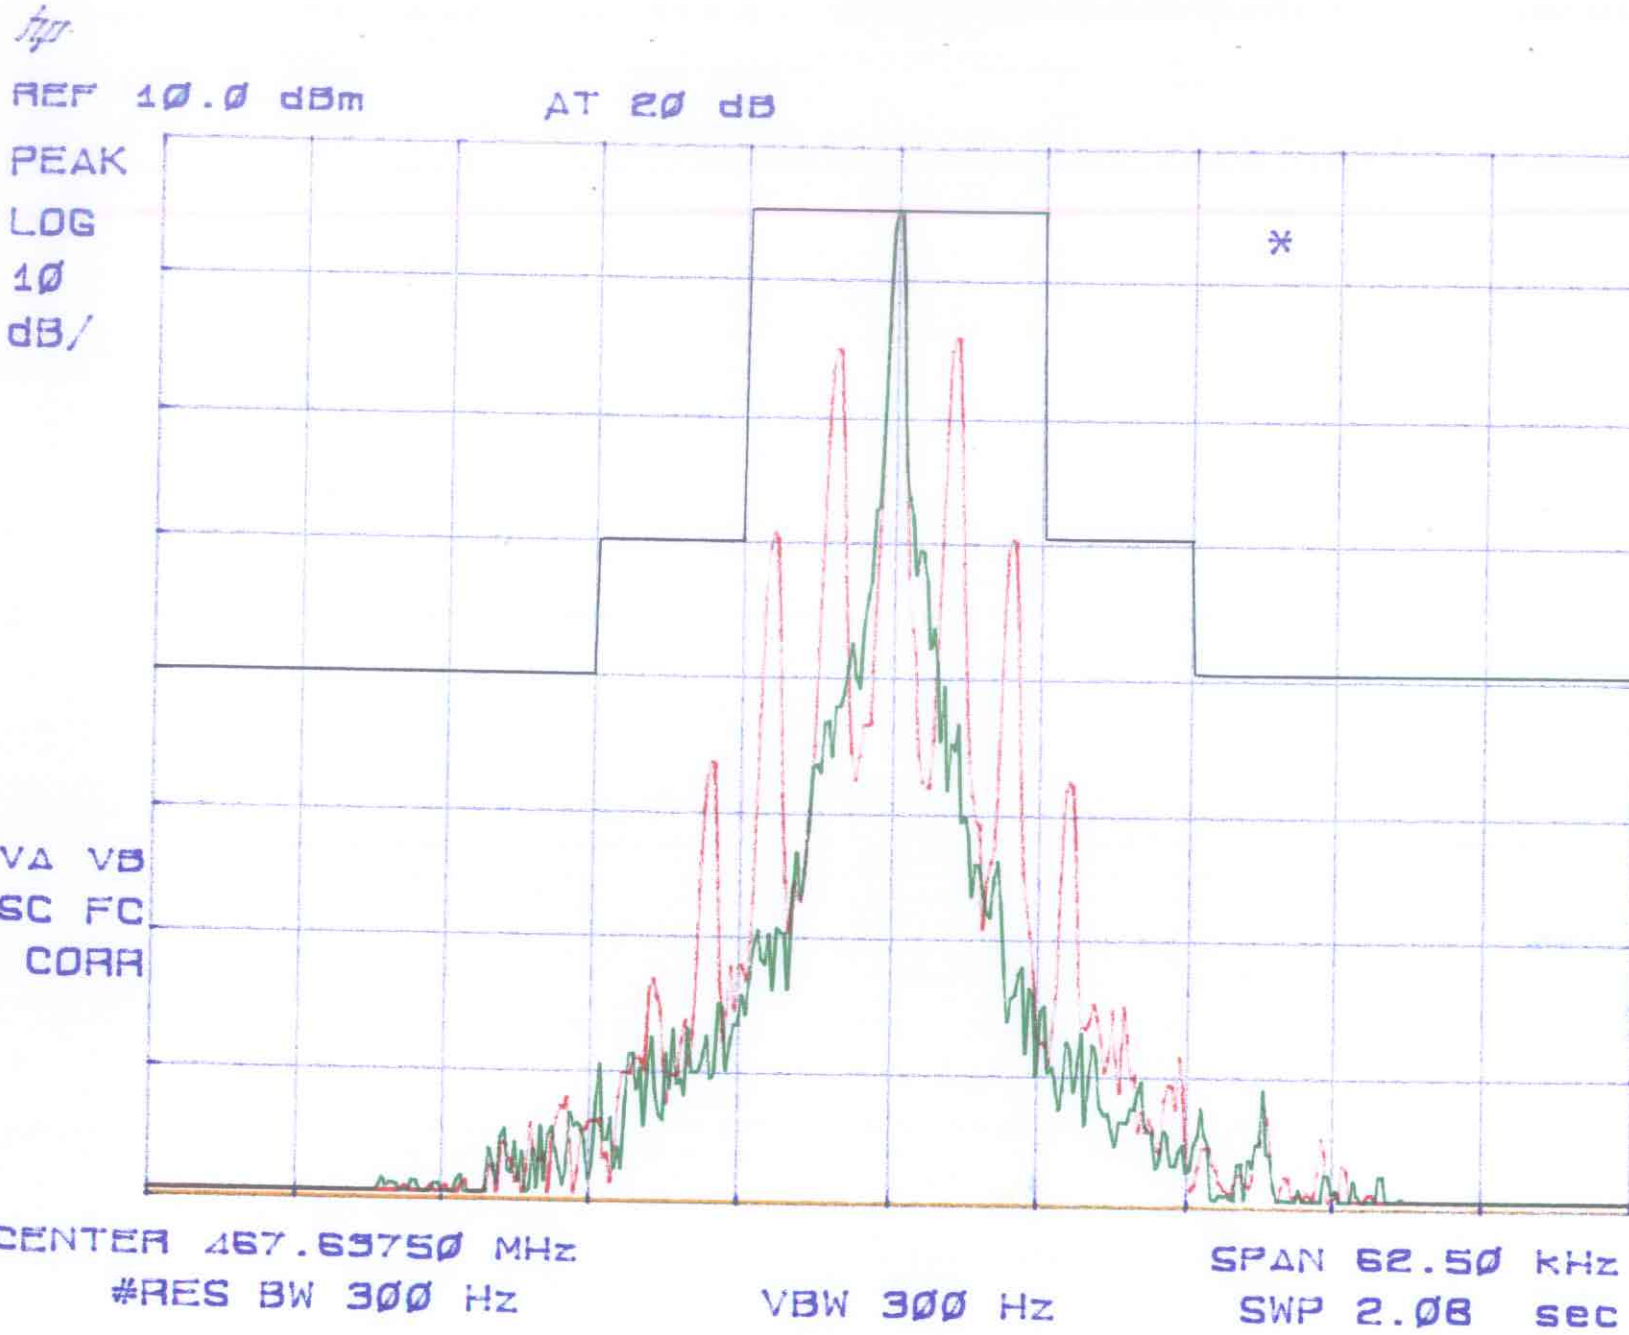

INTERTEK TESTING SERVICES

Spurious Emission Plots

hp

REF 16.3 dBm

AT 30 dB

PEAK
LOG
10
dB/

VA VB
SC FC
CORR

Channel 4

CENTER 462.63750 MHz

#RES BW 300 Hz

VBW 300 Hz

SPAN 62.50 kHz

SWP 2.08 sec

FCC ID K7GFV500

INTERTEK TESTING SERVICES

Spurious Emission Plots