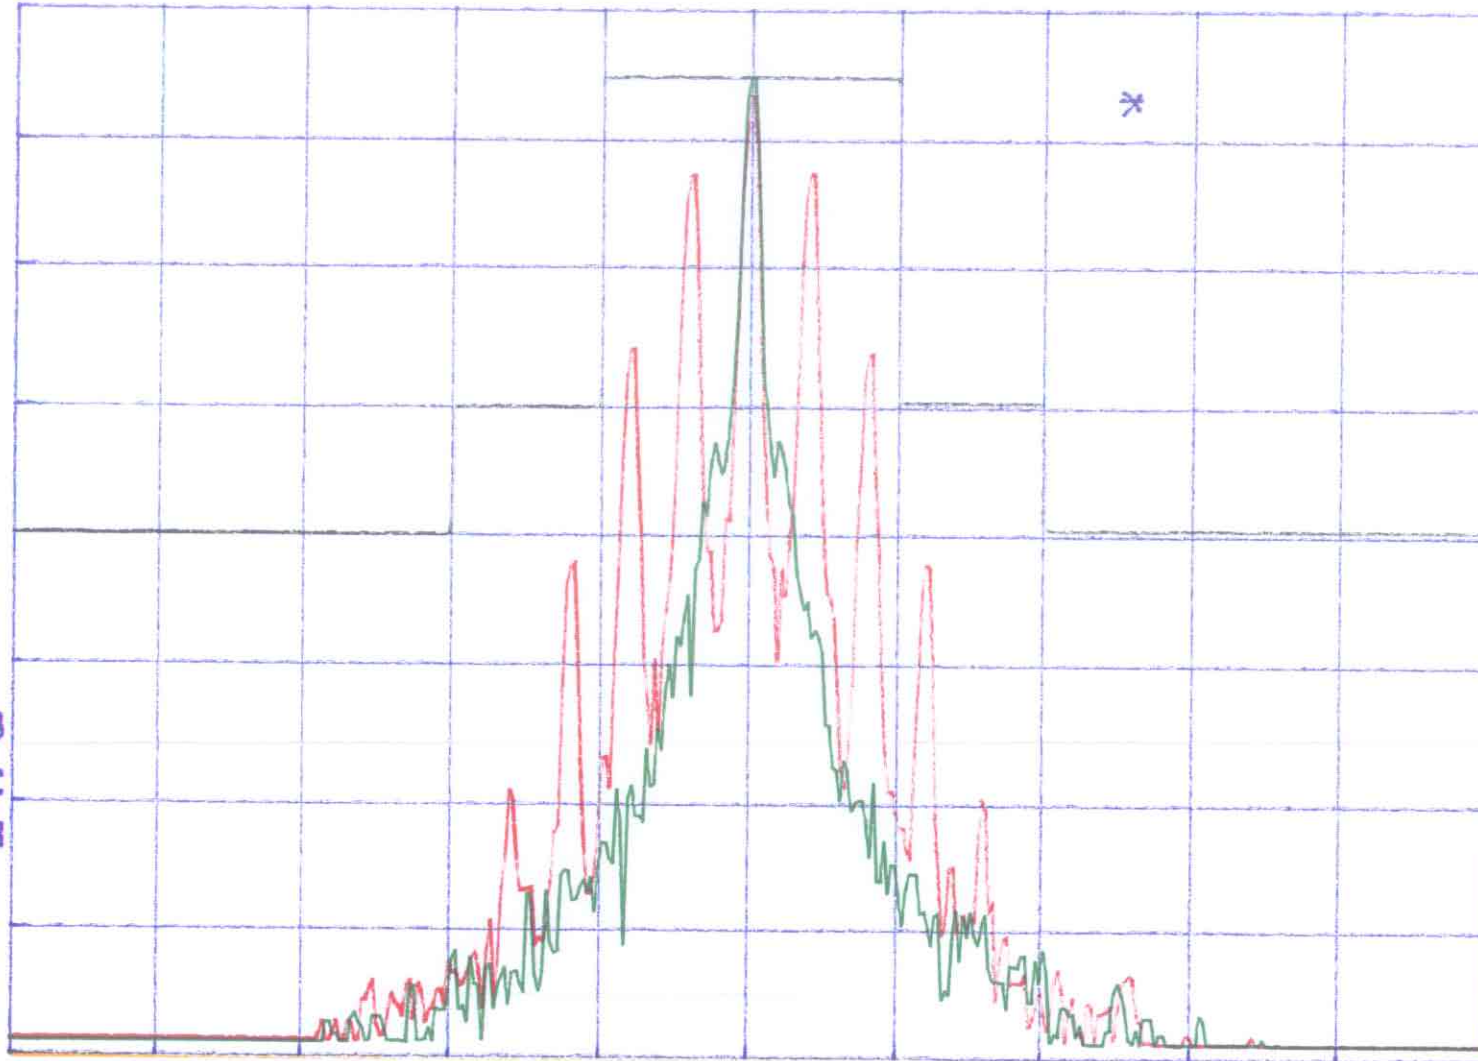

INTERTEK TESTING SERVICES

Spurious Emission Plots

hp

REF 16.3 dBm

AT 30 dB

PEAK
LOG
10
dB/

VA VB
SC FC
CORR

Channel 4

CENTER 462.63750 MHz

#RES BW 300 Hz

VBW 300 Hz

SPAN 62.50 kHz

SWP 2.08 sec

FCC ID K7GFV500

INTERTEK TESTING SERVICES

Spurious Emission Plots