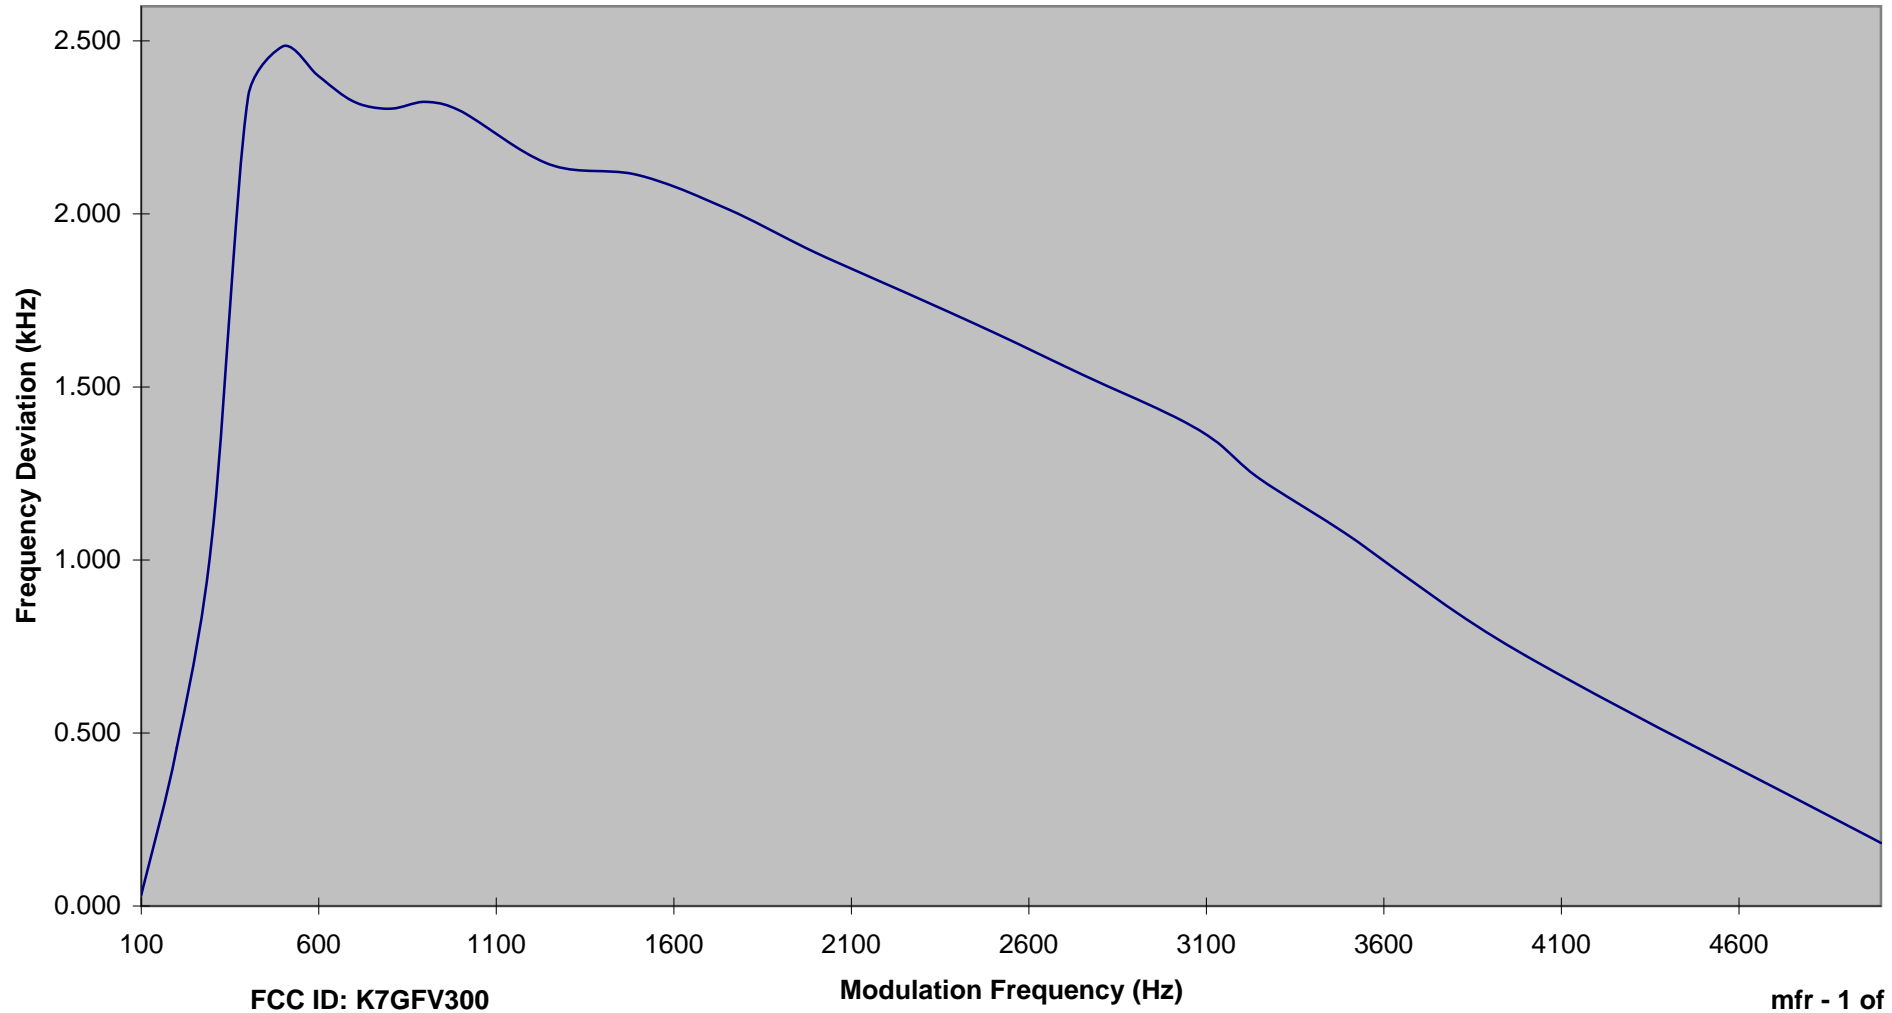

INTERTEK TESTING SERVICES

Modulation Frequency Response

FCC ID: K7GFV300

Modulation Frequency (Hz)

INTERTEK TESTING SERVICES

Modulation Frequency Response

FCC ID: K7GFV300