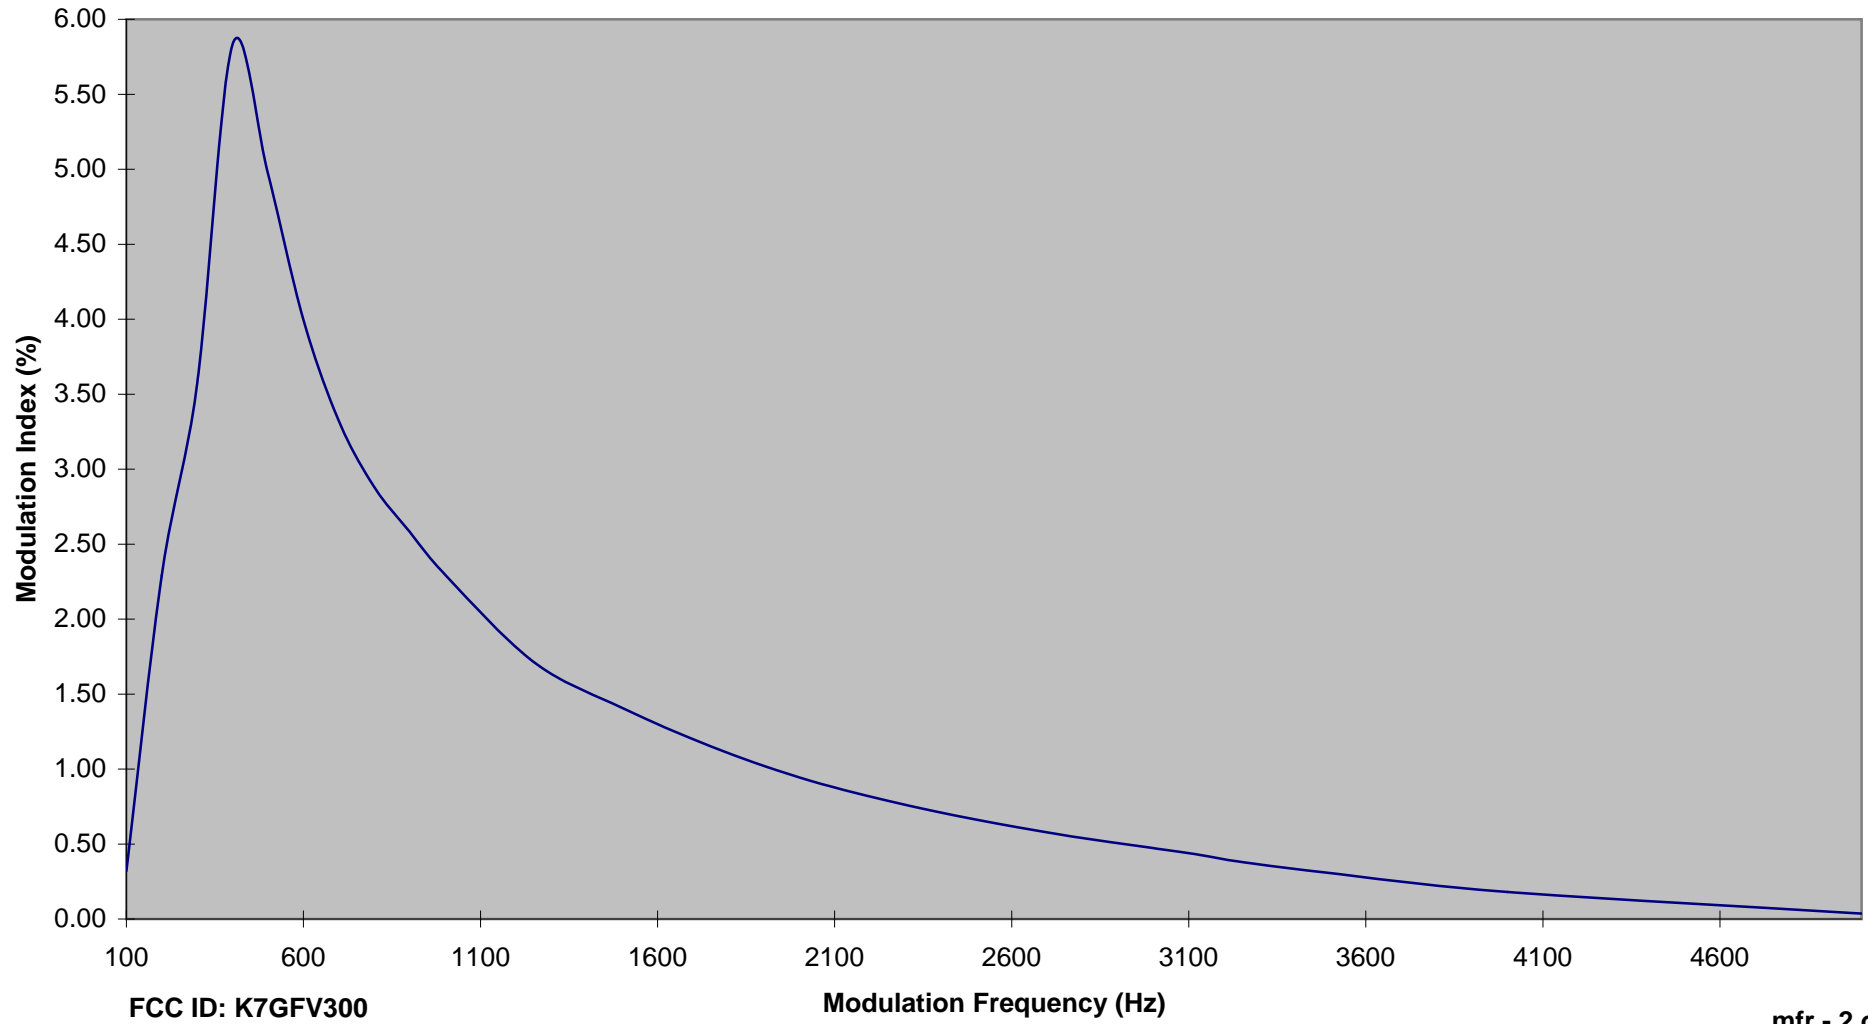

INTERTEK TESTING SERVICES

Modulation Frequency Response

FCC ID: K7GFV300

Modulation Frequency (Hz)

INTERTEK TESTING SERVICES

Modulation Frequency Response

FCC ID: K7GFV300