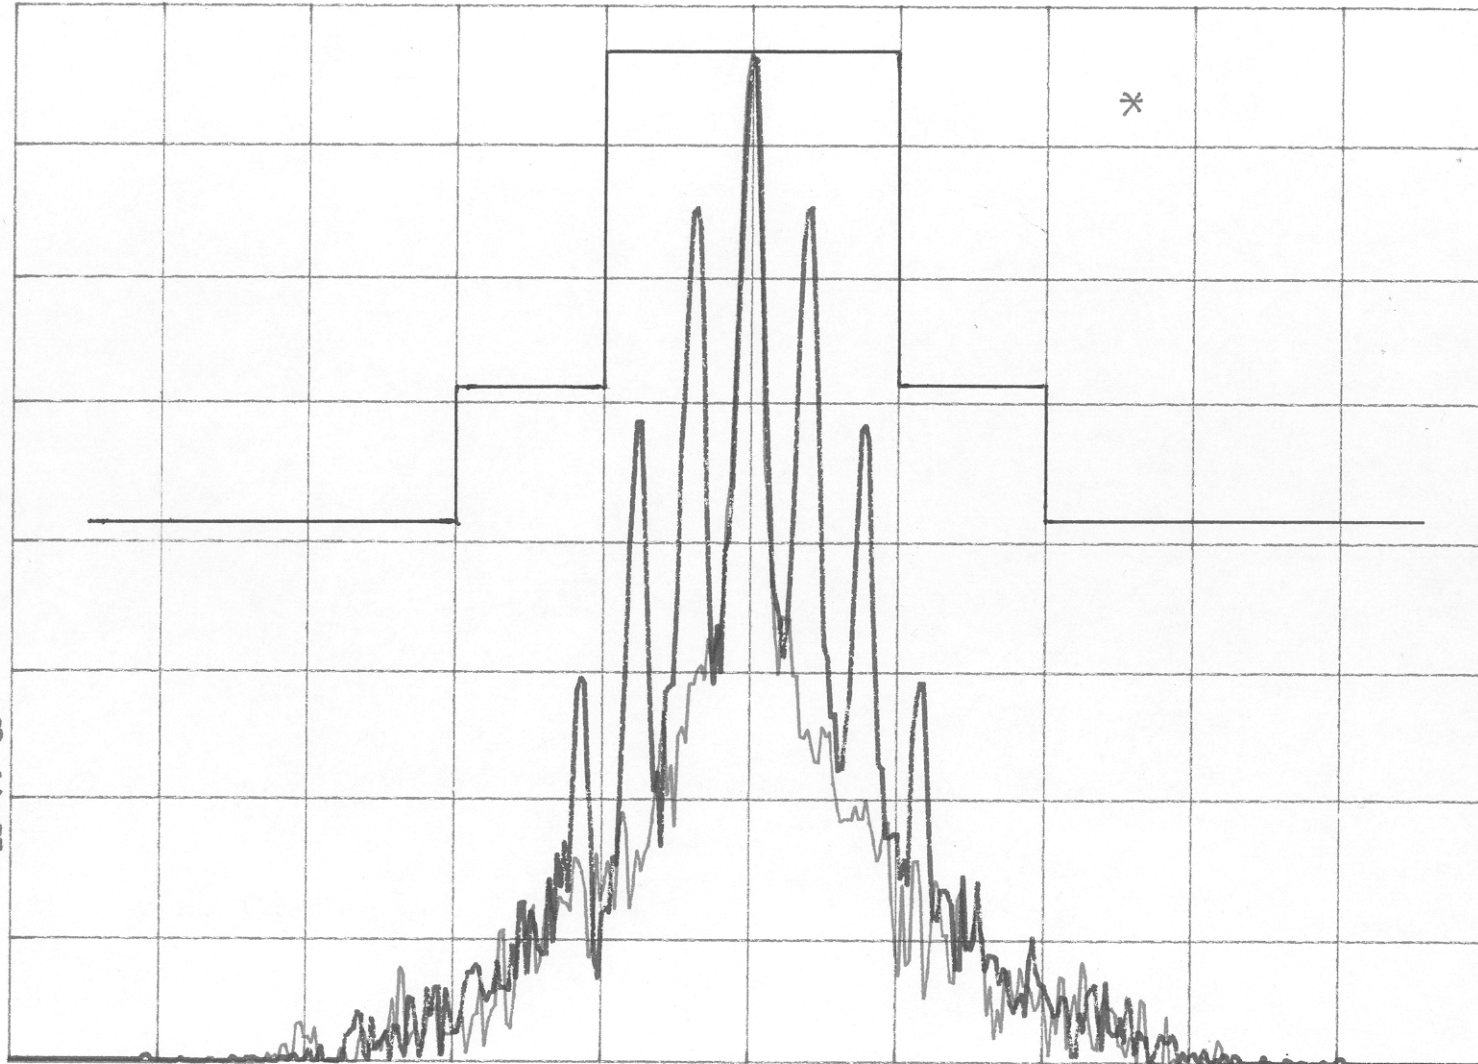

HP

REF 22.0 dBm

AT 40 dB

PEAK  
LOG  
10  
dB/

VA VB  
SC FC  
CORR

FCC ID: K7GFV225

CENTER 462.63750 MHz

#RES BW 300 Hz

VBW 300 Hz

SPAN 65.00 KHz

SWP 2.17 sec

hp

REF 22.0 dBm

AT 40 dB

PEAK  
LOG  
10  
dB/

VA VB  
SC FC  
CORR

FCC ID: K7GFV225

CENTER 467.63750 MHz

#RES BW 300 Hz

VBW 300 Hz

SPAN 65.00 kHz

SWP 2.17 sec