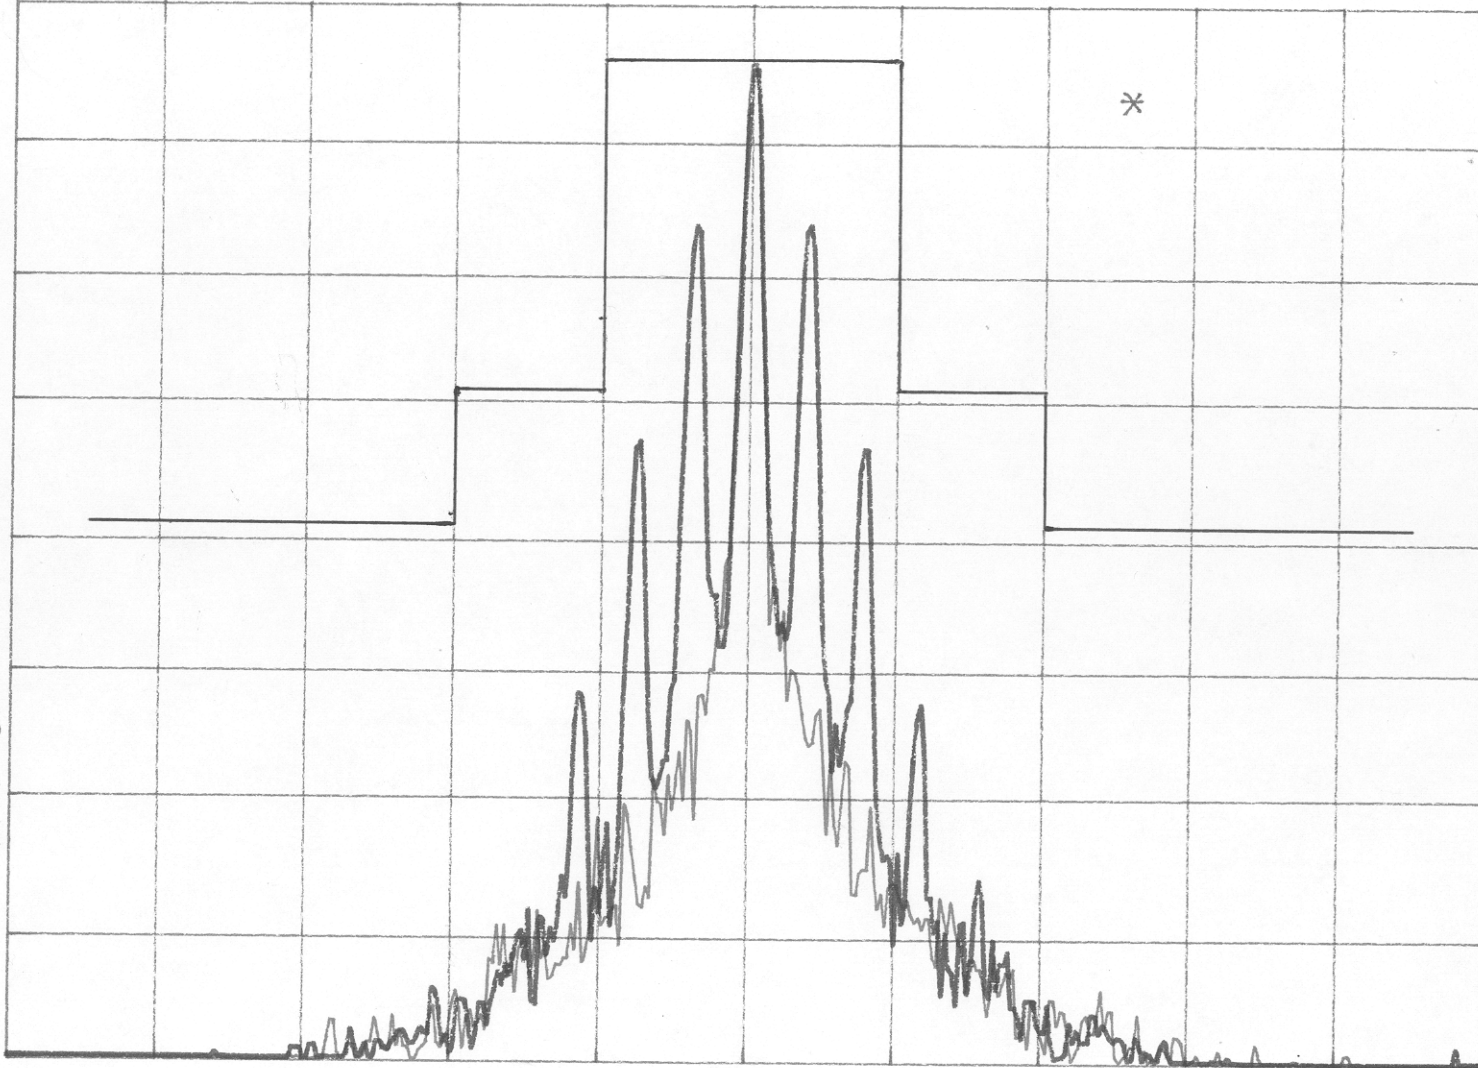

HP

REF 22.0 dBm

AT 40 dB

PEAK  
LOG  
10  
dB/

VA VB  
SC FC  
CORR

FCC ID: K7GFV225

CENTER 462.63750 MHz

#RES BW 300 Hz

VBW 300 Hz

SPAN 65.00 KHz

SWP 2.17 sec

hp

REF 22.0 dBm

AT 40 dB

PEAK  
LOG  
10  
dB/

VA VB  
SC FC  
CORR

FCC ID: K7GFV225

CENTER 467.63750 MHz

#RES BW 300 Hz

VBW 300 Hz

SPAN 65.00 kHz

SWP 2.17 sec