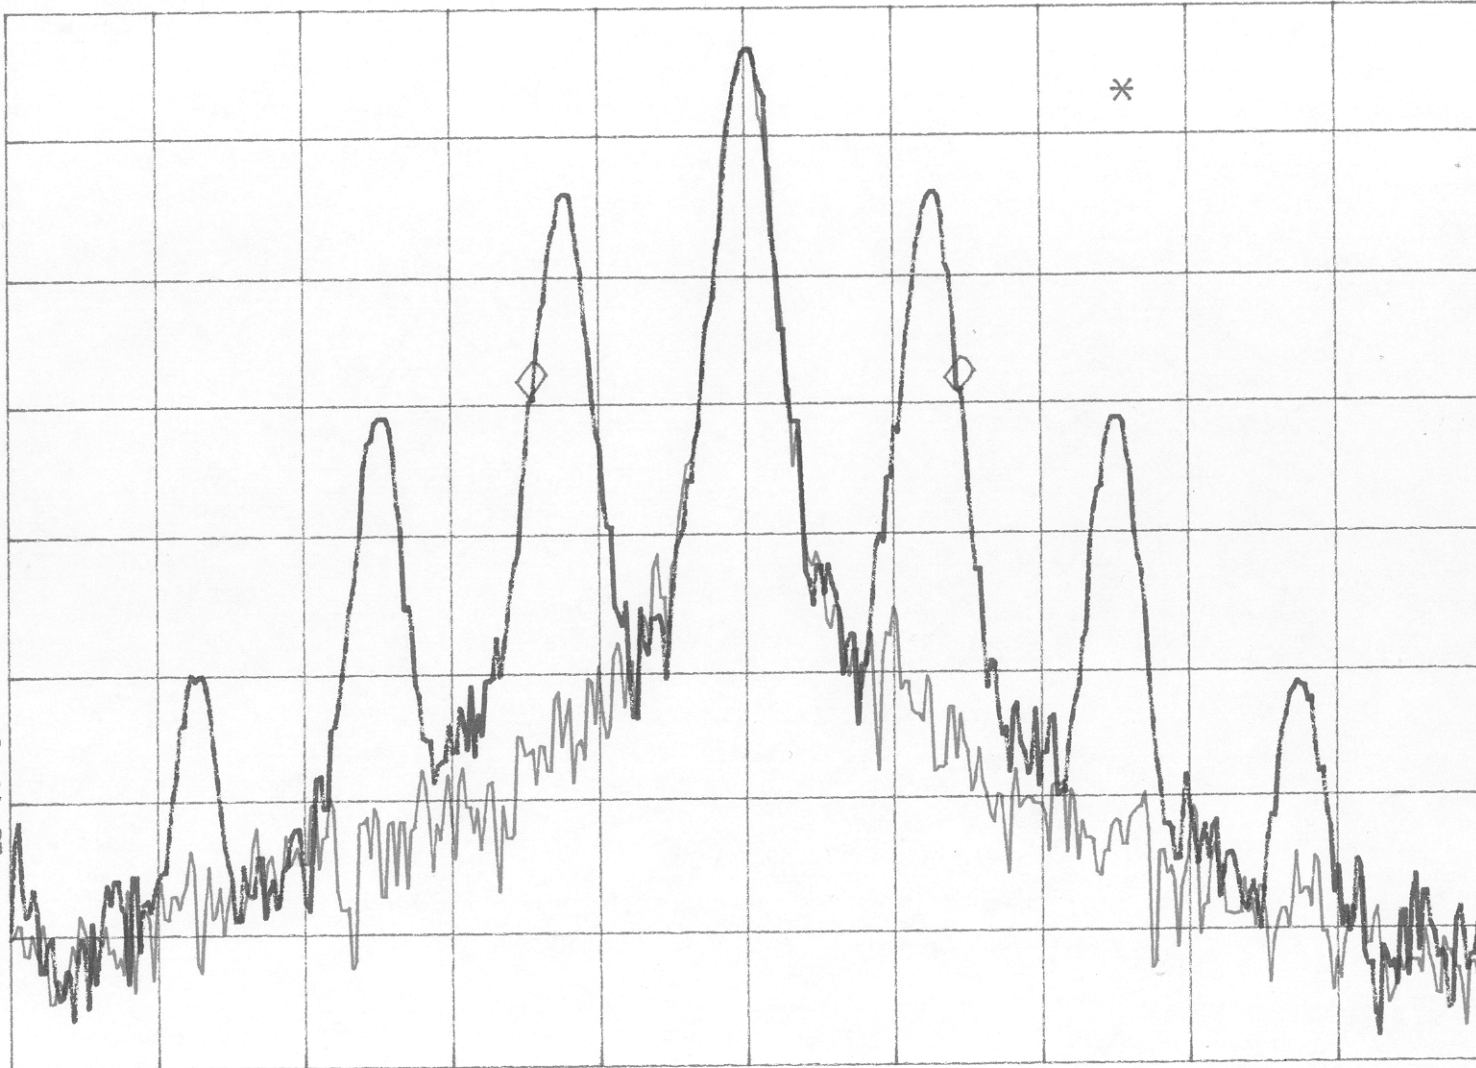

hp

REF 22.0 dBm

AT 40 dB

MKR -5.60 KHz

-.16 dB

PEAK
LOG
10
dB/

VA VB
SC FC
CORR

CENTER 462.63750 MHz

#RES BW 300 Hz

VBW 300 Hz

SPAN 20.00 KHz

SWP 1.00 sec

FCC ID: K7GFV225

hp

REF 22.0 dBm

AT 40 dB

MKR -5.80 kHz

-.70 dB

PEAK
LOG
10
dB/

VA VB
SC FC
CORR

CENTER 467.63750 MHz

#RES BW 300 Hz

VBW 300 Hz

SPAN 20.00 kHz

SWP 1.00 sec

FCC ID: K7GFV225