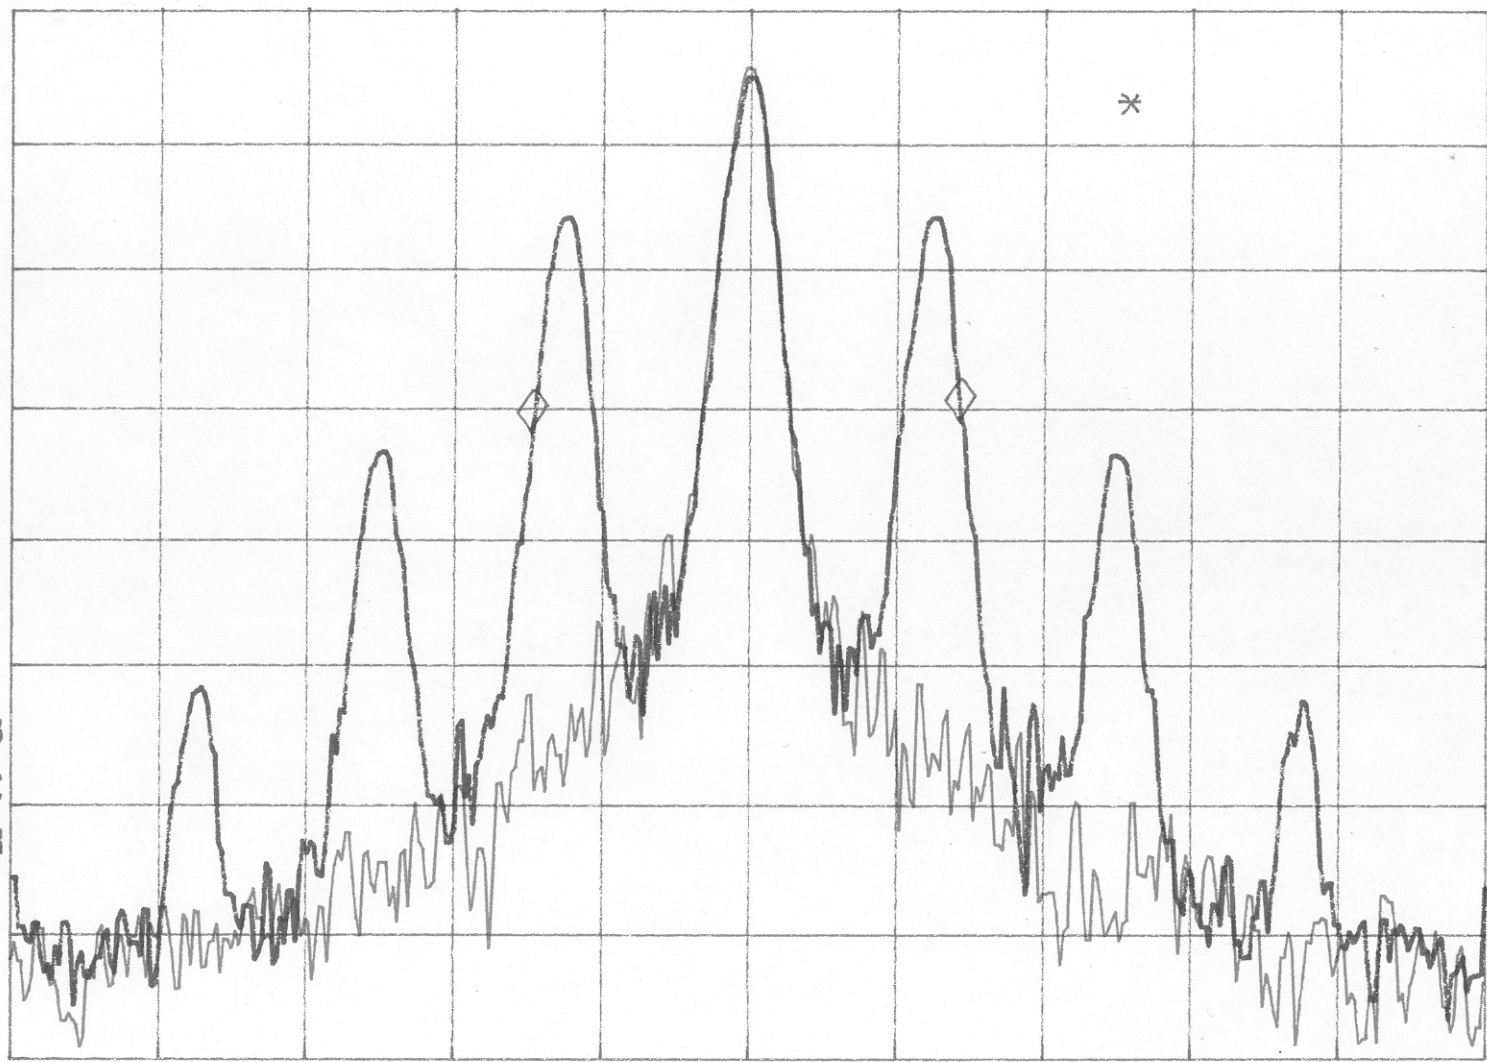

#RES BW 300 Hz

VBW 300 Hz

SPAN 20.00 KHz

SWP 1.00 sec

FCC ID: K7GFV225

hp

REF 22.0 dBm

AT 40 dB

MKR -5.80 kHz

-.70 dB

PEAK
LOG
10
dB/

VA VB
SC FC
CORR

CENTER 467.63750 MHz

#RES BW 300 Hz

VBW 300 Hz

SPAN 20.00 kHz