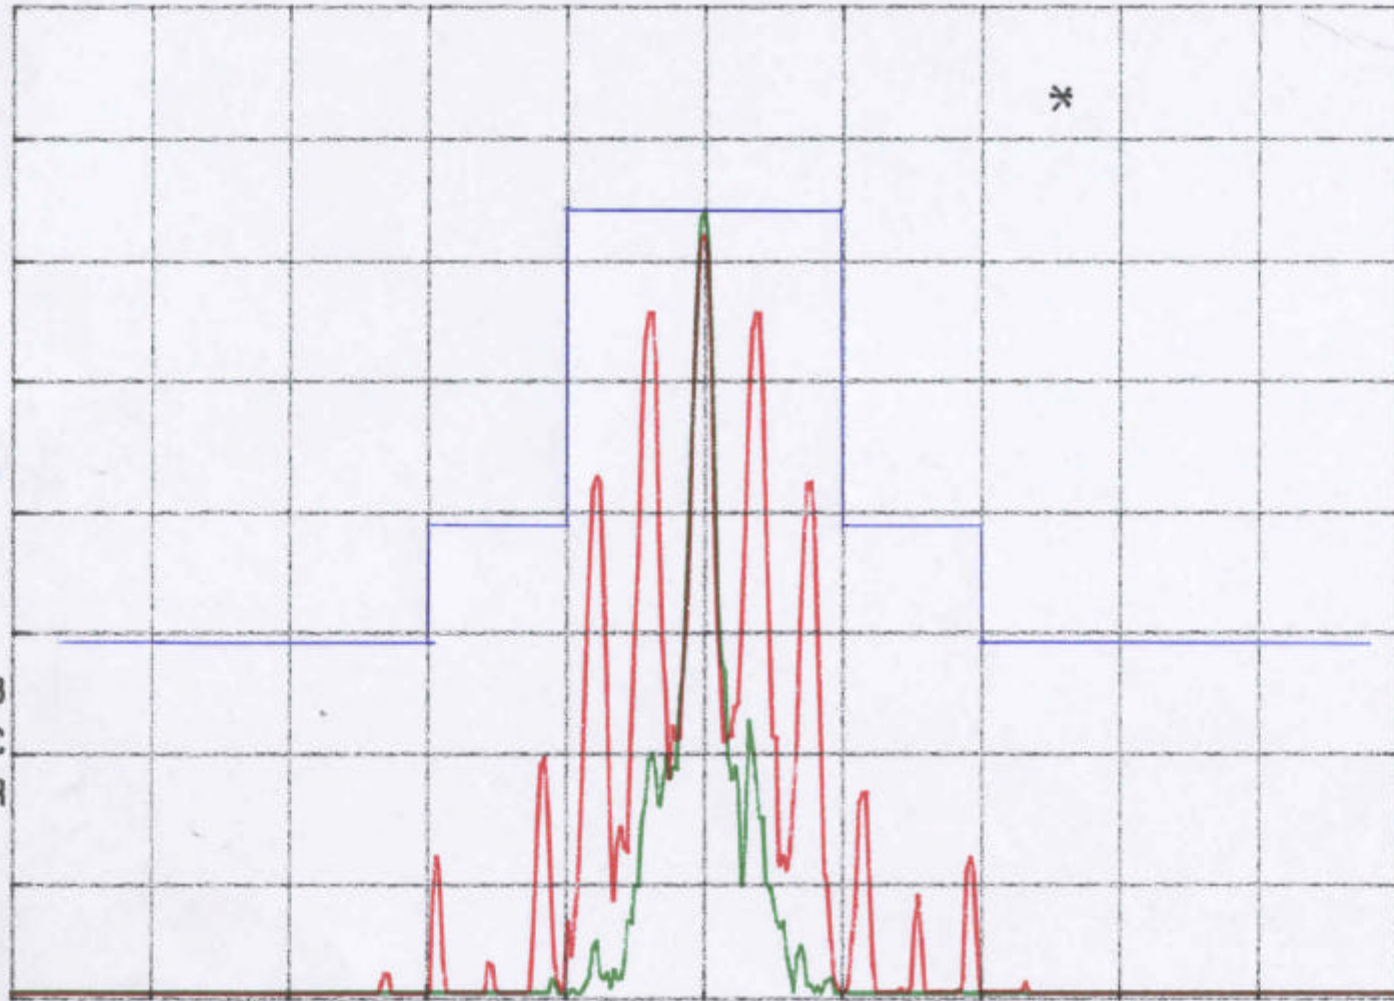

hp

REF 127.0 dB $\mu$ V AT 30 dB

PEAK  
LOG  
10  
dB/

VA VB  
SC FC  
CORR

CENTER 462.63750 MHz

#RES BW 300 Hz

VBW 300 Hz

SPAN 65.00 kHz

SWP 2.17 sec

17

REF 127.0 dB $\mu$ V AT 30 dB

PEAK  
LOG  
10  
dB/

\*

VA VB  
SC FC  
CORR

CENTER 467.63750 MHz  
#RES BW 300 Hz

VBW 300 Hz

SPAN 65.00 kHz  
SWP 2.17 sec