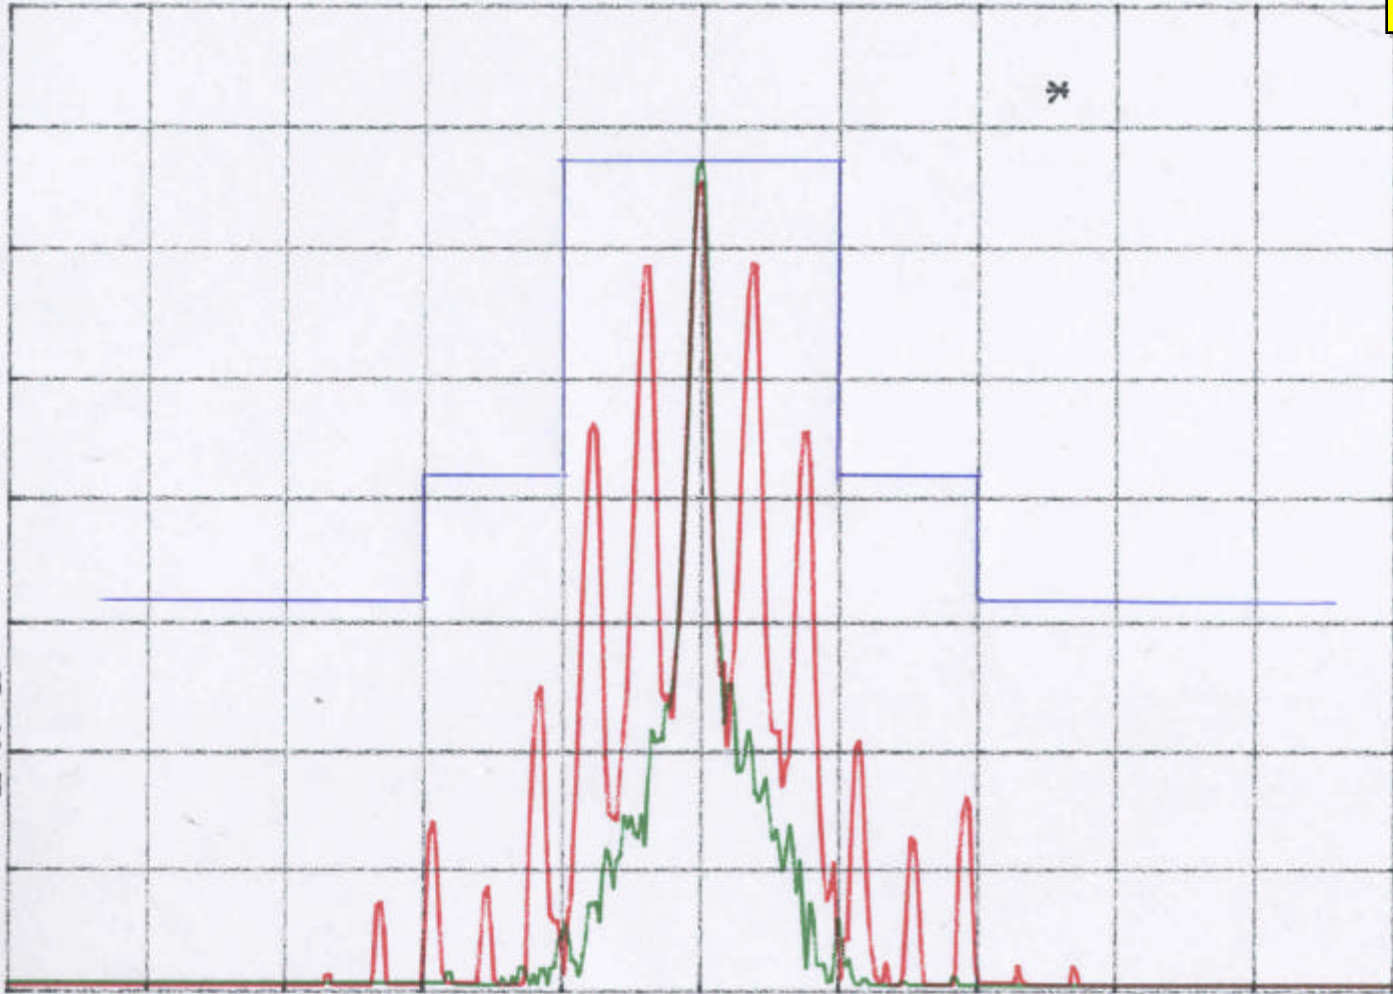

hp

REF 127.0 dB $\mu$ V AT 30 dB

PEAK  
LOG  
10  
dB/

VA VB  
SC FC  
CORR

CENTER 462.63750 MHz

#RES BW 300 Hz

VBW 300 Hz

SPAN 65.00 kHz

SWP 2.17 sec

17

REF 127.0 dB $\mu$ V AT 30 dB

PEAK  
LOG  
10  
dB/

\*

VA VB  
SC FC  
CORR

CENTER 467.63750 MHz  
#RES BW 300 Hz

VBW 300 Hz

SPAN 65.00 kHz  
SWP 2.17 sec