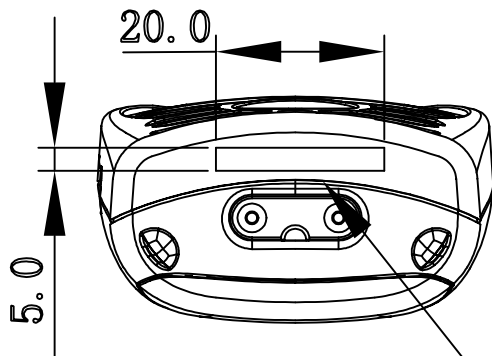

S/N LABEL

FCC LABEL

BASE UNIT

GIANT ELECTRONICS LTD.

MODEL: WI2410NS3GASRUS

TITLE: LABEL STICK POSITION

REV.	PRE. BY	DATE	CHK. BY	DATE	APP. BY	DATE
A	PING SHI		WH ZHANG		LY KWONG	

MODEL NO.: OL2410
 FCC ID: K7G2G4DSS24NS3
 MADE IN CHINA

FCC ID LABEL (4:1)

LCD CLEAR LABEL

FCC ID LABEL