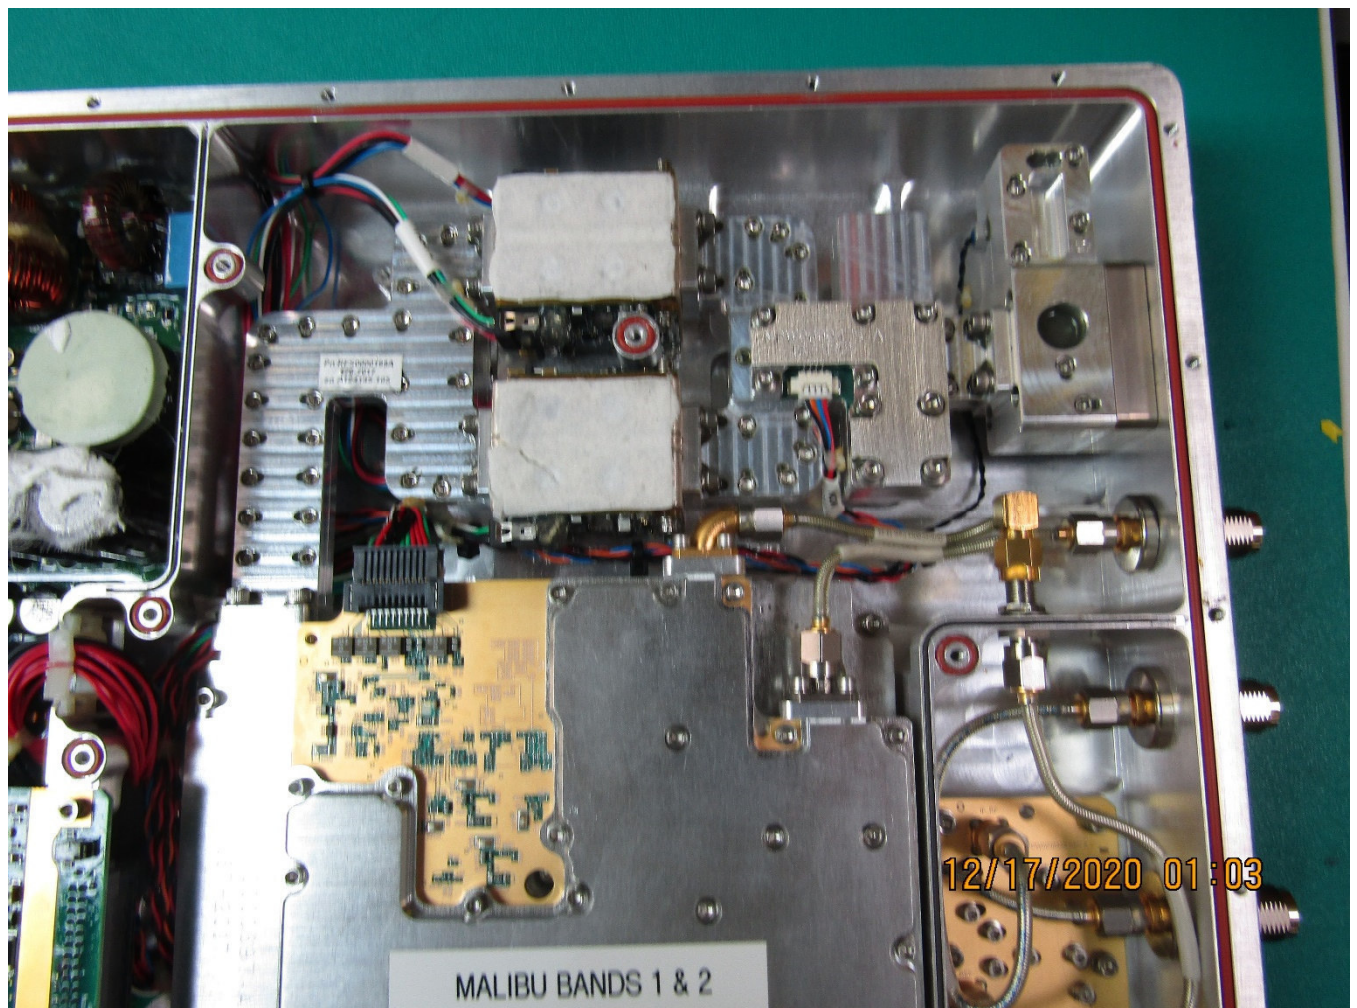

Appendix 2 Photodocumentation

Description: KRFU internal view

Division:
Industry & Energy

Department: FG

Test report reference:
INE-AT/FG-20/225

Page: 7 of 42

Date: 21.12.2020

Appendix 2 Photodocumentation

Description: KRFU internal detail view #1

Division:
Industry & Energy

Department: FG

Test report reference:
INE-AT/FG-20/225

Page: 8 of 42

Date: 21.12.2020

Appendix 2 Photodocumentation

Description: KRFU internal detail view #2

Division:
Industry & Energy

Department: FG

Test report reference:
INE-AT/FG-20/225

Page: 9 of 42

Date: 21.12.2020

Appendix 2 Photodocumentation

Description: KRFU internal detail view #3

Division:
Industry & Energy

Department: FG

Test report reference:
INE-AT/FG-20/225

Page: 10 of 42

Date: 21.12.2020

Appendix 2 Photodocumentation

Description: KRFU internal detail view #4

Division:
Industry & Energy

Department: FG