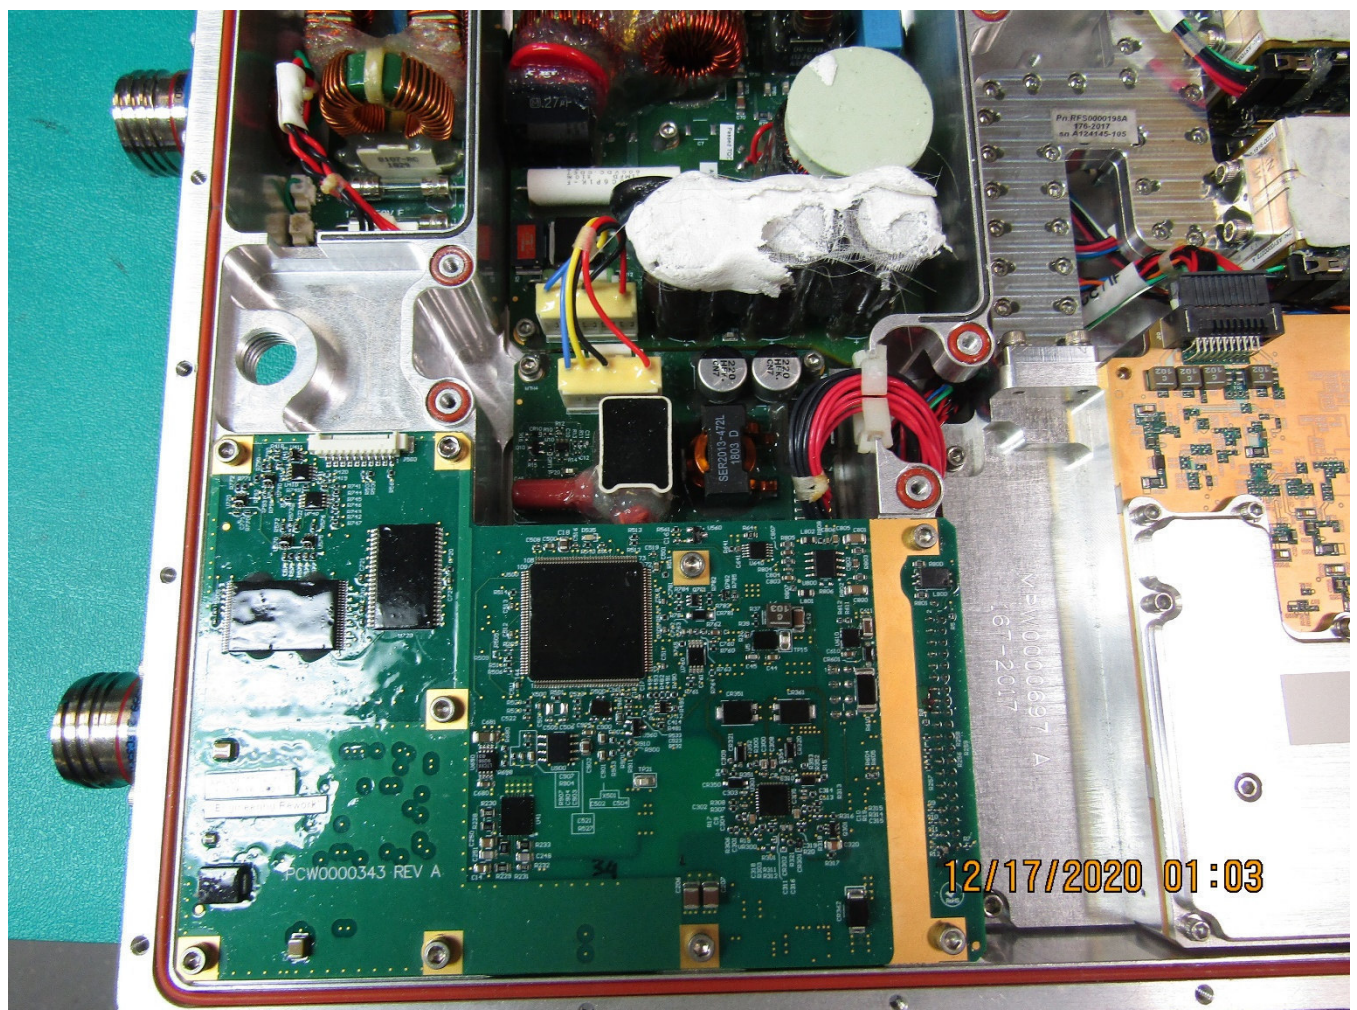

Appendix 2 Photodocumentation

Description: KRFU internal view

Division:
Industry & Energy

Department: FG

Test report reference:
INE-AT/FG-20/225

Page: 7 of 42

Date: 21.12.2020

Appendix 2 Photodocumentation

Description: KRFU internal detail view #1

Division:
Industry & Energy

Department: FG

Test report reference:
INE-AT/FG-20/225

Page: 8 of 42

Date: 21.12.2020

Appendix 2 Photodocumentation

Description: KRFU internal detail view #2

Division:
Industry & Energy

Department: FG

Test report reference:
INE-AT/FG-20/225

Page: 9 of 42

Date: 21.12.2020

Appendix 2 Photodocumentation

Description: KRFU internal detail view #3

Division:
Industry & Energy