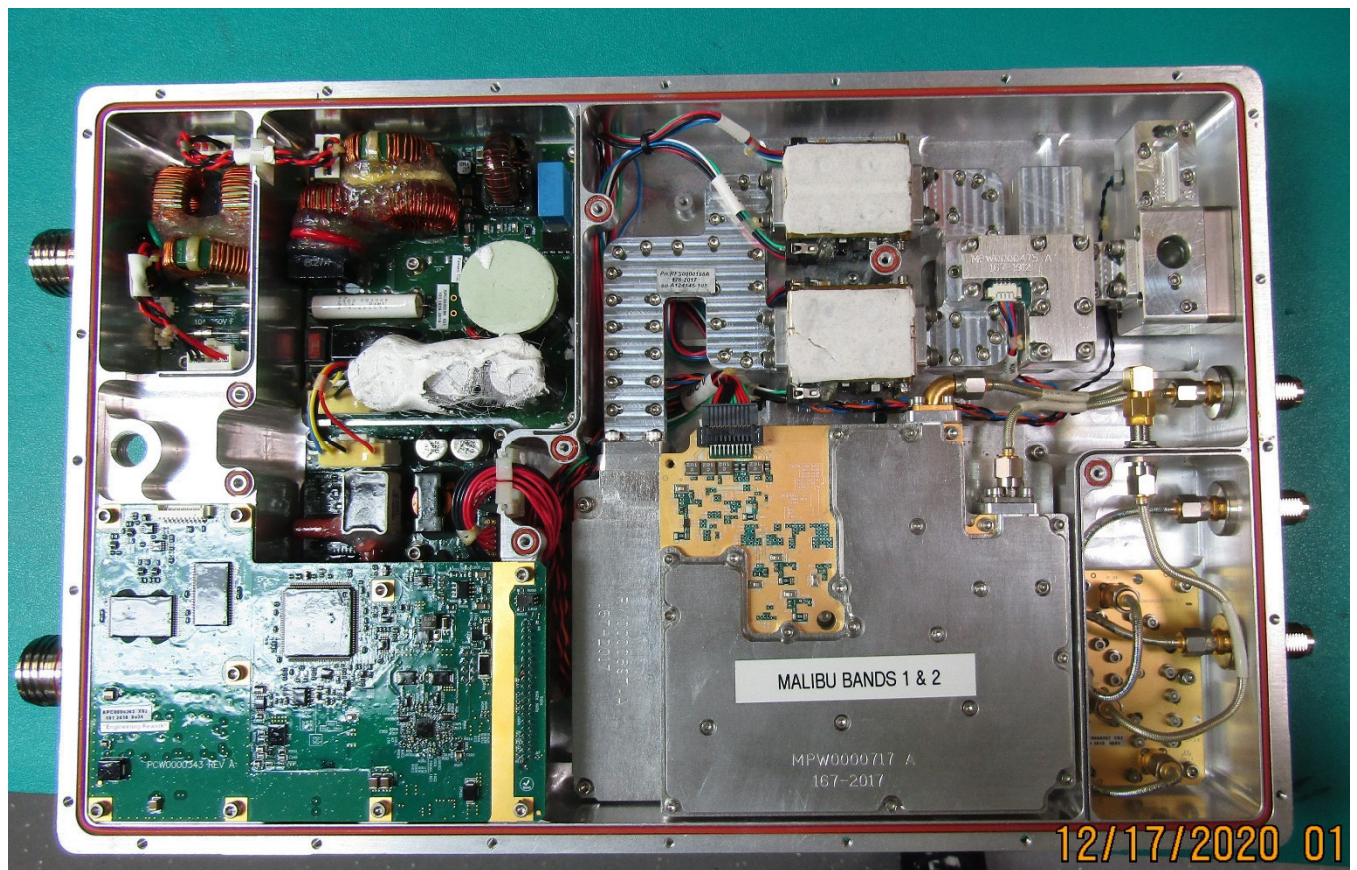

Appendix 2 Photodocumentation

Description: KRFU internal view

Division:
Industry & Energy

Department: FG

Test report reference:
INE-AT/FG-20/225

Page: 7 of 42

Date: 21.12.2020

Appendix 2 Photodocumentation

Description: KRFU internal detail view #1

Division:
Industry & Energy

Department: FG

Test report reference:
INE-AT/FG-20/225

Page: 8 of 42

Date: 21.12.2020

Appendix 2 Photodocumentation

Description: KRFU internal detail view #2

Division:
Industry & Energy

Department: FG

Test report reference:
INE-AT/FG-20/225

Page: 9 of 42

Date: 21.12.2020

Appendix 2 Photodocumentation

Description: KRFU internal detail view #3

Division:
Industry & Energy