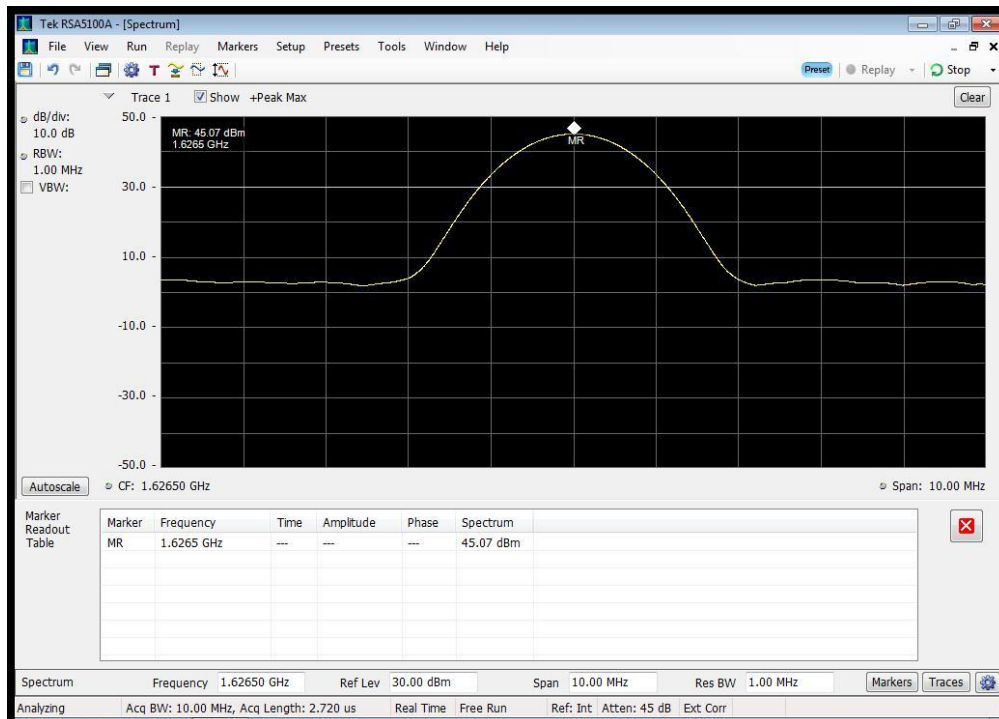

Reference Output Power_QPSK_1626.5 MHz