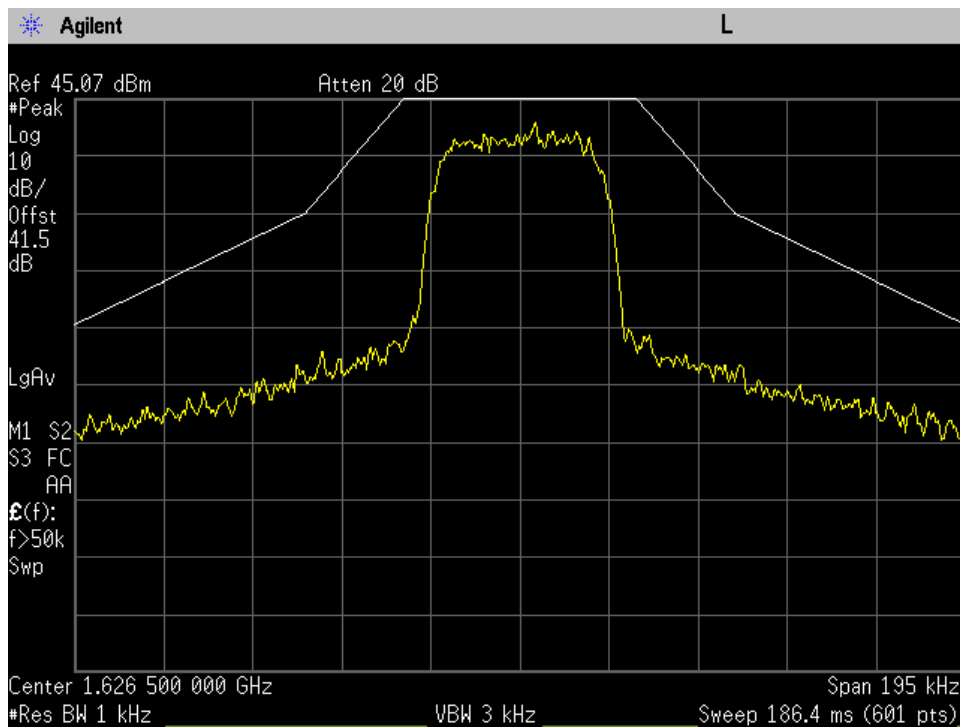

QPSK_50K0_1626.5 MHz