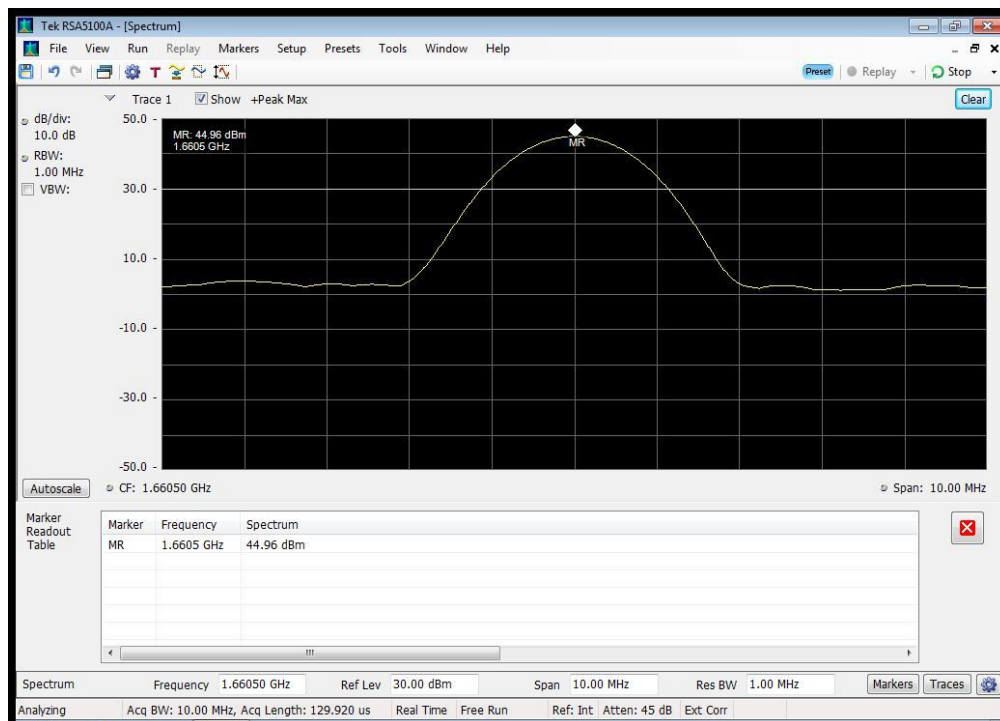

Reference Output Power_BPSK_1660.5 MHz