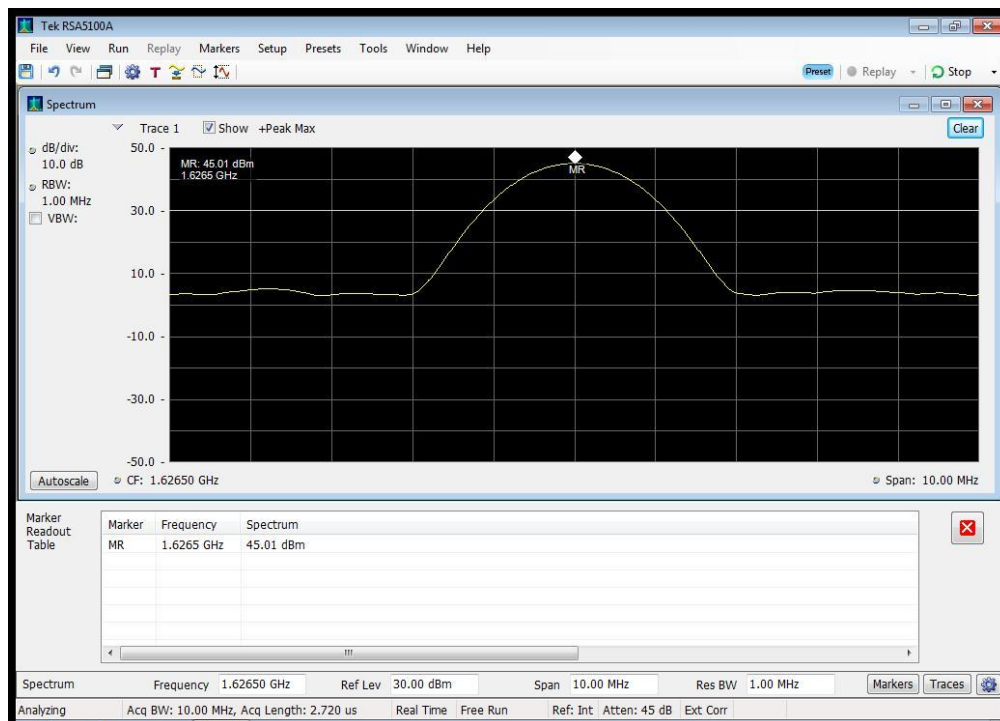

Reference Output Power_BPSK_1626.5 MHz