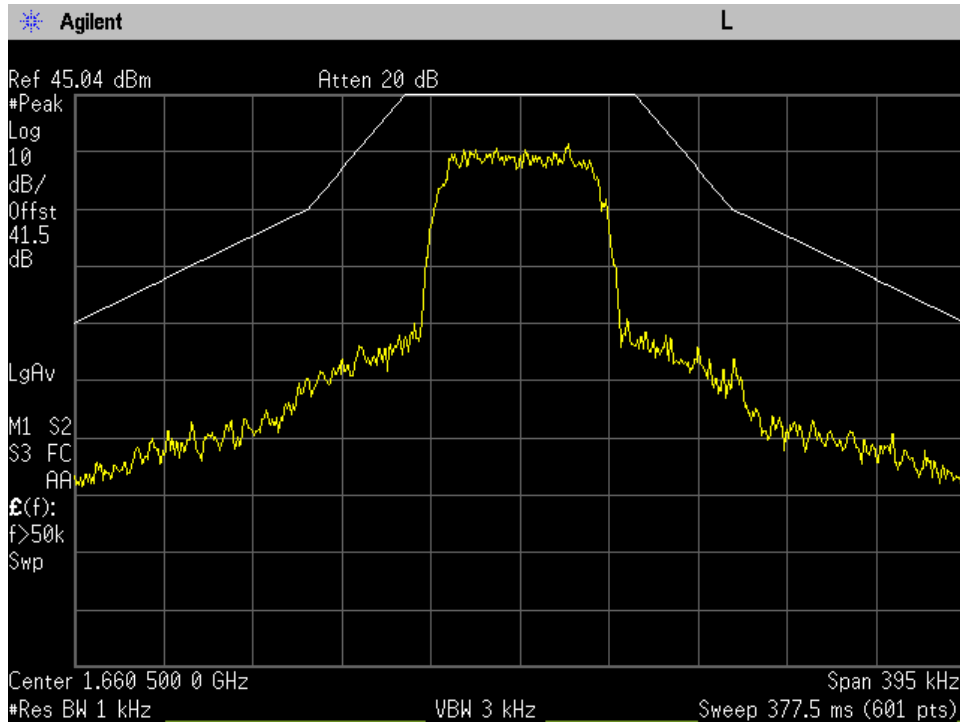

QAM_100K0_1660.5 MHz