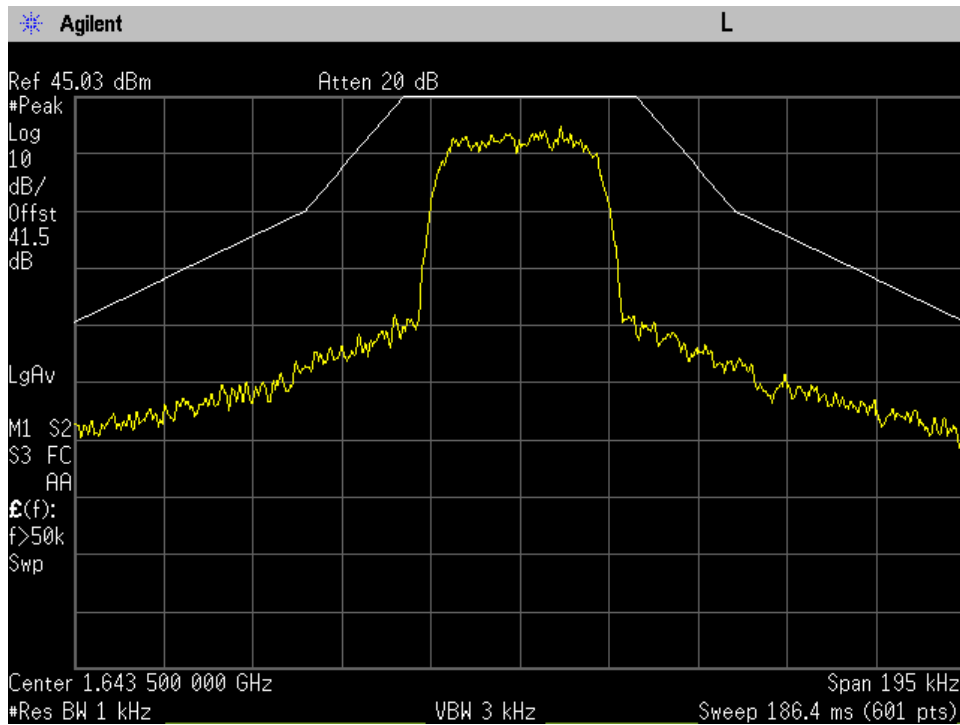

QAM_50K0_1643.5 MHz