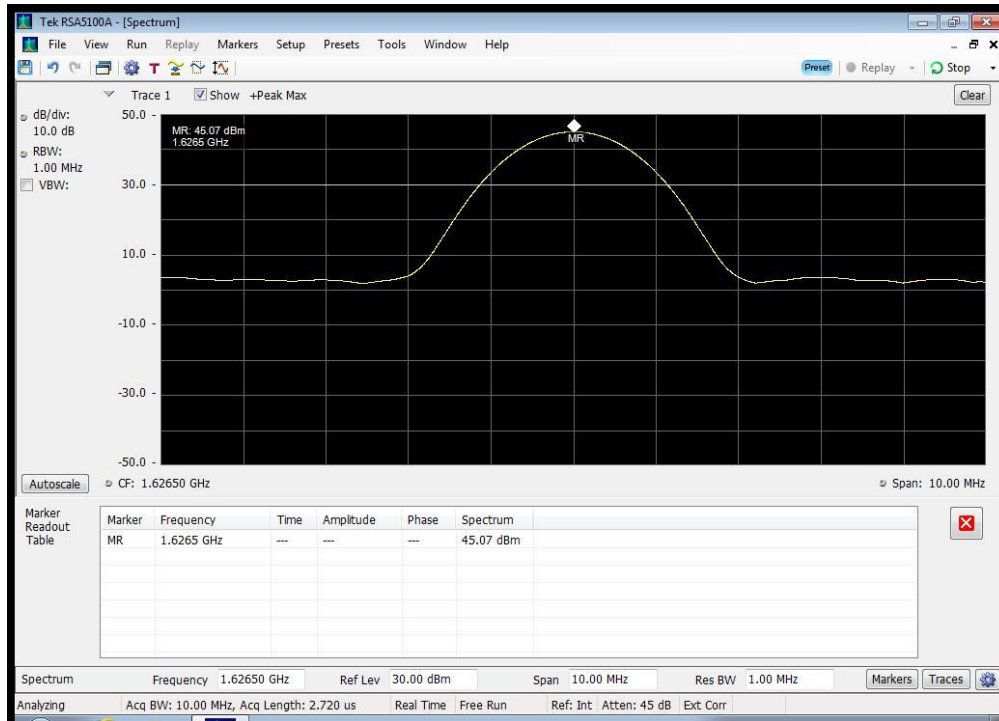

Reference Output Power_QAM_1626.5 MHz