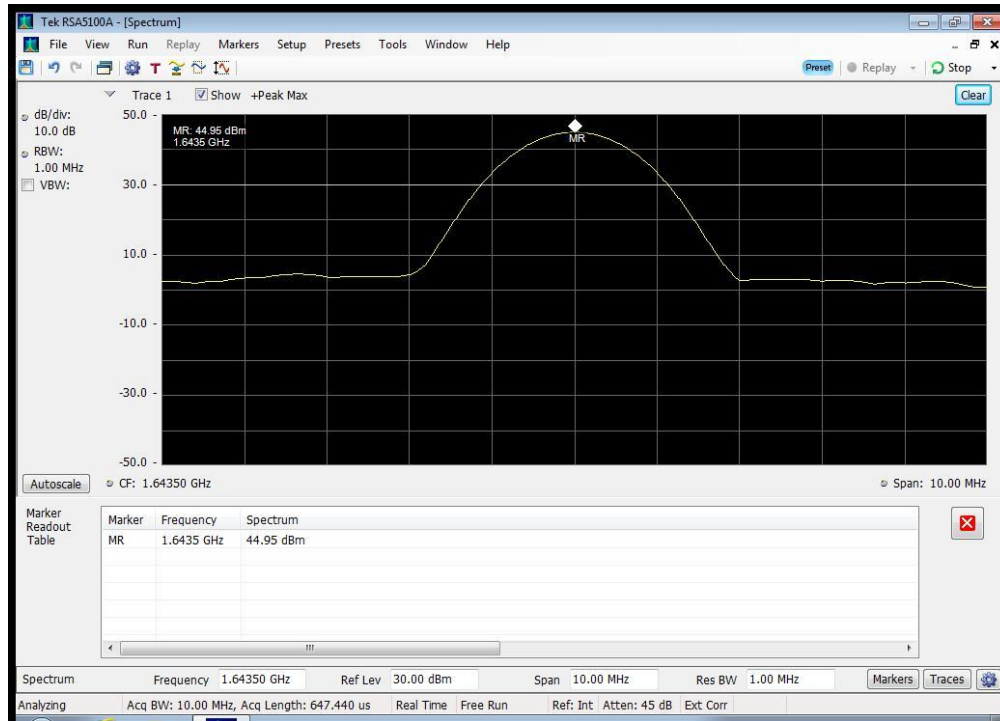

Reference Output Power_BPSK_1643.5 MHz