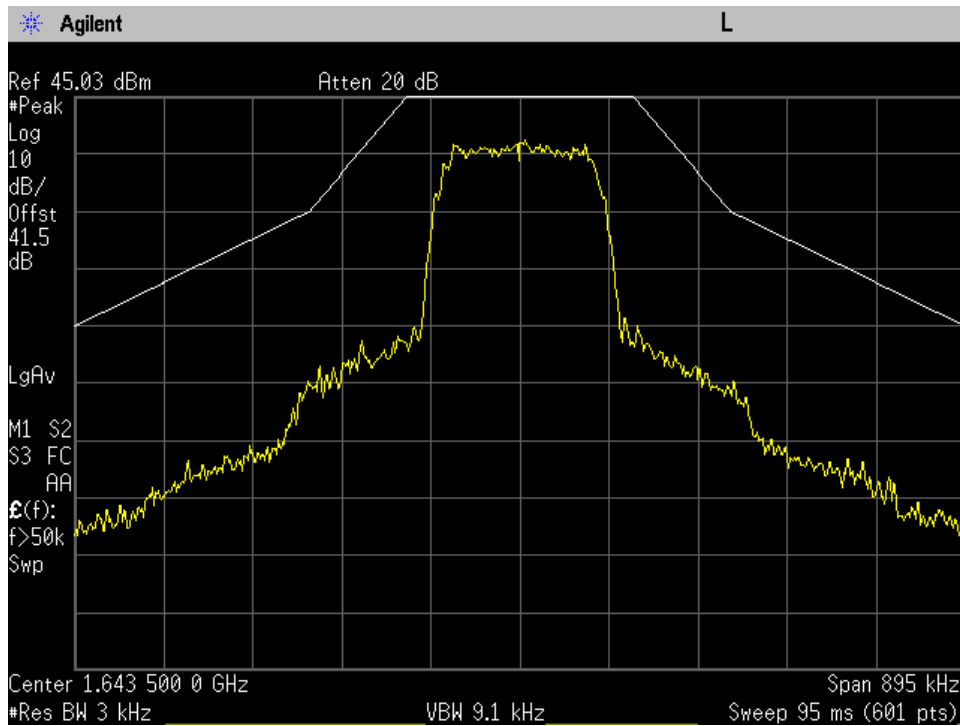

### QAM\_100K\_1643.5 MHz

### QAM\_200K0\_1660.5 MHz

### QAM\_200K\_1626.5 MHz

### QAM\_200K\_1643.5 MHz