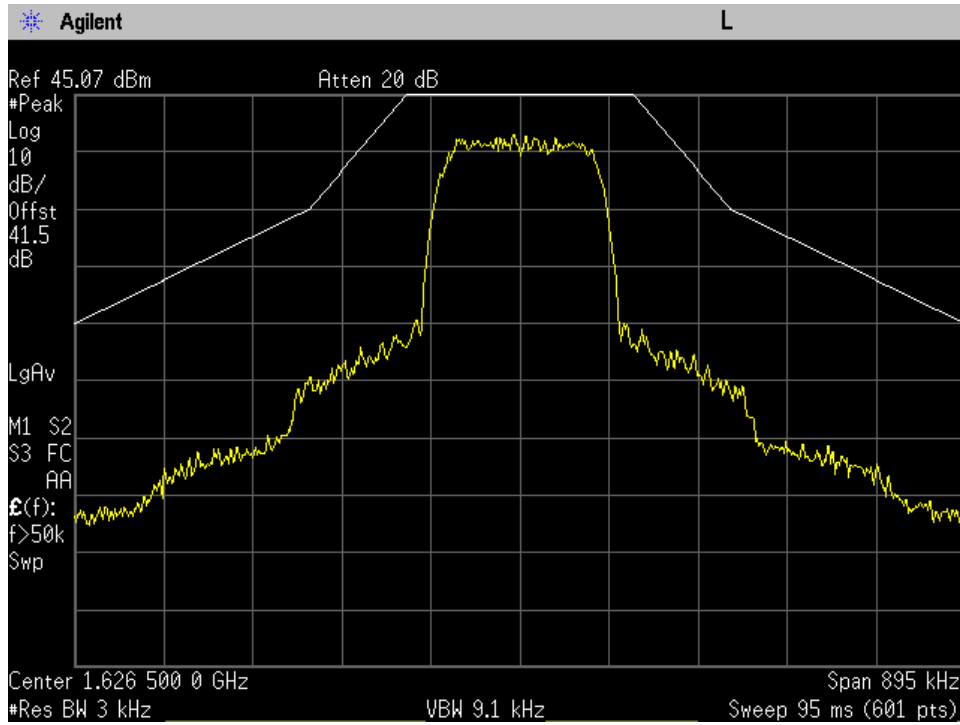

### QAM\_100K\_1626.5 MHz

### QAM\_100K\_1643.5 MHz

### QAM\_200K0\_1660.5 MHz

### QAM\_200K\_1626.5 MHz