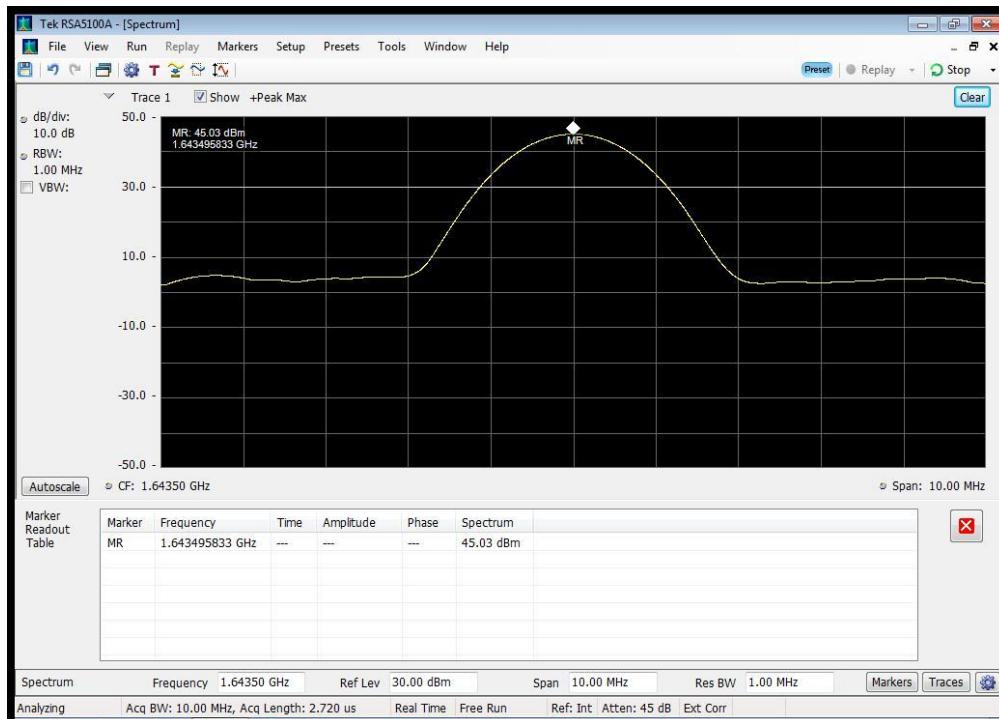

Reference Output Power_QAM_1643.5 MHz