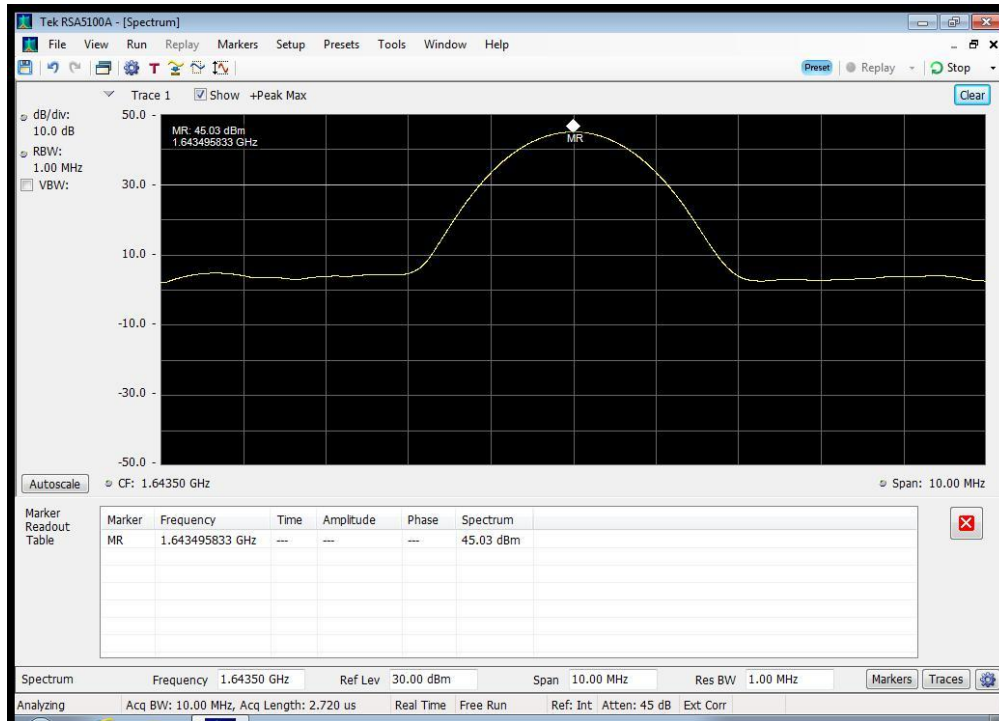

Reference Output Power_QPSK_1643.5 MHz