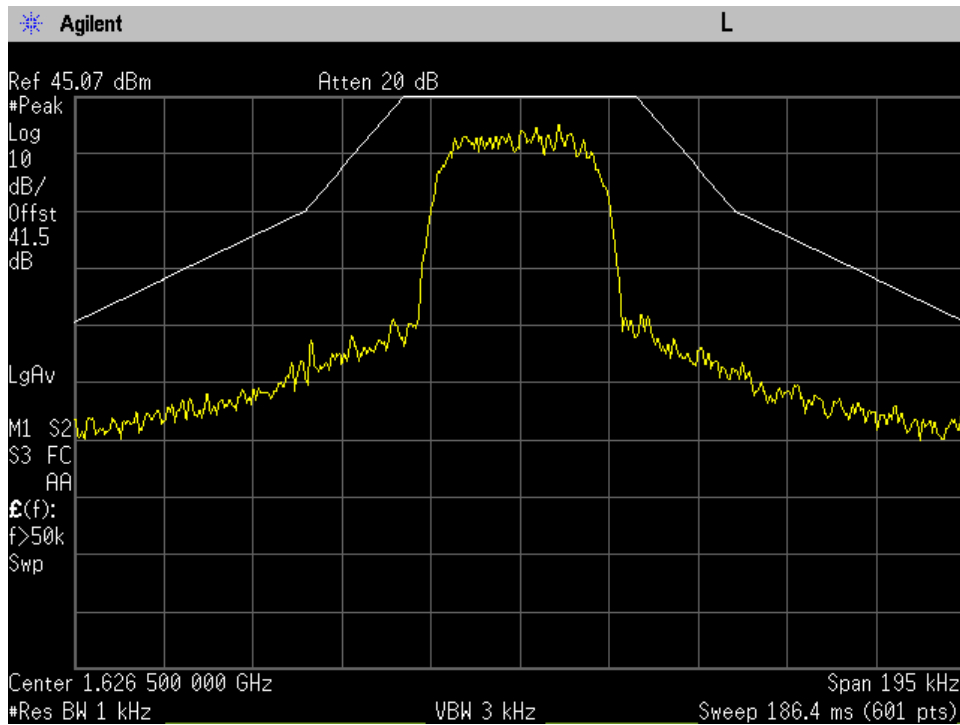

QAM_50K_1626.5 MHz