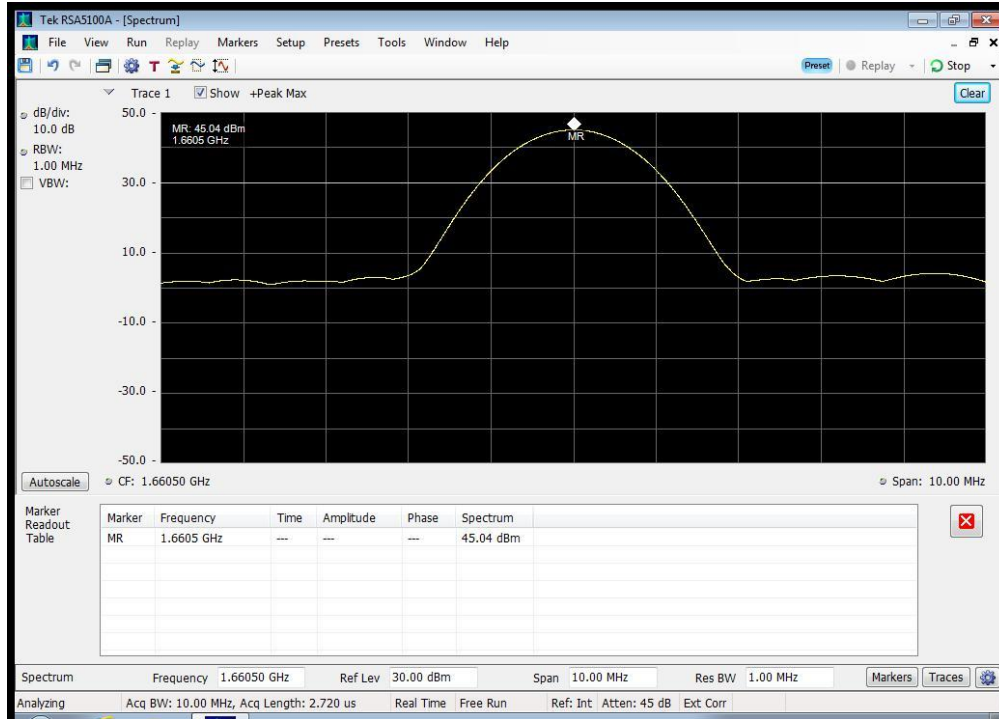

Reference Output Power_QAM_1660.5 MHz