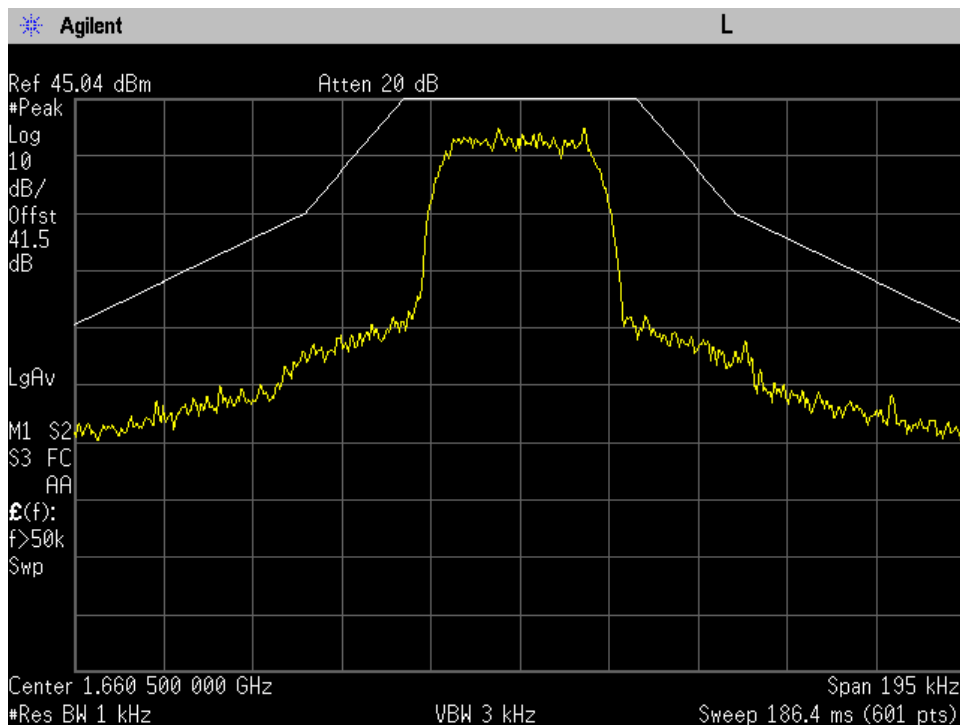

QAM_50K0_1660.5 MHz