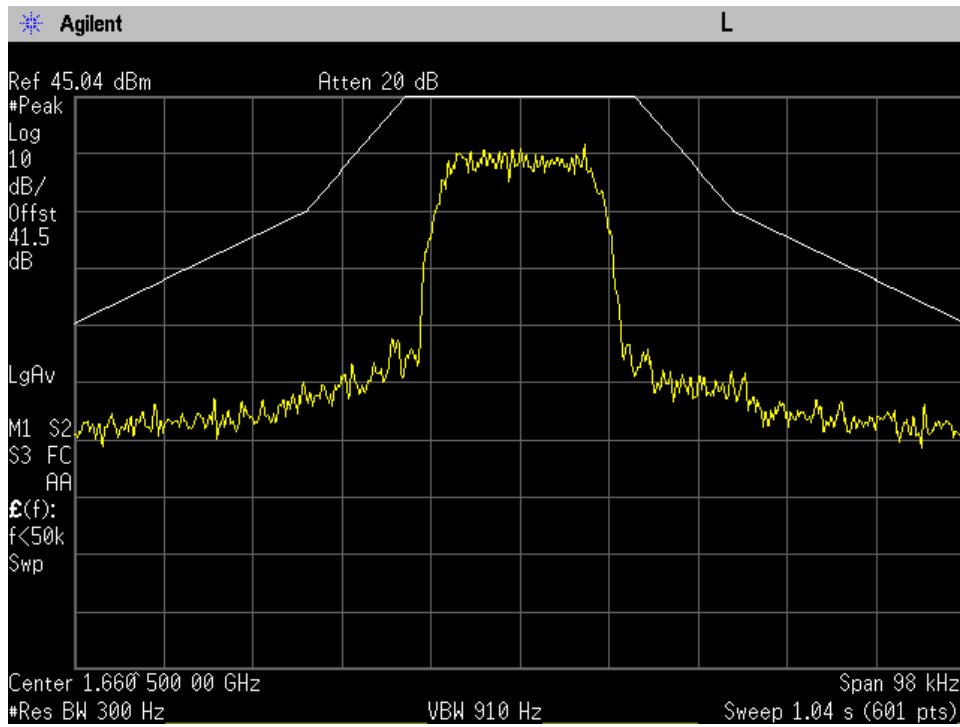

QPSK_25K0_1660.5 MHz